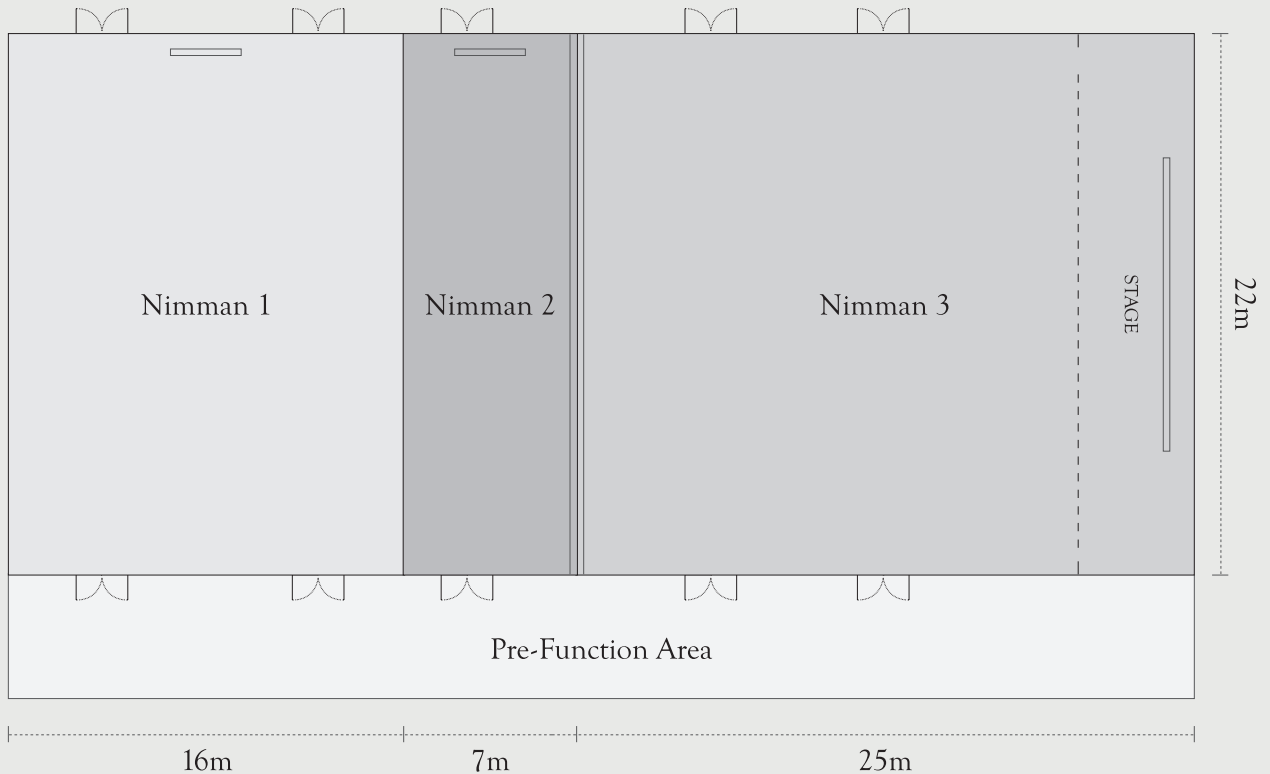

MOVING FORWARD

NIMMAN
CHIANG MAI

UNCOMPLICATED. INSPIRING. YOU.

Floorplan

Capacity

Venue	Sq.m.	Dimensions (m)	Classroom	Theatre	U Shape	Banquet	Cocktail
Nimman Hall	1,050	48 x 22 x 7	720	780	100	700	1,000
Nimman 1	350	16 x 22 x 7	250	270	n/a	220	300
Nimman 2	150	7 x 22 x 7	90	120	n/a	130	150
Nimman 3	550	25 x 22 x 7	340	390	n/a	350	550
Pre-Function	570	n/a	n/a	n/a	n/a	n/a	n/a