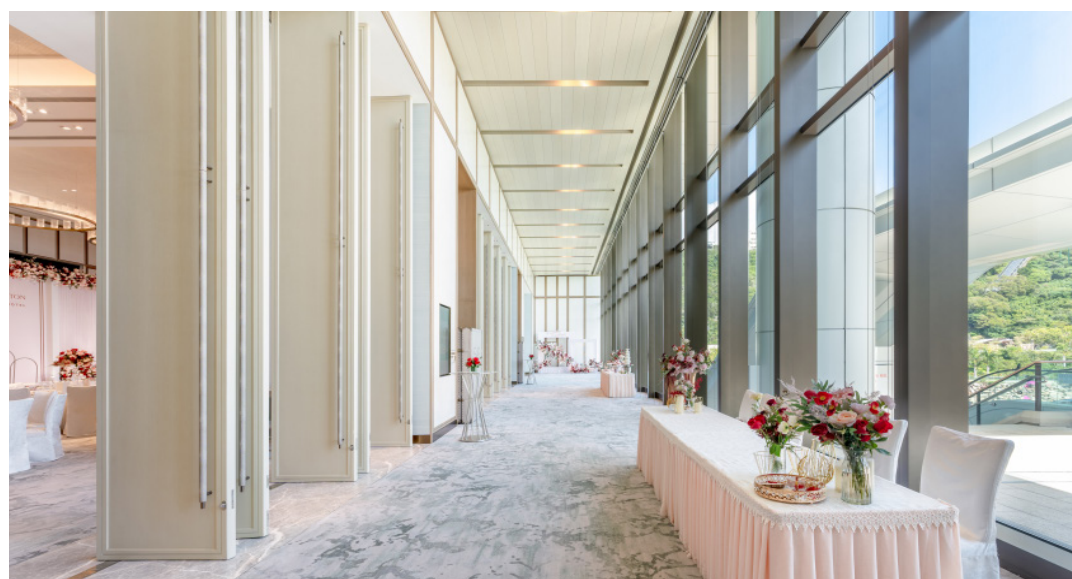

I/F

THE FULLERTON BALLROOM 富麗敦宴會廳

Tie the knot at the elegantly designed and pillar-free The Fullerton Ballroom, which accommodates up to 32 tables with an adjoining foyer featuring magnificent ocean views. Prepared to be impressed by the state-of-the-art audio-visual equipment, an LED wall and lighting technology.

準新人可在設計典雅且無柱式的富麗敦宴會廳喜結連理，場地可容納最多32張圓桌，更可使用其海景前廳迎賓。宴會廳配備一系列先進的音響器材，更設有大型高清LED多功能螢幕牆，定能為您打造一段最珍貴難忘的甜蜜回憶。