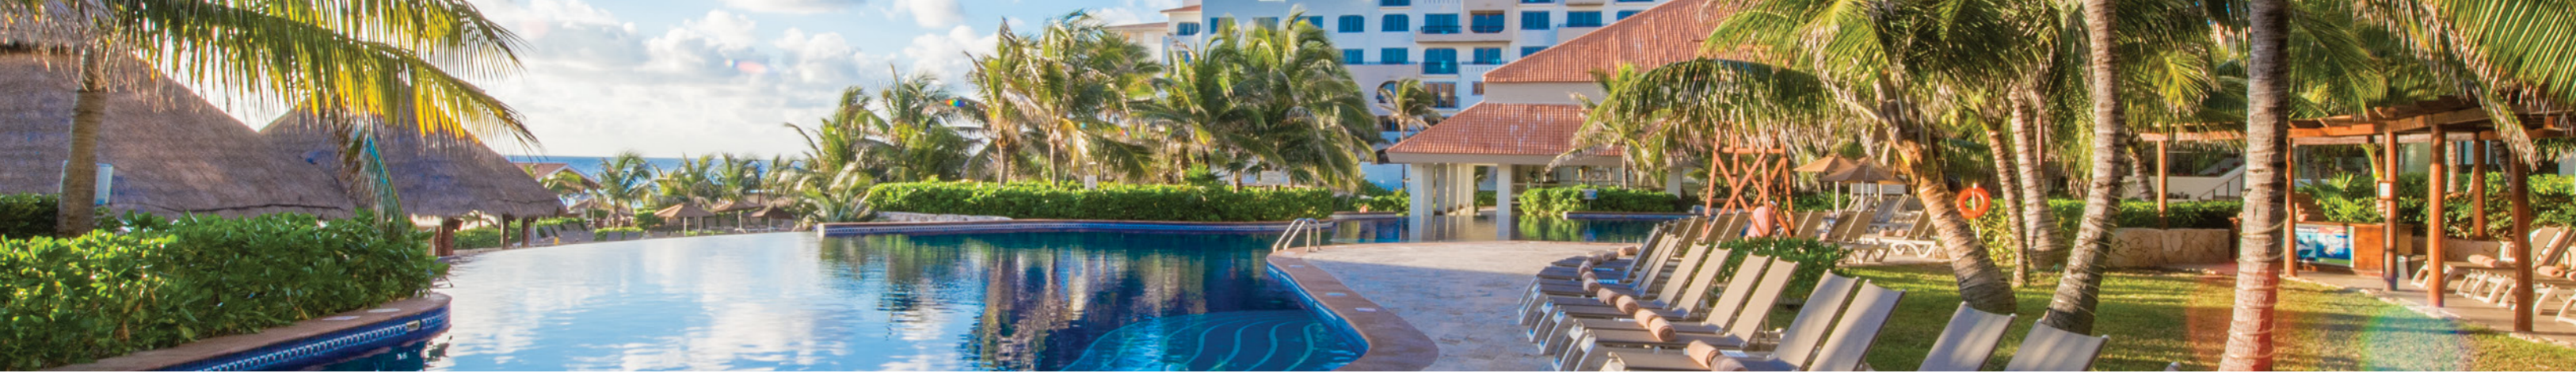

LOCATION

Located 20 minutes away from Cancun's International Airport. Walking distance to one of Cancun's most important marinas and close to the trendiest fashion malls.

PIRATE SHIP

Relax and soak up the sun while your children (from 4 to 12 years old) have a blast at the Pirate Ship. This attraction, located in the kid’s pool area, features three slides, three water canons and tons of fun for the little ones.

BARS

Our bars offer you a wide variety of international and domestic drinks, accompanied by our outstanding friendly service.

- Lobby bar • Swim-up bar • Cevichería • Jamaica bar

ACTIVITIES

The experiences created are designed in such a way that the guest will have stories to tell, and everlasting memories in an all inclusive stay.