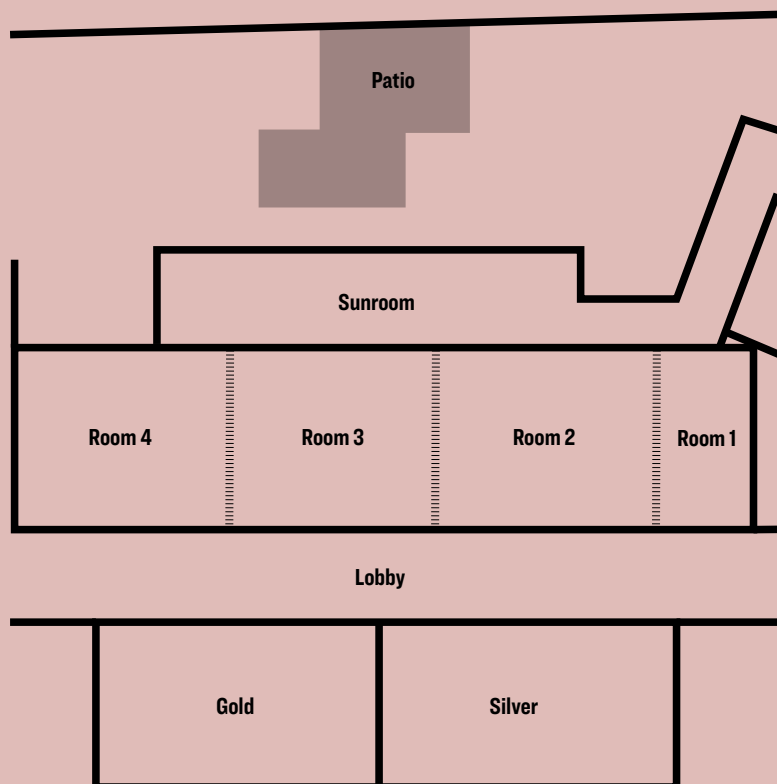

FUNCTION ROOMS

	Floor	Height	Surface area	Natural light	Classroom	Theater	Banquet	Reception	U-shaped	Conference style
Room 1	GF	3.30 m	30 m²	yes	12	20	10	20	10	12
Room 2	GF	3.30 m	63 m²	yes	25	40	30	40	18	20
Room 3	GF	3.30 m	62 m²	yes	25	40	30	40	18	20
Room 4	GF	3.30 m	62 m²	yes	25	40	30	40	18	20
Flemings Silver	GF	3.30 m	70 m²	yes	–	–	–	–	–	24
Flemings Gold	GF	3.30 m	70 m²	yes	28	46	30	40	26	14
Room 1+2	GF	3.30 m	100 m²	yes	52	67	40	110	27	32
Room 1+2+3	GF	3.30 m	160 m²	yes	92	116	70	180	–	–
Room 1+2+3+4	GF	3.30 m	220 m²	yes	140	179	110	250	–	–
Room 2+3	GF	3.30 m	125 m²	yes	74	102	50	140	–	–
Room 2+3+4	GF	3.30 m	190 m²	yes	124	151	90	215	–	–
Room 3+4	GF	3.30 m	125 m²	yes	76	95	60	140	–	–

You can also book our **sunroom** or **patio** for special events.

GROUND FLOOR