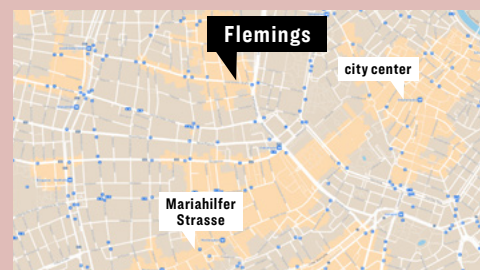

Distances

Mariahilfer Strasse 1 km / city center 1.1 km / Naschmarkt 1.5 km / Prater 3.9 km / central train station 4.0 km / Schönbrunn Palace 4.8 km / Exhibition and Congress Center 5.8 km / Vienna Airport (VIE) 20 km