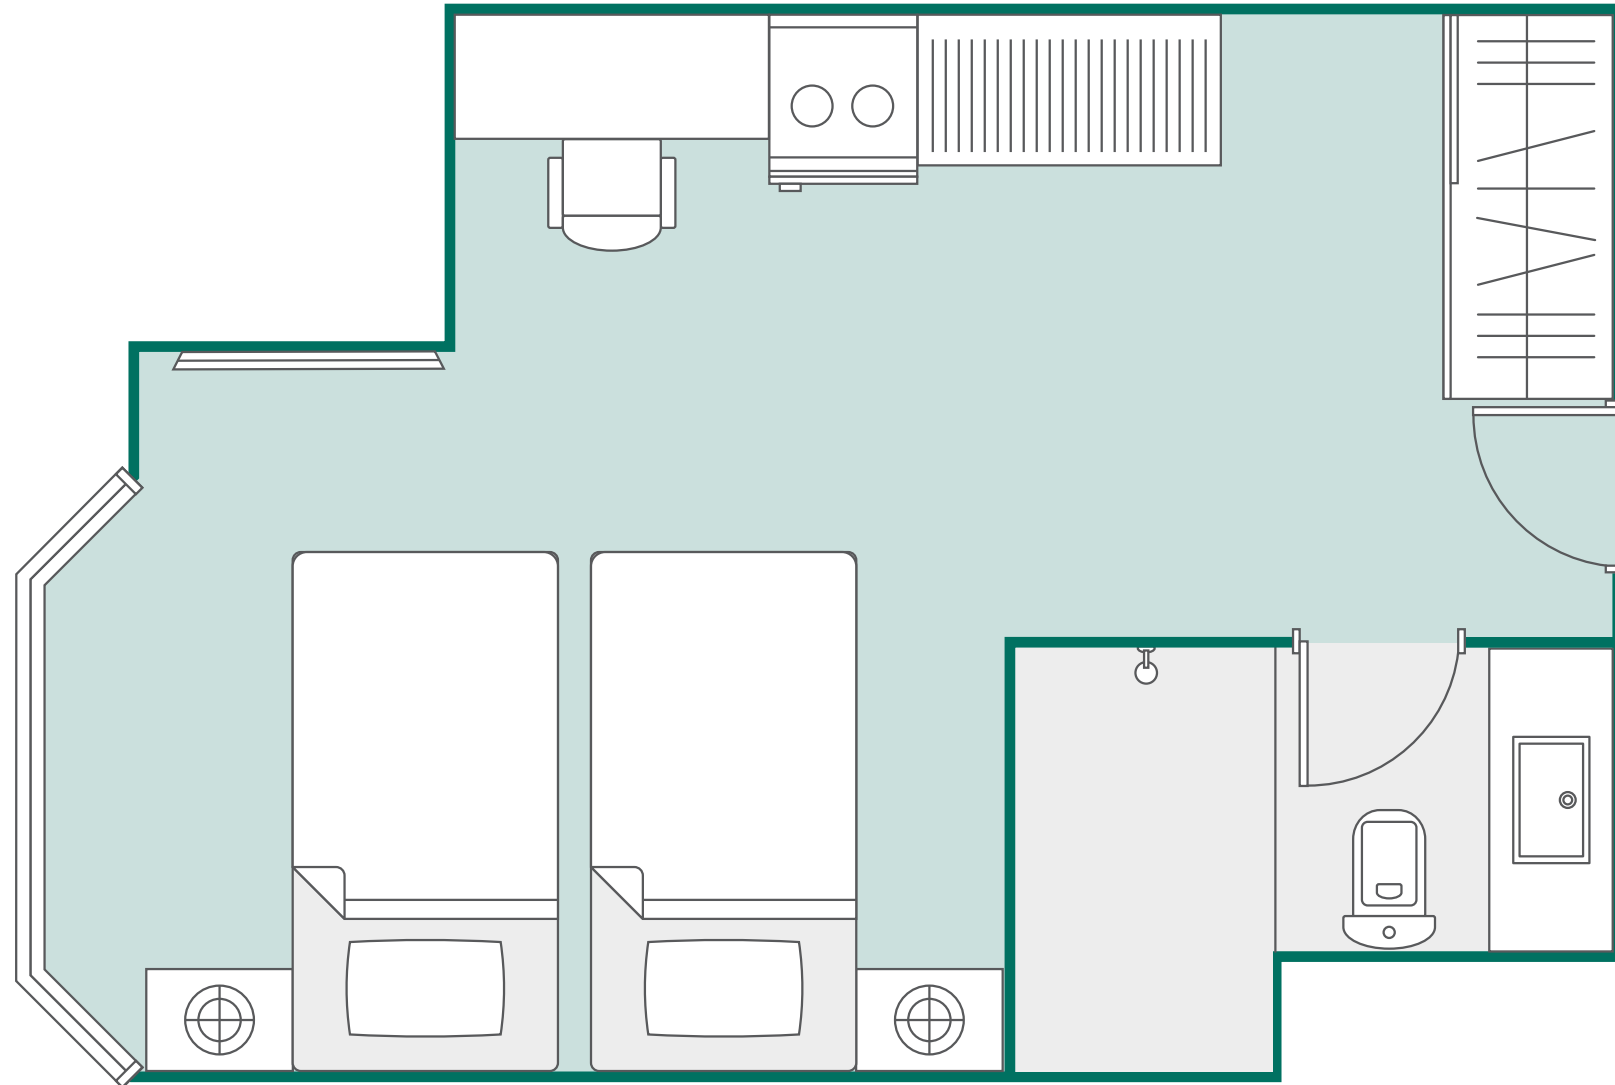

SUNWAY HOTEL HANOI - PREMIER TWIN HOLLYWOOD ROOM

Room Size: 34 sqm

All room layout plans contained herein are for reference only and shall not constitute any warranty whether expressly or implicitly. The room layout plans used are for illustrative and general indication purpose only and are not intended to express the specific layouts and dimensions of the hotel's guestrooms. Each room layout serves only as guidance and do not necessarily represent the final and/or the assigned guestroom.