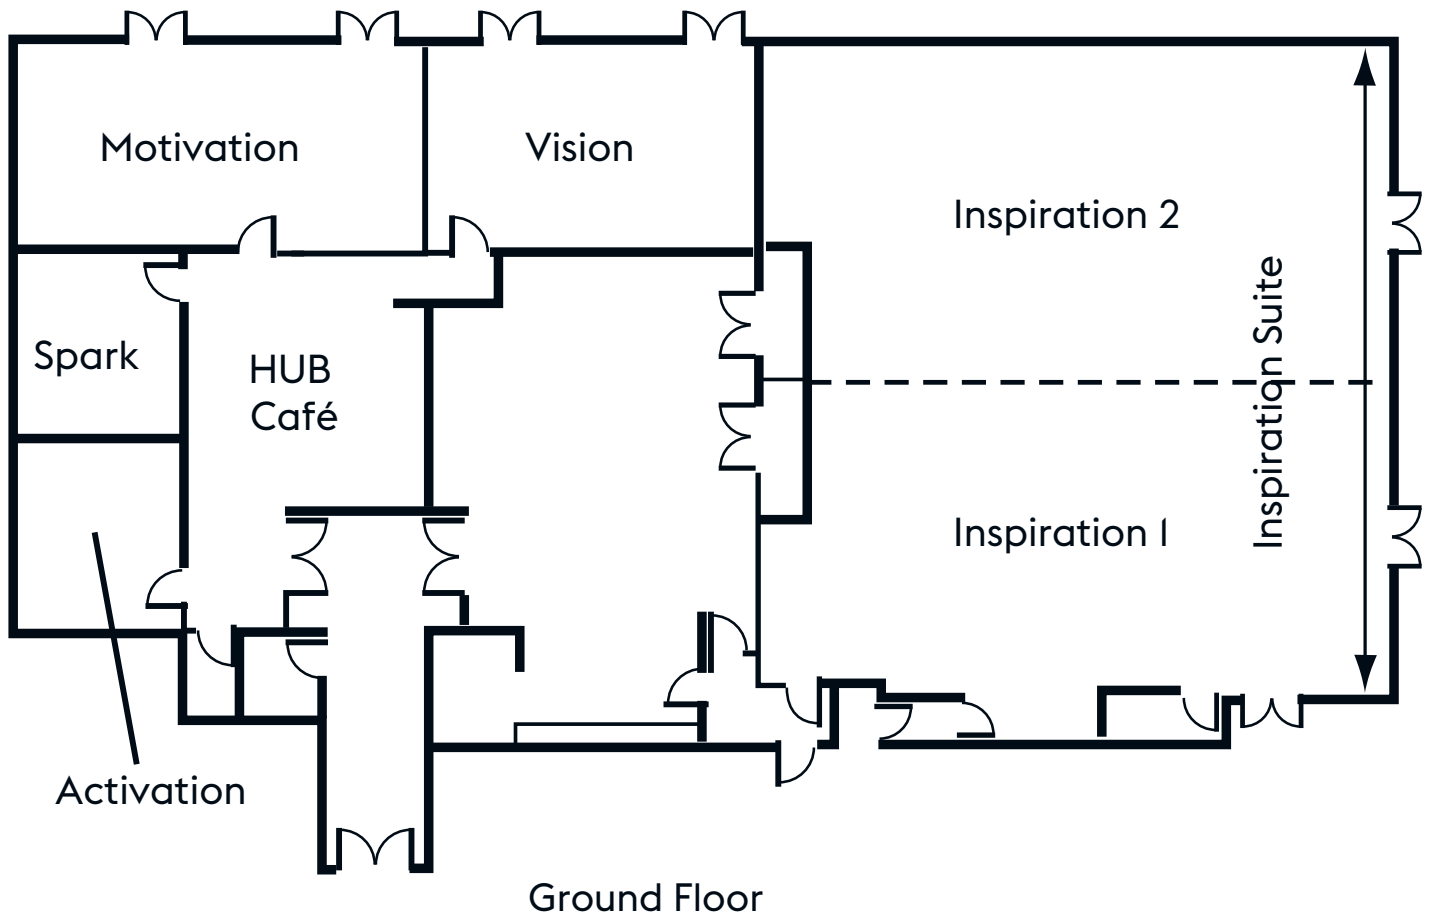

MEETING, EVENTS AND BANQUETING

FLOOR PLAN

Room Name	THEATRE STYLE	CLASSROOM STYLE	BOARDROOM STYLE	CABARET STYLE	BANQUETING STYLE	U-SHAPE STYLE	MAXIMUM HEIGHT (M)	MAXIMUM LENGTH (M)	MAXIMUM WIDTH (M)
Inspiration Suite	250	130	100	160	220	100	4.50	16.4	15.6
Inspiration 1	100	50	60	60	80	50	4.50	16.4	7.8
Inspiration 2	100	50	60	60	80	50	4.50	16.4	7.8
Vision	40	25	25	30	30	18	2.80	8.0	4.7
Motivation	35	20	20	16	20	16	2.80	6.8	4.7
Spark	15	5	8	-	-	-	2.80	4.5	4.1
Activation	15	5	8	-	-	-	2.80	4.3	4.1
Innovation (V Work)	-	-	6	-	-	-	2.1	3	2.5
Stimulation (V Work)	-	-	6	-	-	-	2.1	3	2.5