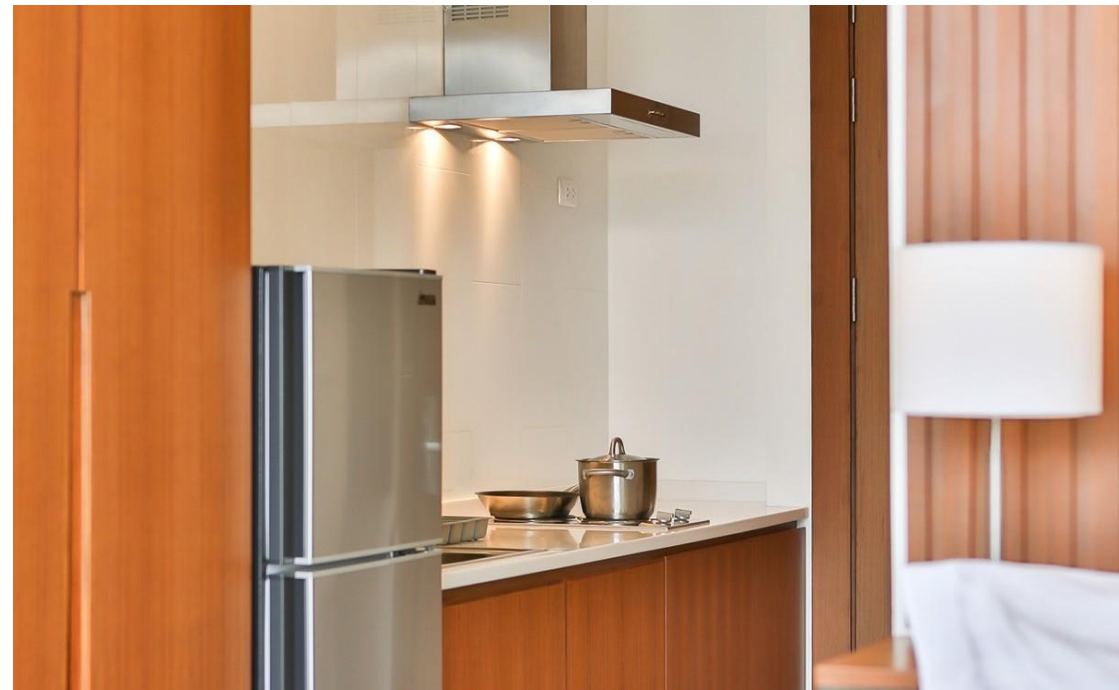

Deluxe with Bathtub (34 sqm.)

Eastin Tan Hotel Chiang Mai