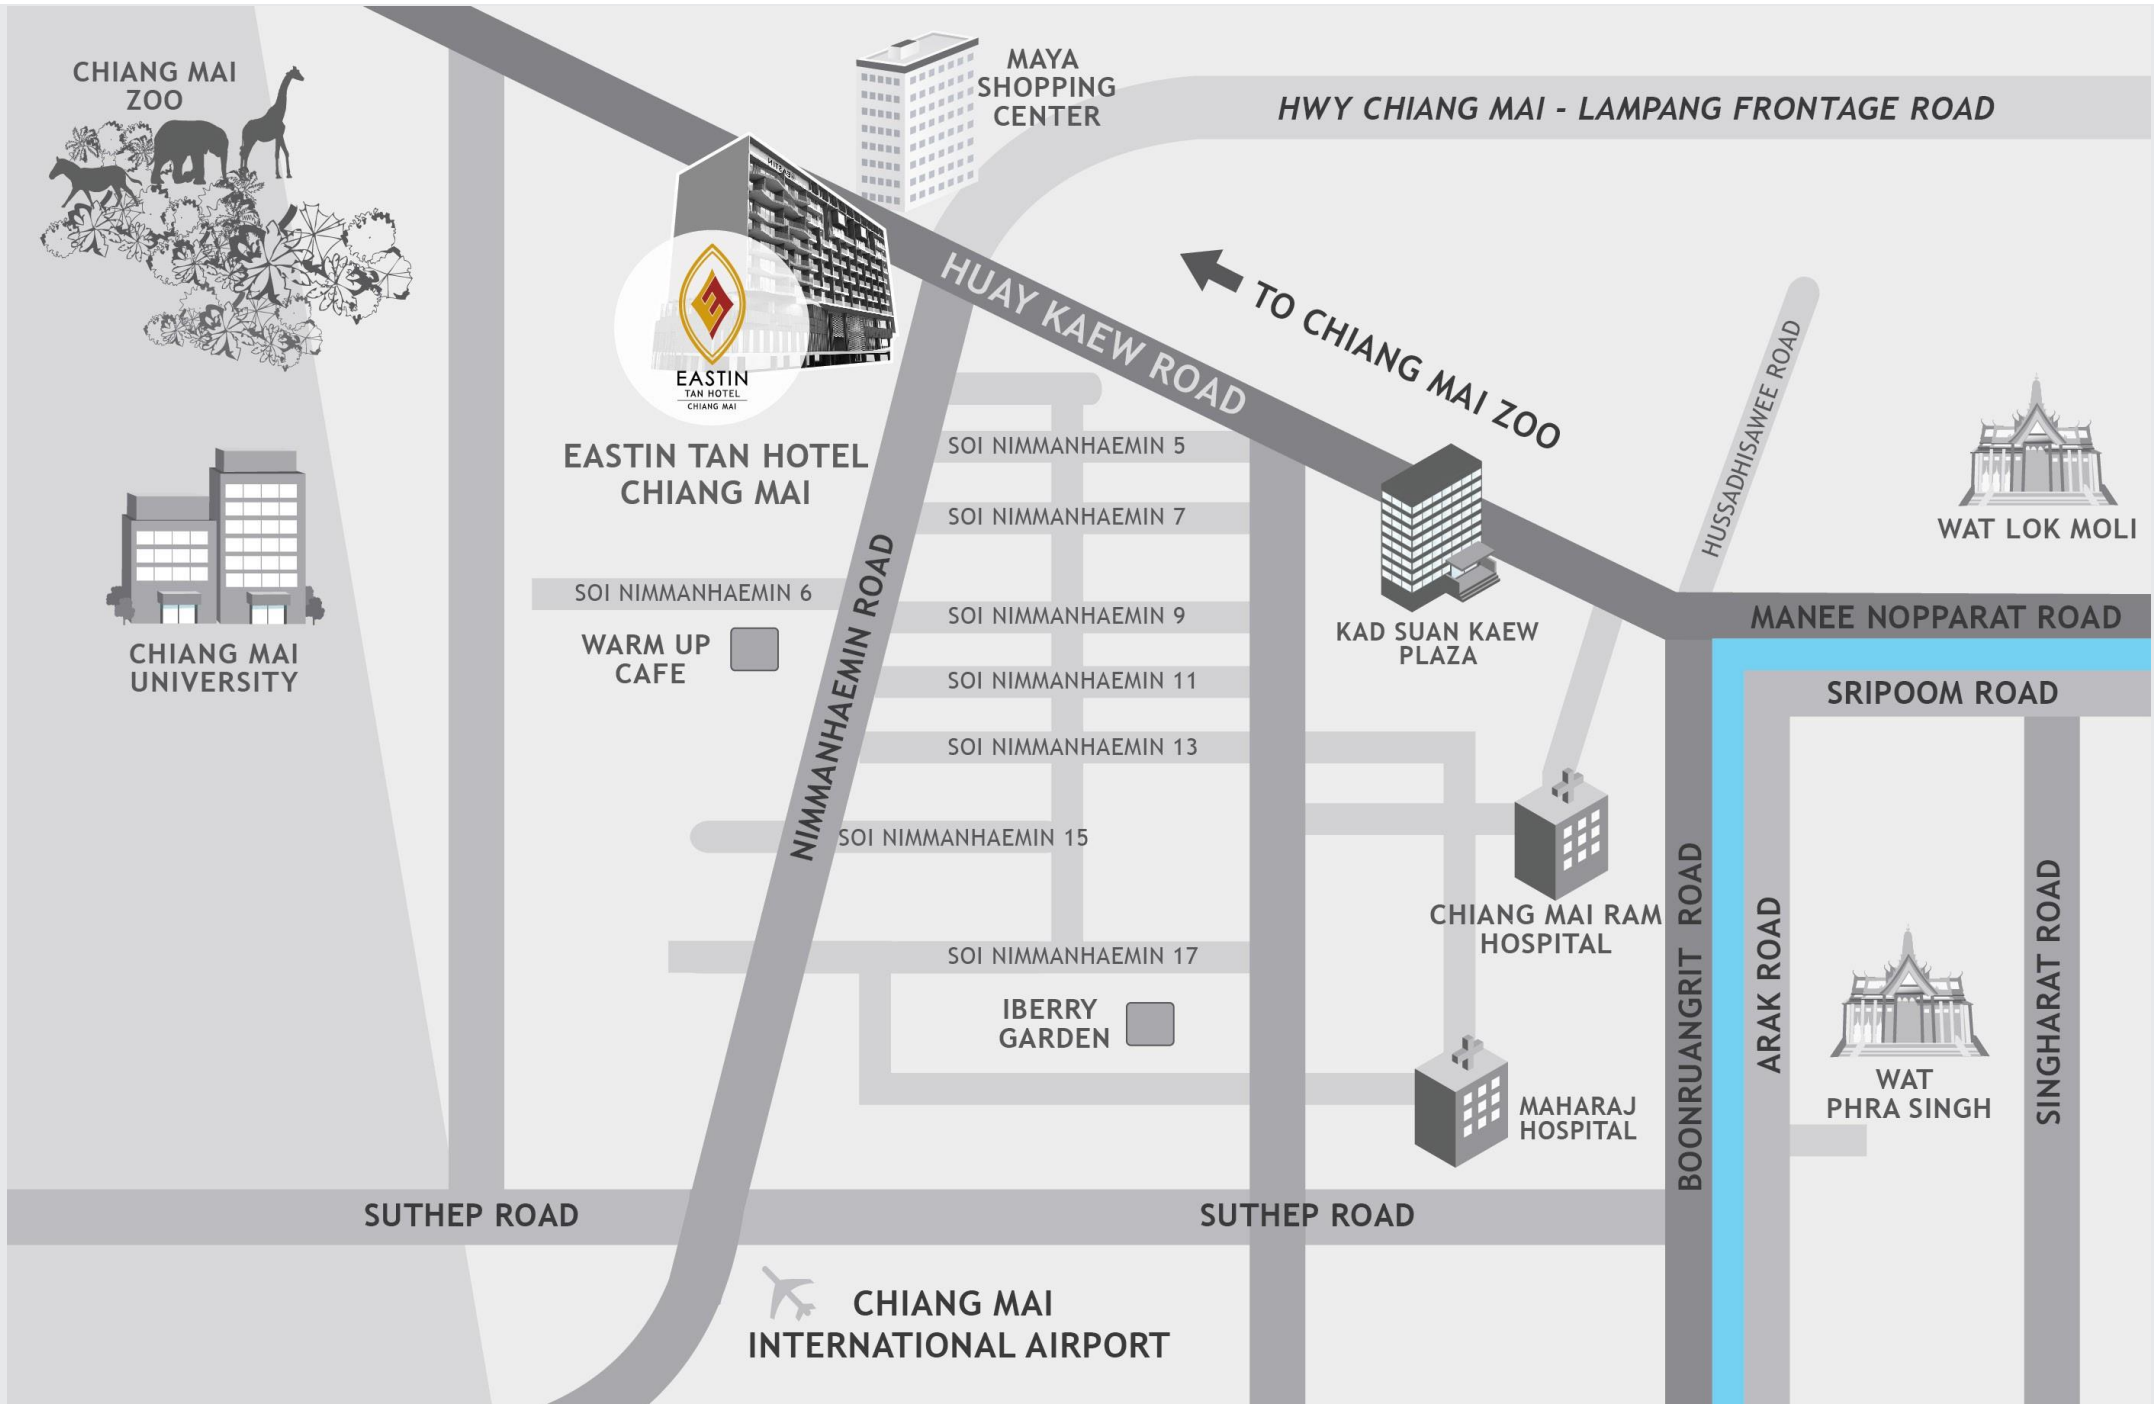

Eastin Tan Hotel Chiang Mai

MAP

Eastin Tan Hotel Chiang Mai

Superior with Bathtub (34 sqm.)

Eastin Tan Hotel Chiang Mai

Superior with Bathtub (34 sqm.)

Eastin Tan Hotel Chiang Mai

Superior Premium with Bathtub (34 sqm.)

Eastin Tan Hotel Chiang Mai

Superior Premium with Bathtub (34 sqm.)

Eastin Tan Hotel Chiang Mai

Superior Premium Mountain View with Bathtub(34 sqm.) Eastin Tan Hotel Chiang Mai

Superior Premium Mountain View with Bathtub(34 sqm.) Eastin Tan Hotel Chiang Mai