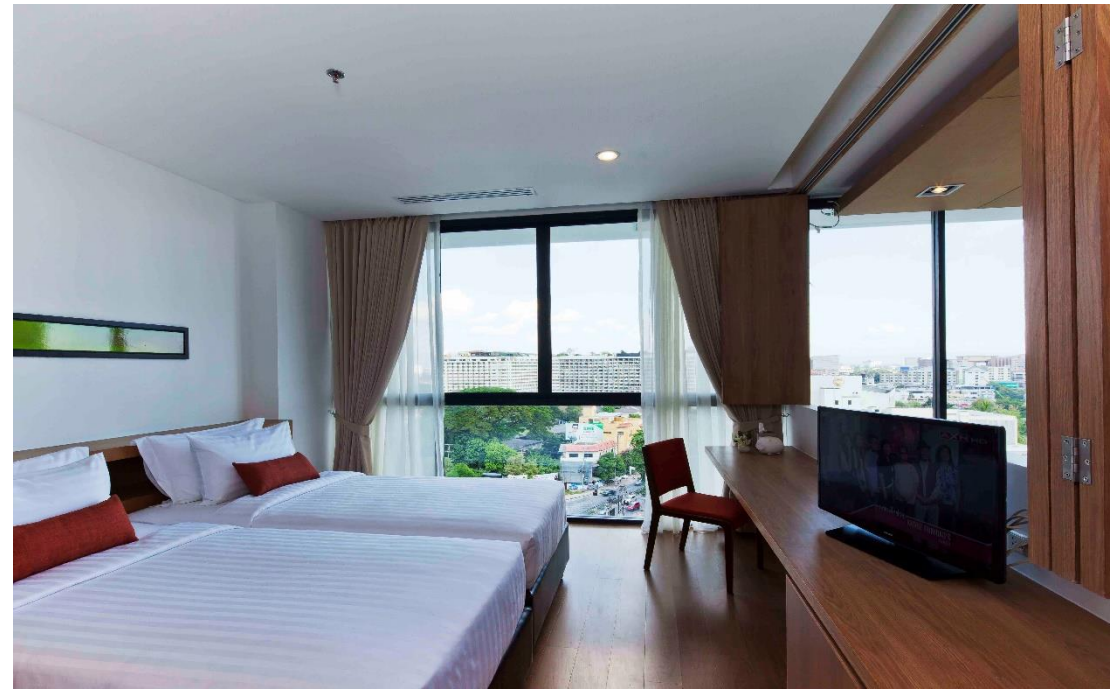

Three Bedroom Duplex Penthouse with Bathtub (140 sqm.)

Eastin Tan Hotel Chiang Mai