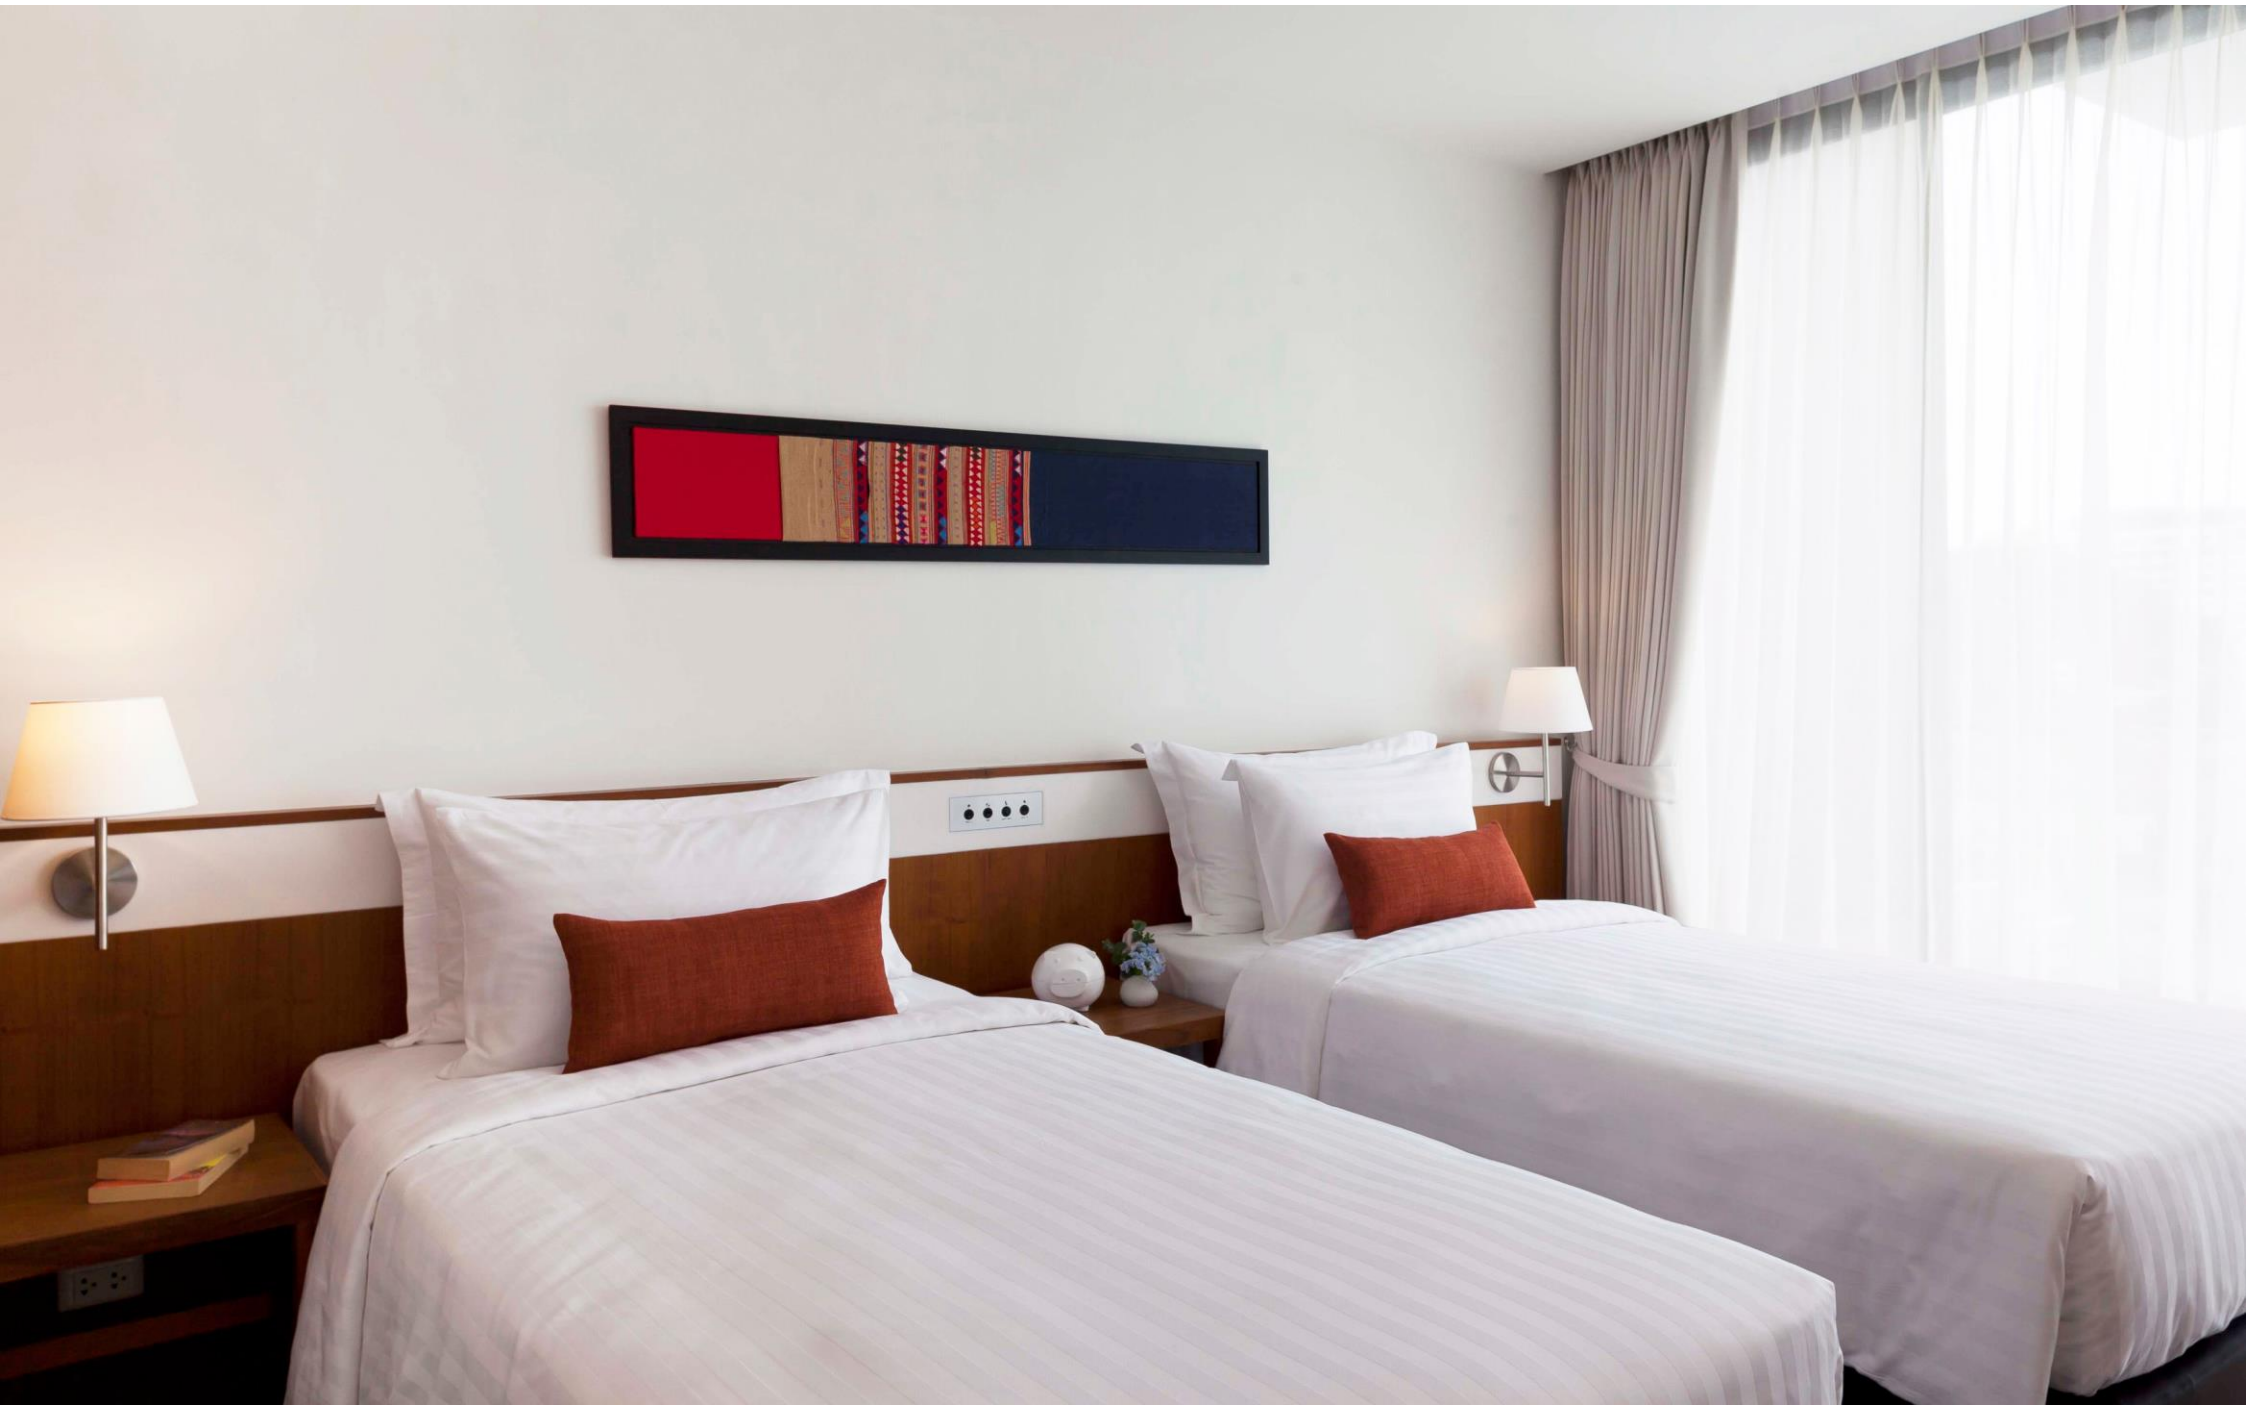

Eastin Tan Hotel Chiang Mai

MAP

Eastin Tan Hotel Chiang Mai

Superior with Bathtub (34 sqm.)

Eastin Tan Hotel Chiang Mai

Superior with Bathtub (34 sqm.)

Eastin Tan Hotel Chiang Mai

Superior Premium with Bathtub (34 sqm.)

Eastin Tan Hotel Chiang Mai

Superior Premium with Bathtub (34 sqm.)

Eastin Tan Hotel Chiang Mai

Superior Premium Mountain View with Bathtub(34 sqm.) Eastin Tan Hotel Chiang Mai

Superior Premium Mountain View with Bathtub(34 sqm.) Eastin Tan Hotel Chiang Mai

Deluxe with Bathtub (34 sqm.)

Eastin Tan Hotel Chiang Mai

Deluxe with Bathtub (34 sqm.)

Eastin Tan Hotel Chiang Mai

Deluxe Mountain View with Bathtub (34 sqm.) Eastin Tan Hotel Chiang Mai

Deluxe Mountain View with Bathtub (34 sqm.) Eastin Tan Hotel Chiang Mai