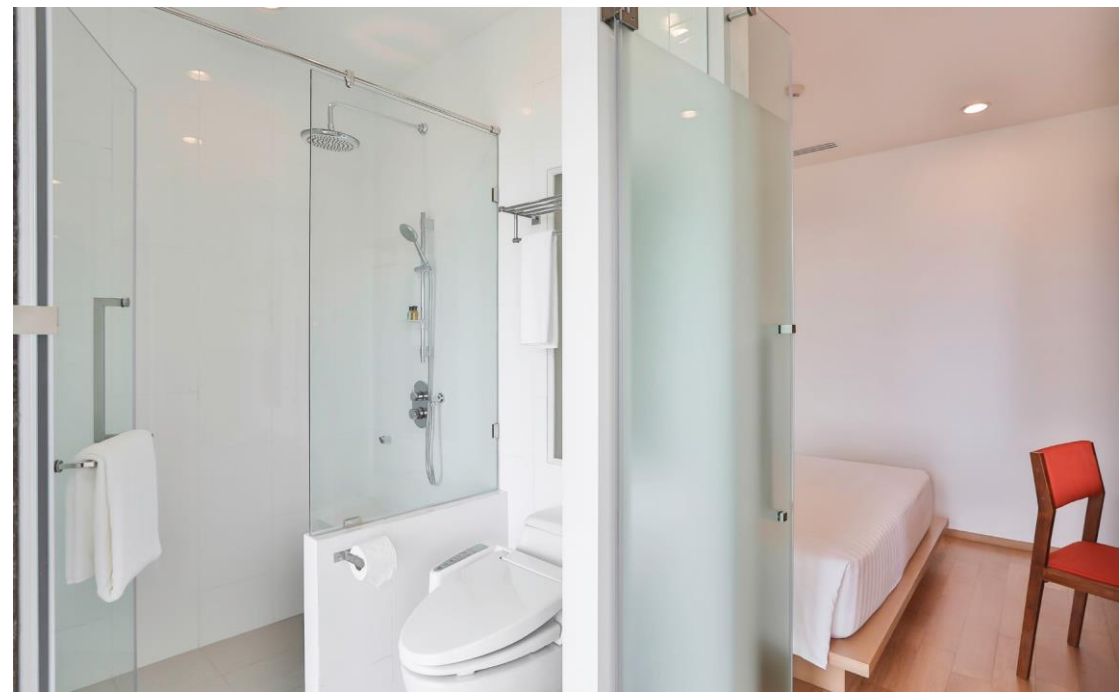

Two Bedroom Suite with Bathtub(96 sqm.)

Eastin Tan Hotel Chiang Mai