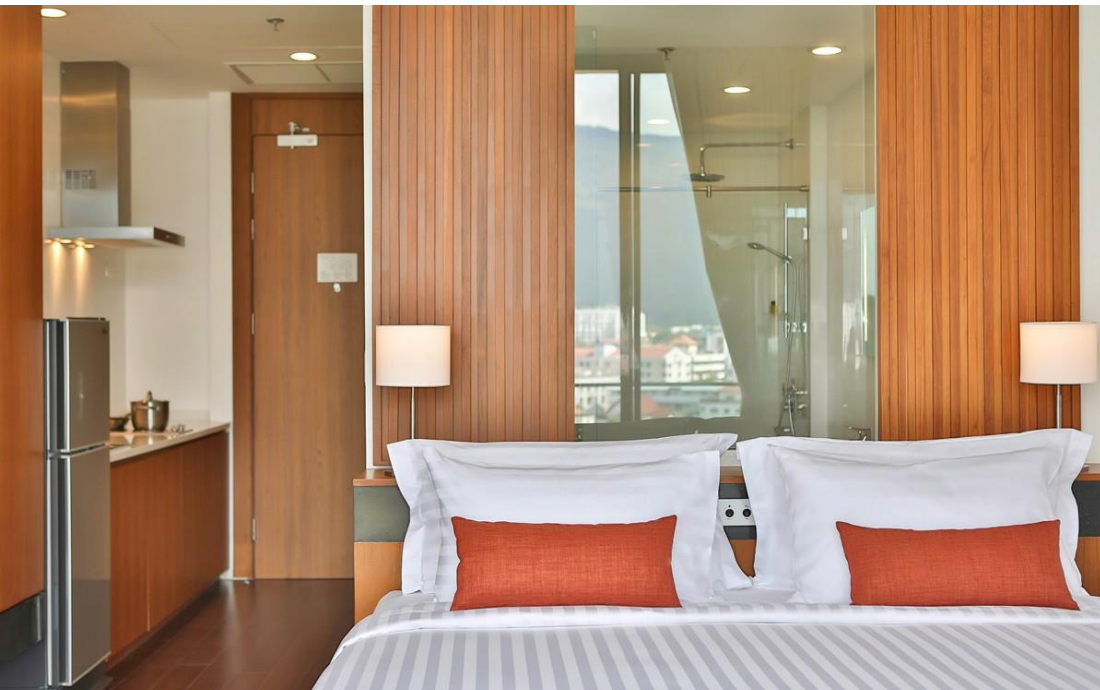

Eastin Tan Hotel Chiang Mai

MAP

Eastin Tan Hotel Chiang Mai

Superior with Bathtub (34 sqm.)

Eastin Tan Hotel Chiang Mai

Superior with Bathtub (34 sqm.)

Eastin Tan Hotel Chiang Mai

Superior Premium with Bathtub (34 sqm.)

Eastin Tan Hotel Chiang Mai

Superior Premium with Bathtub (34 sqm.)

Eastin Tan Hotel Chiang Mai

Superior Premium Mountain View with Bathtub(34 sqm.) Eastin Tan Hotel Chiang Mai

Superior Premium Mountain View with Bathtub(34 sqm.) Eastin Tan Hotel Chiang Mai

Deluxe with Bathtub (34 sqm.)

Eastin Tan Hotel Chiang Mai

Deluxe with Bathtub (34 sqm.)

Eastin Tan Hotel Chiang Mai

Deluxe Mountain View with Bathtub (34 sqm.) Eastin Tan Hotel Chiang Mai

Deluxe Mountain View with Bathtub (34 sqm.) Eastin Tan Hotel Chiang Mai

Junior Suite with Bathtub(52 sqm.)

Eastin Tan Hotel Chiang Mai

Junior Suite with Bathtub(52 sqm.)

Eastin Tan Hotel Chiang Mai

One Bedroom Suite with Bathtub (72 sqm.)

Eastin Tan Hotel Chiang Mai

One Bedroom Suite with Bathtub (72 sqm.)