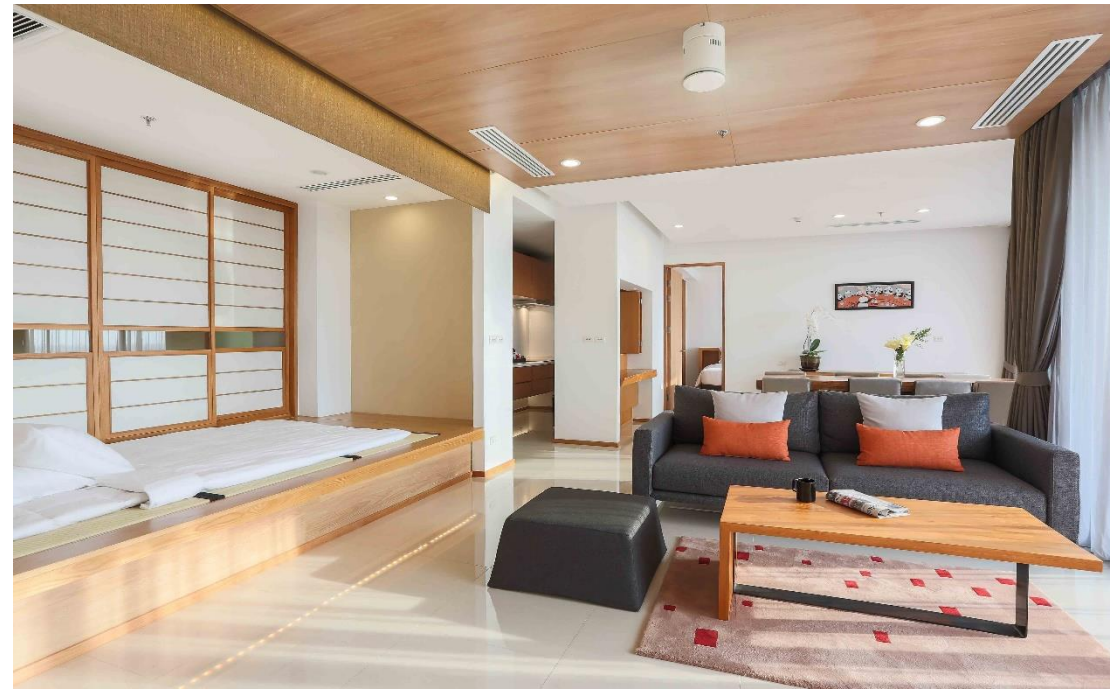

Two Bedroom Suite Penthouse with Bathtub(140 sqm.) Eastin Tan Hotel Chiang Mai