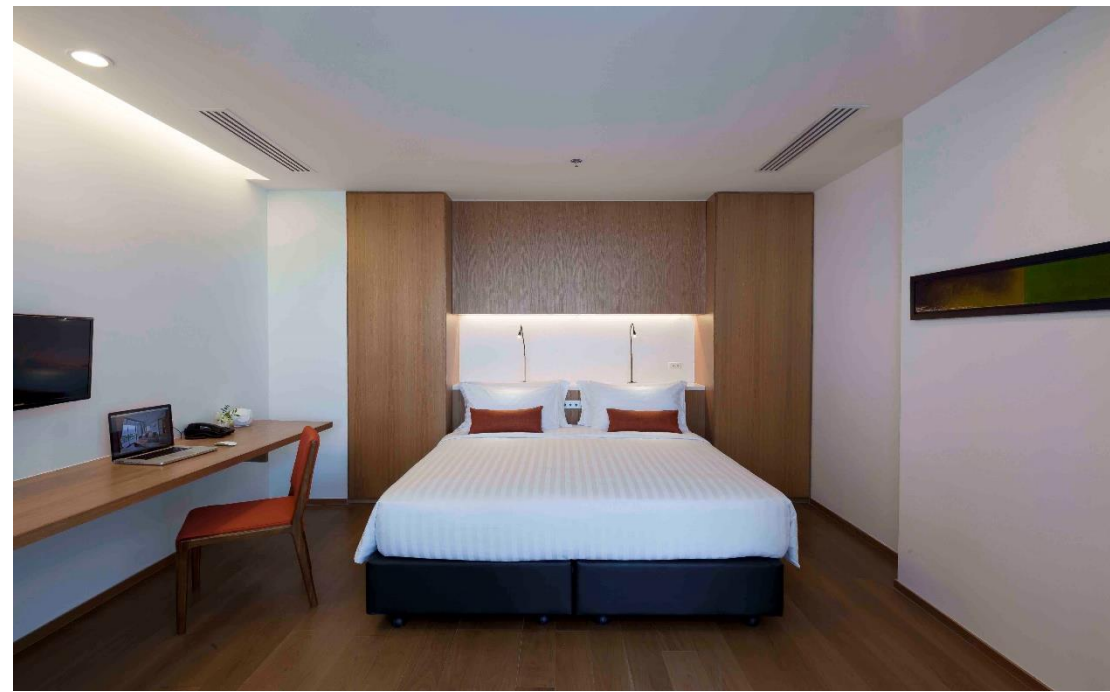

Three Bedroom Duplex Penthouse with Bathtub (140 sqm.)

Eastin Tan Hotel Chiang Mai