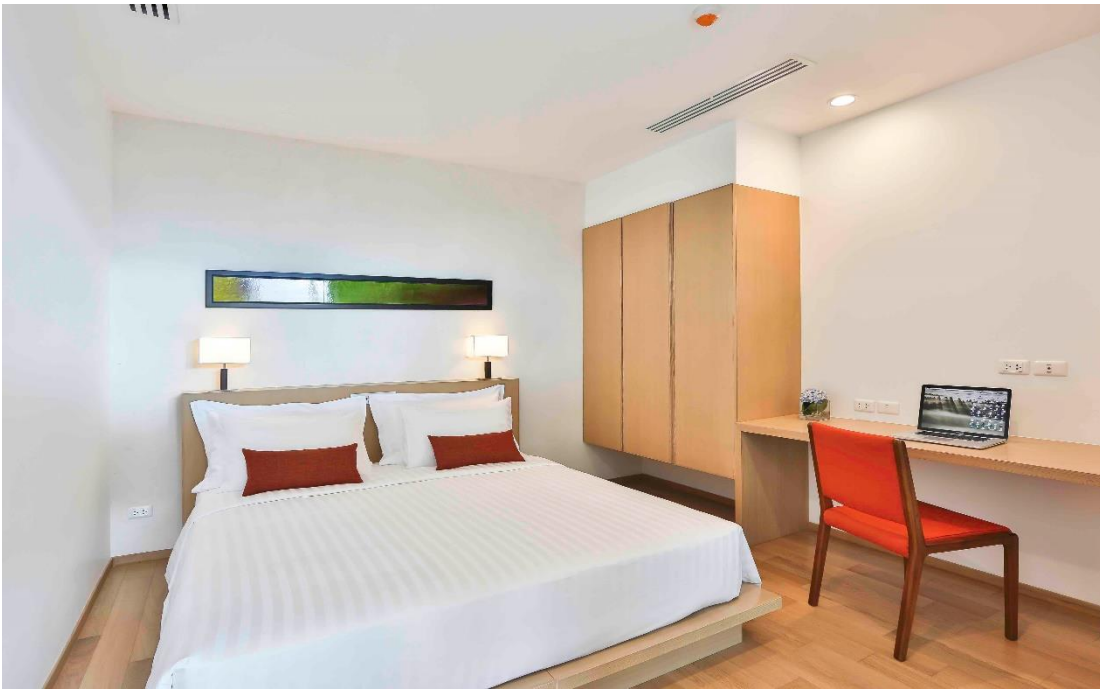

Eastin Tan Hotel Chiang Mai

Superior Premium with Bathtub (34 sqm.)

Eastin Tan Hotel Chiang Mai

Superior Premium Mountain View with Bathtub(34 sqm.) Eastin Tan Hotel Chiang Mai

Superior Premium Mountain View with Bathtub(34 sqm.) Eastin Tan Hotel Chiang Mai

Junior Suite with Bathtub(52 sqm.)

Eastin Tan Hotel Chiang Mai

Junior Suite with Bathtub(52 sqm.)

Eastin Tan Hotel Chiang Mai

One Bedroom Suite with Bathtub (72 sqm.)

Eastin Tan Hotel Chiang Mai

One Bedroom Suite with Bathtub (72 sqm.)

Eastin Tan Hotel Chiang Mai

One Bedroom Suite Mountain view with Bathtub(72 sqm.)

Eastin Tan Hotel Chiang Mai

One Bedroom Suite Mountain view with Bathtub(72 sqm.)

Eastin Tan Hotel Chiang Mai

Two Bedroom Suite with Bathtub (96 sqm.)

Eastin Tan Hotel Chiang Mai

Two Bedroom Suite with Bathtub(96 sqm.)

Eastin Tan Hotel Chiang Mai

Two Bedroom Suite Penthouse with Bathtub(140 sqm.) Eastin Tan Hotel Chiang Mai

Two Bedroom Suite Penthouse with Bathtub(140 sqm.) Eastin Tan Hotel Chiang Mai