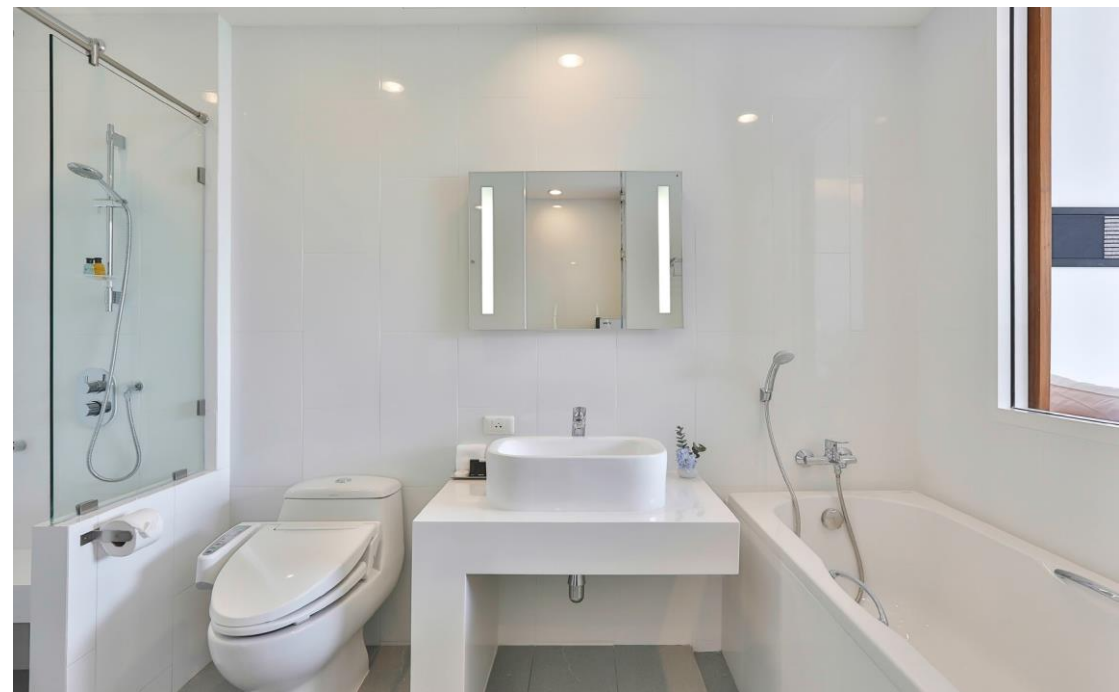

Eastin Tan Hotel Chiang Mai

MAP

Eastin Tan Hotel Chiang Mai

Superior with Bathtub (34 sqm.)

Eastin Tan Hotel Chiang Mai

Superior with Bathtub (34 sqm.)

Eastin Tan Hotel Chiang Mai

Superior Premium with Bathtub (34 sqm.)

Eastin Tan Hotel Chiang Mai

Superior Premium with Bathtub (34 sqm.)

Eastin Tan Hotel Chiang Mai

Superior Premium Mountain View with Bathtub(34 sqm.) Eastin Tan Hotel Chiang Mai

Superior Premium Mountain View with Bathtub(34 sqm.) Eastin Tan Hotel Chiang Mai

Deluxe with Bathtub (34 sqm.)

Eastin Tan Hotel Chiang Mai

Deluxe with Bathtub (34 sqm.)

Eastin Tan Hotel Chiang Mai

Deluxe Mountain View with Bathtub (34 sqm.) Eastin Tan Hotel Chiang Mai

Deluxe Mountain View with Bathtub (34 sqm.) Eastin Tan Hotel Chiang Mai

Junior Suite with Bathtub(52 sqm.)

Eastin Tan Hotel Chiang Mai

Junior Suite with Bathtub(52 sqm.)

Eastin Tan Hotel Chiang Mai

One Bedroom Suite with Bathtub (72 sqm.)

Eastin Tan Hotel Chiang Mai

One Bedroom Suite with Bathtub (72 sqm.)