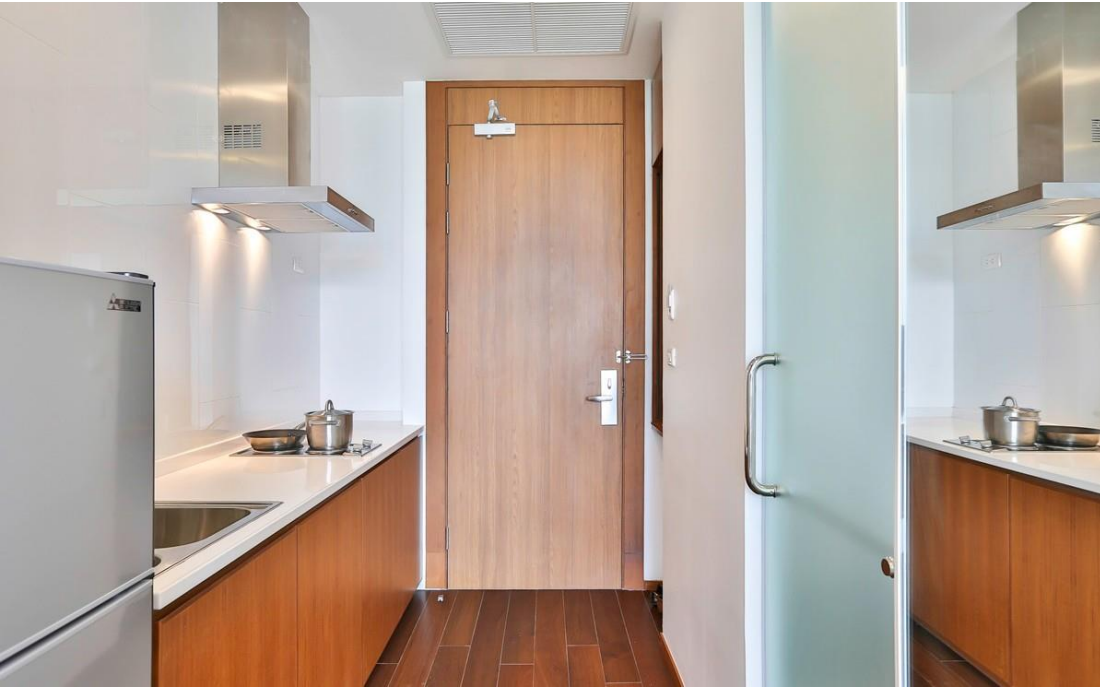

Eastin Tan Hotel Chiang Mai

MAP

Eastin Tan Hotel Chiang Mai

Superior with Bathtub (34 sqm.)

Eastin Tan Hotel Chiang Mai

Superior with Bathtub (34 sqm.)

Eastin Tan Hotel Chiang Mai

Superior Premium with Bathtub (34 sqm.)

Eastin Tan Hotel Chiang Mai

Superior Premium with Bathtub (34 sqm.)

Eastin Tan Hotel Chiang Mai

Superior Premium Mountain View with Bathtub(34 sqm.) Eastin Tan Hotel Chiang Mai

Superior Premium Mountain View with Bathtub(34 sqm.) Eastin Tan Hotel Chiang Mai

Deluxe with Bathtub (34 sqm.)

Eastin Tan Hotel Chiang Mai

Deluxe with Bathtub (34 sqm.)

Eastin Tan Hotel Chiang Mai

Deluxe Mountain View with Bathtub (34 sqm.) Eastin Tan Hotel Chiang Mai

Deluxe Mountain View with Bathtub (34 sqm.) Eastin Tan Hotel Chiang Mai