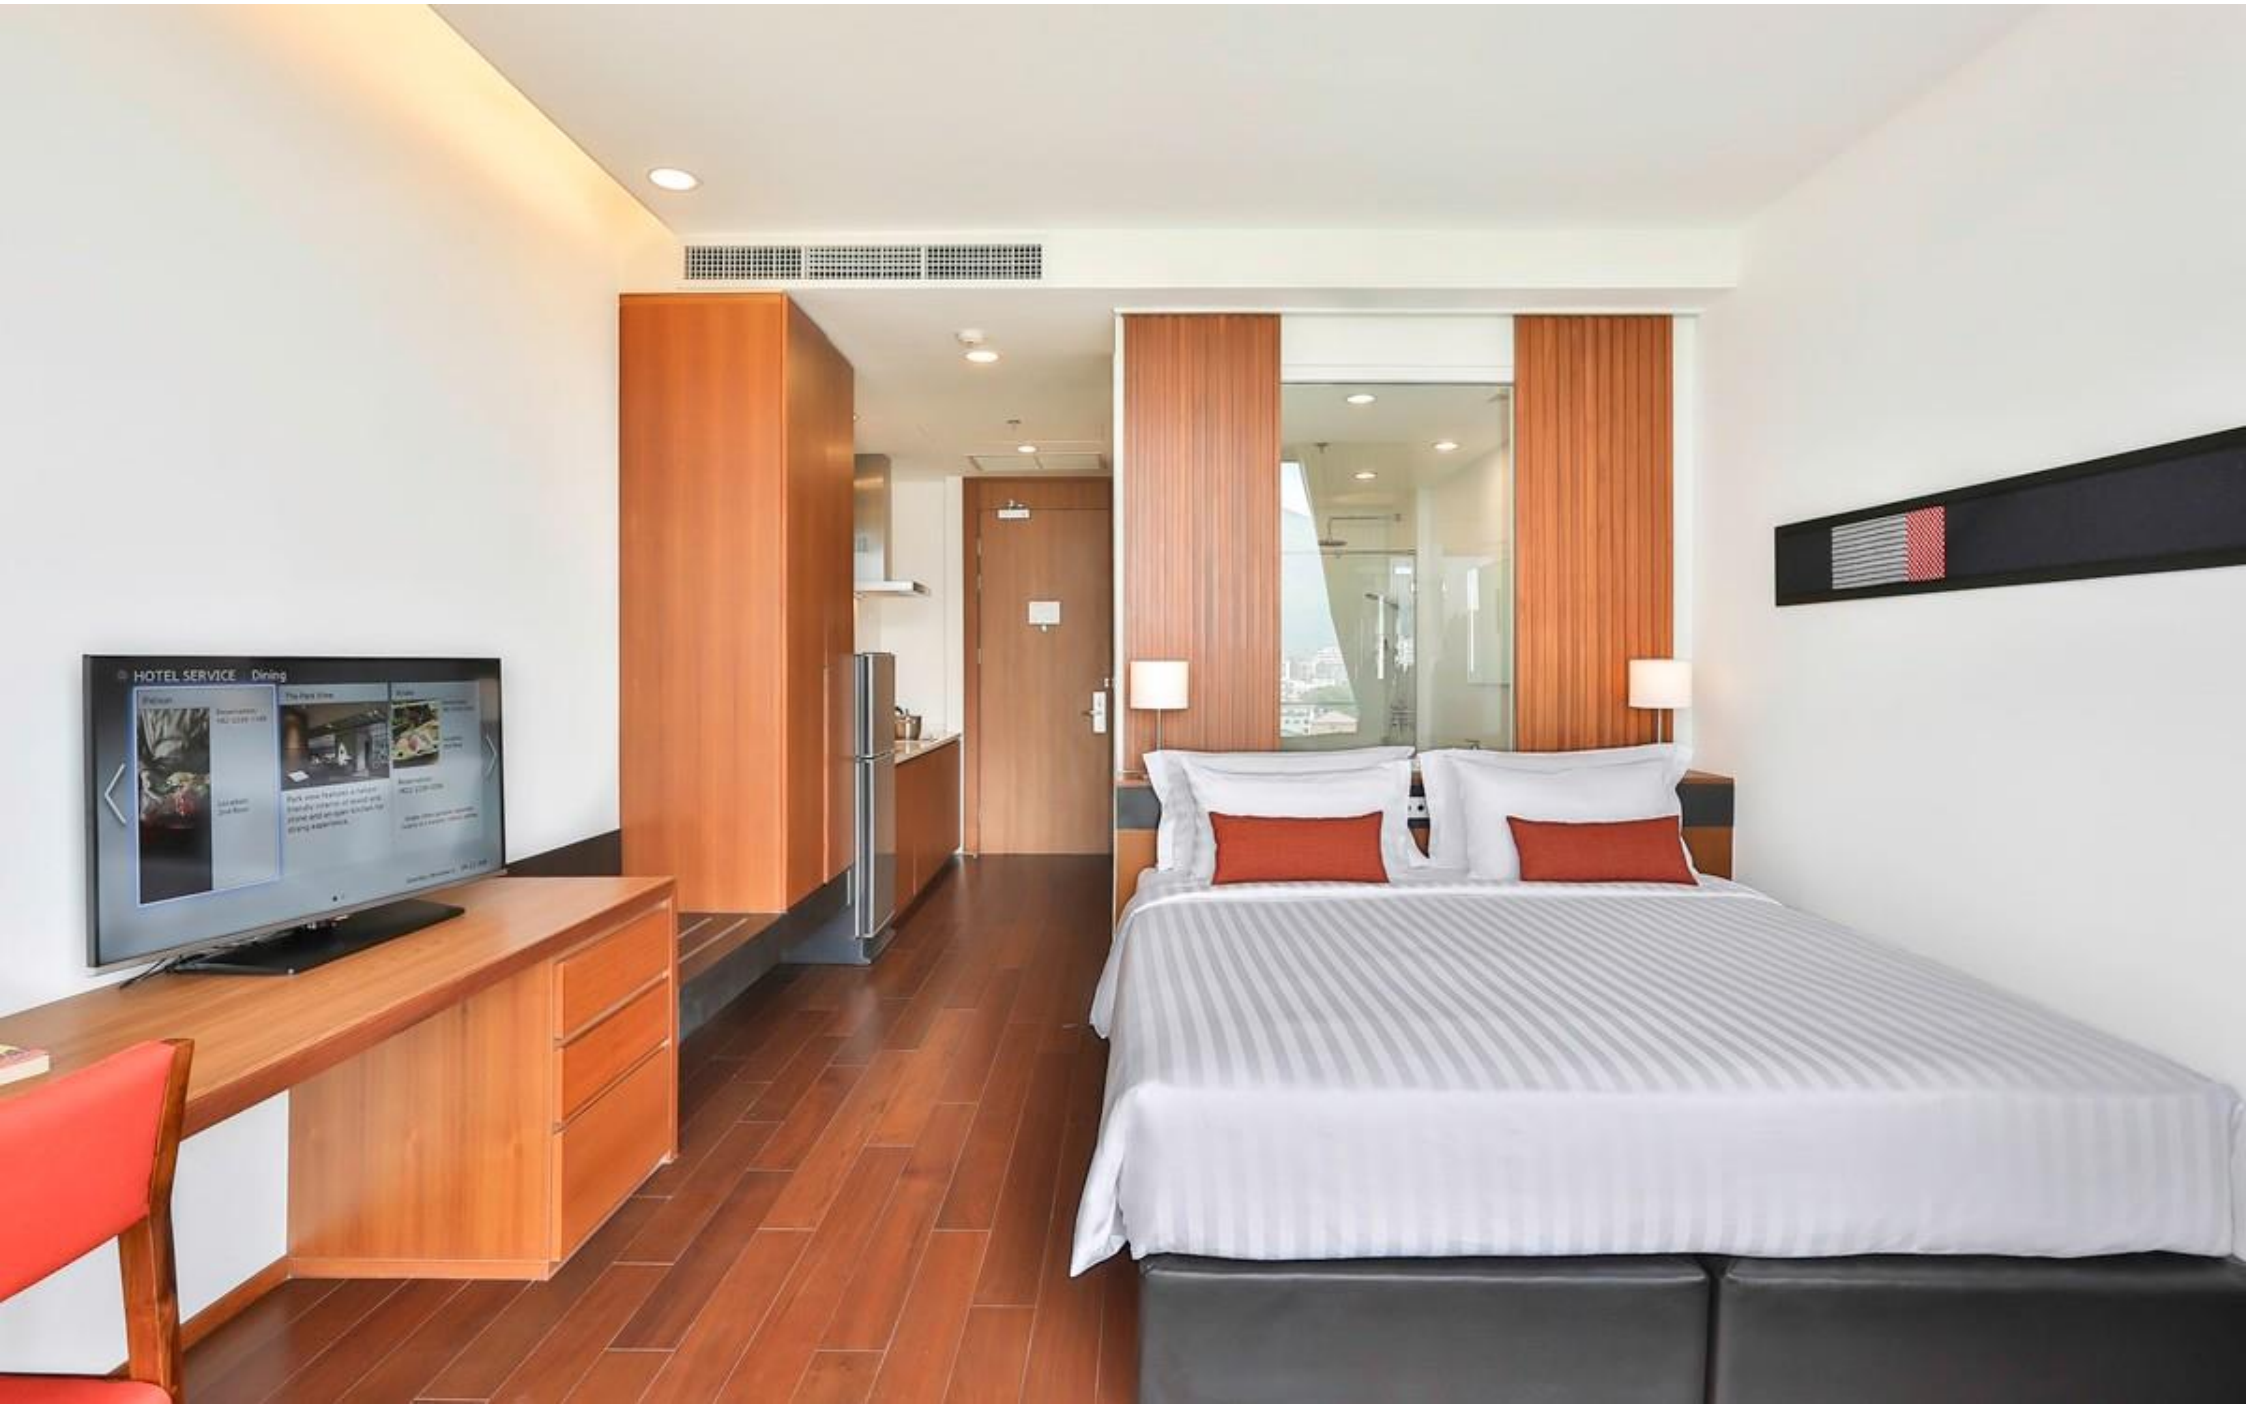

Eastin Tan Hotel Chiang Mai

MAP

Eastin Tan Hotel Chiang Mai

Superior with Bathtub (34 sqm.)

Eastin Tan Hotel Chiang Mai

Superior with Bathtub (34 sqm.)

Eastin Tan Hotel Chiang Mai

Superior Premium with Bathtub (34 sqm.)

Eastin Tan Hotel Chiang Mai

Superior Premium with Bathtub (34 sqm.)

Eastin Tan Hotel Chiang Mai

Superior Premium Mountain View with Bathtub(34 sqm.) Eastin Tan Hotel Chiang Mai

Superior Premium Mountain View with Bathtub(34 sqm.) Eastin Tan Hotel Chiang Mai

Deluxe with Bathtub (34 sqm.)

Eastin Tan Hotel Chiang Mai

Deluxe with Bathtub (34 sqm.)

Eastin Tan Hotel Chiang Mai

Deluxe Mountain View with Bathtub (34 sqm.) Eastin Tan Hotel Chiang Mai

Deluxe Mountain View with Bathtub (34 sqm.) Eastin Tan Hotel Chiang Mai

Junior Suite with Bathtub(52 sqm.)

Eastin Tan Hotel Chiang Mai

Junior Suite with Bathtub(52 sqm.)

Eastin Tan Hotel Chiang Mai

One Bedroom Suite with Bathtub (72 sqm.)

Eastin Tan Hotel Chiang Mai

One Bedroom Suite with Bathtub (72 sqm.)