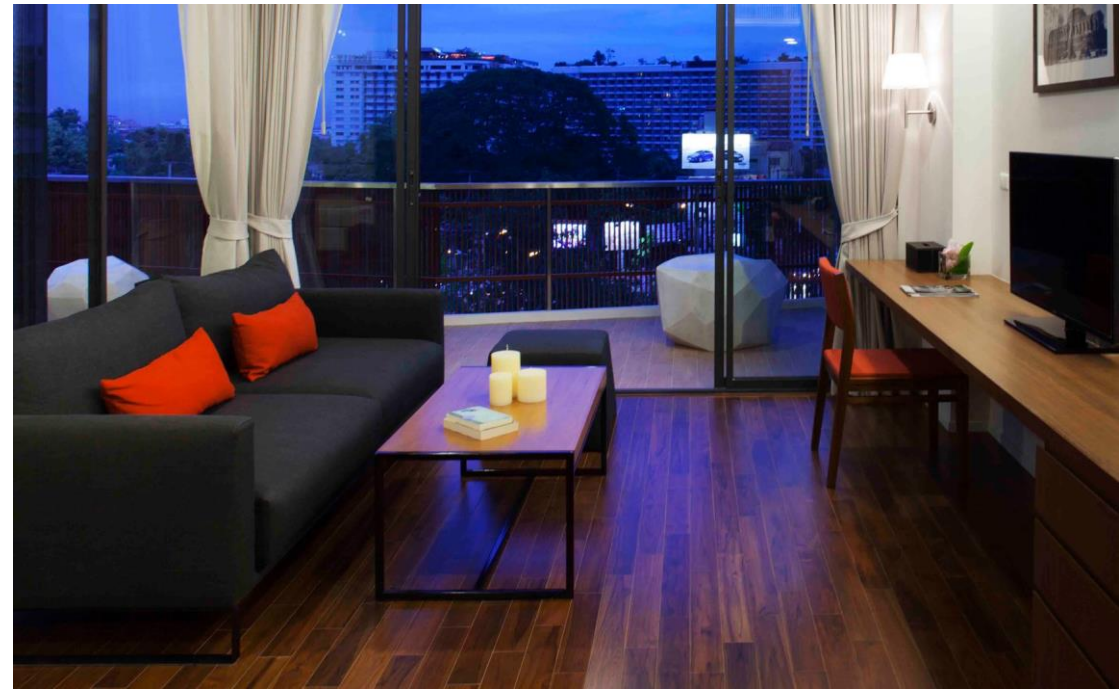

One Bedroom Suite with Bathtub (72 sqm.)

Eastin Tan Hotel Chiang Mai