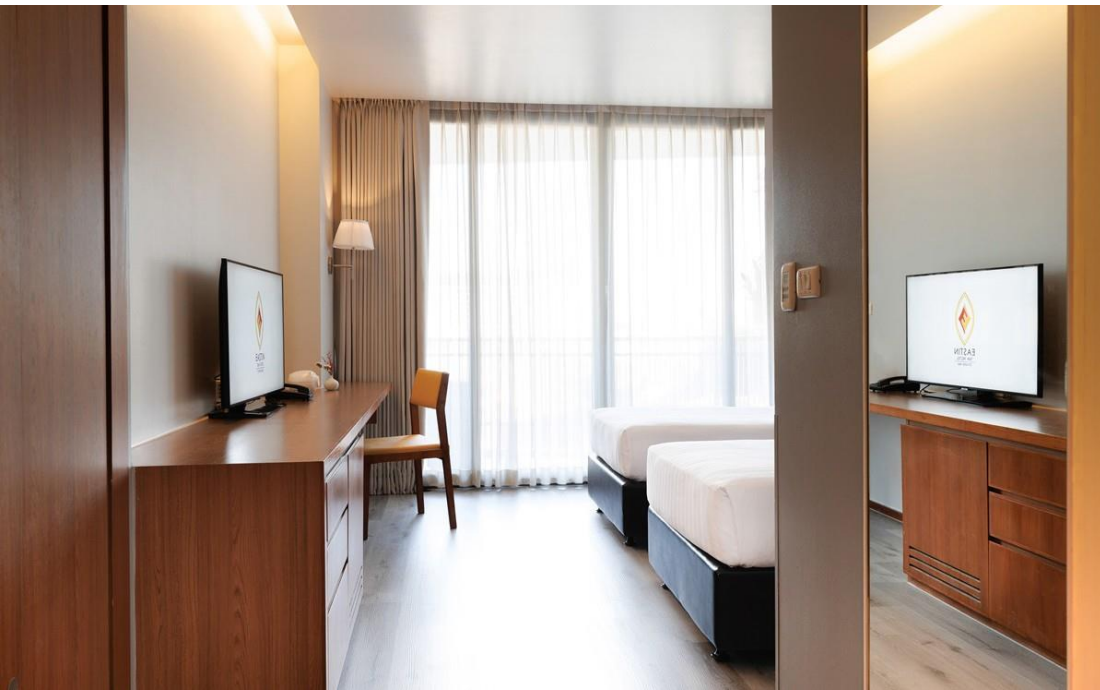

Eastin Tan Hotel Chiang Mai

MAP

Eastin Tan Hotel Chiang Mai

Superior with Bathtub (34 sqm.)

Eastin Tan Hotel Chiang Mai

Superior with Bathtub (34 sqm.)

Eastin Tan Hotel Chiang Mai

Superior Premium with Bathtub (34 sqm.)

Eastin Tan Hotel Chiang Mai

Superior Premium with Bathtub (34 sqm.)

Eastin Tan Hotel Chiang Mai

Superior Premium Mountain View with Bathtub(34 sqm.) Eastin Tan Hotel Chiang Mai

Superior Premium Mountain View with Bathtub(34 sqm.) Eastin Tan Hotel Chiang Mai

Deluxe with Bathtub (34 sqm.)

Eastin Tan Hotel Chiang Mai

Deluxe with Bathtub (34 sqm.)

Eastin Tan Hotel Chiang Mai

Deluxe Mountain View with Bathtub (34 sqm.) Eastin Tan Hotel Chiang Mai

Deluxe Mountain View with Bathtub (34 sqm.) Eastin Tan Hotel Chiang Mai

Junior Suite with Bathtub(52 sqm.)

Eastin Tan Hotel Chiang Mai

Junior Suite with Bathtub(52 sqm.)

Eastin Tan Hotel Chiang Mai

One Bedroom Suite with Bathtub (72 sqm.)

Eastin Tan Hotel Chiang Mai

One Bedroom Suite with Bathtub (72 sqm.)