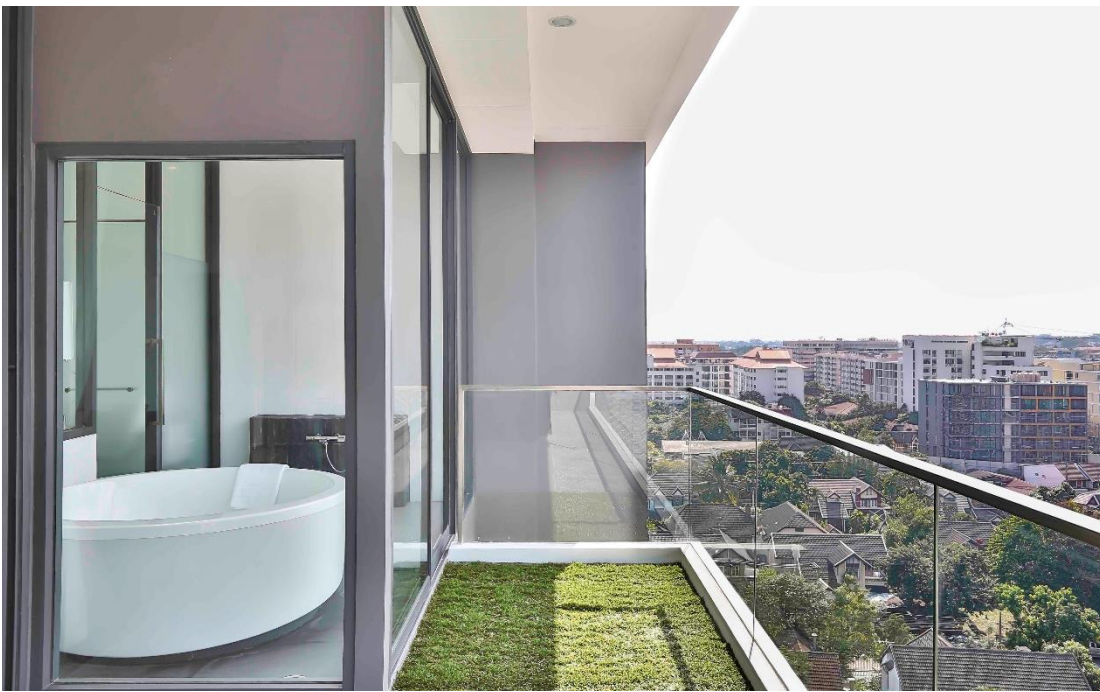

Three Bedroom Duplex Penthouse with Bathtub (140 sqm.)

Eastin Tan Hotel Chiang Mai