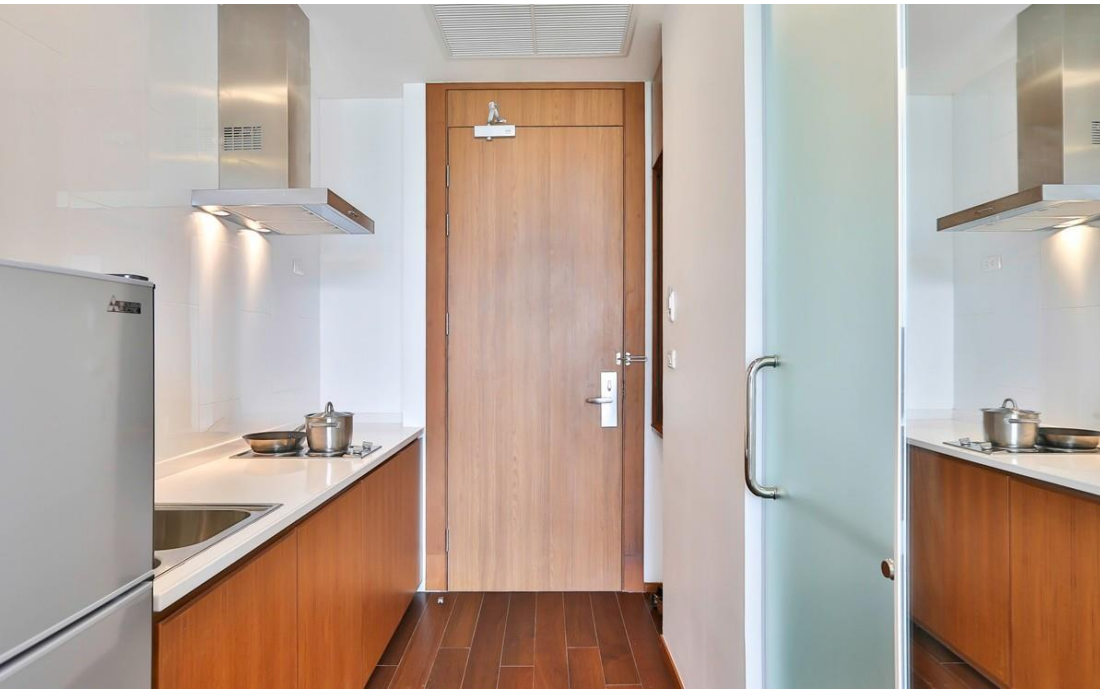

Eastin Tan Hotel Chiang Mai

Superior Premium with Bathtub (34 sqm.)

Eastin Tan Hotel Chiang Mai

Superior Premium Mountain View with Bathtub(34 sqm.) Eastin Tan Hotel Chiang Mai

Superior Premium Mountain View with Bathtub(34 sqm.) Eastin Tan Hotel Chiang Mai

Deluxe with Bathtub (34 sqm.)

Eastin Tan Hotel Chiang Mai

Deluxe with Bathtub (34 sqm.)

Eastin Tan Hotel Chiang Mai

Deluxe Mountain View with Bathtub (34 sqm.) Eastin Tan Hotel Chiang Mai

Deluxe Mountain View with Bathtub (34 sqm.) Eastin Tan Hotel Chiang Mai