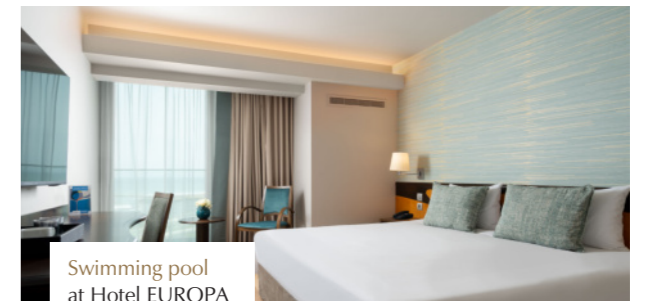

Swimming pool at Hotel EUROPA