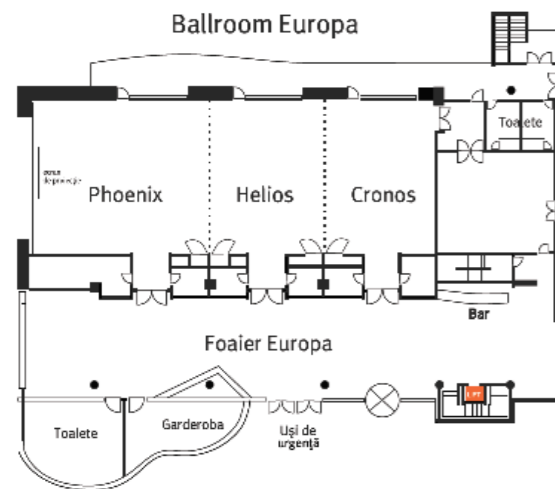

MERCUR SEASIDE GREAT CORNER

Meeting room with a capacity of to 60 people and terrace facing garden and beach. Ideal for workshops, and small size corporate events.