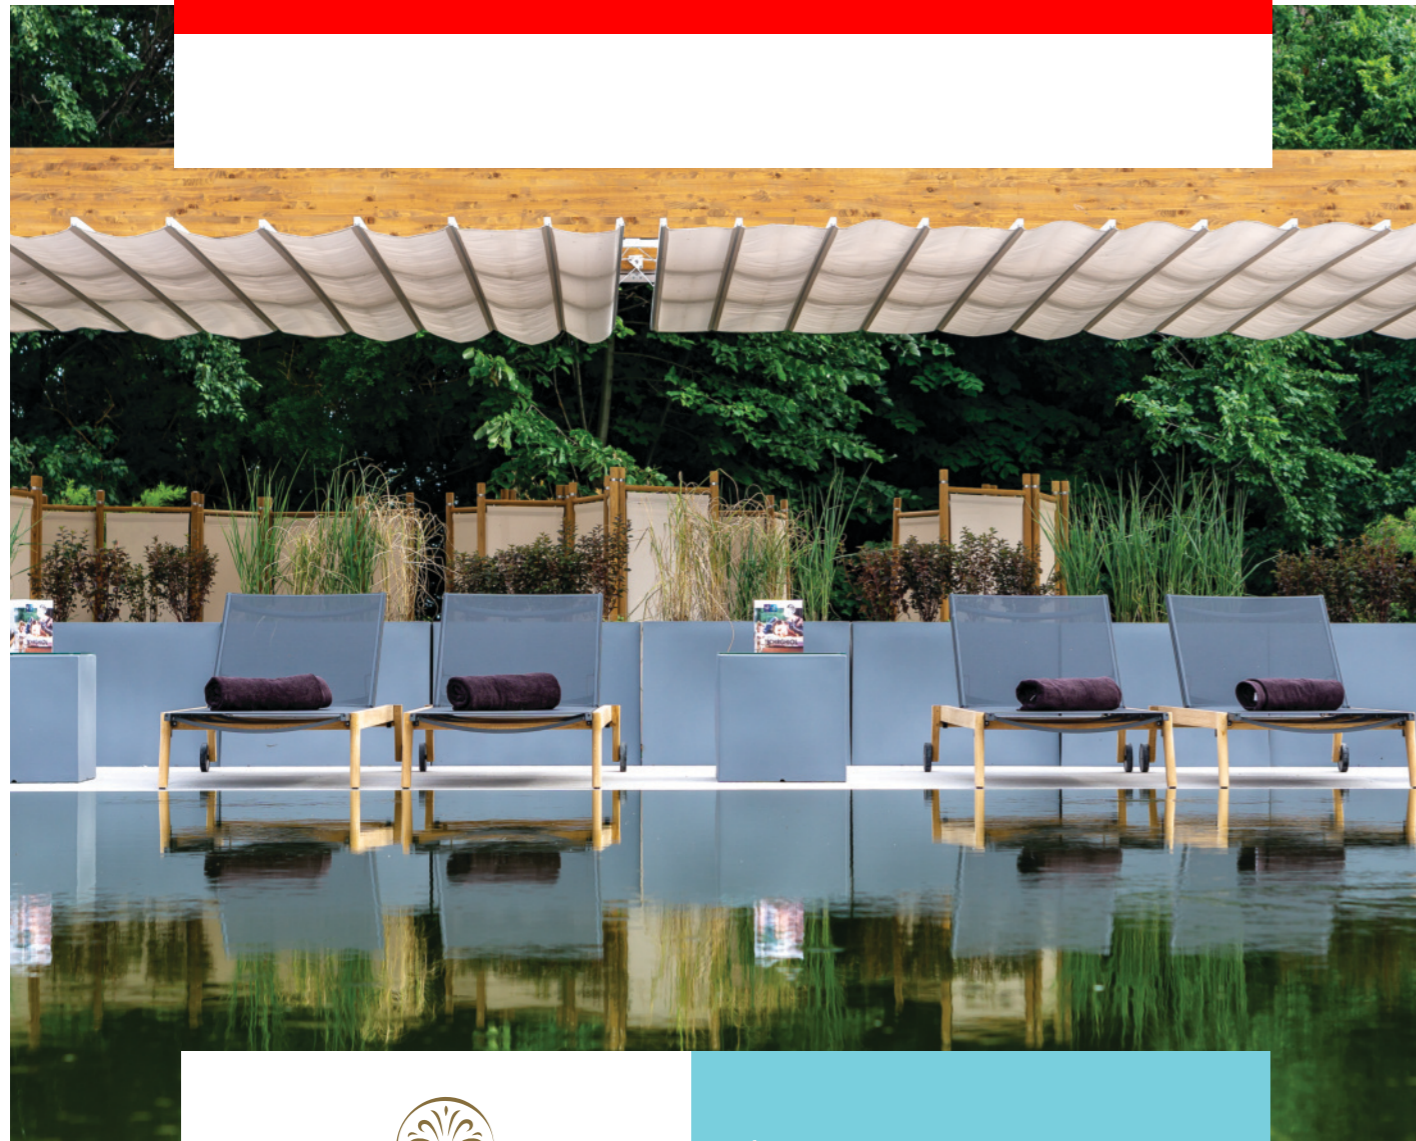

A ROMANIAN SPA

ANA HEALTH SPA

la **HOTEL EUROPA**
în EFORIE NORD

HOTEL EUROPA in EFORIE NORD

ACCOMMODATION FACILITIES

221 rooms all with seaside view and terrace;
Expandable sofa beds in Deluxe rooms and Junior Suites;
Ergonomic and comfortable mattresses;
High speed wireless and wired internet;
Flat-screen - TV · Desk · Safe box · Minibar ;
Coffee & Tea making facilities (in Deluxe rooms and Apartments)