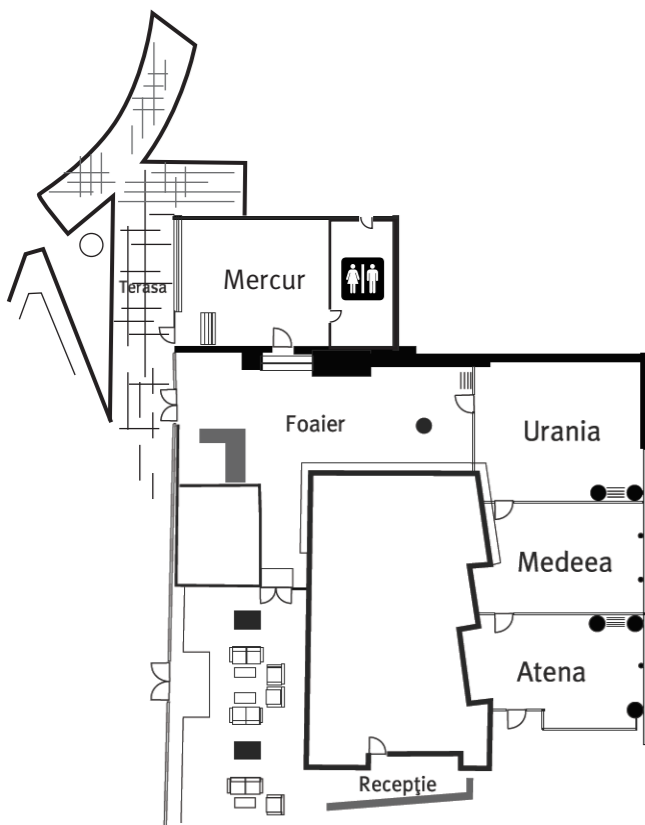

URANIA/ MEDEEA/ ATENA REFINING THE THIRD POWER

These elegant modern conference rooms can join to host up to 150 guests. Access to a modern foyer with multimedia features.

Hall name	Reception	Theatre	Classroom	U shape	Banquet	Dimensions (m)	Surface m²
EUROPA BALLROOM 3 module	500	400	250	100	240	27.7 x 12.5 x 4.2	350
FOYER prefunction	300	N/A	N/A	N/A	N/A	36.2 x 6 x 4.2	217
PHOENIX modul EUROPA BALLROOM	250	180	100	50	60	12.5 x 12.3 x 4.2	155
HELIOS modul EUROPA BALLROOM	150	100	70	40	40	12.5 x 7.8 x 4.2	98
CRONOS modul EUROPA BALLROOM	150	80	60	30	40	12.5 x 7.5 x 4.2	95
MERCUR	30	20	12	10	16	8 x 5.8 x 3.1	46
TERASA MERCUR	100	60	40	35	70		350
URANIA	50	40	30	20	40	9.5 x 5.8 x 3.1	84
MEDEEA	35	36	27	20	30	9.4 x 5.8 x 3.1	60
ATENA	35	30	21	15	15	9.6 x 5.3 x 3.1	50
ATENA | MEDEEA | URANIA	150	100	60	42	80	19 x 8.5 x 3.1	160
FOYER	100	N/A	N/A	N/A	N/A		90

EQUIPMENT & TECHNOLOGY

VIDEO

1 x large video projection
Lumeni | 5000
Resolution | 1024 x 768
Lamp power | 300 W

2 x small video projections
Lumeni | 3000
Resolution | 1024 x 768
Lamp power | 150 W

2 x V.P.
Lumeni | 2000
Resolution | 1024 x 768
Lamp power | -

AUDIO

1 x Subwoofer activ Electro - Voice 12.700 w
2 x active speakers electro - Voice 12.800 w
2 x Mobile microphones
2 x Fixed microphones
1 x lavaliere

4 x Boxe active Db Cromo 12.350 w
2 x Behringer active speakers 10.180 w
3 x Mobile microphones
2 x Fixed microphones
1 x lavaliere