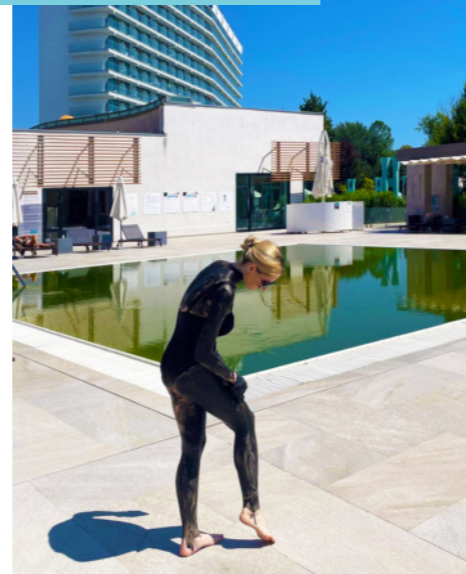

A ROMANIAN SPA

ANA HEALTH SPA

la **HOTEL EUROPA**
în EFORIE NORD

HOTEL EUROPA in EFORIE NORD

ACCOMMODATION FACILITIES

221 rooms all with seaside view and terrace;
Expandable sofa beds in Deluxe rooms and Junior Suites;
Ergonomic and comfortable mattresses;
High speed wireless and wired internet;
Flat-screen - TV · Desk · Safe box · Minibar ;
Coffee & Tea making facilities (in Deluxe rooms and Apartments)

Access at Aqua Salty Delight (outdoor swimming pool, indoor therapeutic pool with salt water, jacuzzi, saunas, gym);
Techirghiol Pool - exterior treatment base with salty water and sapropelic mud;
Private beach managed by Ana Hotels (5 min. from the hotel)
Wellness & Therapeutic massages;
Outdoor group activities

MERCUR SEASIDE GREAT CORNER

Meeting room with a capacity of to 60 people and terrace facing garden and beach. Ideal for workshops, and small size corporate events.

URANIA/ MEDEEA/ ATENA REFINING THE THIRD POWER