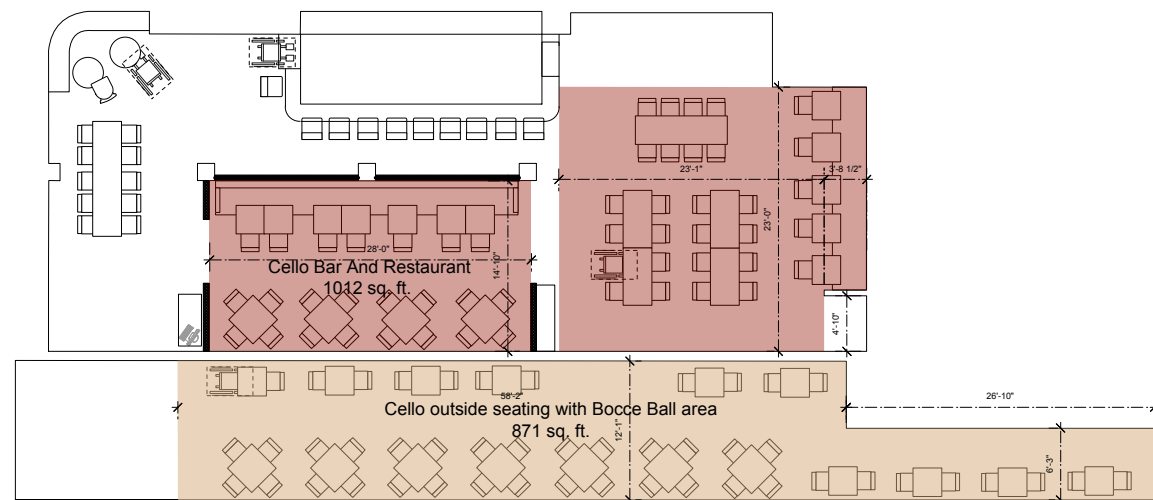

Cello Ristorante & Bar / Bocce Ball Area

Allegretto Vineyard Resort Paso Robles
2700 Buena Vista Drive • Paso Robles, CA 93446
Phone: (805) 369-2500
Reservations: (800) 764-4614
AllegrettoVineyardResort.com