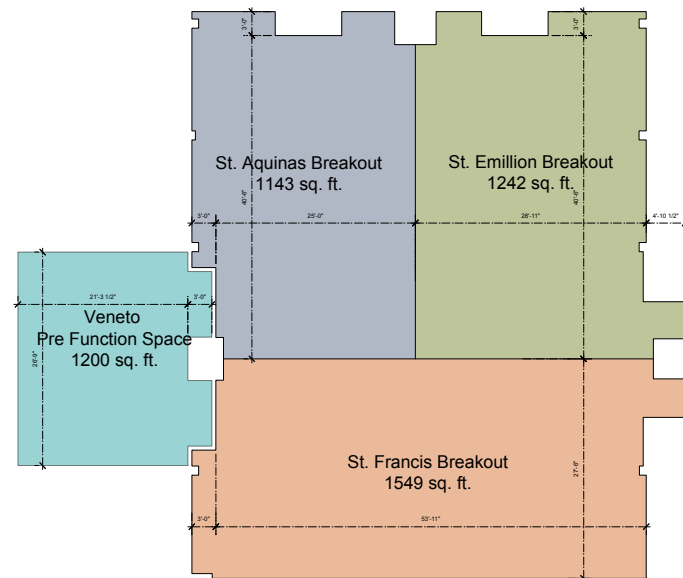

Veneto Ballroom & Conference Center