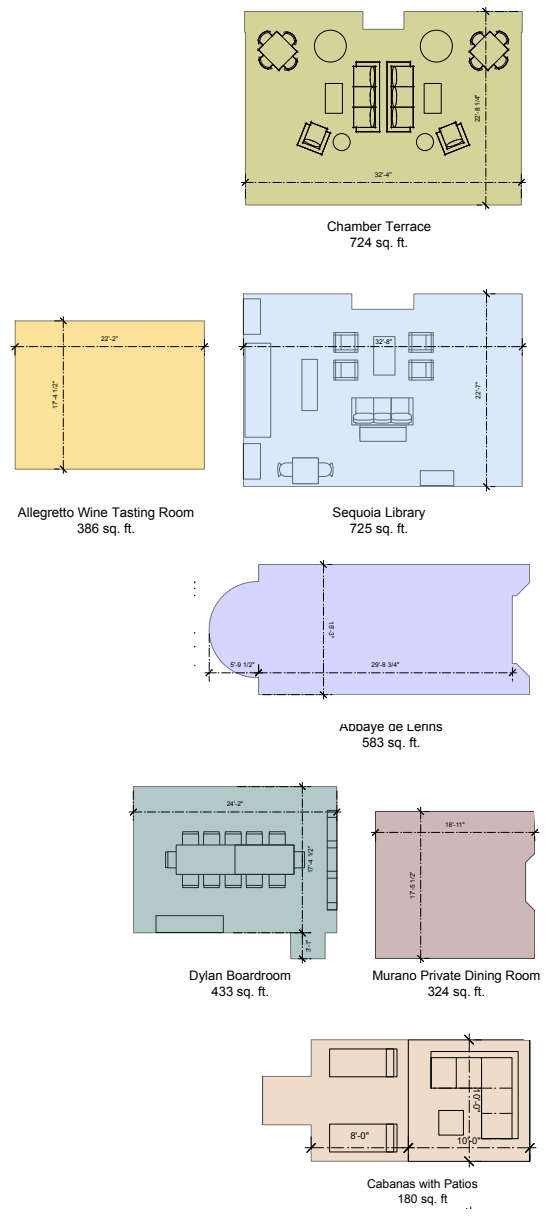

Allegretto

VINEYARD RESORT BY AYRES

MEMORABLE MEETINGS.

EXCEPTIONAL EVENTS.

Main Resort Grounds

Event Spaces

| Room/Space | Square Feet | Rounds of 10 or 12 | Cocktail Reception | Class-room | Theatre / Wedding Ceremony | U-Shape | Conference | Existing Set |
|---|--|--------------------|--------------------|------------|----------------------------|---------|------------|--------------|
| Veneto Ballroom & Conference Center | 3933 | 250 | 350 | 200 | 350 | | | |
| St. Francis Breakout | 1549 | 80 | 80 | 50 | 100 | 33 | 38 | |
| St. Aquinas Breakout | 1143 | 60 | 60 | 50 | 60 | 24 | 32 | |
| St. Emilion Breakout | 1242 | 60 | 60 | 50 | 60 | 24 | 32 | |
| Veneto Pre Function Space | 1200 | | | | | | | |
| Murano Private Dining Room | 324 | 12 | 20 | | | 12 | 18 | 18 |
| Dylan Board Room | 433 | | | | | | | 16 |
| Piazza Magica Courtyard | 11784 | 230 | 500 | | 175 | | | |
| Chamber Terrace (2nd Floor Terrace between Bridal Suites) | 724 | 24 | 30 | | 24 | | | |
| Vineyard View Walk & Garden | 6382 | 90 | 130 | | | | | |
| Abbaye de Lerins | 583 | 30 | 40 | | 50 | 22 | 24 | |
| Olive Orchard Quadrants | 20620 | | | | | | | |
| Mission South | 5292 | 140 | 200 | | 200 | | | |
| Mission North | 4422 | 50 | 80 | | 50 | | | |
| Manzanillo North | 6879 | 150 | 250 | | 250 | | | |
| Manzanillo South | 4027 | 50 | 100 | | 50 | | | |
| Cello Firepits and Bocce Ball Garden | 871 | | 80 | | | 22 | | 65 |
| Allegretto Wine Tasting Room | 386 | 24 | 40 | | | | | |
| Sequoia Library | 725 | | 20 | | | | | |
| Tent Pavilion | Flexible square footage up to 4500 square feet | | | | | | | |

Meeting space capacities shown above are maximum sets and do not include items such as audio visual equipment, dance floors, food service stations, etc.