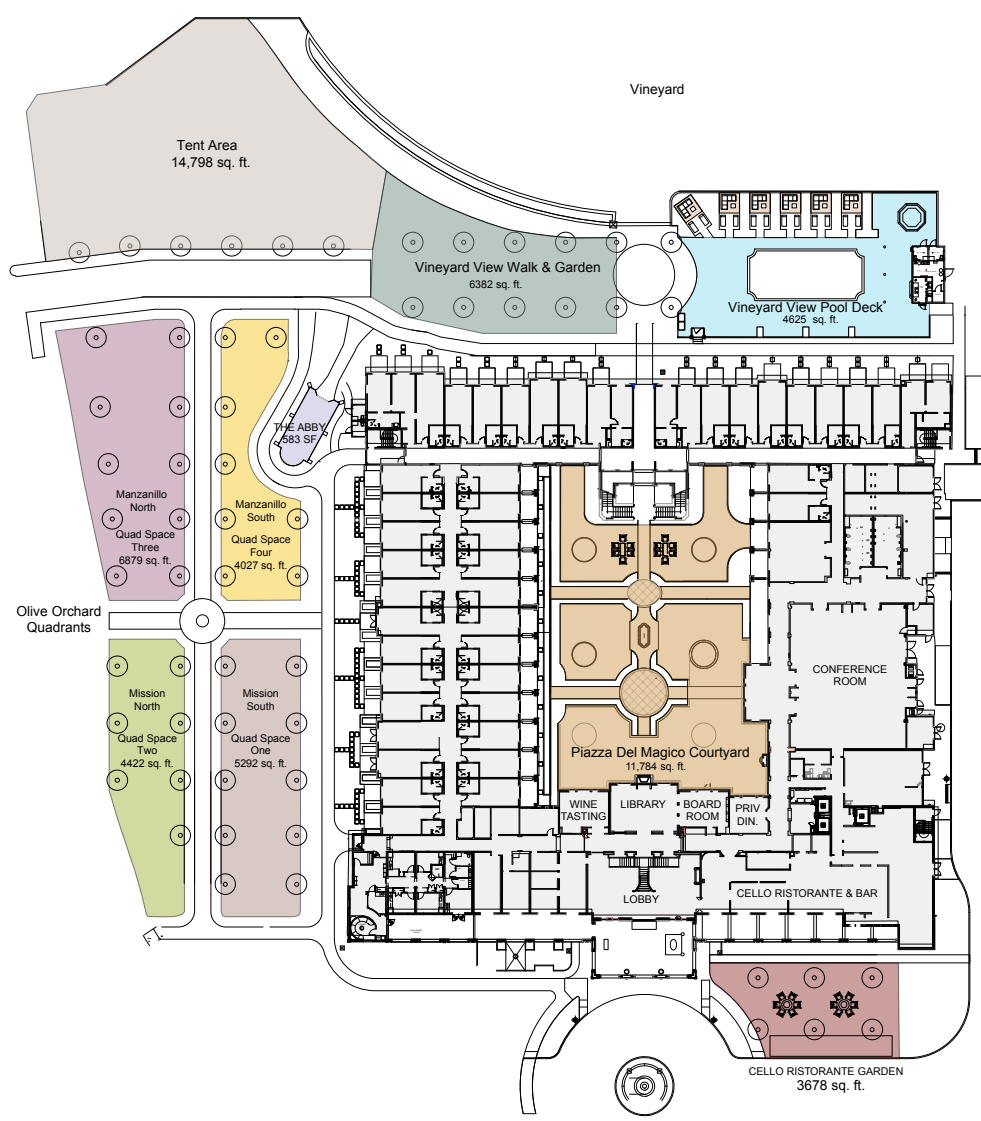

Allegretto

VINEYARD RESORT BY AYRES

MEMORABLE MEETINGS.

EXCEPTIONAL EVENTS.

Main Resort Grounds

Event Spaces

| Room/Space | Square Feet | Rounds of 10 or 12 | Cocktail Reception | Class-room | Theatre / Wedding Ceremony | U-Shape | Conference | Existing Set |
|---|--|--------------------|--------------------|------------|----------------------------|---------|------------|--------------|
| Veneto Ballroom & Conference Center | 3933 | 250 | 350 | 200 | 350 | | | |
| St. Francis Breakout | 1549 | 80 | 80 | 50 | 100 | 33 | 38 | |
| St. Aquinas Breakout | 1143 | 60 | 60 | 50 | 60 | 24 | 32 | |
| St. Emilion Breakout | 1242 | 60 | 60 | 50 | 60 | 24 | 32 | |
| Veneto Pre Function Space | 1200 | | | | | | | |
| Murano Private Dining Room | 324 | 12 | 20 | | | 12 | 18 | 18 |
| Dylan Board Room | 433 | | | | | | | 16 |
| Piazza Magica Courtyard | 11784 | 230 | 500 | | 175 | | | |
| Chamber Terrace (2nd Floor Terrace between Bridal Suites) | 724 | 24 | 30 | | 24 | | | |
| Vineyard View Walk & Garden | 6382 | 90 | 130 | | | | | |
| Abbaye de Lerins | 583 | 30 | 40 | | 50 | 22 | 24 | |
| Olive Orchard Quadrants | 20620 | | | | | | | |
| Mission South | 5292 | 140 | 200 | | 200 | | | |
| Mission North | 4422 | 50 | 80 | | 50 | | | |
| Manzanillo North | 6879 | 150 | 250 | | 250 | | | |
| Manzanillo South | 4027 | 50 | 100 | | 50 | | | |
| Cello Firepits and Bocce Ball Garden | 871 | | 80 | | | 22 | | 65 |
| Allegretto Wine Tasting Room | 386 | 24 | 40 | | | | | |
| Sequoia Library | 725 | | 20 | | | | | |
| Tent Pavilion | Flexible square footage up to 4500 square feet | | | | | | | |

Meeting space capacities shown above are maximum sets and do not include items such as audio visual equipment, dance floors, food service stations, etc.