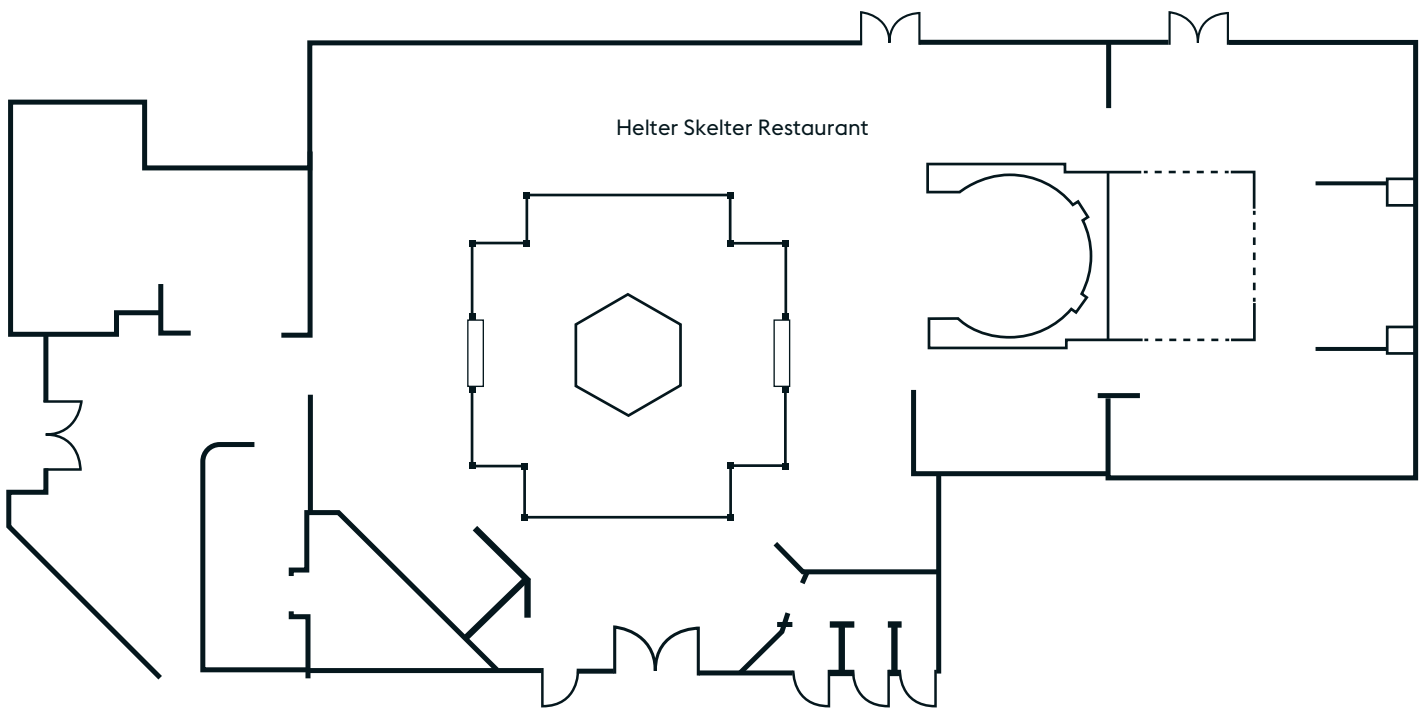

MEETING, EVENTS AND BANQUETING

FLOOR PLAN

Ground Floor

Ground Floor

Room Name	THEATRE STYLE	CLASSROOM STYLE	BOARDROOM STYLE	CABARET STYLE	BANQUETING STYLE	U-SHAPE STYLE	MAXIMUM HEIGHT (M)	MAXIMUM LENGTH (M)	MAXIMUM WIDTH (M)
Inspiration Suite	600	260	-	272	400	-	4	32	18
Inspiration 1	90	60	35	40	60	30	4	13	9
Inspiration 2	90	60	35	40	60	30	4	13	9
Inspiration 3	270	144	-	125	180	-	4	19	18
Inspiration 4	200	120	-	96	160	-	4	18	13
Activation I	70	40	30	40	60	24	2.3	9	10.8
Activation	50	20	20	24	30	18	2.3	9	6.8
Motivation	25	-	18	-	18	-	2.3	9	4
Vision	25	-	18	-	18	-	2.3	9	3.8
Spirit	12	-	4	-	-	-	2.3	4.9	2.7

Room Name	THEATRE STYLE	CLASSROOM STYLE	BOARDROOM STYLE	CABARET STYLE	BANQUETING STYLE	U-SHAPE STYLE	MAXIMUM HEIGHT (M)	MAXIMUM LENGTH (M)	MAXIMUM WIDTH (M)
Helter Skelter	150	-	-	-	-	-	-	33.2	12

To enquire about your
meeting or event