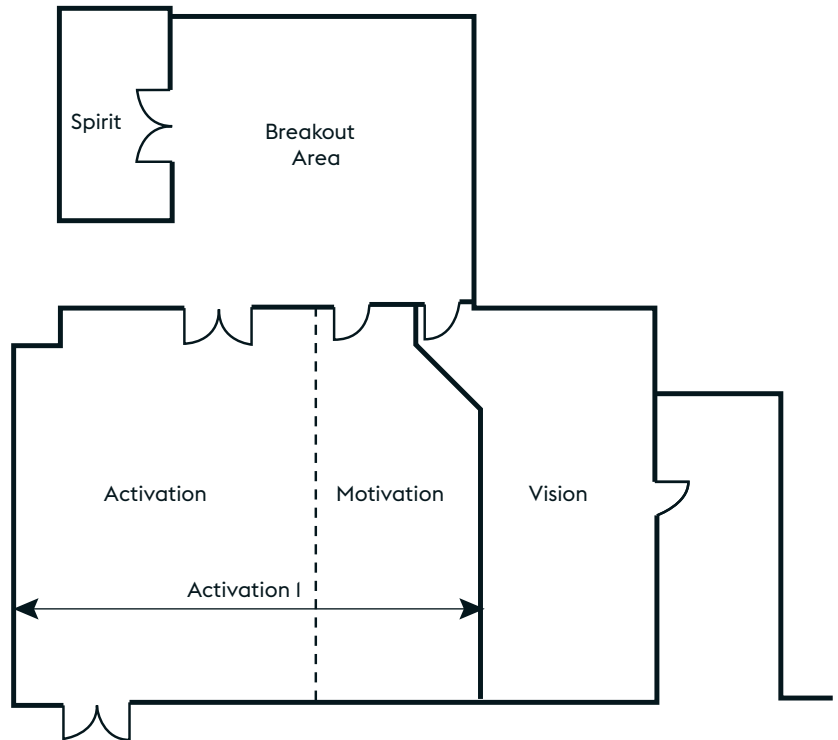

MEETING, EVENTS AND BANQUETING

FLOOR PLAN

Ground Floor

Ground Floor

Room Name	THEATRE STYLE	CLASSROOM STYLE	BOARDROOM STYLE	CABARET STYLE	BANQUETING STYLE	U-SHAPE STYLE	MAXIMUM HEIGHT (M)	MAXIMUM LENGTH (M)	MAXIMUM WIDTH (M)
Inspiration Suite	600	260	-	272	400	-	4	32	18
Inspiration 1	90	60	35	40	60	30	4	13	9
Inspiration 2	90	60	35	40	60	30	4	13	9
Inspiration 3	270	144	-	125	180	-	4	19	18
Inspiration 4	200	120	-	96	160	-	4	18	13
Activation I	70	40	30	40	60	24	2.3	9	10.8
Activation	50	20	20	24	30	18	2.3	9	6.8
Motivation	25	-	18	-	18	-	2.3	9	4
Vision	25	-	18	-	18	-	2.3	9	3.8
Spirit	12	-	4	-	-	-	2.3	4.9	2.7

To enquire about your meeting or event

meetme@Village-Hotels.com
01925 873281

VILLAGE BLACKPOOL

MEETING, EVENTS AND BANQUETING

FLOOR PLAN

BRAND NEW FOR 2023 - HUGE EVENT SPACE AND PRIVATE DINING IN THE HELTER SKELTER RESTAURANT

Room Name	THEATRE STYLE	CLASSROOM STYLE	BOARDROOM STYLE	CABARET STYLE	BANQUETING STYLE	U-SHAPE STYLE	MAXIMUM HEIGHT (M)	MAXIMUM LENGTH (M)	MAXIMUM WIDTH (M)
Helter Skelter	150	-	-	-	-	-	-	33.2	12

To enquire about your
meeting or event