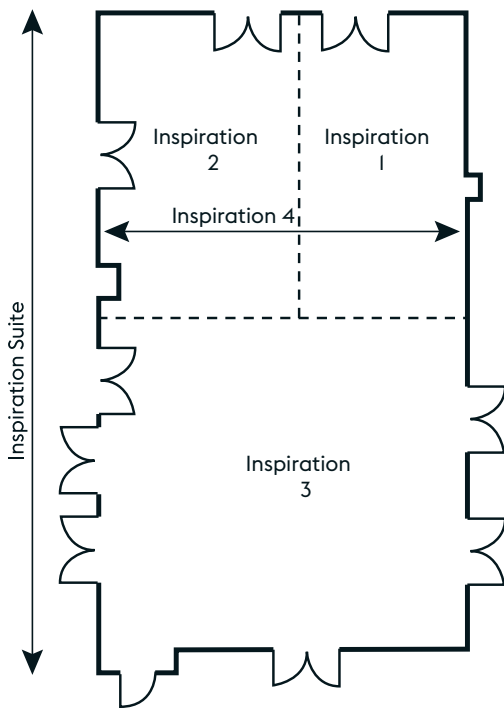

MEETING, EVENTS AND BANQUETING

FLOOR PLAN

Ground Floor

Ground Floor

Room Name	THEATRE STYLE	CLASSROOM STYLE	BOARDROOM STYLE	CABARET STYLE	BANQUETING STYLE	U-SHAPE STYLE	MAXIMUM HEIGHT (M)	MAXIMUM LENGTH (M)	MAXIMUM WIDTH (M)
Inspiration Suite	600	260	-	272	400	-	4	32	18
Inspiration 1	90	60	35	40	60	30	4	13	9
Inspiration 2	90	60	35	40	60	30	4	13	9
Inspiration 3	270	144	-	125	180	-	4	19	18
Inspiration 4	200	120	-	96	160	-	4	18	13
Activation I	70	40	30	40	60	24	2.3	9	10.8
Activation	50	20	20	24	30	18	2.3	9	6.8
Motivation	25	-	18	-	18	-	2.3	9	4
Vision	25	-	18	-	18	-	2.3	9	3.8
Spirit	12	-	4	-	-	-	2.3	4.9	2.7

Room Name	THEATRE STYLE	CLASSROOM STYLE	BOARDROOM STYLE	CABARET STYLE	BANQUETING STYLE	U-SHAPE STYLE	MAXIMUM HEIGHT (M)	MAXIMUM LENGTH (M)	MAXIMUM WIDTH (M)
Helter Skelter	150	-	-	-	-	-	-	33.2	12

To enquire about your
meeting or event