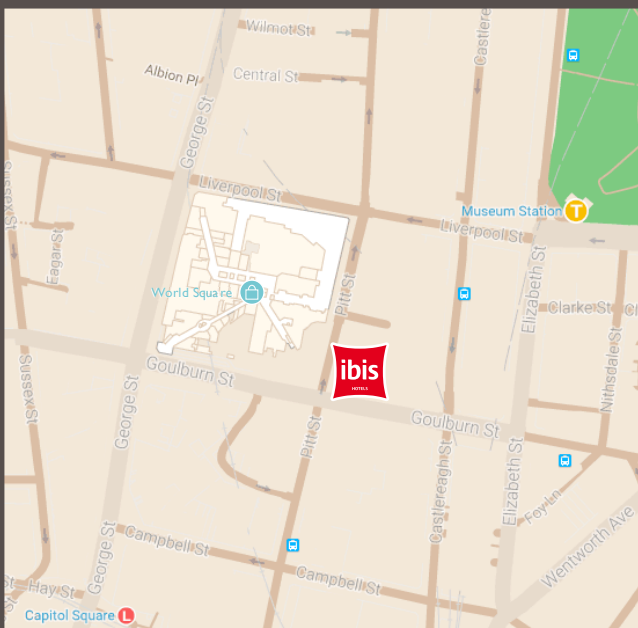

LOYALTY COUNTS

Le Club AccorHotels is the AccorHotels global loyalty program offering members rewards at over 3,400 hotels across 13 brands ranging from luxury to economy, in 92 countries. Members receive access to exclusive offers, free wi-fi and additional benefits when travelling and the best part is the points never expire.