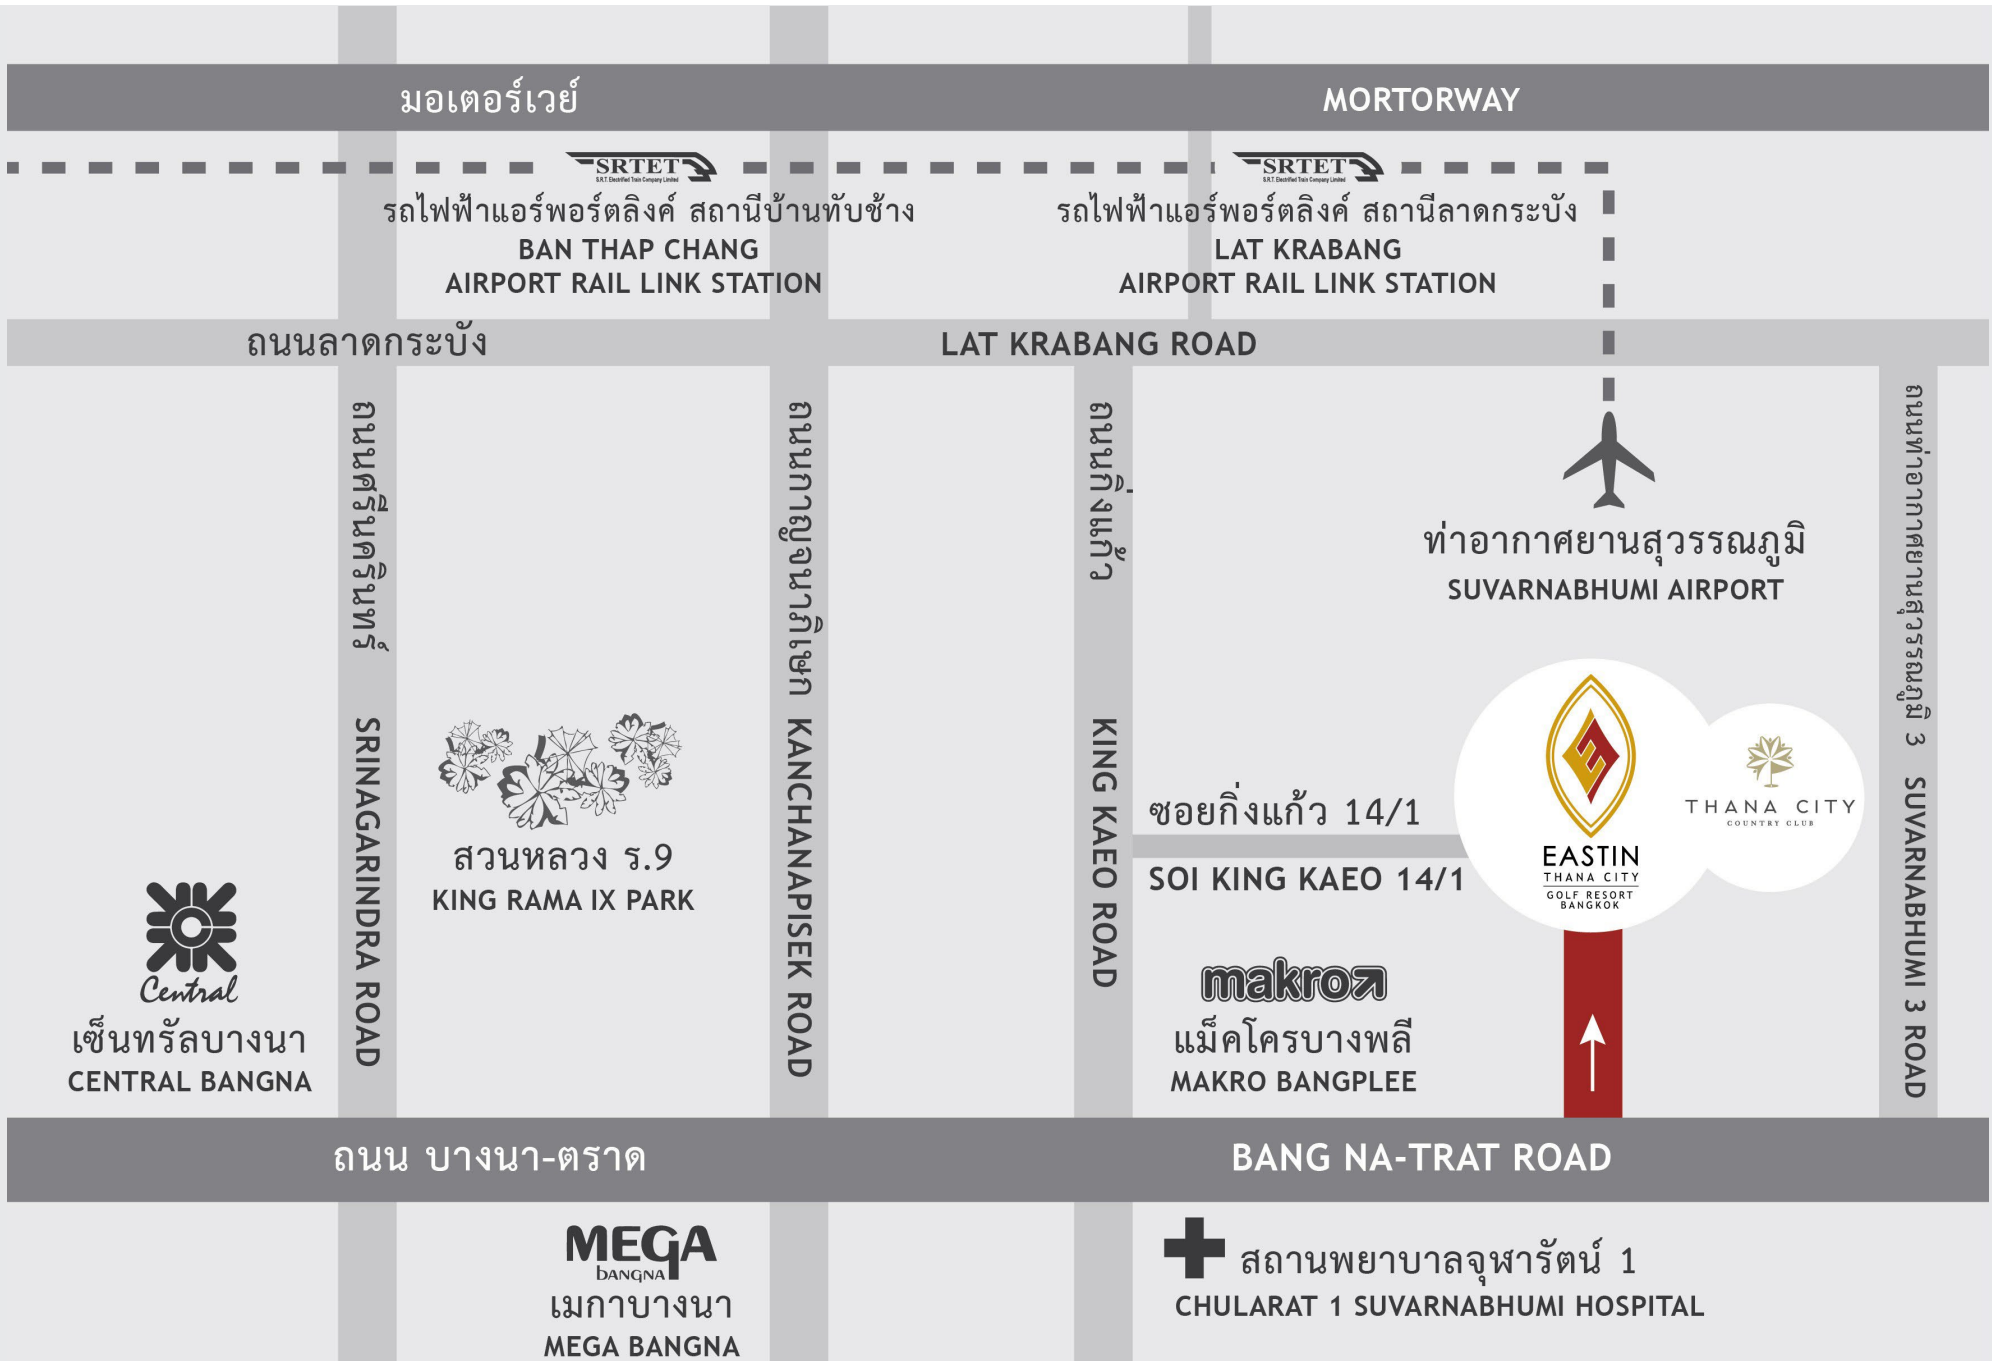

Eastin Thana City Golf Resort Bangkok

MAP

Eastin Thana City Golf Resort Bangkok

Superior (32 sqm.)

Eastin Thana City Golf Resort Bangkok

Superior (32 sqm.)

Eastin Thana City Golf Resort Bangkok

Superior Premium (32 sqm.)

Eastin Thana City Golf Resort Bangkok

Superior Premium (34 sqm.)

Eastin Thana City Golf Resort Bangkok

Superior Golf Course View (32 sqm.)

Eastin Thana City Golf Resort Bangkok

Superior Golf Course View (32 sqm.)

Eastin Thana City Golf Resort Bangkok

One Bedroom Suite(64 sqm.)

Eastin Thana City Golf Resort Bangkok

One Bedroom Suite (64 sqm.)

Eastin Thana City Golf Resort Bangkok

One Bedroom Golf Course View Suite (64 sqm.)