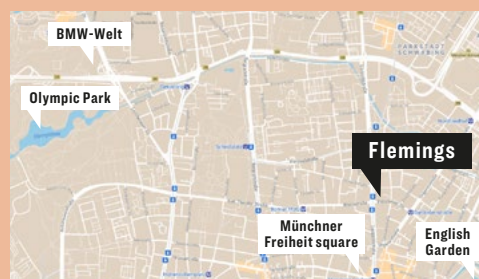

Mobility

32 parking spaces in underground car park for a fee / 2 electric charging stations (Tesla-compatible) / bike rental / storage for e-bikes, bicycles, motorbikes and scooters in the hotel / Potsdamer Str. tram stop right in front of hotel

Distances

English Garden 1 km / Olympic Park 2.5 km / BMW-Welt 3 km / Marienplatz 4 km / central train station 4.5 km / MOC München 6 km / Allianz Arena 7.5 km / exhibition and congress centre 10 km / international airport (MUC) 33 km