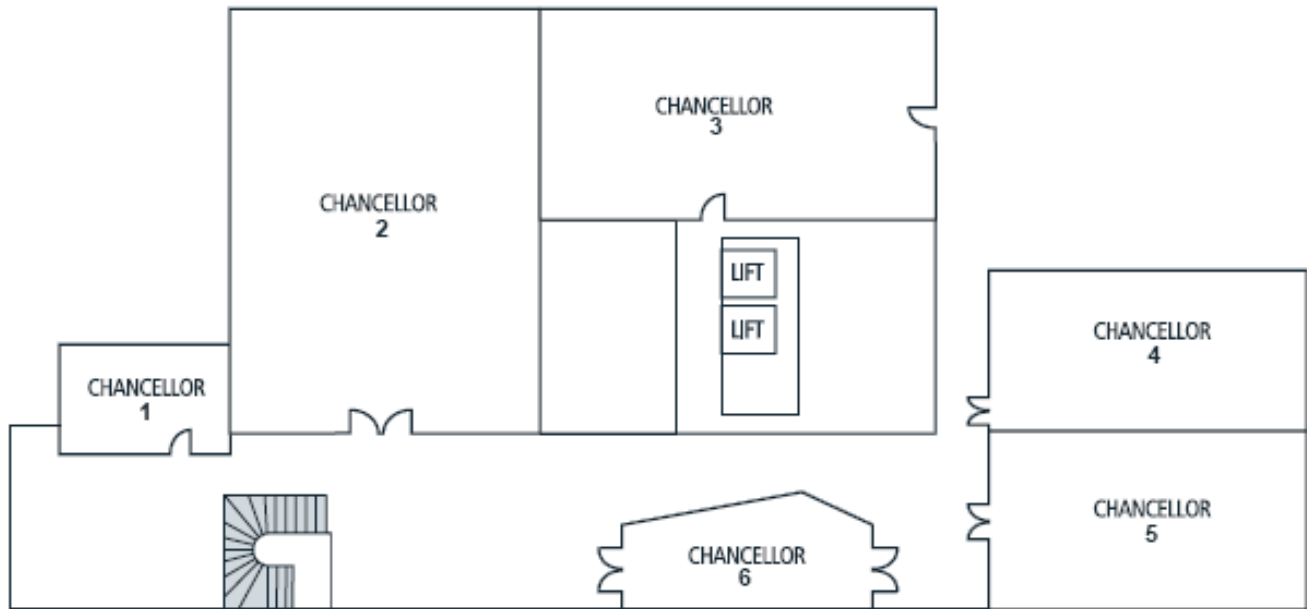

HOTEL GRAND CHANCELLOR

MELBOURNE

Function Room	Area sqm	Boardroom	Classroom	Theatre	U Shape	Cabaret	Banquet
							
Chancellor 1	20	8	n/a	n/a	n/a	n/a	n/a
Chancellor 2	100	40	45	100	40	56	70
Chancellor 3	80	30	40	80	30	40	50
Chancellor 4	50	20	20	50	20	32	40
Chancellor 5	50	20	20	50	20	32	40
Chancellor 6	30	10	n/a	20	10	n/a	n/a