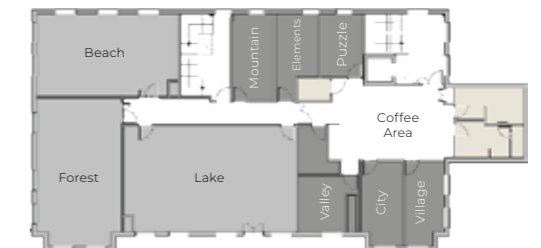

GROUND FLOOR

- Reception
- Kitchen & Staff Area
- Conference Room
- Syndicate
- Training Room
- WC

FIRST FLOOR

Room Name	Theatre	U Shape	Boardroom	Classroom	Exam	Cabaret	Banquet	Horseshoe	Reception	Dimensions (m)	Sq m
Hook Heath Suite	202	38	58	60	40	150	150	38	250	16.9 x 9.8	167
Hook	80	25	30	35	18	50	60	25	-	9.8 x 8.7	85
Heath	80	25	30	35	18	50	60	25	-	9.8 x 8.0	81
Forest	45	26	28	32	16	40	-	26	-	10.2 x 6.0	61
Beach	45	25	28	16	16	32	-	25	-	9.9 x 5.8	57
Lake	70	32	48	30	15	55	-	40	-	12.1 x 7.3	44
Mountain	-	-	12	-	-	-	-	8	-	6.1 x 2.9	18
Elements	-	-	8	-	-	-	-	8	-	6.0 x 2.9	17
Puzzle	-	-	8	-	-	-	-	8	-	6.0 x 4.5	17
Village	-	-	10	-	-	-	-	8	-	4.9 x 2.9	13
City	-	-	10	-	-	-	-	8	-	4.9 x 2.9	13
Valley	-	-	8	-	-	-	-	8	-	4.0 x 3.2	12
Boardroom*	-	-	20	-	-	-	-	20	-	7.3 x 5.7	42