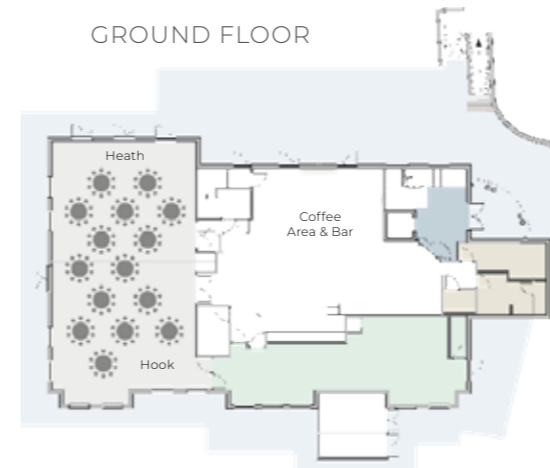

GROUND FLOOR

- Reception
- Kitchen & Staff Area
- Conference Room
- Syndicate
- Training Room
- WC

FIRST FLOOR

Room Name	Theatre	U Shape	Boardroom	Classroom	Exam	Cabaret	Banquet	Horseshoe	Reception	Dimensions (m)	Sq m
Hook Heath Suite	202	38	58	60	40	150	150	38	250	16.9 x 9.8	167
Hook	80	25	30	35	18	50	60	25	-	9.8 x 8.7	85
Heath	80	25	30	35	18	50	60	25	-	9.8 x 8.0	81
Forest	45	26	28	32	16	40	-	26	-	10.2 x 6.0	61
Beach	45	25	28	16	16	32	-	25	-	9.9 x 5.8	57
Lake	70	32	48	30	15	55	-	40	-	12.1 x 7.3	44
Mountain	-	-	12	-	-	-	-	8	-	6.1 x 2.9	18
Elements	-	-	8	-	-	-	-	8	-	6.0 x 2.9	17
Puzzle	-	-	8	-	-	-	-	8	-	6.0 x 4.5	17
Village	-	-	10	-	-	-	-	8	-	4.9 x 2.9	13
City	-	-	10	-	-	-	-	8	-	4.9 x 2.9	13
Valley	-	-	8	-	-	-	-	8	-	4.0 x 3.2	12
Boardroom*	-	-	20	-	-	-	-	20	-	7.3 x 5.7	42