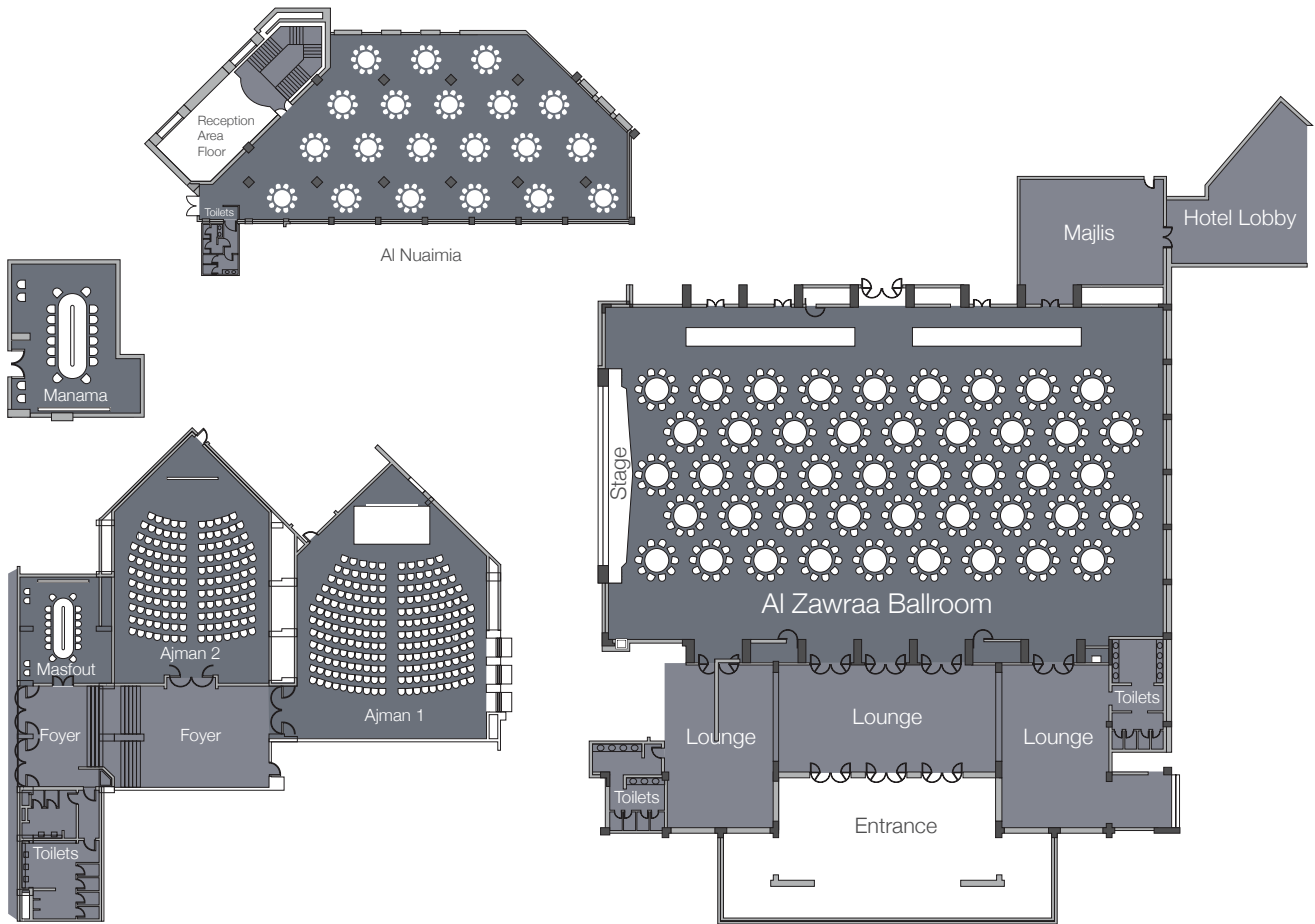

Venues

Conference and Banquet

At the luxury Ajman Hotel, you can transform your special occasion into the best event of your life. In Ajman Hotel Wedding Hall and Facilities that you can rely on, day and night, to make things happen exactly the way you imagine. Our professional team is always willing to go the extra mile. With our selection of exceptional indoor and outdoor venues.

Indoor Venues	m²	Height (m)	Theatre	Classroom	Banquet	Cocktail	U-Shape	Boardroom
Al Zawraa Ballroom 1/Stage	310/120	6.6	300	100	200	250	60	64
Al Zawraa Ballroom 2	310	6.6	280	90	160	200	60	60
Al Zawraa Ballroom 3	380	6.6	300	100	200	300	60	64
Al Zawraa Ballroom 1, 2, 3,	1,100	6.6	1,200	350	800	1,200	-	-
Al Nuaimia	465	3,5	200	60	300	350	60	60
Ajman Meeting Room 1	200	3.0	200	90	130	160	50	60
Ajman Meeting Room 2	160	3.0	150	60	100	120	45	60
Masfout Boardroom	50	2.6	-	-	-	-	-	14
Manama Boardroom	54	2.25	-	-	-	-	-	14

Panoramic Seafront View

Seafront well-manicured lawns offering over 4,000 square meter event space that showcase the beauty of Ajman Hotel. These magical facilities can accommodate up to 900 guests and host lavish to intimate ceremonies that your guest will never forget.

Indoor Venues	m²	Height (m)	Theatre	Classroom	Banquet	Cocktail	U-Shape	Boardroom
Blazon Lawn	1,100	-	900	200	200	600	80	60
Palm Lawn	720	-	-	-	250	350	40	-