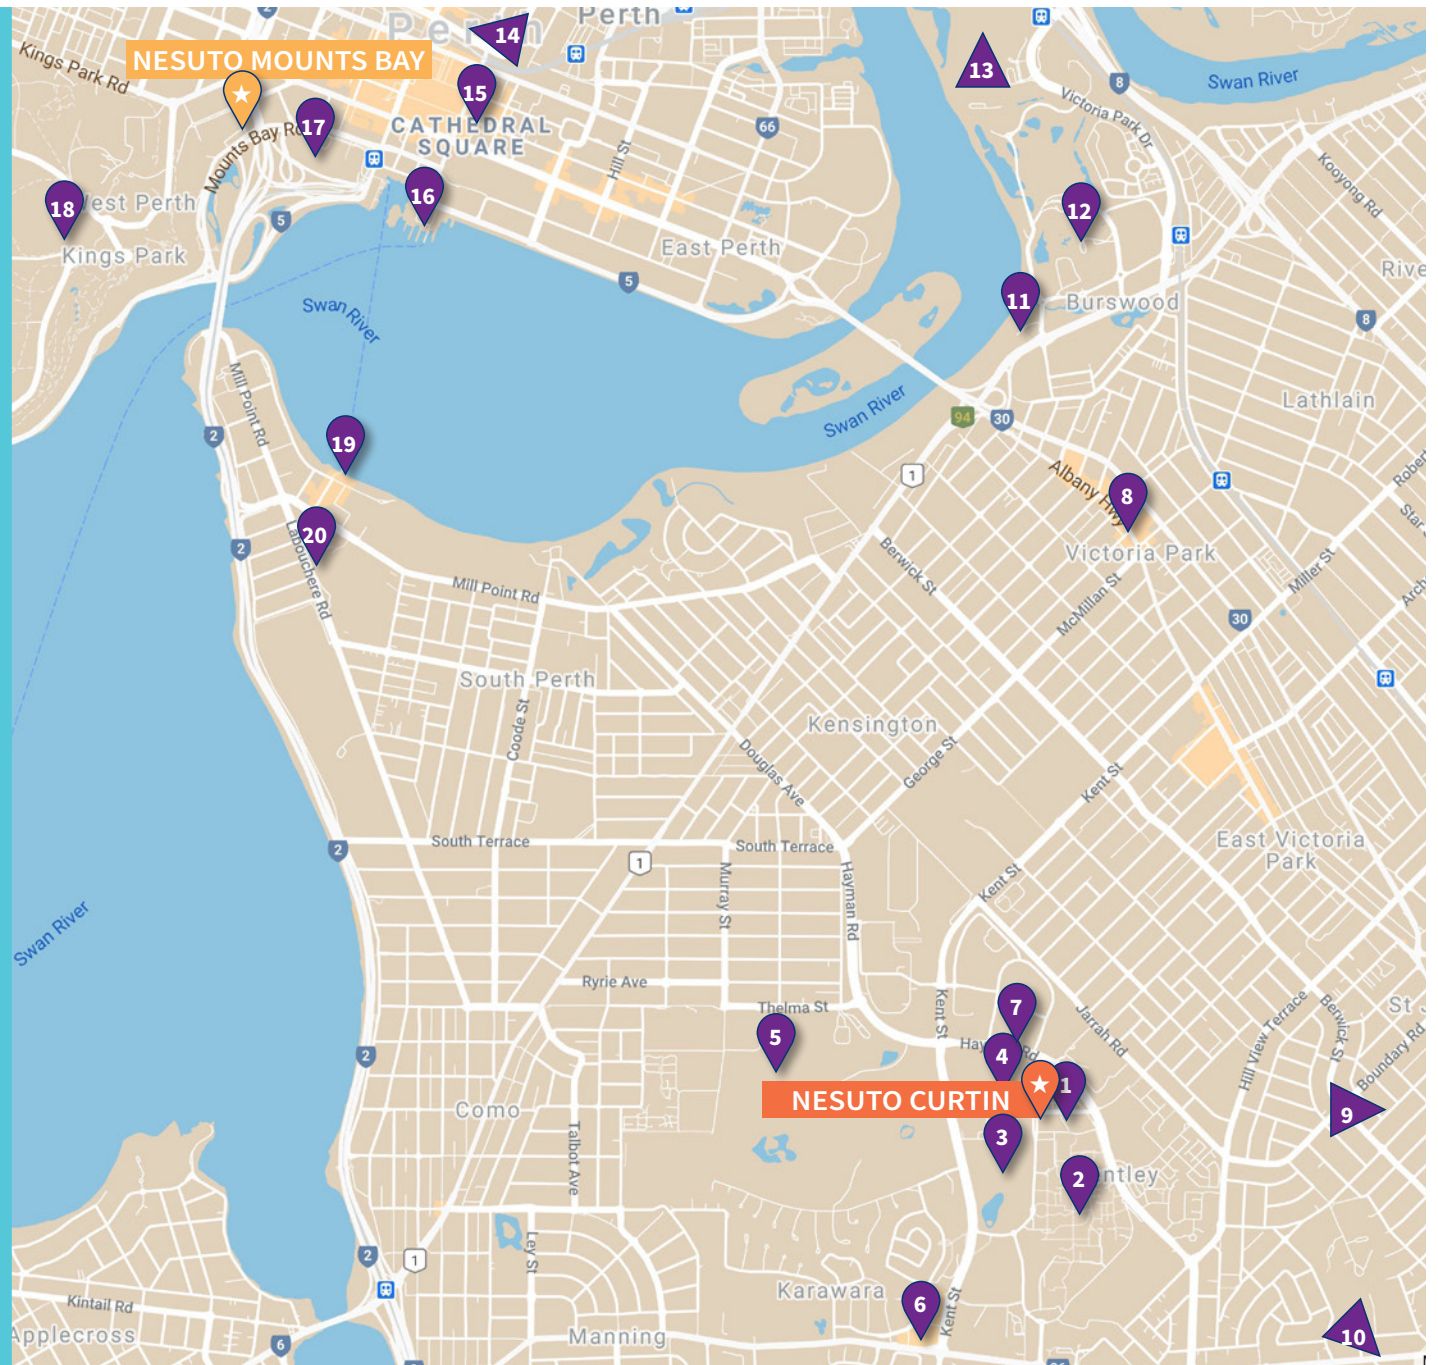

Our new build Nesuto Curtin Perth Hotel, offers the benefits and convenience of either a hotel room or two- bedroom suite, perfect to use as a base to explore Curtin University and its surrounds.

Nesuto Curtin Perth Hotel is well placed as a premier hotel located in The Exchange, Curtin University's first dedicated industry-connected innovation precinct, set within the university grounds opposite Curtin Stadium near Technology Park, Perth Hockey Stadium and the famous Optus Stadium.

Our location makes it an ideal base for solo travellers, families visiting students or groups travelling for sporting events.

Nesuto. stay real.

NESUTO CURTIN AND SURROUNDS

1. Curtin Exchange
2. Curtin University
3. Curtin Stadium
4. Perth Hockey Stadium
5. Collier Park Golf Course
6. Waterford Plaza
7. Technology Park
8. Victoria Park Central
9. Bentley Hospital
10. Westfield Carousel
11. Telethon Community
Cinemas Burswood
12. Crown Entertainment Complex
13. Optus Stadium
14. Perth Cultural Centre
15. City of Perth Library
16. Elizabeth Quay
17. Perth Convention
& Exhibition Centre
18. Kings Park and Botanic Gardens
19. Mends St Jetty
& South Perth Foreshore
20. Perth Zoo