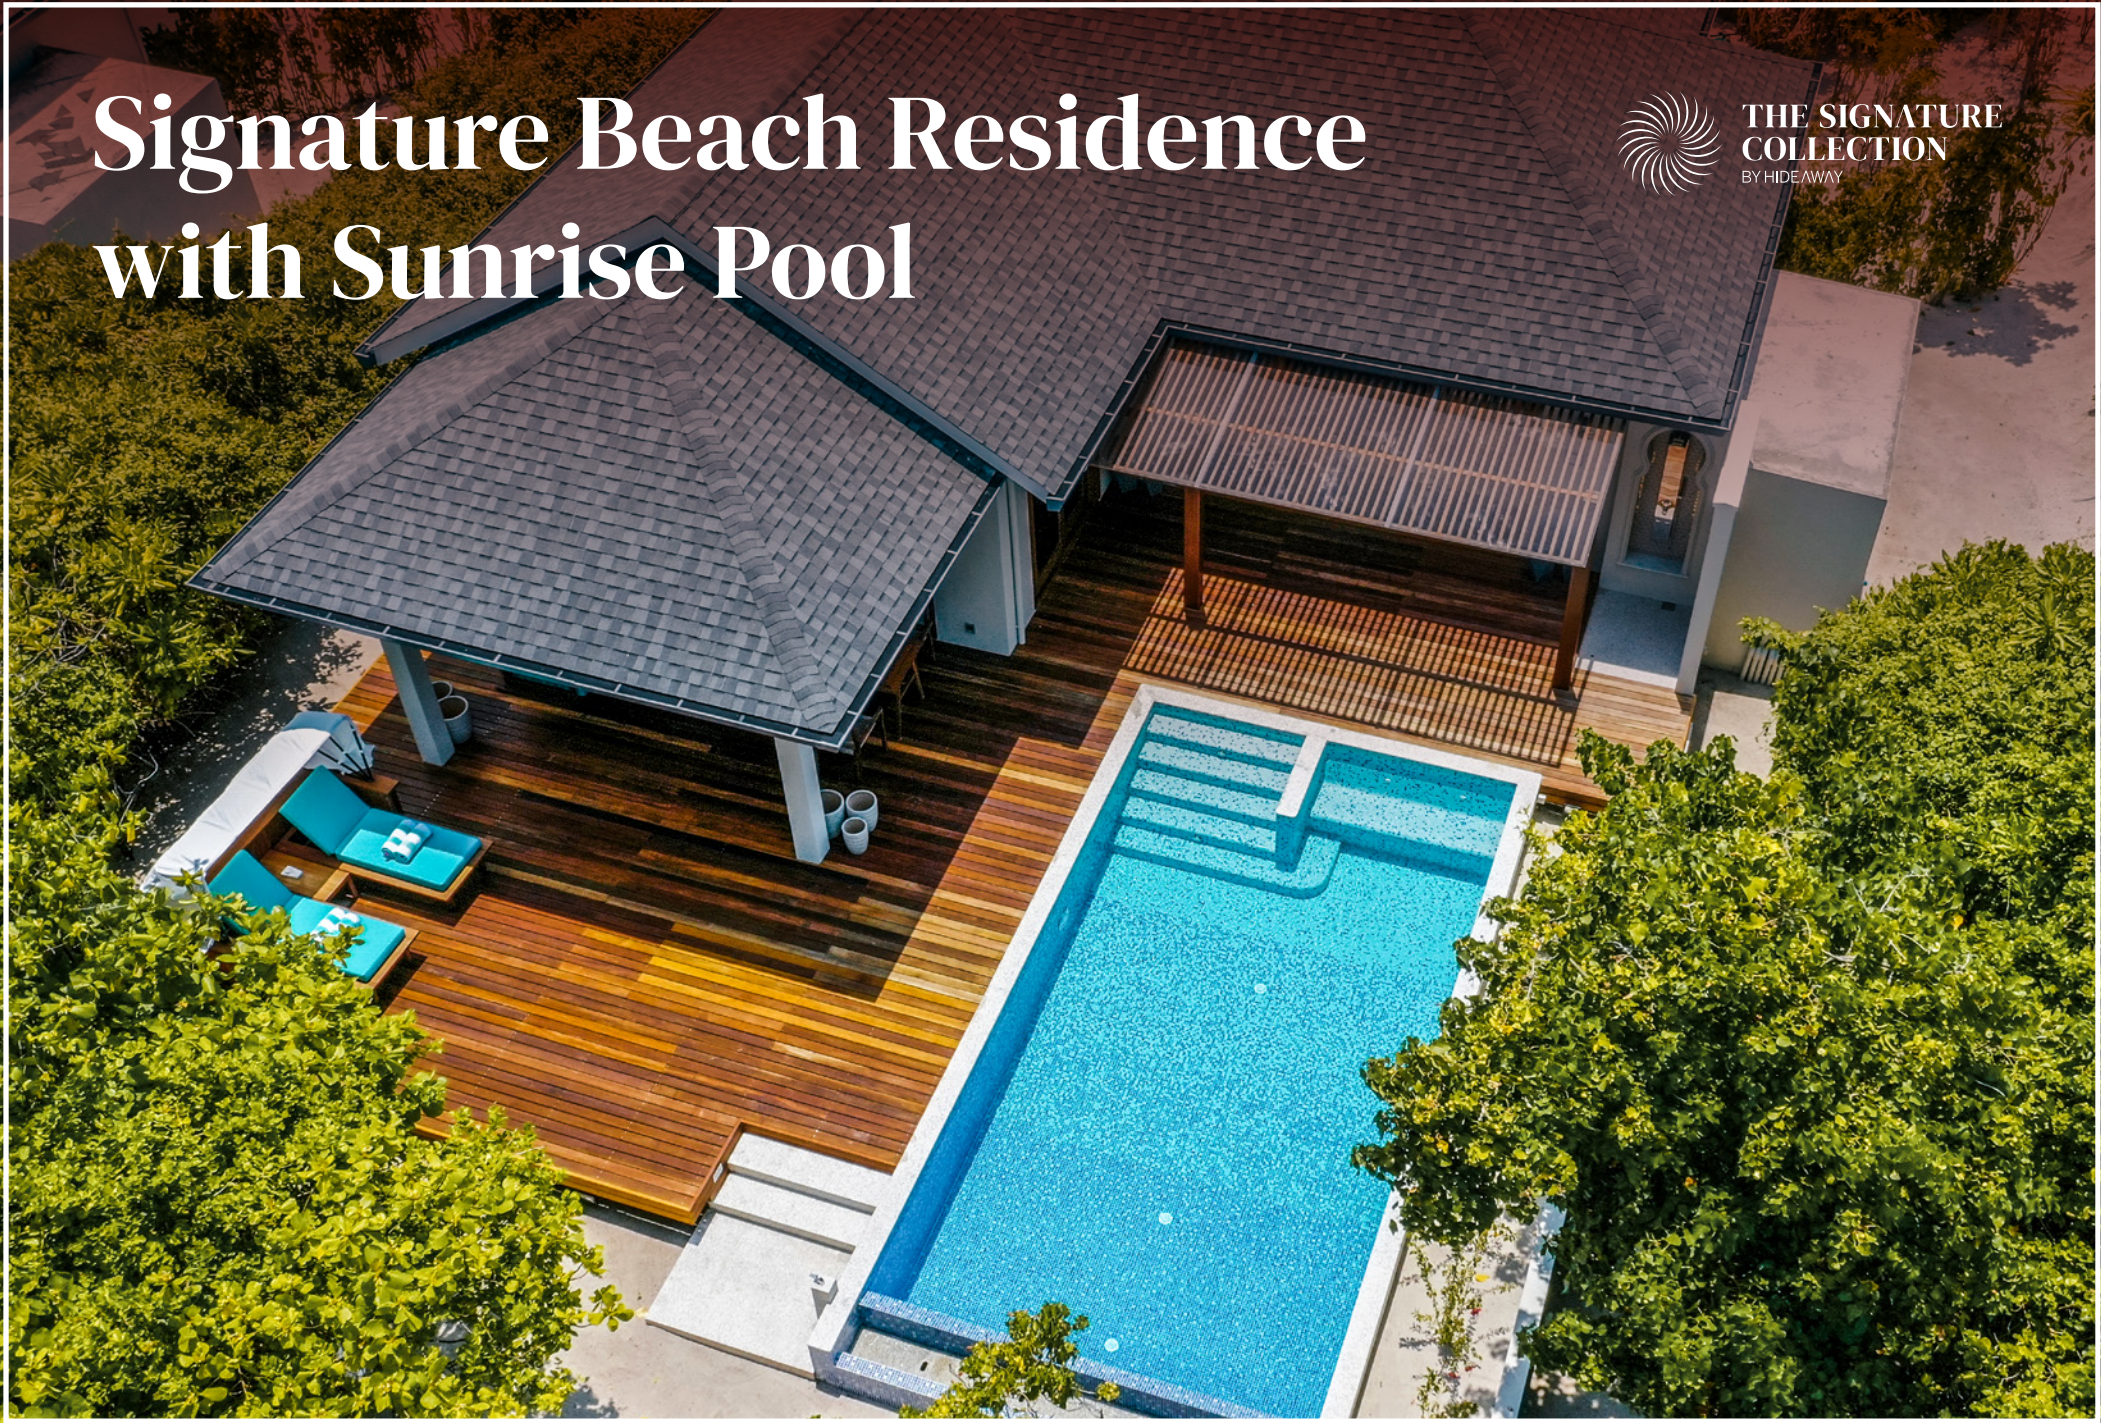

Signature Beach Residence with Sunrise Pool

THE SIGNATURE
COLLECTION
BY HIDEAWAY

Our Highest-Tier One-Bedroom Beach Residence

IDEAL FOR
2 People

ROOMS
1 Bedroom

SIZE
350 Sqm

AVAILABILITY
3 Villas

The Signature Beach Residence is the perfect option for couples seeking an intimate escape, but who still want to enjoy a spacious living area. These large private residences provide everything that you need to relax, unwind and enjoy the Maldives at its best.

**THE SIGNATURE
COLLECTION**
BY HIDEAWAY

Space, Privacy, Connection

A level above the already spacious and private Deluxe Beach Residence at Hideaway

- Direct access to luminous white sandy beaches at the North Point Beach
- Blend of Middle Eastern styles and textures, complimented with artisan-made furniture and enticing glass fittings
- Spacious bedroom with scenic views and has an ensuite bathroom
- Designer fittings: spacious interiors with designer carpets, hand-crafted fittings, and lavish custom-designed headboard
- Spacious bathroom, with free standing jacuzzi bathtub, multi-jet rain shower, designer wash basins, and mirror TV
- Handcrafted wooden private deck with swing, sofas, sunbeds, and open-air outdoor rain shower
- Private Swimming Pool with In-Pool Jacuzzi
- State of the art surround sound system, complimented with multimedia entertainment
- Smart TV and designer couches available
- Select in-room branded amenities and accessories