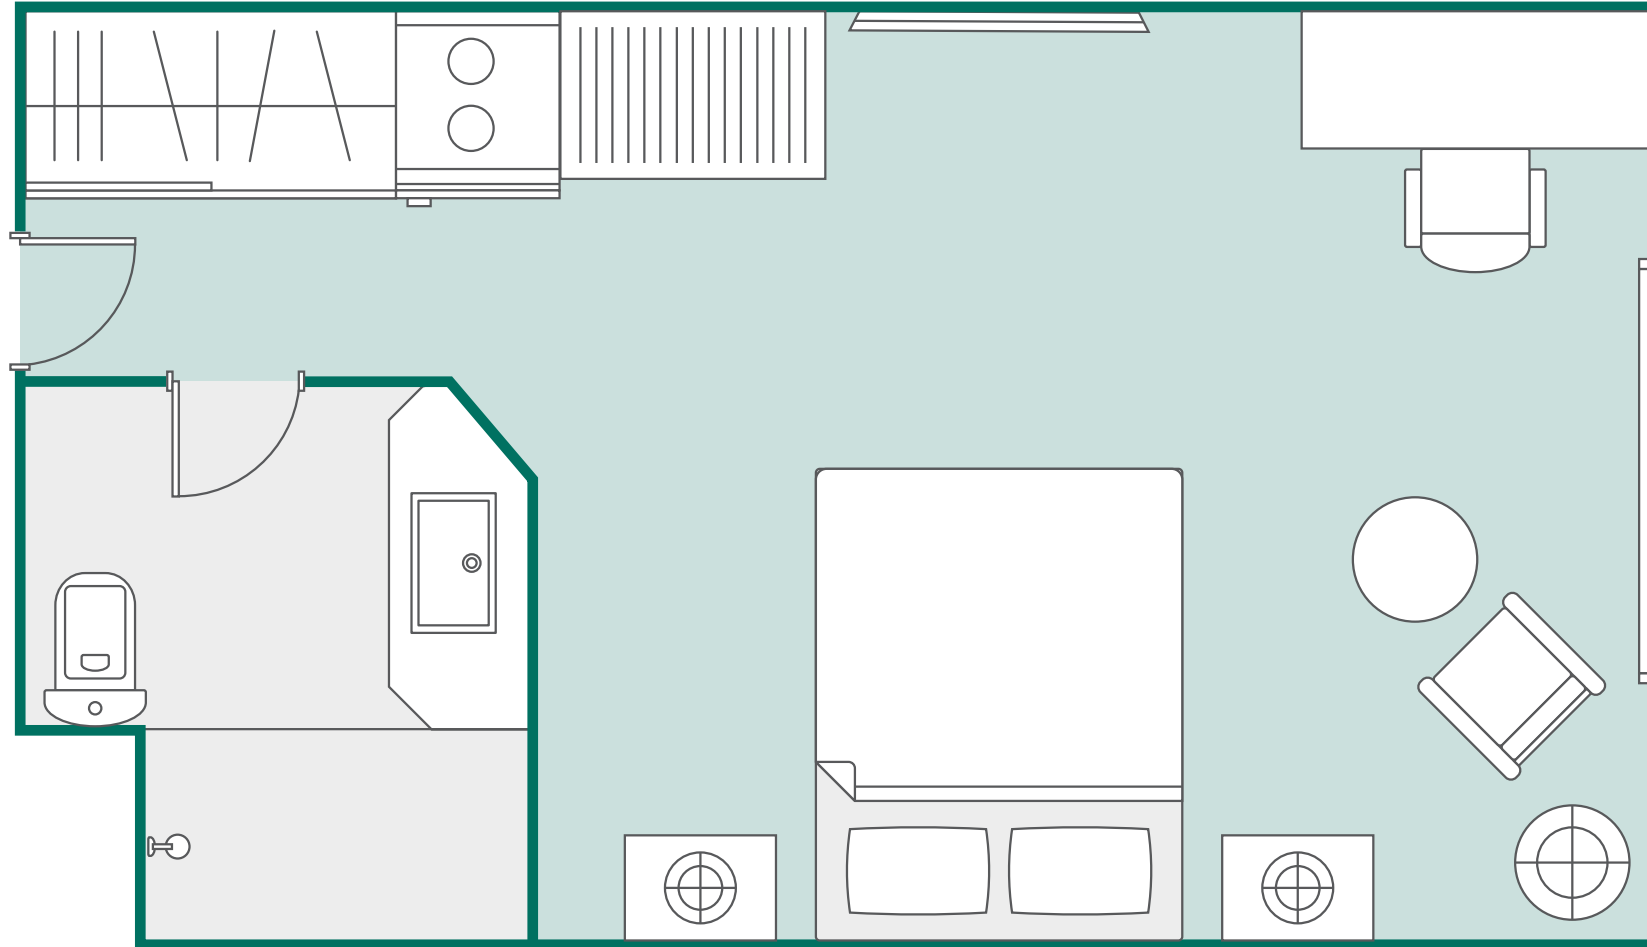

SUNWAY HOTEL GEORGETOWN - PREMIER KING ROOM

Room Size: 28 sqm

All room layout plans contained herein are for reference only and shall not constitute any warranty whether expressly or implicitly. The room layout plans used are for illustrative and general indication purpose only and are not intended to express the specific layouts and dimensions of the hotel's guestrooms. Each room layout serves only as guidance and do not necessarily represent the final and/or the assigned guestroom.