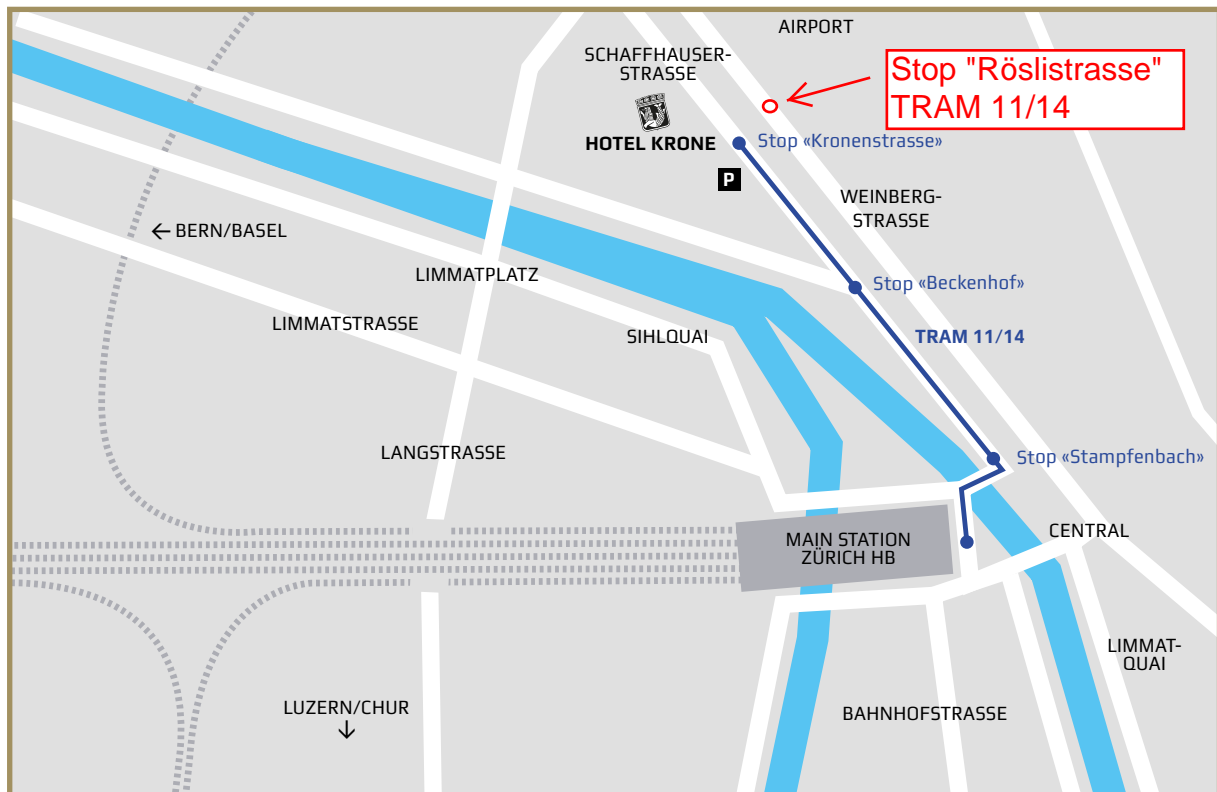

How to find us

By car

From Schaffhausen/Airport/Winterthur/St. Gallen

Direction **Zürich City** → pass through **Schöneichtunnel** and **Milchbucktunnel** → keep right direction **Wipkingen** → turn right until **Schaffhauserplatz** → follow the hotel sign and turn right → the hotel is on the right hand side

From Bern/Basel/Genf

Direction **Zürich City** → direction **Schaffhausen/Winterthur/Flughafen** → across the Hardbrücke → direction **Schaffhauserplatz/Zoo/Höngg** → follow the road until **Schaffhauserplatz** → follow the hotel sign and turn right → the hotel is on the right hand side

With the public transport

From the airport

Tram Nr. **10** (direction «Bahnhofplatz/HB») until «Milchbuck» → change to Tram Nr. **14** (direction «Triemli») → get off at «Kronenstrasse»

Or

**13.7.-19.8. Diversion Tram
11/14 via Röslistrasse**

From the main station (Zürich HB)

Mit Nr. **14** (direction «Seebach») or Nr. **11** (direction «Auzelg») → get off at «Kronenstrasse»