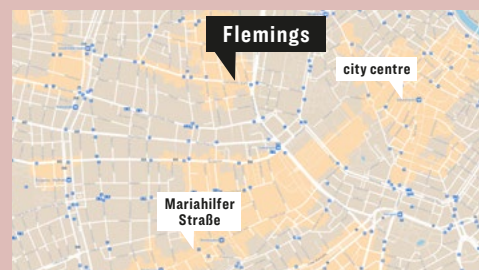

FLEMINGS

SELECTION
WIEN CITY

Flemings Selection Hotel Wien-City
Josefstädter Straße 10-12
1080 Vienna

Contact

+43 1 20599-0
Event sales: +43 1 22737-5016
conference.vic@flemings-hotels.com
www.flemings-hotels.com

Mobility

25 reserved parking spaces in the ASTORIA garage / 2 electric charging stations (both compatible with Tesla, 1 also for other electric cars)

Distances

Exhibition and congress centre 5.8 km / central train station 4.0 km / city centre 1.1 km / Mariahilfer Straße 1 km / Prater 3.9 km / Naschmarkt 1.5 km / Schönbrunn Palace 4.8 km / airport 20 km