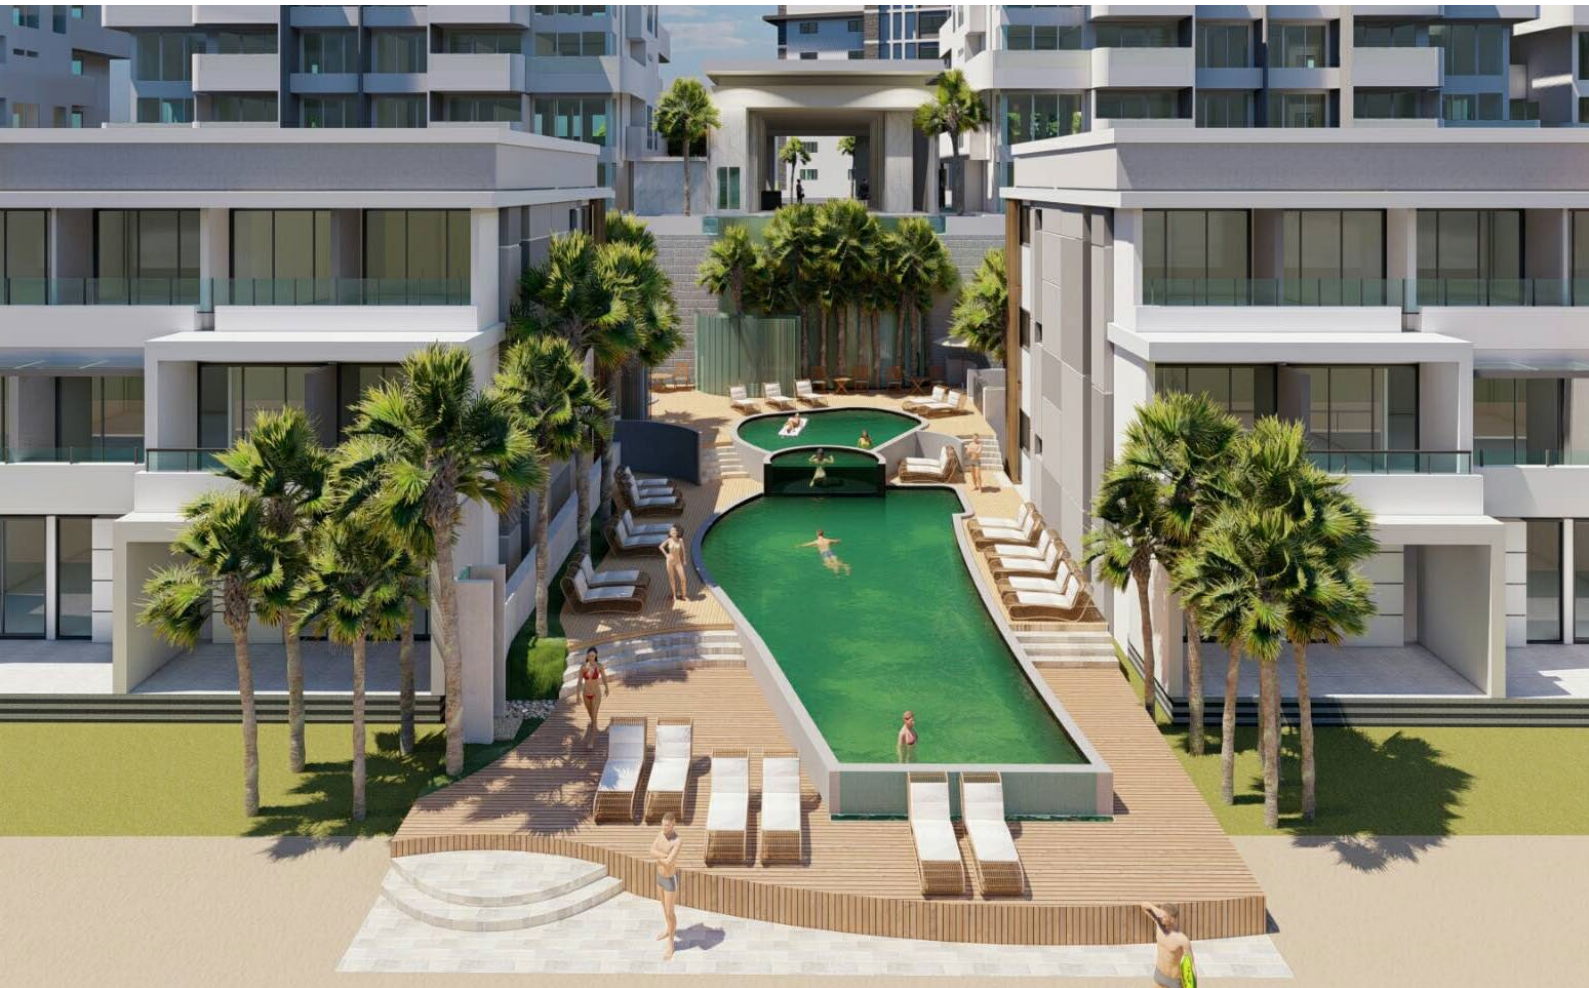

**EASTIN**  
RESORT  
RAYONG

# Eastin Resort Rayong

Eastin Resort Rayong is situated right on the shore and white sandy of Phayun Beach, with crystal clear water of the Gulf of Thailand. Resort will offer 172 comfortably rooms and suites which will provide the most convenience and safety stay for all guests. All rooms and suites were designed with the combination of modernity, relaxation and efficiency. Perfectly for all kind of holidays.