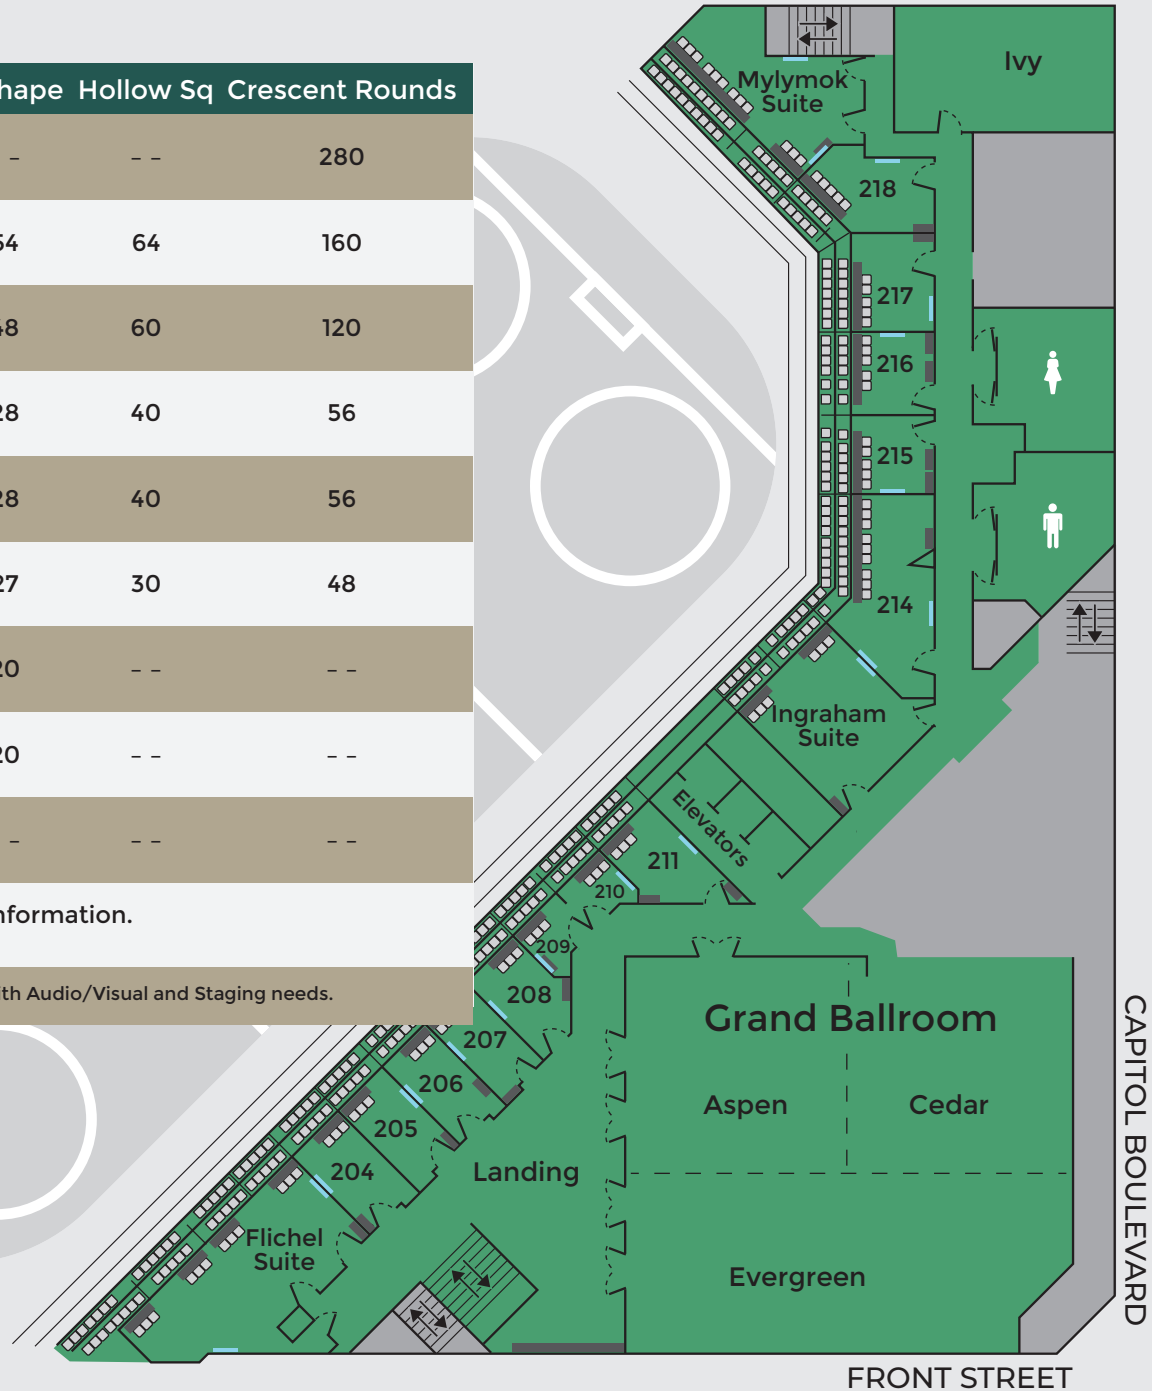

The Grove Hotel – 18,212 square feet of meeting and event space
Idaho Central Arena – 20,000 square feet of meeting and event space

LOADING DOCK GARAGE ENTRANCE

4TH FLOOR TERRACE

3RD FLOOR MEETING SPACE

2ND FLOOR MEETING SPACE

ARENA SEATING

ARENA FLOOR

Room	Rounds	Seats	Square Feet
Arena Floor	80	1,432	20,000
Lower Bowl	N/A	2,394	N/A
Upper Bowl	N/A	2,119	N/A

Idaho Central Arena is a multi-purpose venue specializing in:

- Live Events
- Corporate Events
- Sporting Events
- Trade Shows and Expos
- Private and Social Events

All in the heart of downtown Boise.

Room	Rounds	Class	Conference	Theater	U-Shape	Hollow Sq	Crescent	Rounds
Grand Ballroom 6,845 Sq Feet 80'x85'x16'	370	250	--	546	--	--		280
Aspen/Cedar 3,440 Sq Feet 40'x86'x16'	200	158	--	320	54	64		160
Evergreen 3,250 Sq Feet 38'x84'x16'	150	133	--	300	48	60		120
Aspen 1,720 Sq Feet 40'x43'x16'	80	68	--	150	28	40		56
Cedar 1,720 Sq Feet 40'x43'x16'	70	68	--	150	28	40		56
Ivy 1,006 Sq Feet 43'x24'x9'	62	36	24	78	27	30		48
Flichel Suite 785 Sq Feet 15'x46'x9'	40	35	20	52	20	--		--
Ingraham Suite 660 Sq Feet 26'x24'x9'	30	25	18	50	20	--		--
Mylymok Suite 605 Sq Feet 10'x36'x9'	20	20	18	58	--	--		--
Arena Suites 204-218	Subject to availability, inquire for more information.							

*Capacities based on seating only. Please reach out to your Sales Manager with Audio/Visual and Staging needs.

Room	Rounds	Class	Conference	Theater	U-Shape	Hollow Sq	Crescent	Rounds
Riverfork 1,056 Sq Feet 44'x24'x7'-7"	60	46	28	110	28	32	48	
Whitewater 945 Sq Feet 24'x39'x7'-6"	50	40	24	80	22	26	40	
Rapids 880 Sq Feet 44'x20'x7'-6"	50	40	28	73	26	28	36	
Cattails 745 Sq Feet 24'x30'x7'-10"	--	--	16	--	--	--	--	
Clearwater 685 Sq Feet 26'x26'x7'-4"	36	25	18	54	18	22	24	