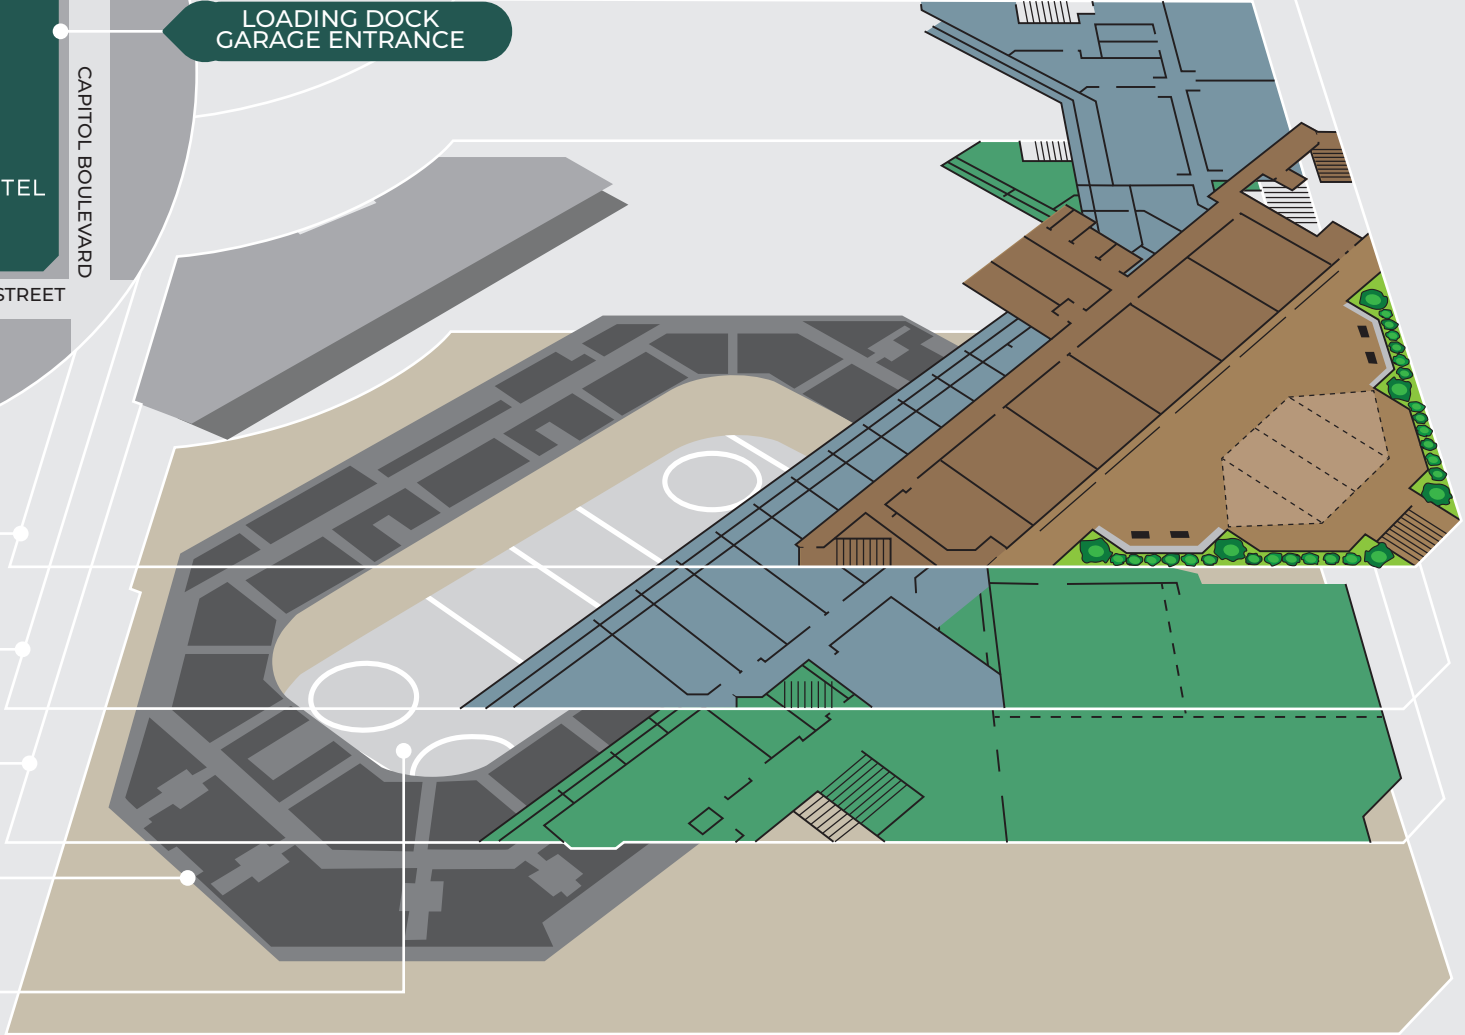

THE GROVE HOTEL

DOWNTOWN BOISE

The original AAA Four Diamond full-service hotel in Boise with breathtaking views of the rolling, green Boise foothills and a central location that lends itself to bustling downtown activity.

The Grove Hotel – 18,212 square feet of meeting and event space
Idaho Central Arena – 20,000 square feet of meeting and event space

LOADING DOCK GARAGE ENTRANCE

4TH FLOOR TERRACE

3RD FLOOR MEETING SPACE

2ND FLOOR MEETING SPACE

ARENA SEATING

ARENA FLOOR

Room	Rounds	Seats	Square Feet
Arena Floor	80	1,432	20,000
Lower Bowl	N/A	2,394	N/A
Upper Bowl	N/A	2,119	N/A

Idaho Central Arena is a multi-purpose venue specializing in:

- Live Events
- Corporate Events
- Sporting Events
- Trade Shows and Expos
- Private and Social Events

*Capacities based on seating only. Please reach out to your Sales Manager with Audio/Visual and Staging needs.

Room	Rounds	Class	Conference	Theater	U-Shape	Hollow Sq	Crescent	Rounds
Riverfork 1,056 Sq Feet 44'x24'x7'-7"	60	46	28	110	28	32	48	
Whitewater 945 Sq Feet 24'x39'x7'-6"	50	40	24	80	22	26	40	
Rapids 880 Sq Feet 44'x20'x7'-6"	50	40	28	73	26	28	36	
Cattails 745 Sq Feet 24'x30'x7'-10"	--	--	16	--	--	--	--	
Clearwater 685 Sq Feet 26'x26'x7'-4"	36	25	18	54	18	22	24	