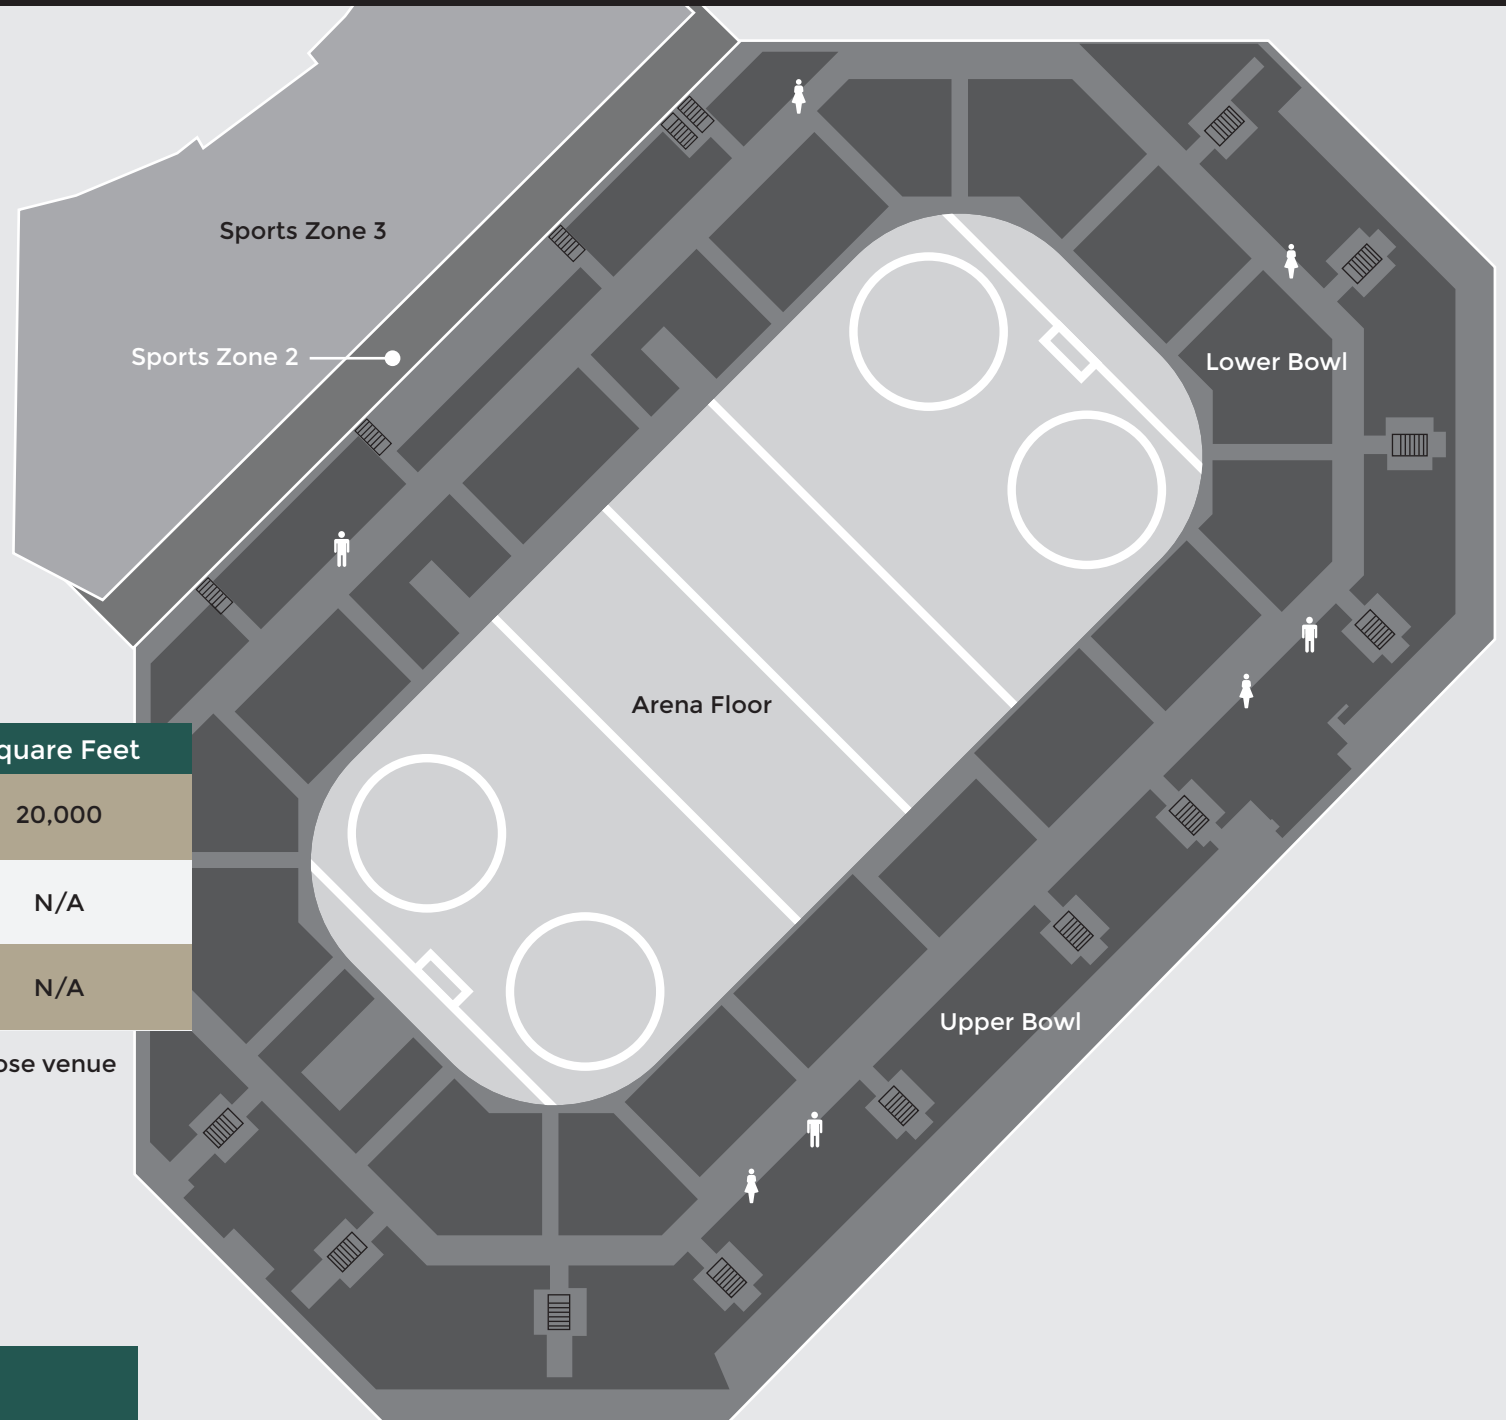

The Grove Hotel – 18,212 square feet of meeting and event space
Idaho Central Arena – 20,000 square feet of meeting and event space

LOADING DOCK GARAGE ENTRANCE

4TH FLOOR TERRACE

3RD FLOOR MEETING SPACE

2ND FLOOR MEETING SPACE

ARENA SEATING

ARENA FLOOR

Room	Rounds	Seats	Square Feet
Arena Floor	80	1,432	20,000
Lower Bowl	N/A	2,394	N/A
Upper Bowl	N/A	2,119	N/A

Idaho Central Arena is a multi-purpose venue specializing in:

- Live Events
- Corporate Events
- Sporting Events
- Trade Shows and Expos
- Private and Social Events

*Capacities based on seating only. Please reach out to your Sales Manager with Audio/Visual and Staging needs.

Room	Rounds	Class	Conference	Theater	U-Shape	Hollow Sq	Crescent	Rounds
Riverfork 1,056 Sq Feet 44'x24'x7'-7"	60	46	28	110	28	32	48	
Whitewater 945 Sq Feet 24'x39'x7'-6"	50	40	24	80	22	26	40	
Rapids 880 Sq Feet 44'x20'x7'-6"	50	40	28	73	26	28	36	
Cattails 745 Sq Feet 24'x30'x7'-10"	--	--	16	--	--	--	--	
Clearwater 685 Sq Feet 26'x26'x7'-4"	36	25	18	54	18	22	24	

Terrace Capacities		
Rounds:	140	(Not all tables will be under shade)
Standing Reception:	200-300	(If open house style/guests on flow)
Theater:	320	(Not all chairs will be under shade)