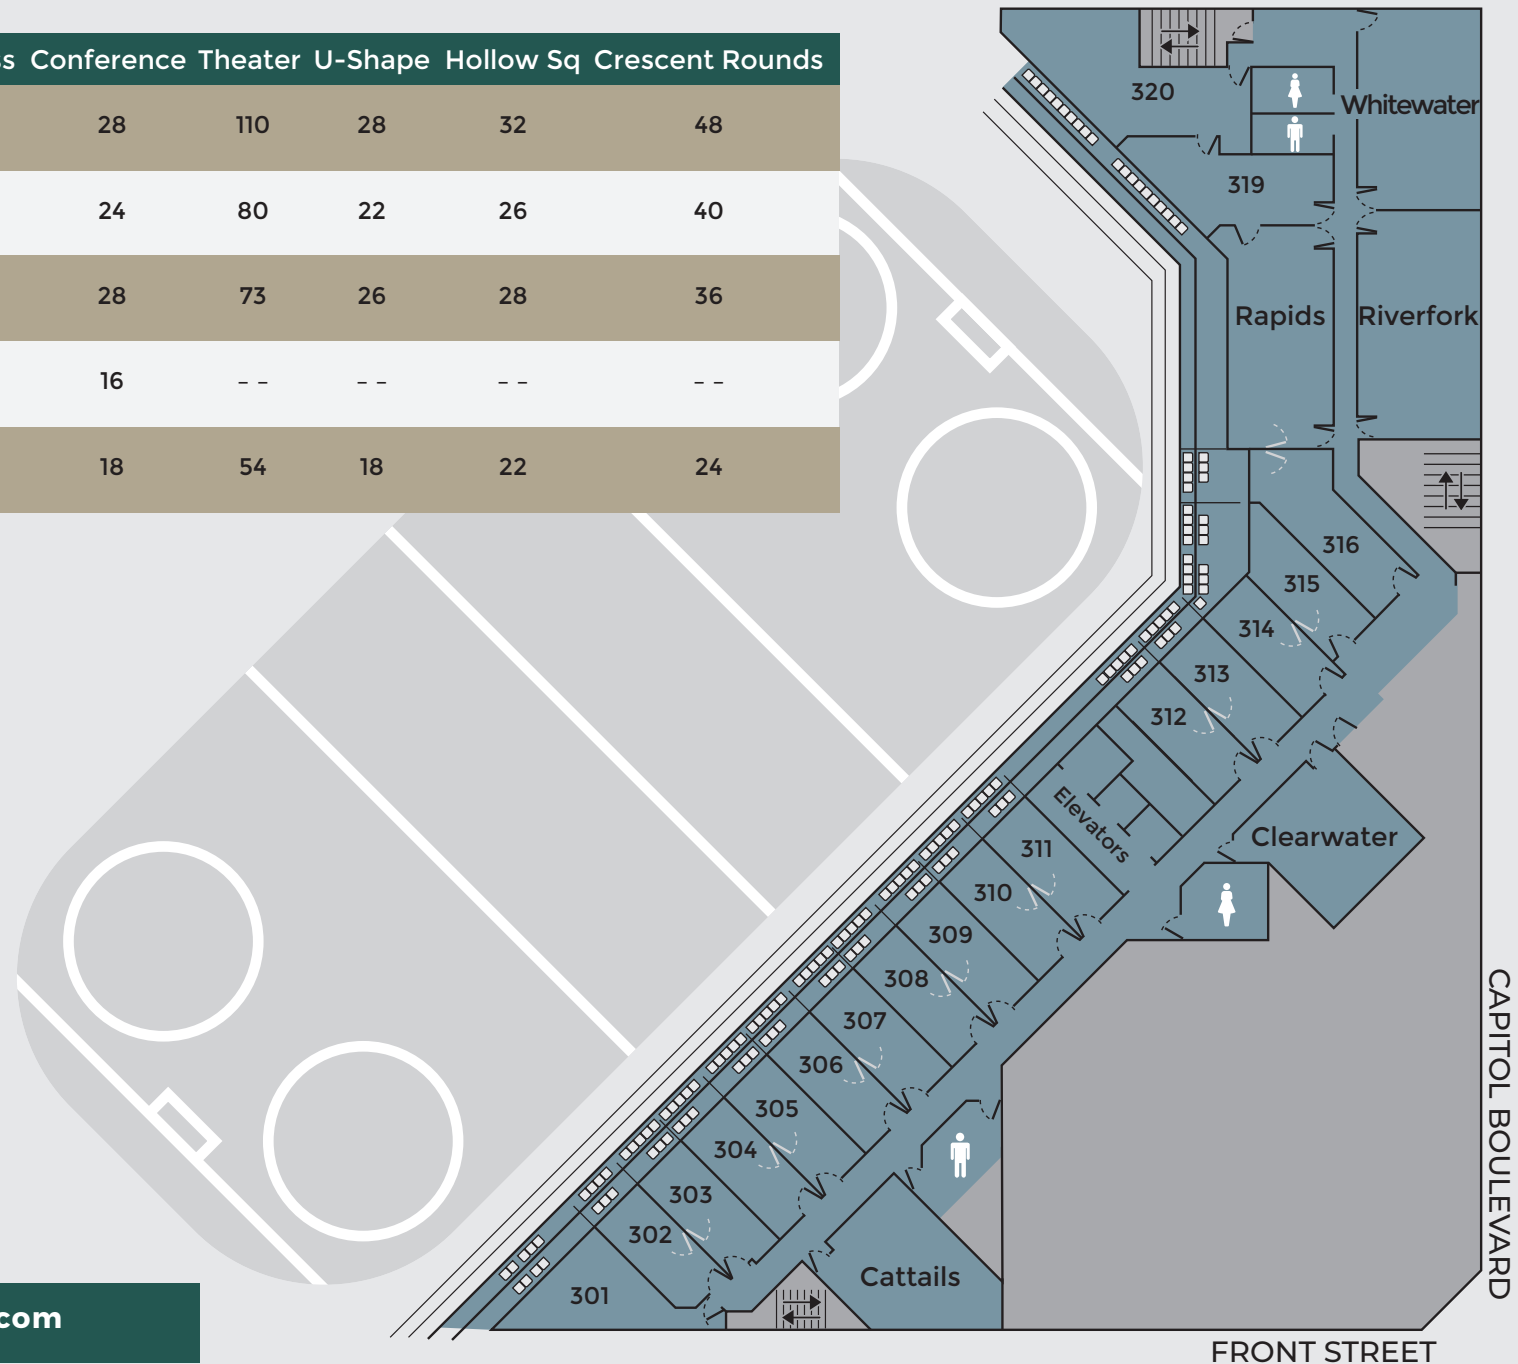

The Grove Hotel – 18,212 square feet of meeting and event space
Idaho Central Arena – 20,000 square feet of meeting and event space

LOADING DOCK GARAGE ENTRANCE

4TH FLOOR TERRACE

3RD FLOOR MEETING SPACE

2ND FLOOR MEETING SPACE

ARENA SEATING

ARENA FLOOR

Room	Rounds	Seats	Square Feet
Arena Floor	80	1,432	20,000
Lower Bowl	N/A	2,394	N/A
Upper Bowl	N/A	2,119	N/A

Idaho Central Arena is a multi-purpose venue specializing in:

- Live Events
- Corporate Events
- Sporting Events
- Trade Shows and Expos
- Private and Social Events

All in the heart of downtown Boise.

Room	Rounds	Class	Conference	Theater	U-Shape	Hollow Sq	Crescent	Rounds
Grand Ballroom 6,845 Sq Feet 80'x85'x16'	370	250	--	546	--	--		280
Aspen/Cedar 3,440 Sq Feet 40'x86'x16'	200	158	--	320	54	64		160
Evergreen 3,250 Sq Feet 38'x84'x16'	150	133	--	300	48	60		120
Aspen 1,720 Sq Feet 40'x43'x16'	80	68	--	150	28	40		56
Cedar 1,720 Sq Feet 40'x43'x16'	70	68	--	150	28	40		56
Ivy 1,006 Sq Feet 43'x24'x9'	62	36	24	78	27	30		48
Flichel Suite 785 Sq Feet 15'x46'x9'	40	35	20	52	20	--		--
Ingraham Suite 660 Sq Feet 26'x24'x9'	30	25	18	50	20	--		--
Mylymok Suite 605 Sq Feet 10'x36'x9'	20	20	18	58	--	--		--
Arena Suites 204-218	Subject to availability, inquire for more information.							

*Capacities based on seating only. Please reach out to your Sales Manager with Audio/Visual and Staging needs.

Room	Rounds	Class	Conference	Theater	U-Shape	Hollow Sq	Crescent	Rounds
Riverfork 1,056 Sq Feet 44'x24'x7'-7"	60	46	28	110	28	32	48	
Whitewater 945 Sq Feet 24'x39'x7'-6"	50	40	24	80	22	26	40	
Rapids 880 Sq Feet 44'x20'x7'-6"	50	40	28	73	26	28	36	
Cattails 745 Sq Feet 24'x30'x7'-10"	--	--	16	--	--	--	--	
Clearwater 685 Sq Feet 26'x26'x7'-4"	36	25	18	54	18	22	24	