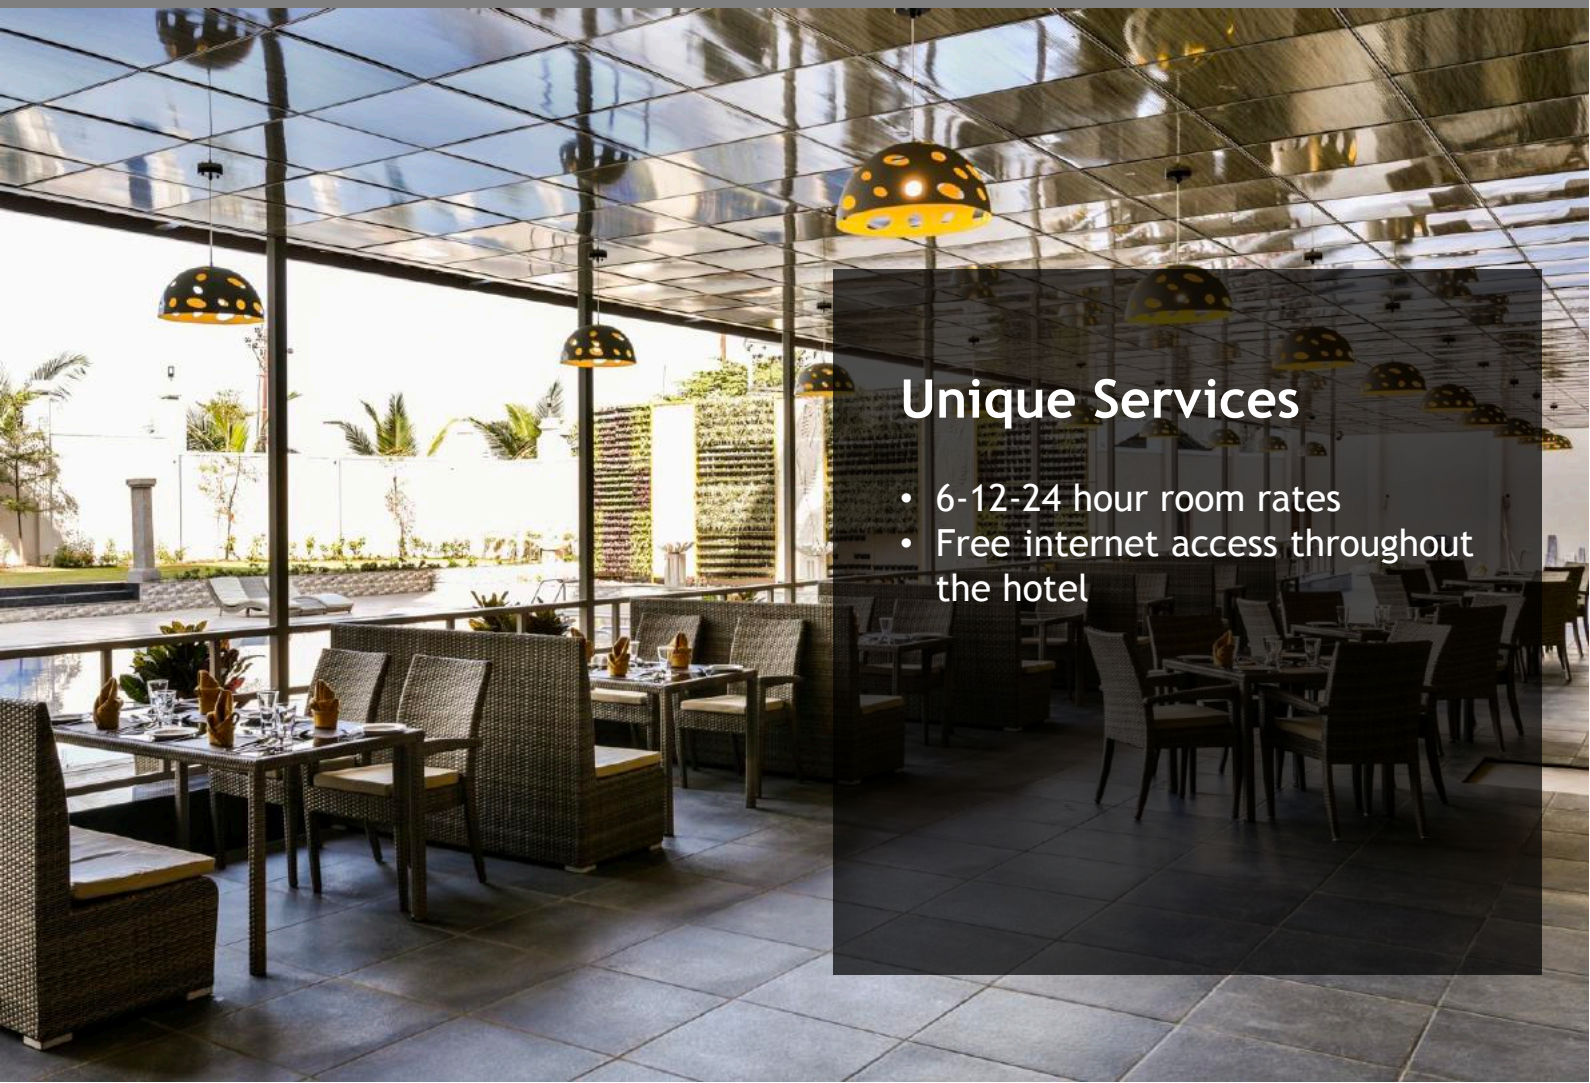

Unique Services

- 6-12-24 hour room rates
- Free internet access throughout the hotel