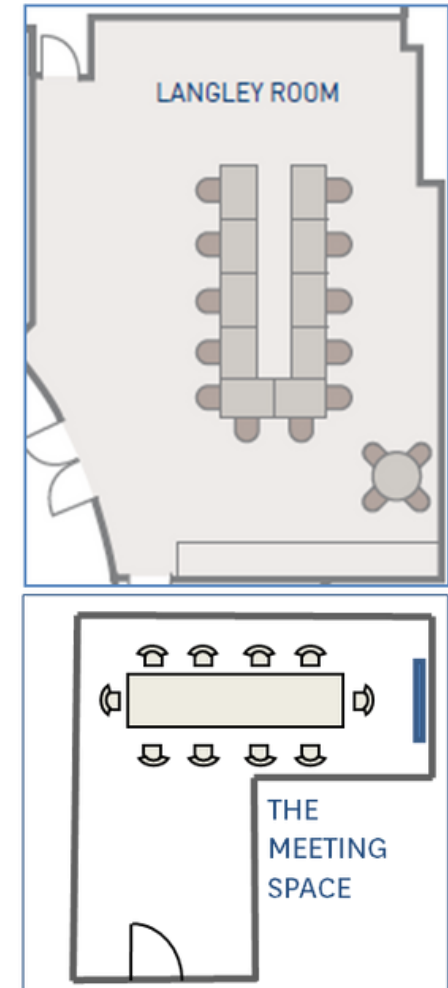

MEZZANINE FLOOR:

GROUND FLOOR:

Room	Height (m)	Area (m ²)	Theatre	Cabaret	Classroom	U-Shape	Boardroom	Cocktail	Banquet - PLATED & dance floor
Riverside Ballroom	4.5	476	500	264	250	-	-	600	300
Ballroom-South	4.5	260	300	128	150	51	40	300	140
Ballroom-North	4.5	180	180	96	72	42	30	200	90
Silver Room	4.5	182	180	112	72	42	30	200	120
Boardroom	2.7	95	50	32	30	24	20	60	50
Langley Room	3	96	60	40	30	24	20	60	NA
The Meeting Space	2.7	24	-	-	-	-	10	-	-