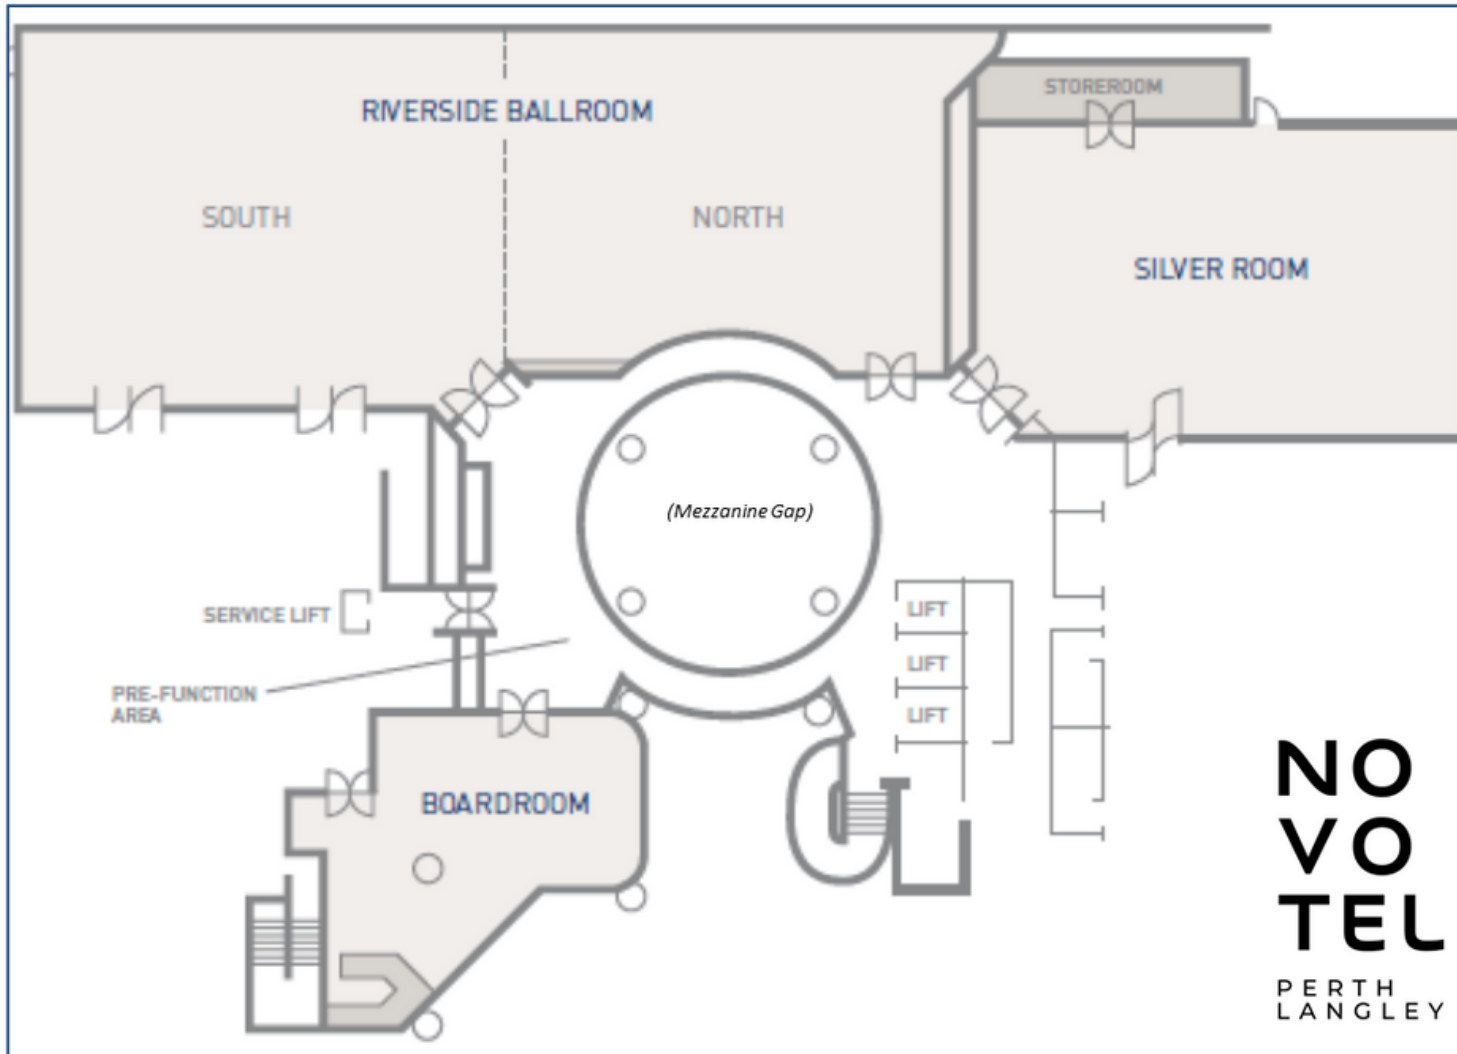

MEZZANINE FLOOR:

GROUND FLOOR:

Room	Height (m)	Area (m ²)	Theatre	Cabaret	Classroom	U-Shape	Boardroom	Cocktail	Banquet - PLATED & dance floor
Riverside Ballroom	4.5	476	500	264	250	-	-	600	300
Ballroom-South	4.5	260	300	128	150	51	40	300	140
Ballroom-North	4.5	180	180	96	72	42	30	200	90
Silver Room	4.5	182	180	112	72	42	30	200	120
Boardroom	2.7	95	50	32	30	24	20	60	50
Langley Room	3	96	60	40	30	24	20	60	NA
The Meeting Space	2.7	24	-	-	-	-	10	-	-