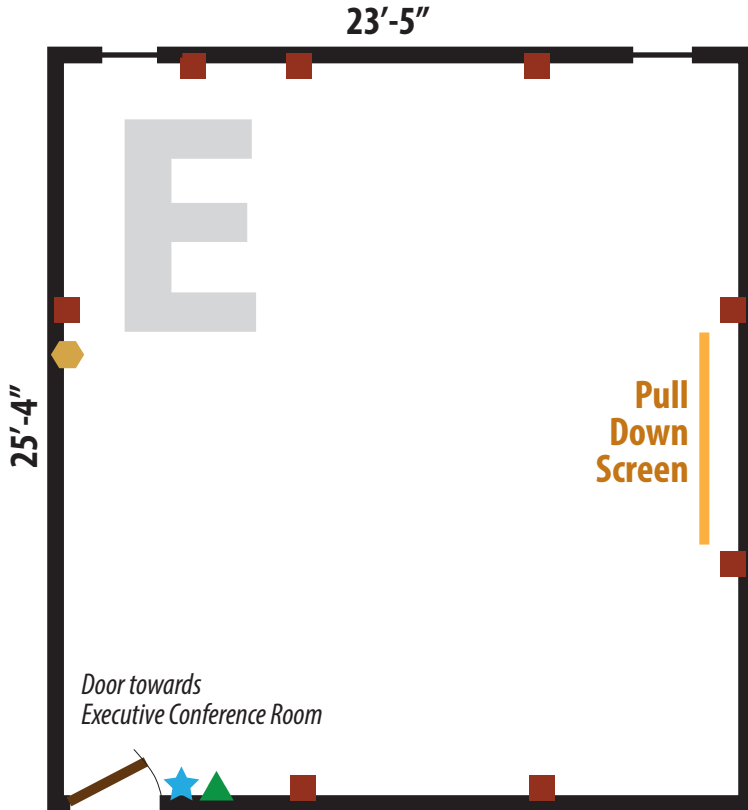

Cadillac E Conference Room

8'-11.5" ceiling

Cadillac E configuration shown with rounds of 6 for a small meeting/break-out session

Floor Plan Electrical Guide

- 115V outlet
- ▲ Thermostat
- ◆ Microphone jack
- ★ Lighting controls
- ⬡ Phone jack
- TV Outlet