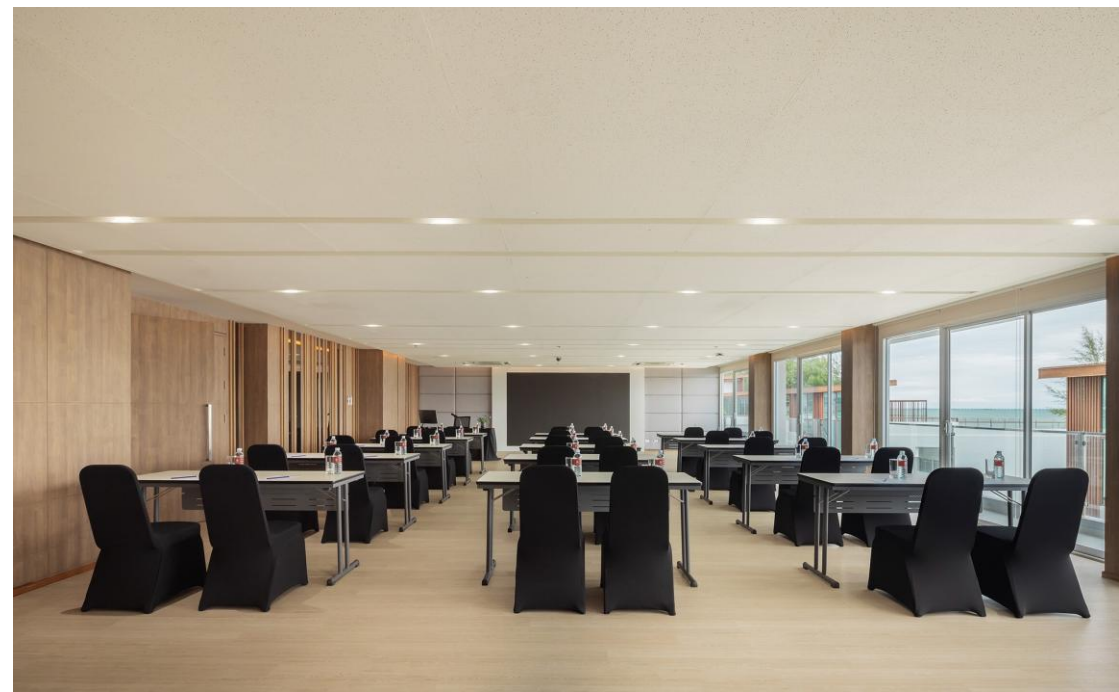

MEETING & EVENT

Eastin Resort Rayong