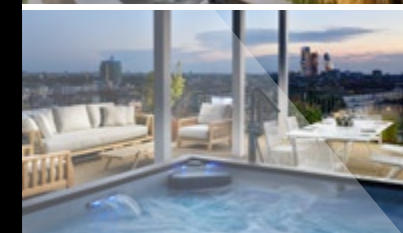

Located in the heart of the Porta Nuova - Garibaldi district of Milan. 4 modular meeting rooms and numerous multifunctional spaces. Unconventional event spaces such as the Secret Garden and the private square. Charming Penthouse suite with 500sqm panoramic terrace.

BUONO A SAPERSI / USEFUL INFO

Edificio costruito con grande attenzione alla sostenibilità e al risparmio energetico. È possibile disporre degli ultimi due piani in esclusiva grazie alla modulazione delle 4 Penthouse suite e della loro terrazza panoramica. Parcheggio privato a pagamento. Uno spazio aperto al quarto piano, il giardino di oltre 1000mq ed una piazzetta privata antistante l'hotel sono interessanti soluzioni per eventi non convenzionali. Il nome scelto è un omaggio all'attitudine milanese di propensione verso l'alto, verso nuove vette e nuovi obiettivi.

The building was built with great attention to sustainability and energy saving. It is possible to have the last two floors exclusively thanks to the modulation of the 4 Penthouse suites and their panoramic terrace. Private parking on request. An open space on the fourth floor, the garden of over 1000sqm and a private square in front of the hotel are interesting solutions for unconventional events. The name chosen is a tribute to the Milanese attitude upward propensity, towards new heights and new goals.

8,8 km
dall'aeroporto di Milano Linate (LIN)
from the airport of Milan Linate (LIN)

49 km
dall'aeroporto di Milano Malpensa (MXP)
from the airport of Milan Malpensa (MXP)

2,2 km
vicino al Centro città
near City centre

270 mt
dalla stazione FS di Milano Porta Garibaldi
from the Milan Porta Garibaldi railway station

180 mt
da piazza Gae Aulenti (attrazione turistica)
from Gae Aulenti square (tourist attraction)