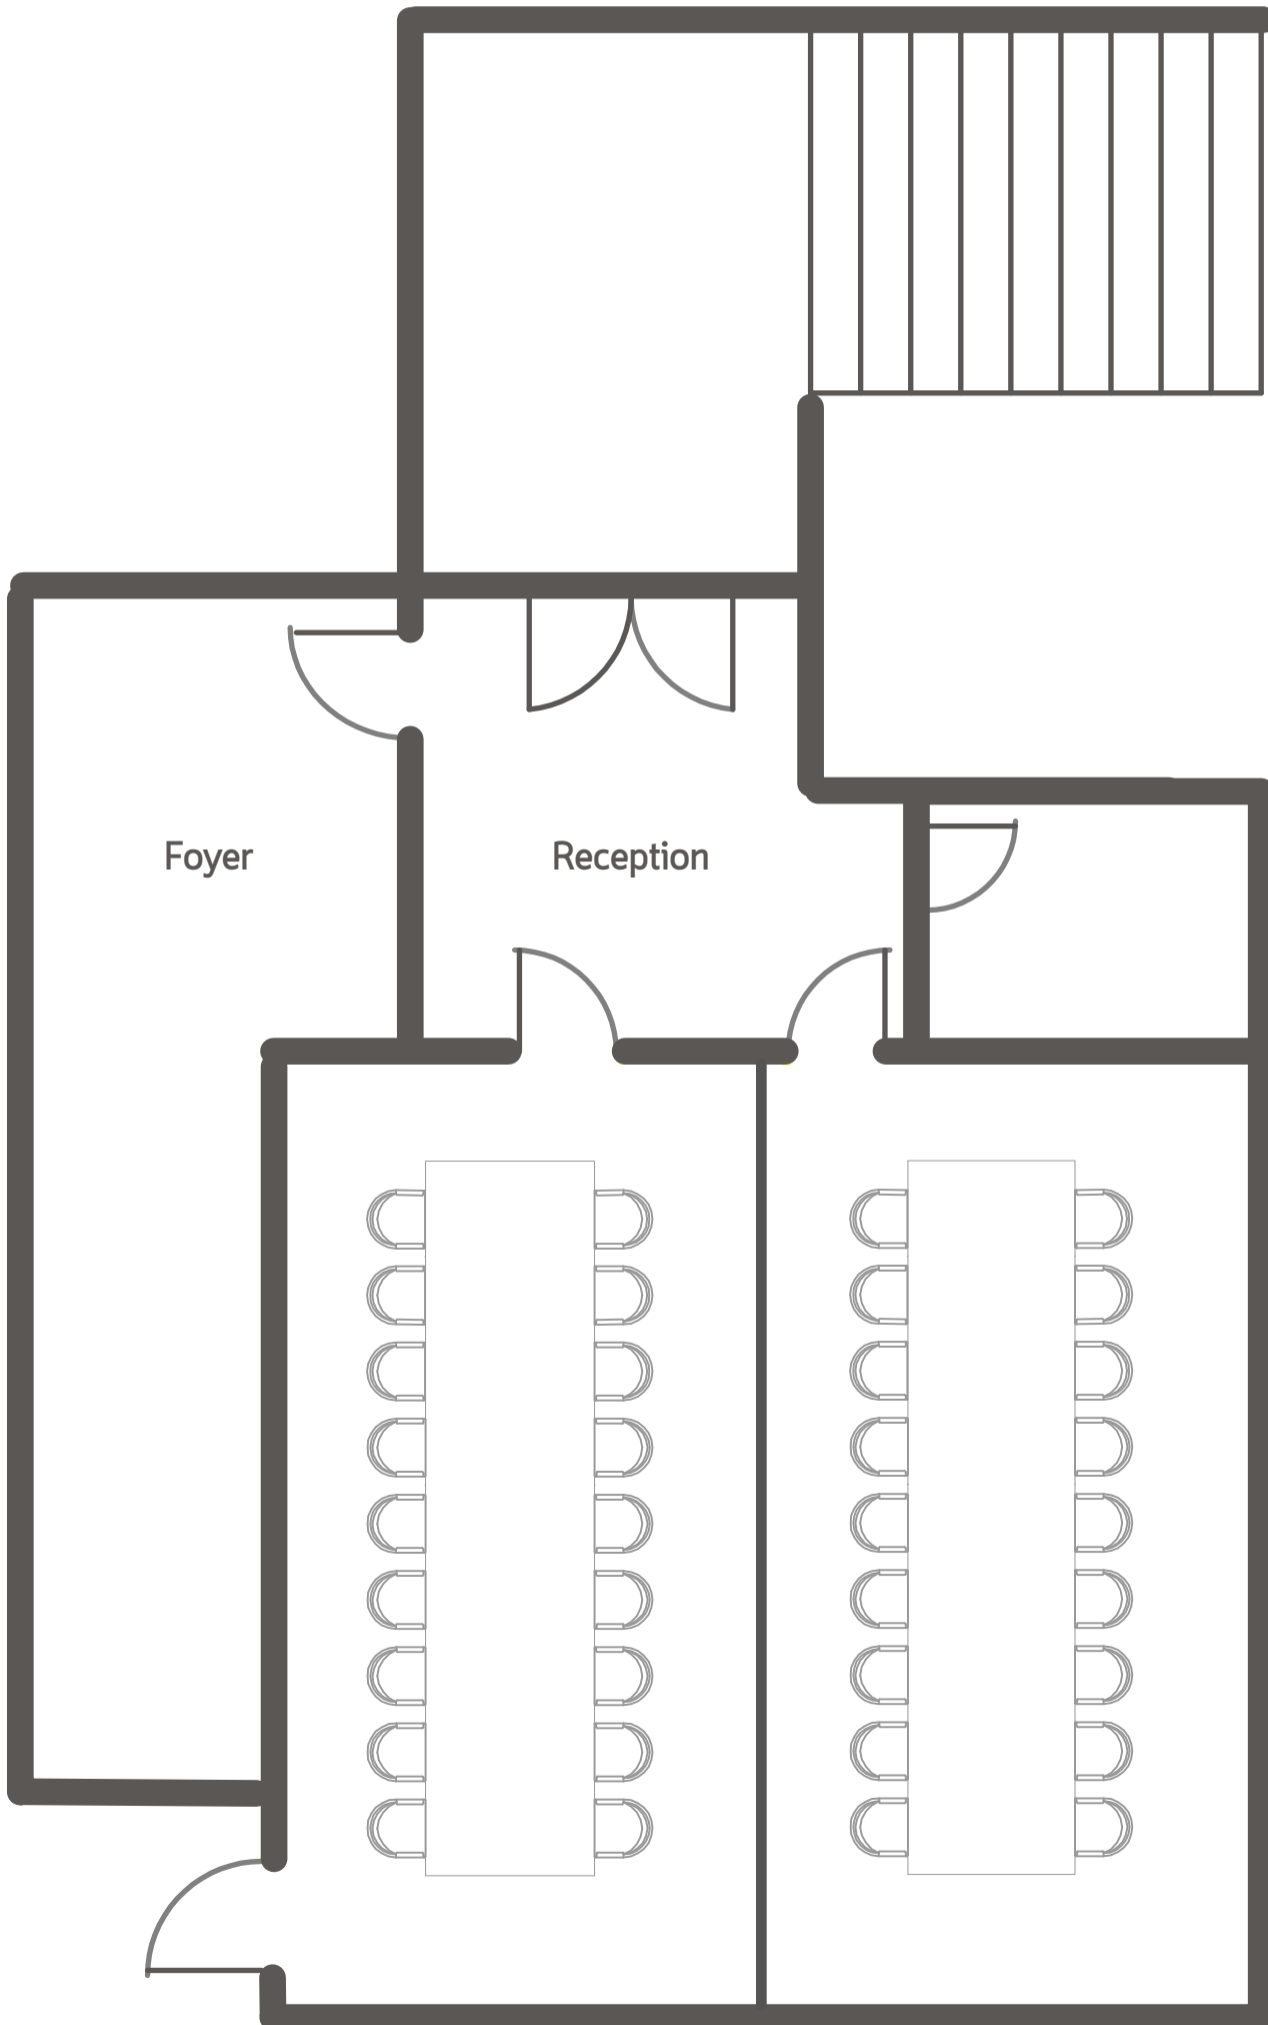

فندق العين بالاس
AL AIN PALACE HOTEL
أبوظبي الكورنيش ABU DHABI CORNICHE

AL DIYAFA MEETING SPACES

North Wing, First floor

← Al Diyafa 1 → ← Al Diyafa 1 →

← Al Diyafa →

Al Diyafa

Square meters: 70

Maximum capacity: 100

STYLE	Capacity
Boardroom	26
Classroom	40
Theatre	70
Banquet	36
Cocktail	100
U-Shape	23

Al Diyafa 1 or 2

Square meters: 35

Maximum capacity: 50

STYLE	Capacity
Boardroom	18
Classroom	20
Theatre	35
Banquet	18
Cocktail	50
U-Shape	15