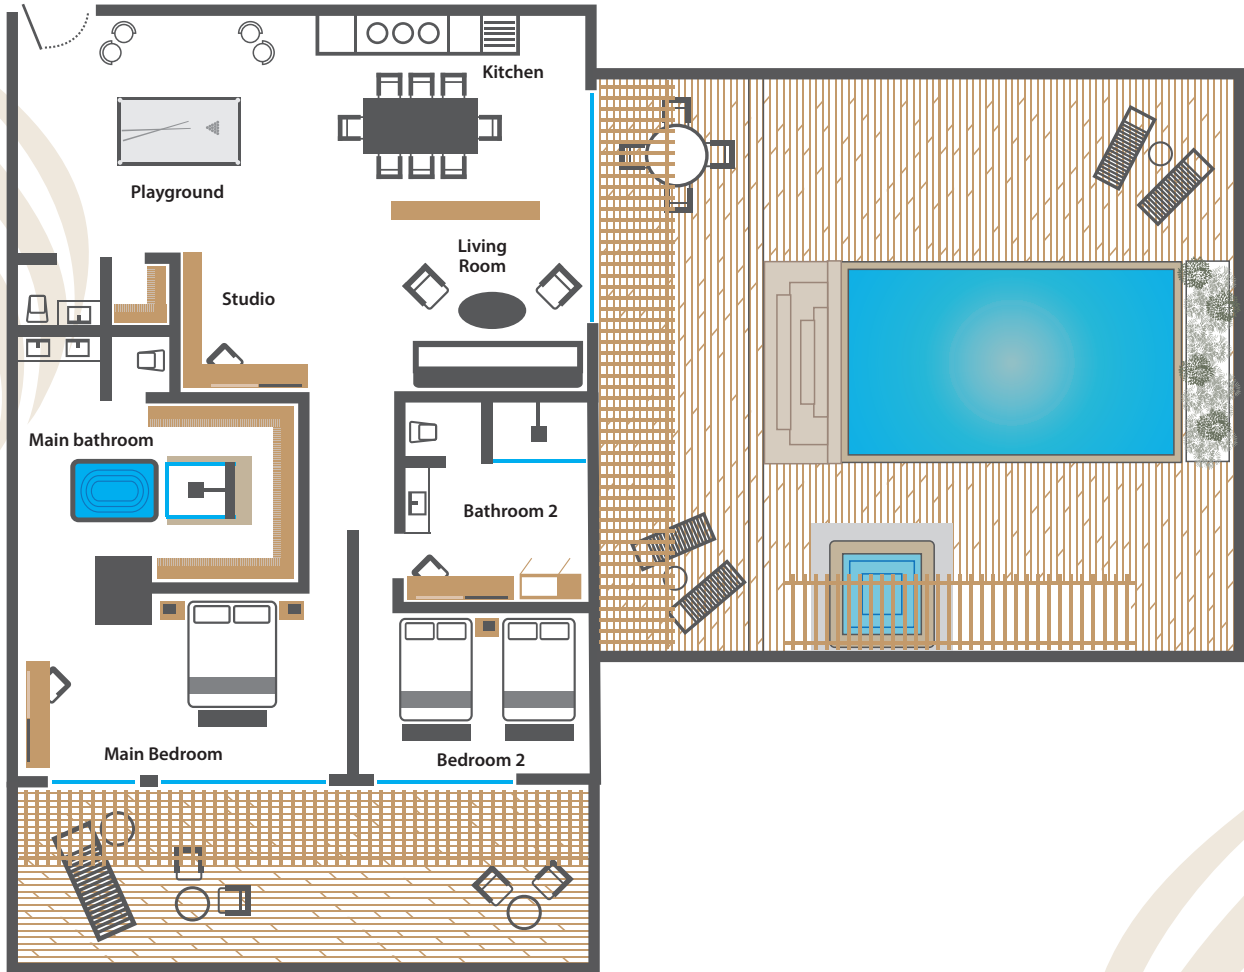

Diamond Suite  
(Presidencial)

251.61 m<sup>2</sup>

Comoda/TV

Closet

Frigobar

Sofá

Litera