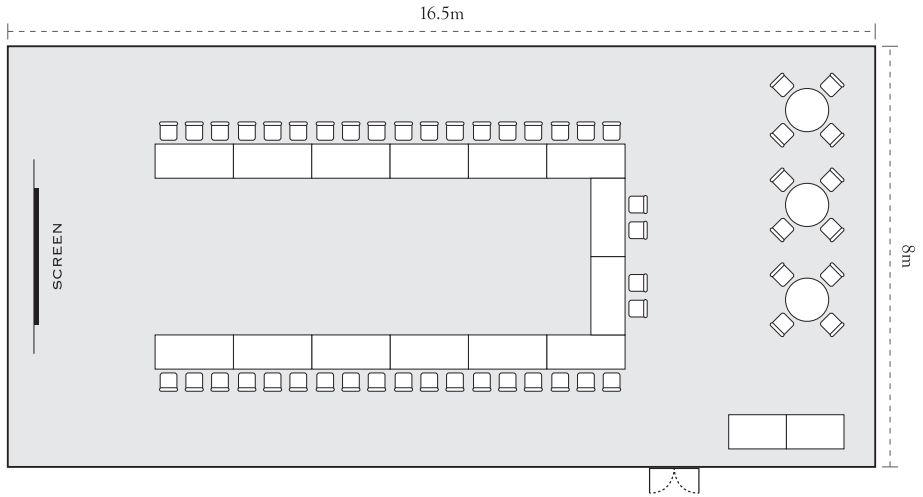

U SHAPE

Capacity: 40 persons