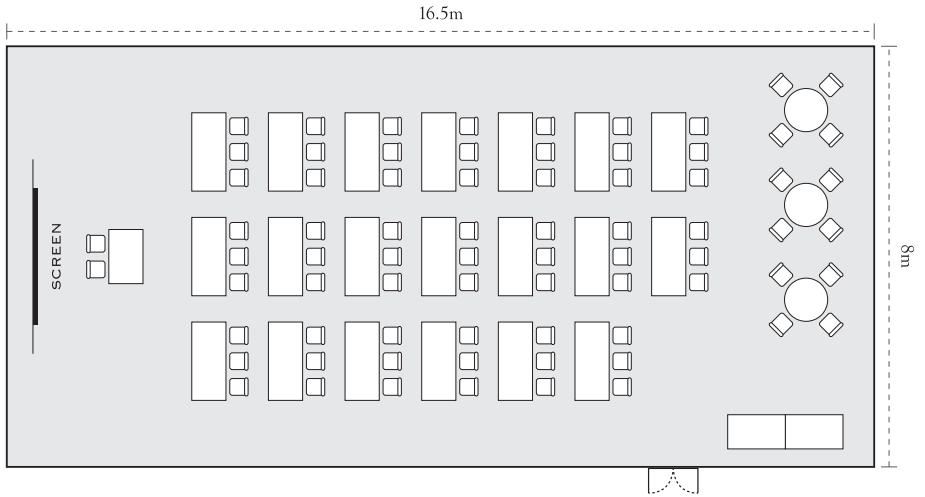

### Dimensions (m)

16.5m x 8m x 4m

Classroom	Theatre	U Shape	Board Room	Banquet	Cocktail
60 persons	80 persons	40 persons	40 persons	60 persons	80 persons

UNCOMPLICATED. INSPIRING. YOU.

# CLASSROOM

Capacity: 60 persons