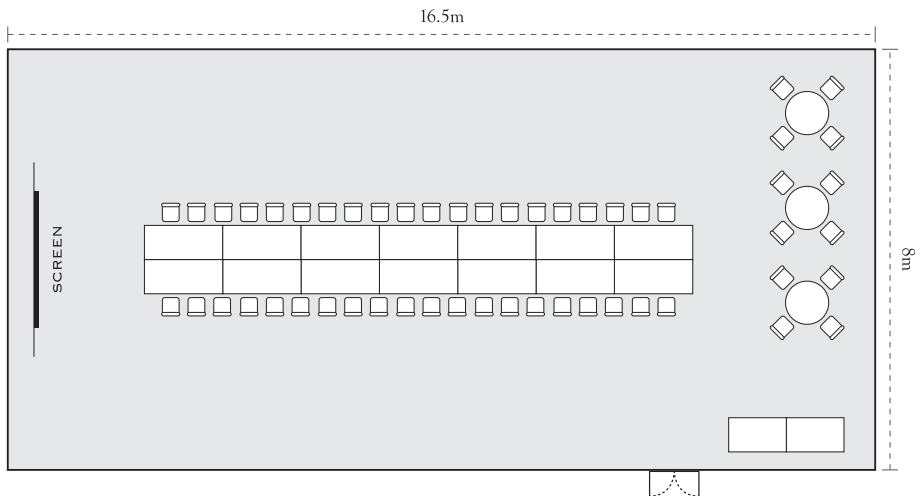

BOARD ROOM

Capacity: 40 persons