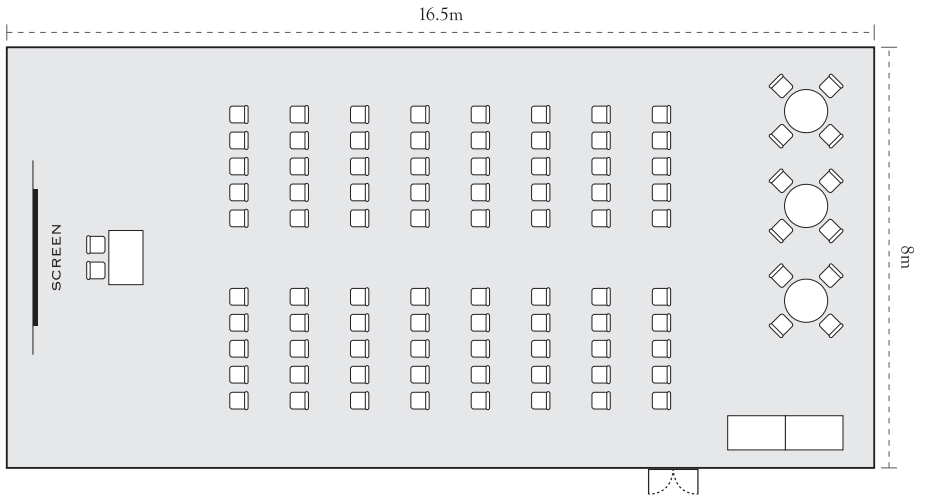

THEATRE

Capacity: 80 persons