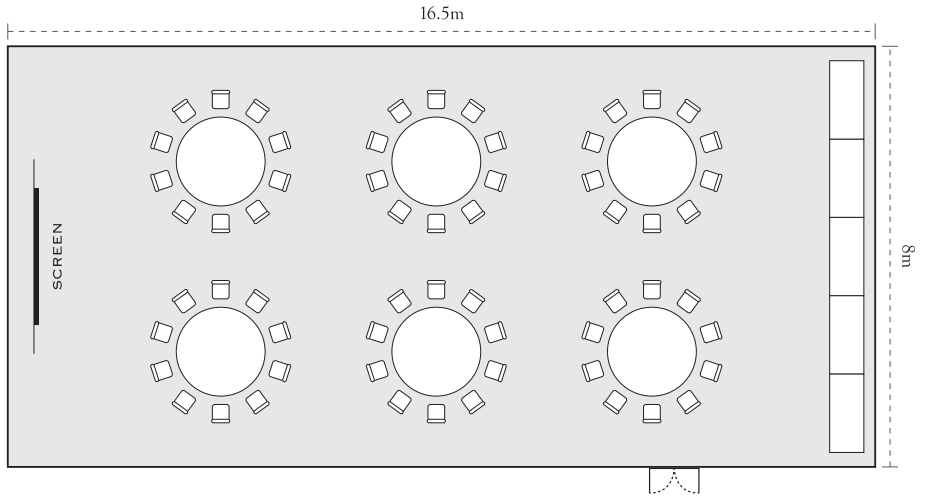

BANQUET

Capacity: 60 persons