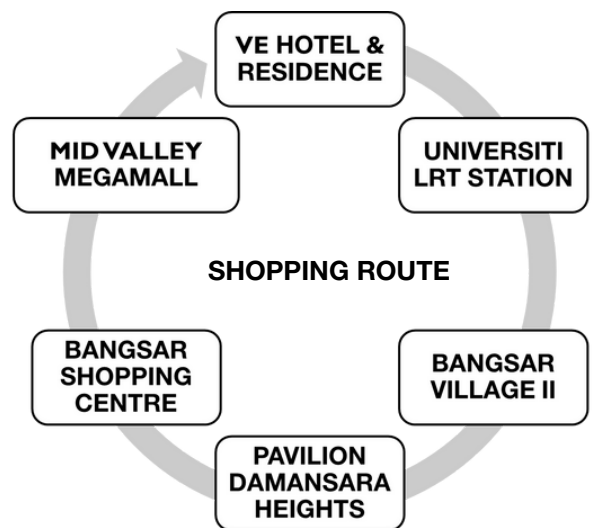

COMPLIMENTARY SHUTTLE SERVICE FOR IN-HOUSE GUESTS

DROP-OFF ONLY

OFFICE SHUTTLE

AT 7.30AM ONLY

*NOT AVAILABLE DURING WEEKENDS & PUBLIC HOLIDAYS

VE HOTEL & RESIDENCE → UNIVERSITI LRT STATION → TM TOWER → KERINCHI LRT STATION → KL ECO CITY → MID VALLEY

SHOPPING SHUTTLE

| | | |
|--|-----------------------------|----------------------|
| VE HOTEL & RESIDENCE TO UNIVERSITI LRT STATION | 9.00AM - 10.00AM ONLY | 1.00PM - 2.00PM ONLY |
| | *AVAILABLE EVERY 15 MINUTES | |

| SHOPPING ROUTE | | | |
|----------------|---------|--------|--------|
| 10.00AM | 11.00AM | 2.00PM | 3.00PM |

Terms & Conditions: Shuttle service is for registered guests only | Please reserve your seat at reception counter due to limited availabilities | Timing is subject to traffic condition | The Management reserves the right to amend these trips & conditions at anytime without prior notice.