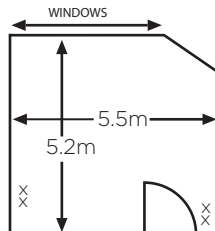

THE MET HOTEL

GROUND FLOOR

MET 1

FIRST FLOOR

MET 6

xx - power sockets