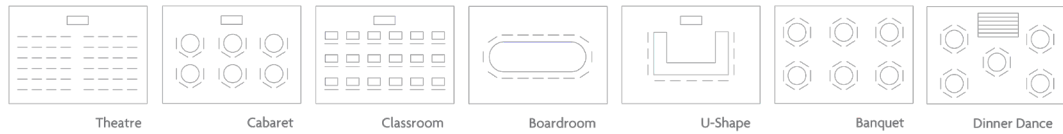

THE MET HOTEL

CAPACITIES & DIMENSIONS

CAPACITY

Room Name	Floor	Theatre	Cabaret	Classroom	Boardroom	U Shape	Banquet	Dinner Dance	Reception	Exhibition space sqm
Met Suite	GF	250	150	140	50	50	220	150	200	239
Met 1	GF	150	80	60	40	40	100	80	100	119
Met 2	GF	60	40	26	30	26	40	40	70	63
Met 3	GF	45	32	20	26	20	-	-	40	58
Met 5	1F	12	-	-	5	-	-	-	-	15
Met 6	1F	24	-	10	12	8	-	-	-	28
Met 8	1F	40	32	18	24	20	-	-	-	44
Met 9	1F	60	40	30	30	26	-	-	-	64
Met 10	1F	90	64	50	30	28	-	-	-	108
Met 12	LG	16	-	-	12	-	-	-	-	22
Met 14	LG	24	16	10	16	10	-	-	-	35
Met 15	LG	50	32	22	25	20	-	-	-	47
Met 16	LG	50	32	22	25	20	-	-	-	48
Met 17	LG	50	32	22	25	20	-	-	-	46
Met 18	LG	16	-	-	14	-	-	-	-	23

TECHNICAL INFORMATION

Room Name	Daylight	Phone point	Access	Built in AV	3 Phase	Dimmer lights	Wireless or hard wired broadband	Length m	Width m	Area sqm	Ceiling height m
Met Suite	No	Yes	Direct	No	Yes	Yes	Both	23.5	10.2	239	4.7
Met 1	Yes	Yes	Direct	Screen	No	Yes	Both	14.4	8.3	119	4.5
Met 2	Yes	Yes	Direct	No	No	Yes	Both	8.1	7.8	63	4.8
Met 3	Yes	Yes	Direct	No	No	Yes	Both	9.9	6.7	58	3.7
Met 5	Yes	Yes	Lift/Stairs	LCD TV	No	Yes	Both	4.6	3.4	15	3.3
Met 6	Yes	Yes	Lift/Stairs	LCD TV	No	Yes	Both	5.5	5.2	28	3.3
Met 8	No	Yes	Lift/Stairs	No	No	Yes	Both	6.8	6.5	44	3.3
Met 9	No	Yes	Lift/Stairs	No	No	Yes	Both	8.4	8.0	64	3.3
Met 10	Yes	Yes	Lift/Stairs	No	No	Yes	Both	8.4	14.5	108	3.3
Met 12	Yes	Yes	Lift/Stairs	LCD TV	No	No	Both	6.4	3.5	22	2.3
Met 14	Yes	Yes	Lift/Stairs	LCD TV	No	No	Both	6.4	5.5	35	2.3
Met 15	Yes	Yes	Lift/Stairs	LCD TV	No	No	Both	8.1	5.9	47	3.3
Met 16	Yes	Yes	Lift/Stairs	Screen	No	No	Both	7.9	6.2	48	2.3
Met 17	Yes	Yes	Lift/Stairs	LCD TV	No	No	Both	7.4	6.3	46	2.3
Met 18	No	Yes	Lift/Stairs	LCD TV	No	No	Both	6.6	3.5	23	2.3