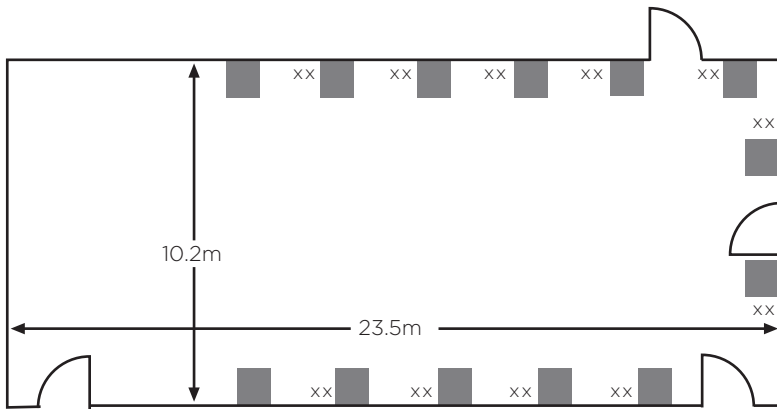

THE MET HOTEL

GROUND FLOOR

THE MET SUITE