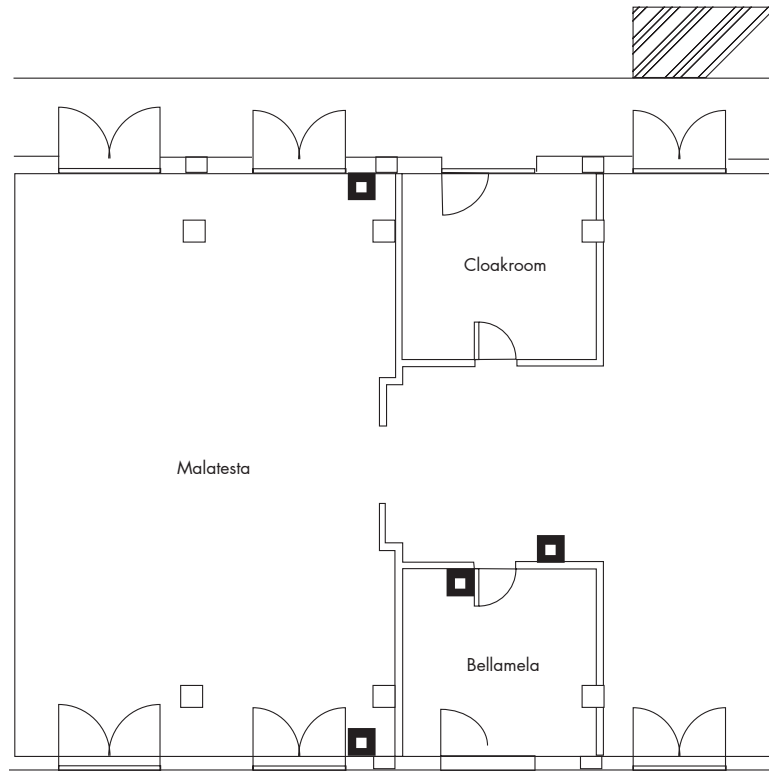

FEEL SAFE IN OUR HOTEL

A unique and extraordinary package of safety-related services. Learn more on specific website pages gruppouna.it/en.

THE ROOMS

117 rooms from 18 m2 to 25 m2.

RESTAURANTS

The "Al Binario 27" restaurant is the perfect place to try the delicious regional delicacies and fish specialities. For lunch and dinner, it offers a varied à la carte menu and tasting menus.

GOOD TO KNOW

- "Pillowow" the choice of the preferred pillow.
- Lounge bar open 24/7.
- Ample outdoor and sheltered parking free of charge.

PIANO TERRA
GROUND FLOOR

ATTREZZATURE STANDARD GRATUITE / FREE STANDARD MEETING EQUIPMENTS