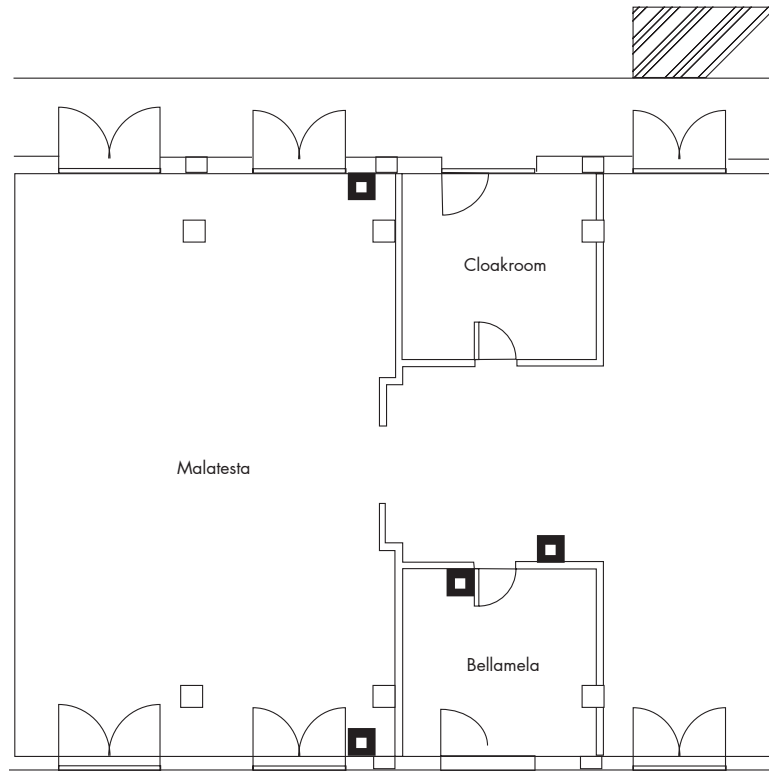

GOOD TO KNOW

- "Pillowow" the choice of the preferred pillow.
- Lounge bar open 24/7.
- Ample outdoor and sheltered parking free of charge.

PIANO TERRA
GROUND FLOOR

ATTREZZATURE STANDARD GRATUITE / FREE STANDARD MEETING EQUIPMENTS