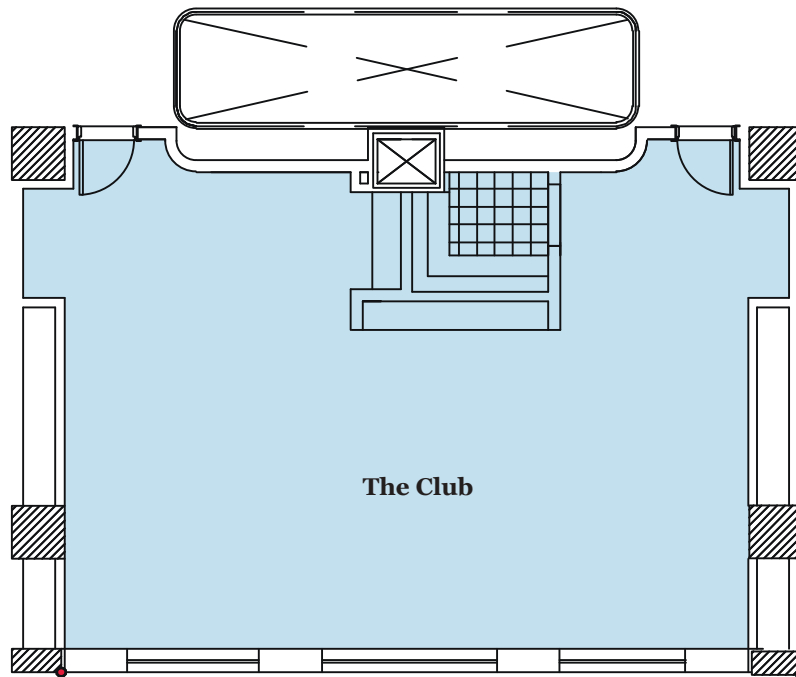

Function Rooms	Capacity								Dimensions			
	Banquet	Classroom	Cocktail	Theatre	Half-Moon	U-shape	Boardroom	Hollow Square	Size in metres (L x W)	Height (m)	Area (sqm)	Area (sqft)
Elite	80	40	80	90	40	40	50	50	17.4 x 7.4	3.6	150	1615
Triumph	40	16	40	45	20	20	24	24	10.4 x 7.8	3.6	90	696

AL AZIZIYAH BOUTIQUE HOTEL

Al Baaya Street, Aspire Zone, P.O. Box 23833 Doha, Qatar

T: +974 4445 5555 | E: info@alaziziyahboutique.com | reservation@alaziziyahboutique.com

alaziziyahboutique.com

Function Rooms	Capacity								Dimensions			
	Banquet	Classroom	Cocktail	Theatre	Half-Moon	U-shape	Boardroom	Hollow Square	Size in metres (L x W)	Height (m)	Area (sqm)	Area (sqf)
Victory	40	16	30	40	20	20	20	20	8.7 x 7.4	3.6	75	808
Success	40	16	30	40	20	20	20	20	8.7 x 7.4	3.6	75	808
Combined	80	32	60	80	40	40	40	40	17.4 x 14.8	3.6	150	1616

AL AZIZIYAH BOUTIQUE HOTEL

Al Baaya Street, Aspire Zone, P.O. Box 23833 Doha, Qatar

T: +974 4445 5555 | E: info@alaziziyahboutique.com | reservation@alaziziyahboutique.com

alaziziyahboutique.com

Function Rooms	Capacity								Dimensions			
	Banquet	Classroom	Cocktail	Theatre	Half-Moon	U-shape	Boardroom	Hollow Square	Size in metres (L x W)	Height (m)	Area (sqm)	Area (sqf)
The Club	30	16	30	40	15	18	20	20	11.6 x 5.4	3.1	65	700