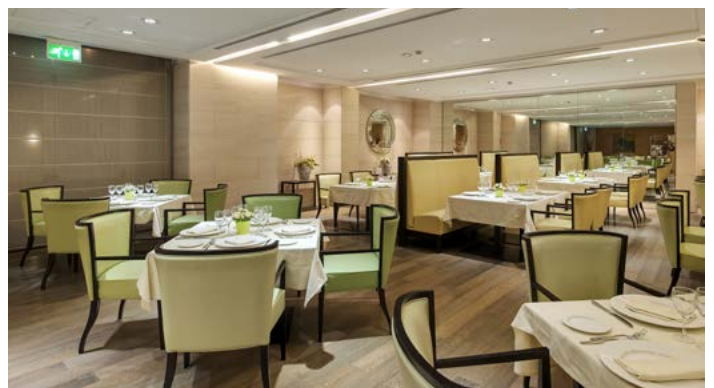

THE PERFECT HOTEL FOR BUSINESS TRIPS AND CONFERENCES

The Precise House Mantegna Roma hotel occupies a strategic location for travellers undertaking work-related or business trips, as it is situated in the EUR-Garbatella district, Rome's financial centre. The hotel is ideally placed for access to the airport and the city centre, and is therefore the perfect choice for both business and leisure trips. The hotel offers spacious guest rooms in a modern design, with everything required for a first-class standard of comfort. In terms of facilities, the hotel has two restaurants where guests can enjoy the local cuisine. In addition, it is worth noting that the hotel has its own conference centre with 15 meeting rooms and an auditorium, with a total seating capacity of up to 1,500.