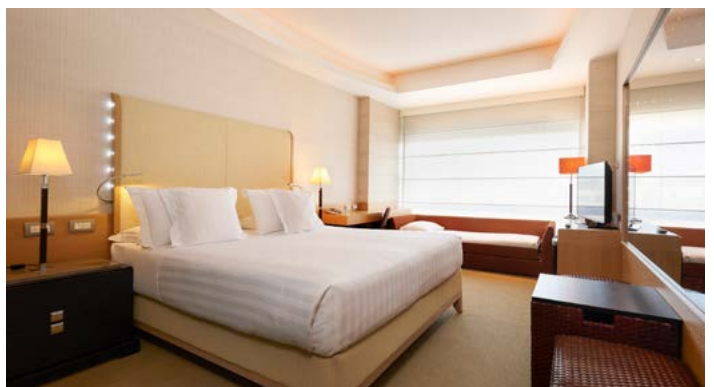

THE PERFECT HOTEL FOR BUSINESS TRIPS AND CONFERENCES

The Precise House Mantegna Roma hotel occupies a strategic location for travellers undertaking work-related or business trips, as it is situated in the EUR-Garbatella district, Rome's financial centre. The hotel is ideally placed for access to the airport and the city centre, and is therefore the perfect choice for both business and leisure trips. The hotel offers spacious guest rooms in a modern design, with everything required for a first-class standard of comfort. In terms of facilities, the hotel has two restaurants where guests can enjoy the local cuisine. In addition, it is worth noting that the hotel has its own conference centre with 15 meeting rooms and an auditorium, with a total seating capacity of up to 1,500.

Room features:

- Air conditioning
- Central heating
- Sofa-bed (Superior room & Presidential Suite)
- Writing desk with chair & reading lamp
- Minibar (additional charge)
- Safe (no additional charge)
- TV, telephone & free Wi-Fi Internet access
- Room service (no additional charge)
- Full bathroom with a bath and shower
- Complimentary toiletries
- Hair dryer
- Anti-mist mirror and electric towel rail