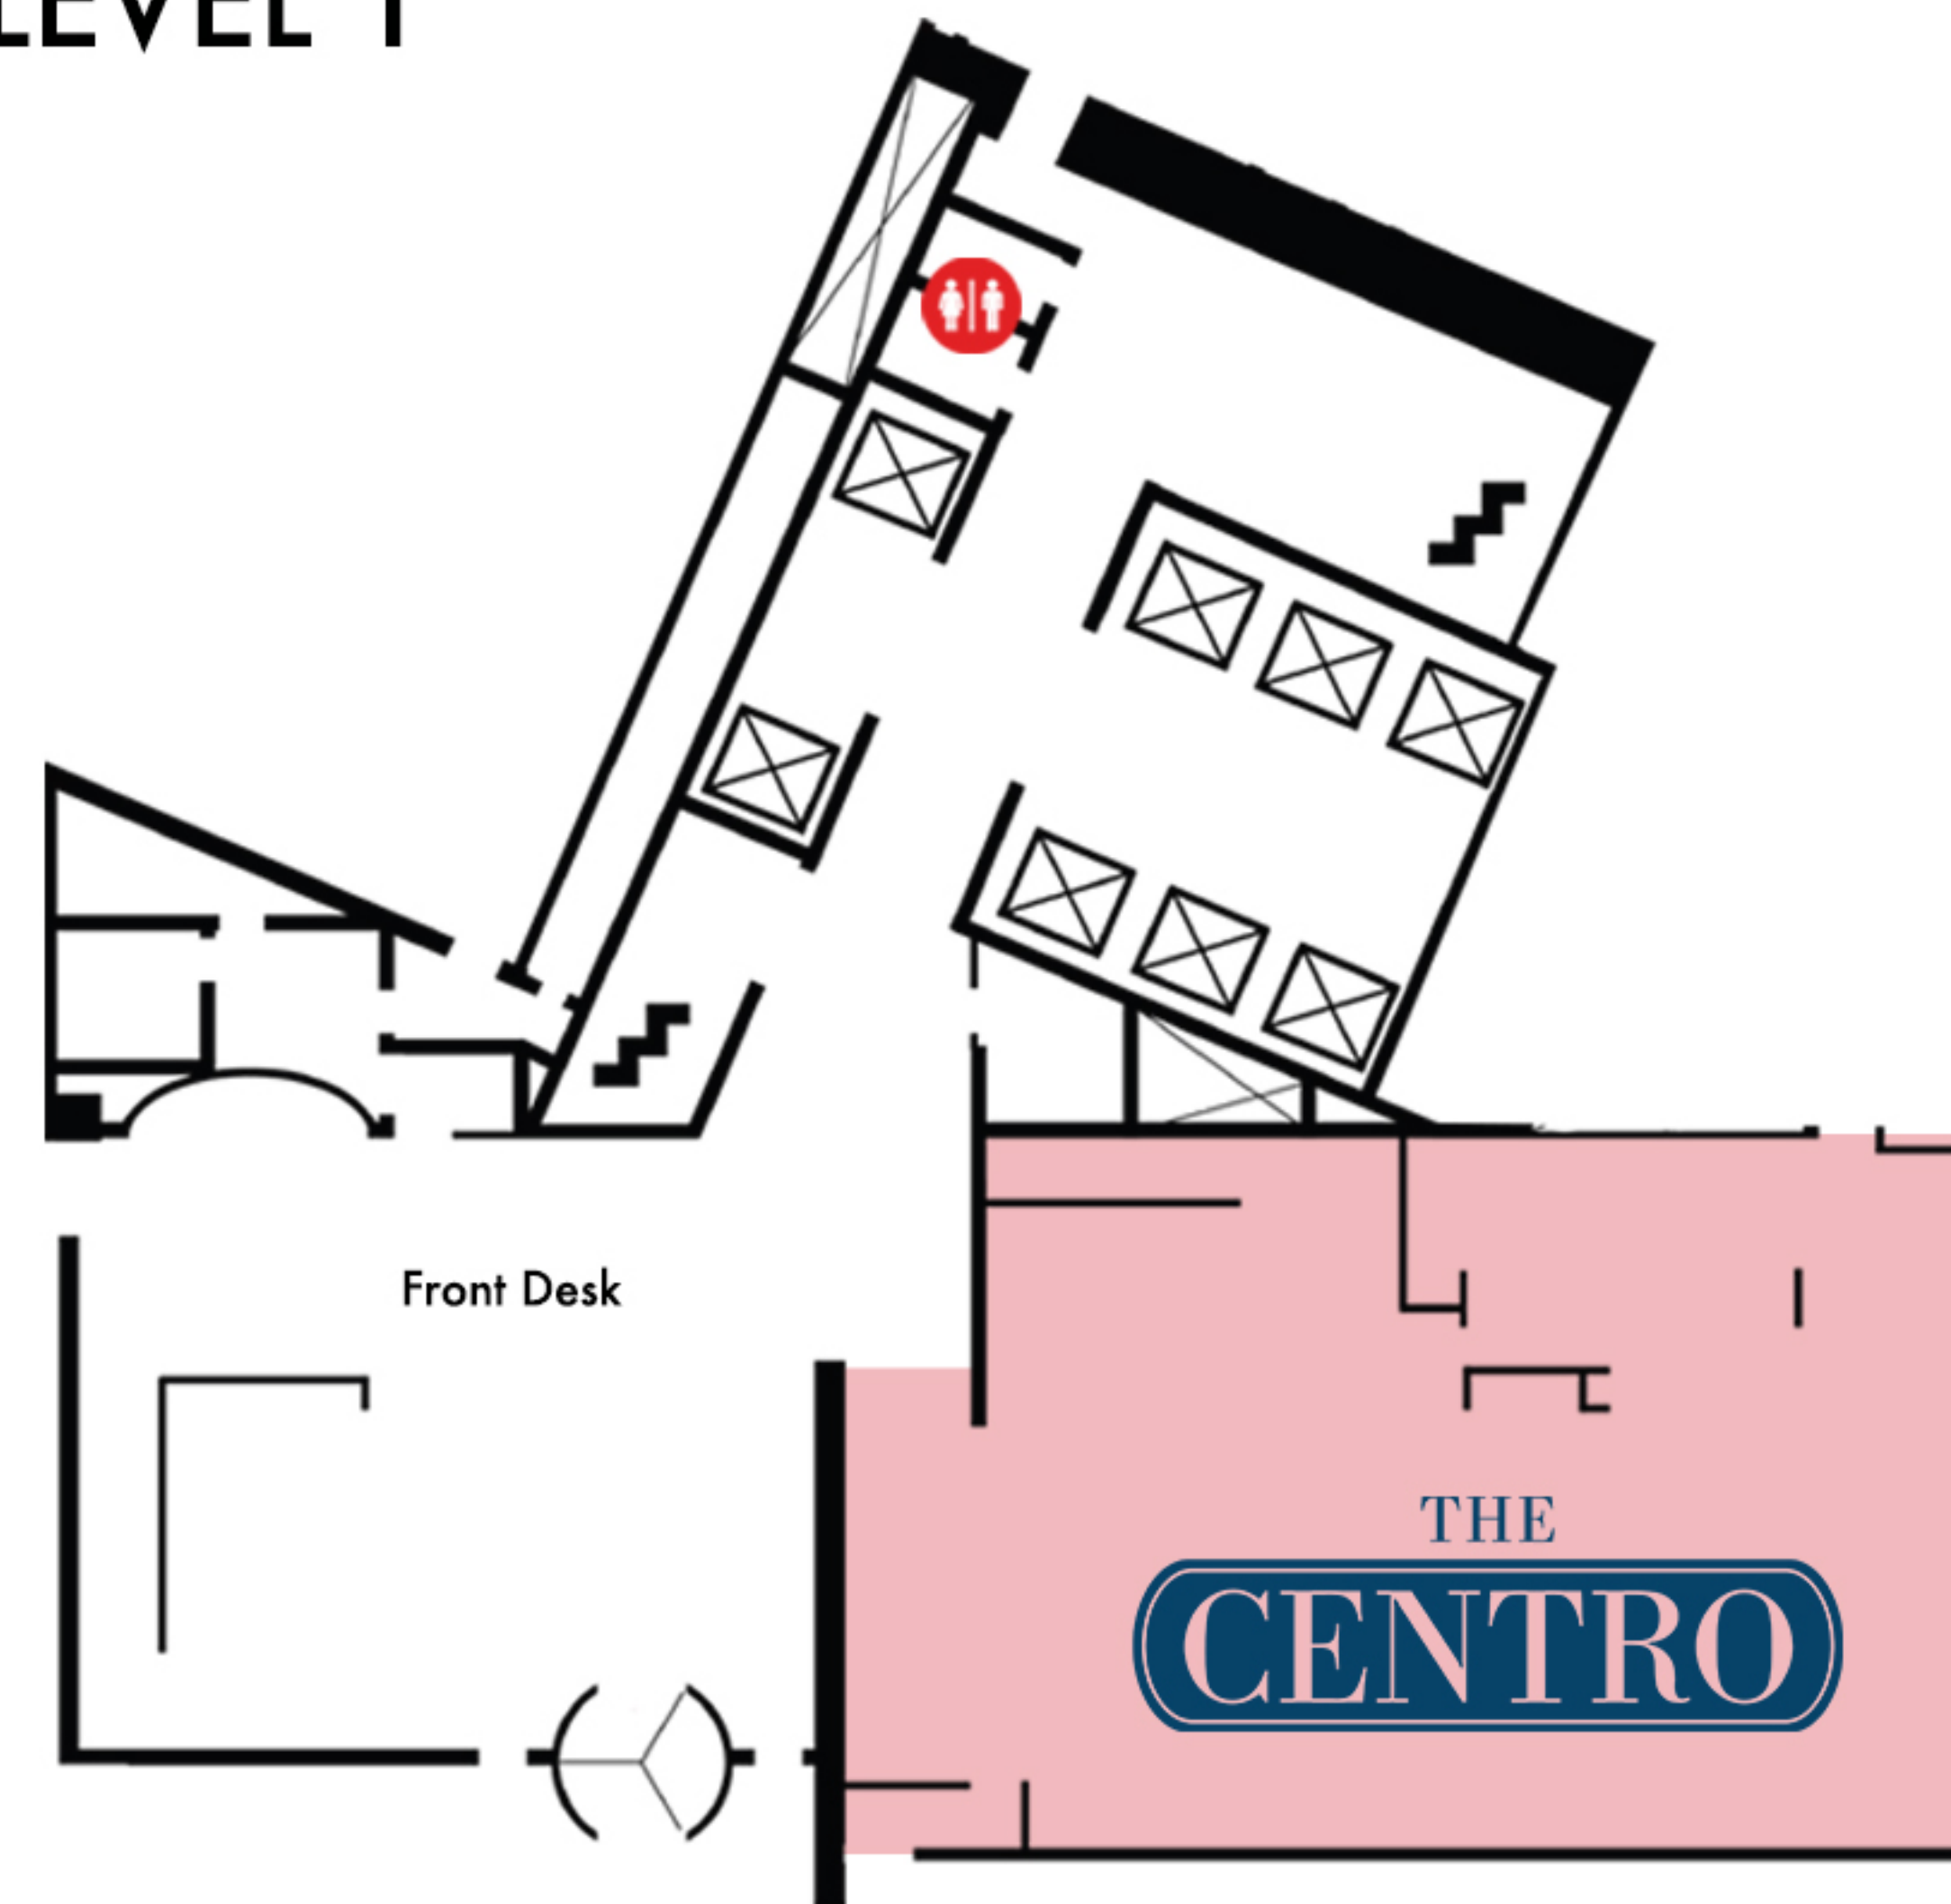

METROPOLITAN *at the 9*

AUTOGRAPH
COLLECTION®
HOTELS

LEVEL B1

LEVEL 1

LEVEL 2

LEVEL 3

LEVEL 12

RSRV LEVEL

MEETING & EVENT SPACE CAPACITY CHART

Meeting Rooms	Level	LxWxH	Sq.Ft.	Theater	Conference	U-Shape	Schoolroom	Banquet	Reception
Vaults	B1	–	4,072	–	–	–	–	–	350*
Diebold Safe & Lock Company	B1	10'3x18'1x8	160	–	–	–	–	–	12
Mosler Safe Company	B1	16'2x16'2x8'	262	–	–	–	–	–	15
Carnegie Steel	B1	28'x16'x8'	448	–	–	–	–	–	25
York Safe & Lock	B1	44'8x17'5x8'	764	–	–	–	–	–	45
York Vault Lounge	B1	–	780	–	20	15	15	40	50
Speakeasy	B1	–	1,238	–	–	–	–	40	60
<i>*350 Max with soft seating for 160</i>									
Mint Ballroom	B1	119'5x43'4x10'4	5,122	400	94	80	185	280*	450
Mint I	B1	47'1x43'4x10'4	1,834	110	30	25	60	90	125
Mint II	B1	43'4x29'7x10'4	1,262	84	32	25	50	70	115
Mint III	B1	43'4x42'2x10'4	2,026	130	32	30	75	120	150
Mint Prefunction	B1	–	1,301	–	–	–	–	–	75
<i>*280 Max, 250 with dance floor</i>									
Private Dining Room	2	37'6x77'1x9'6	840	45	36	–	–	55	55
Tangier	2	10'6x25'4x9'6	165	15	10	–	–	10	12
Naples	2	13'6x25'4x9'6	317	15	12	–	–	16	16
Valencia	2	13'6x26'5x9'6	358	15	18	–	–	20	25
Alex Theater	2	–	2,440	58*	–	–	–	–	80
Art Gallery	2	–	600	–	–	–	–	40	50
<i>58 leather chairs, 80 max</i>									
Rotunda Ring	3	–	3,591	–	–	–	–	200	235
Post Room	3	31'x17'	668	50	22	22	15	30	40
Tiffany Crescent	3	–	1035	54	34	34	30	40	60
Rotunda Foyer	3	–	502	–	–	–	–	–	35
Millet Room	3	42'x29'	1,218	96	36	30	54	50	100
The Garden of Eden	12	–	4,000	–	–	–	–	100	250
Section A - Progressive	12	–	552	–	–	–	–	–	30
Section B - South	12	–	828	–	–	–	–	40	40
Section C - Rotunda	12	–	608	–	–	–	–	–	30
Section D - Tower City	12	–	622	50	–	–	–	–	30
Section E - North	12	–	828	200	–	–	–	60	60
Section F - Chandelier	12	–	561	50	–	–	–	–	30
RSRV	R	–	4,000	–	–	–	–	–	40
Haven	R	–	552	–	20	–	–	20	40
Offices	R	–	160	–	8	–	–	–	–

LEVEL B1

LEVEL 1

Front Desk

LEVEL 2

LEVEL 3

LEVEL 12

RSRV LEVEL 13