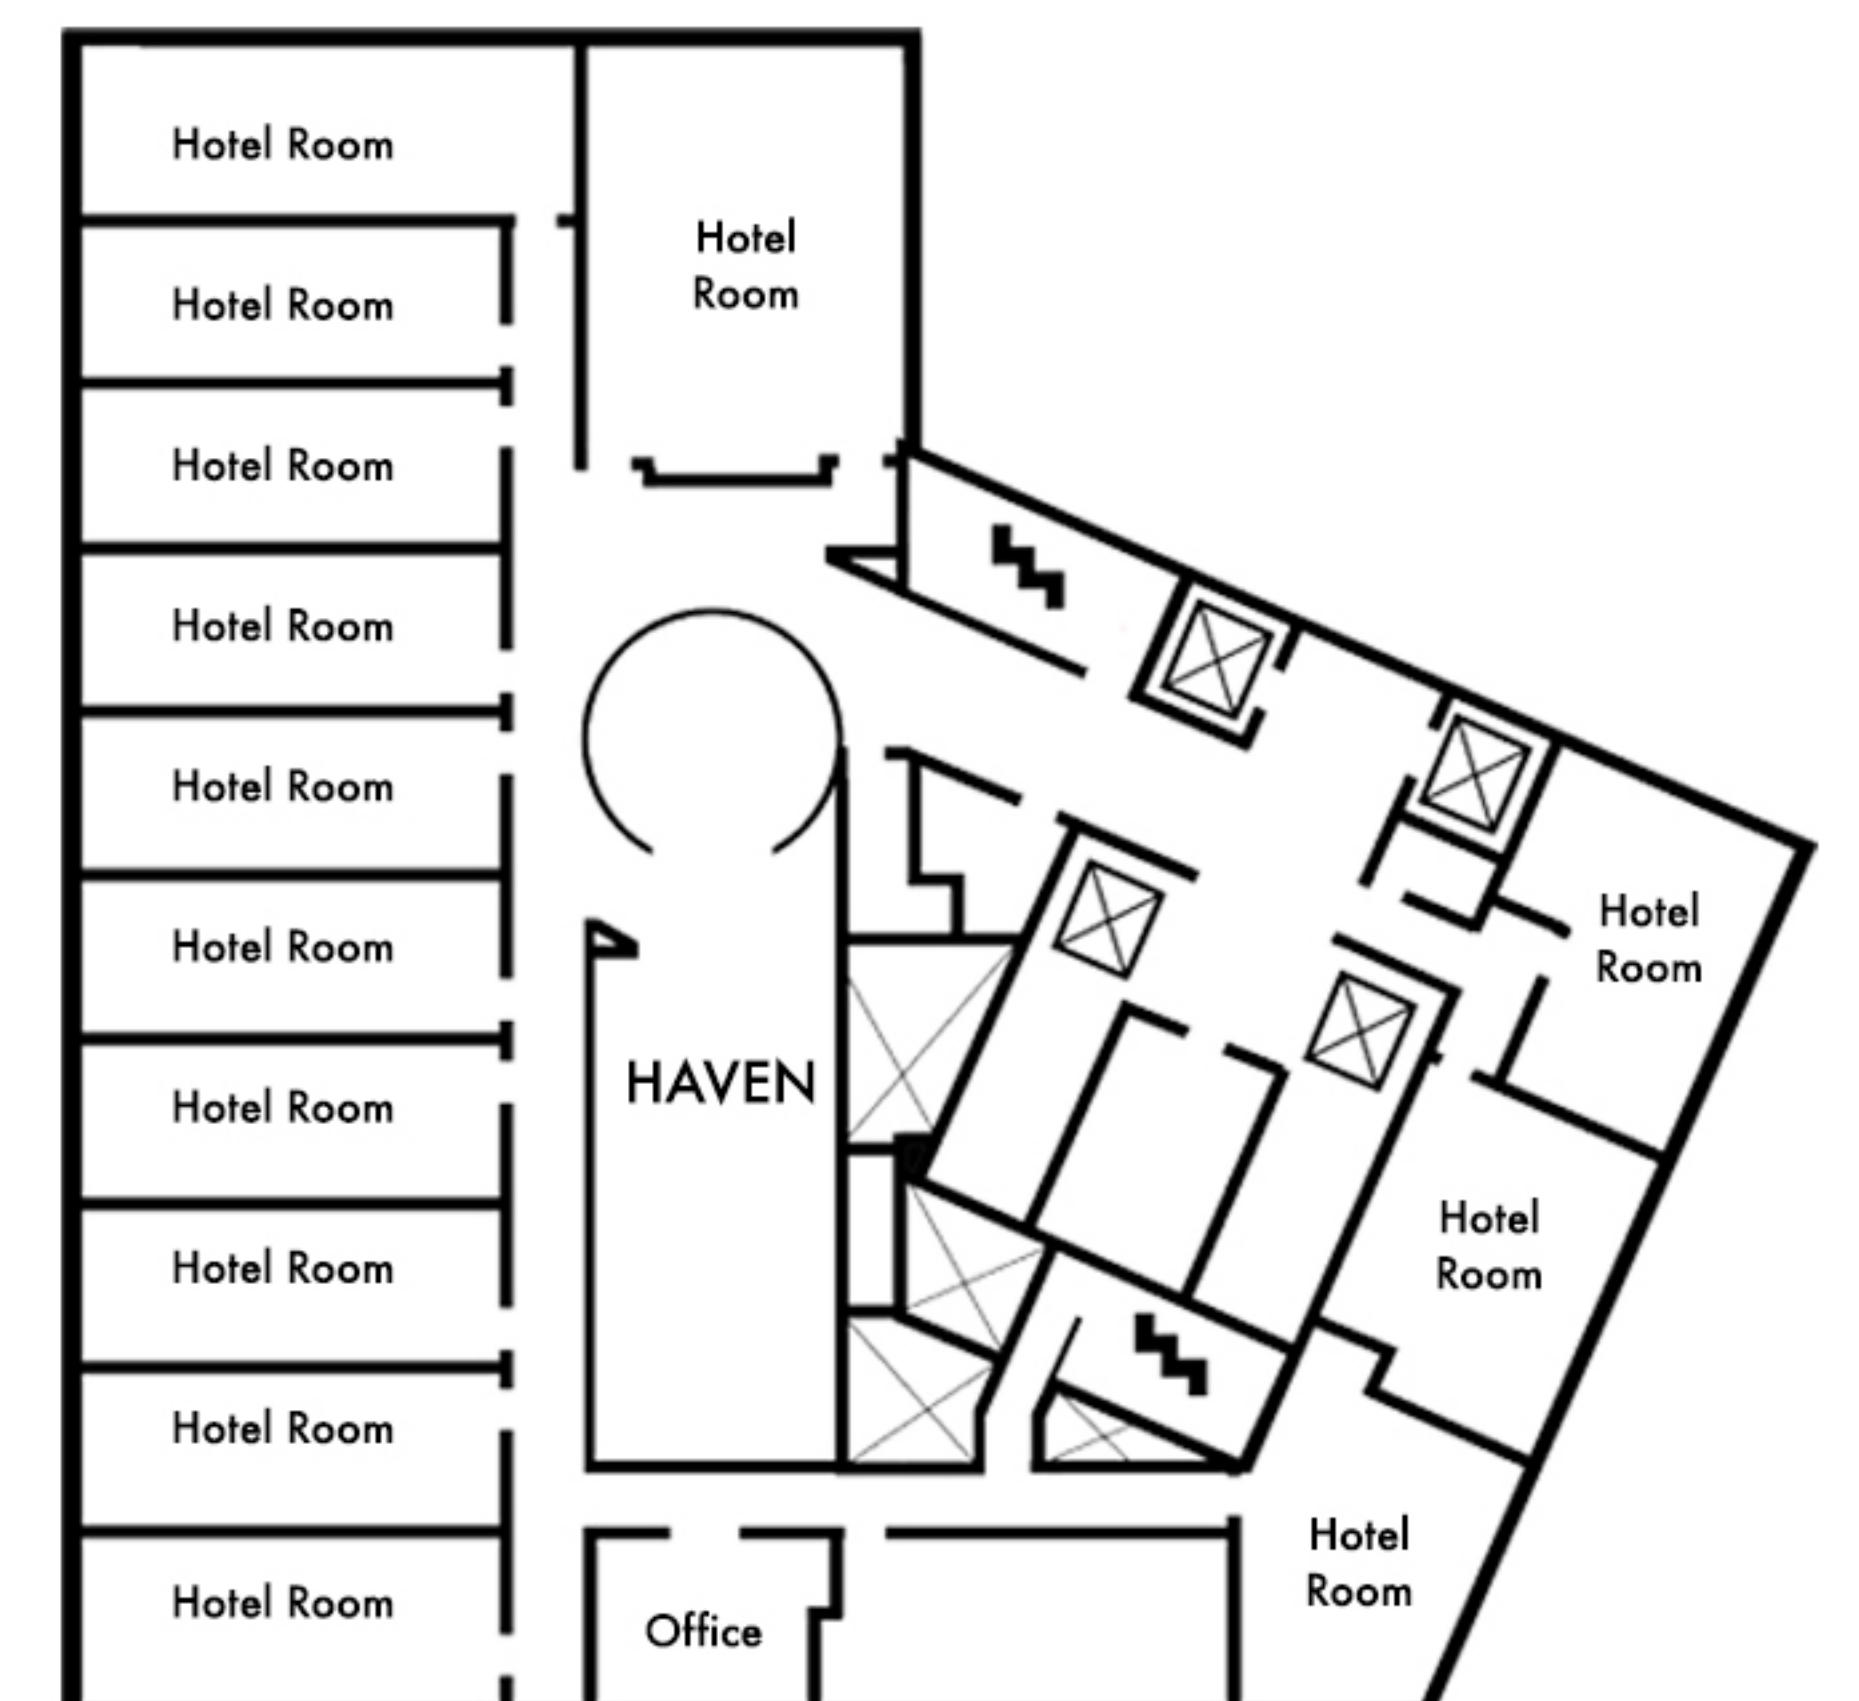

METROPOLITAN *at the 9*

AUTOGRAPH
COLLECTION®
HOTELS

LEVEL B1

LEVEL 1

LEVEL 2

LEVEL 3

LEVEL 12

RSRV LEVEL

MEETING & EVENT SPACE CAPACITY CHART

Meeting Rooms	Level	LxWxH	Sq.Ft.	Theater	Conference	U-Shape	Schoolroom	Banquet	Reception
Vaults	B1	–	4,072	–	–	–	–	–	350*
Diebold Safe & Lock Company	B1	10'3x18'1x8	160	–	–	–	–	–	12
Mosler Safe Company	B1	16'2x16'2x8'	262	–	–	–	–	–	15
Carnegie Steel	B1	28'x16'x8'	448	–	–	–	–	–	25
York Safe & Lock	B1	44'8x17'5x8'	764	–	–	–	–	–	45
York Vault Lounge	B1	–	780	–	20	15	15	40	50
Speakeasy	B1	–	1,238	–	–	–	–	40	60
<i>*350 Max with soft seating for 160</i>									
Mint Ballroom	B1	119'5x43'4x10'4	5,122	400	94	80	185	280*	450
Mint I	B1	47'1x43'4x10'4	1,834	110	30	25	60	90	125
Mint II	B1	43'4x29'7x10'4	1,262	84	32	25	50	70	115
Mint III	B1	43'4x42'2x10'4	2,026	130	32	30	75	120	150
Mint Prefunction	B1	–	1,301	–	–	–	–	–	75
<i>*280 Max, 250 with dance floor</i>									
Private Dining Room	2	37'6x77'1x9'6	840	45	36	–	–	55	55
Tangier	2	10'6x25'4x9'6	165	15	10	–	–	10	12
Naples	2	13'6x25'4x9'6	317	15	12	–	–	16	16
Valencia	2	13'6x26'5x9'6	358	15	18	–	–	20	25
Alex Theater	2	–	2,440	58*	–	–	–	–	80
Art Gallery	2	–	600	–	–	–	–	40	50
<i>58 leather chairs, 80 max</i>									
Rotunda Ring	3	–	3,591	–	–	–	–	200	235
Post Room	3	31'x17'	668	50	22	22	15	30	40
Tiffany Crescent	3	–	1035	54	34	34	30	40	60
Rotunda Foyer	3	–	502	–	–	–	–	–	35
Millet Room	3	42'x29'	1,218	96	36	30	54	50	100
The Garden of Eden	12	–	4,000	–	–	–	–	100	250
Section A - Progressive	12	–	552	–	–	–	–	–	30
Section B - South	12	–	828	–	–	–	–	40	40
Section C - Rotunda	12	–	608	–	–	–	–	–	30
Section D - Tower City	12	–	622	50	–	–	–	–	30
Section E - North	12	–	828	200	–	–	–	60	60
Section F - Chandelier	12	–	561	50	–	–	–	–	30
RSRV	R	–	4,000	–	–	–	–	–	40
Haven	R	–	552	–	20	–	–	20	40
Offices	R	–	160	–	8	–	–	–	–

LEVEL B1

LEVEL 1

Front Desk

LEVEL 2

LEVEL 3

LEVEL 12

RSRV LEVEL 13