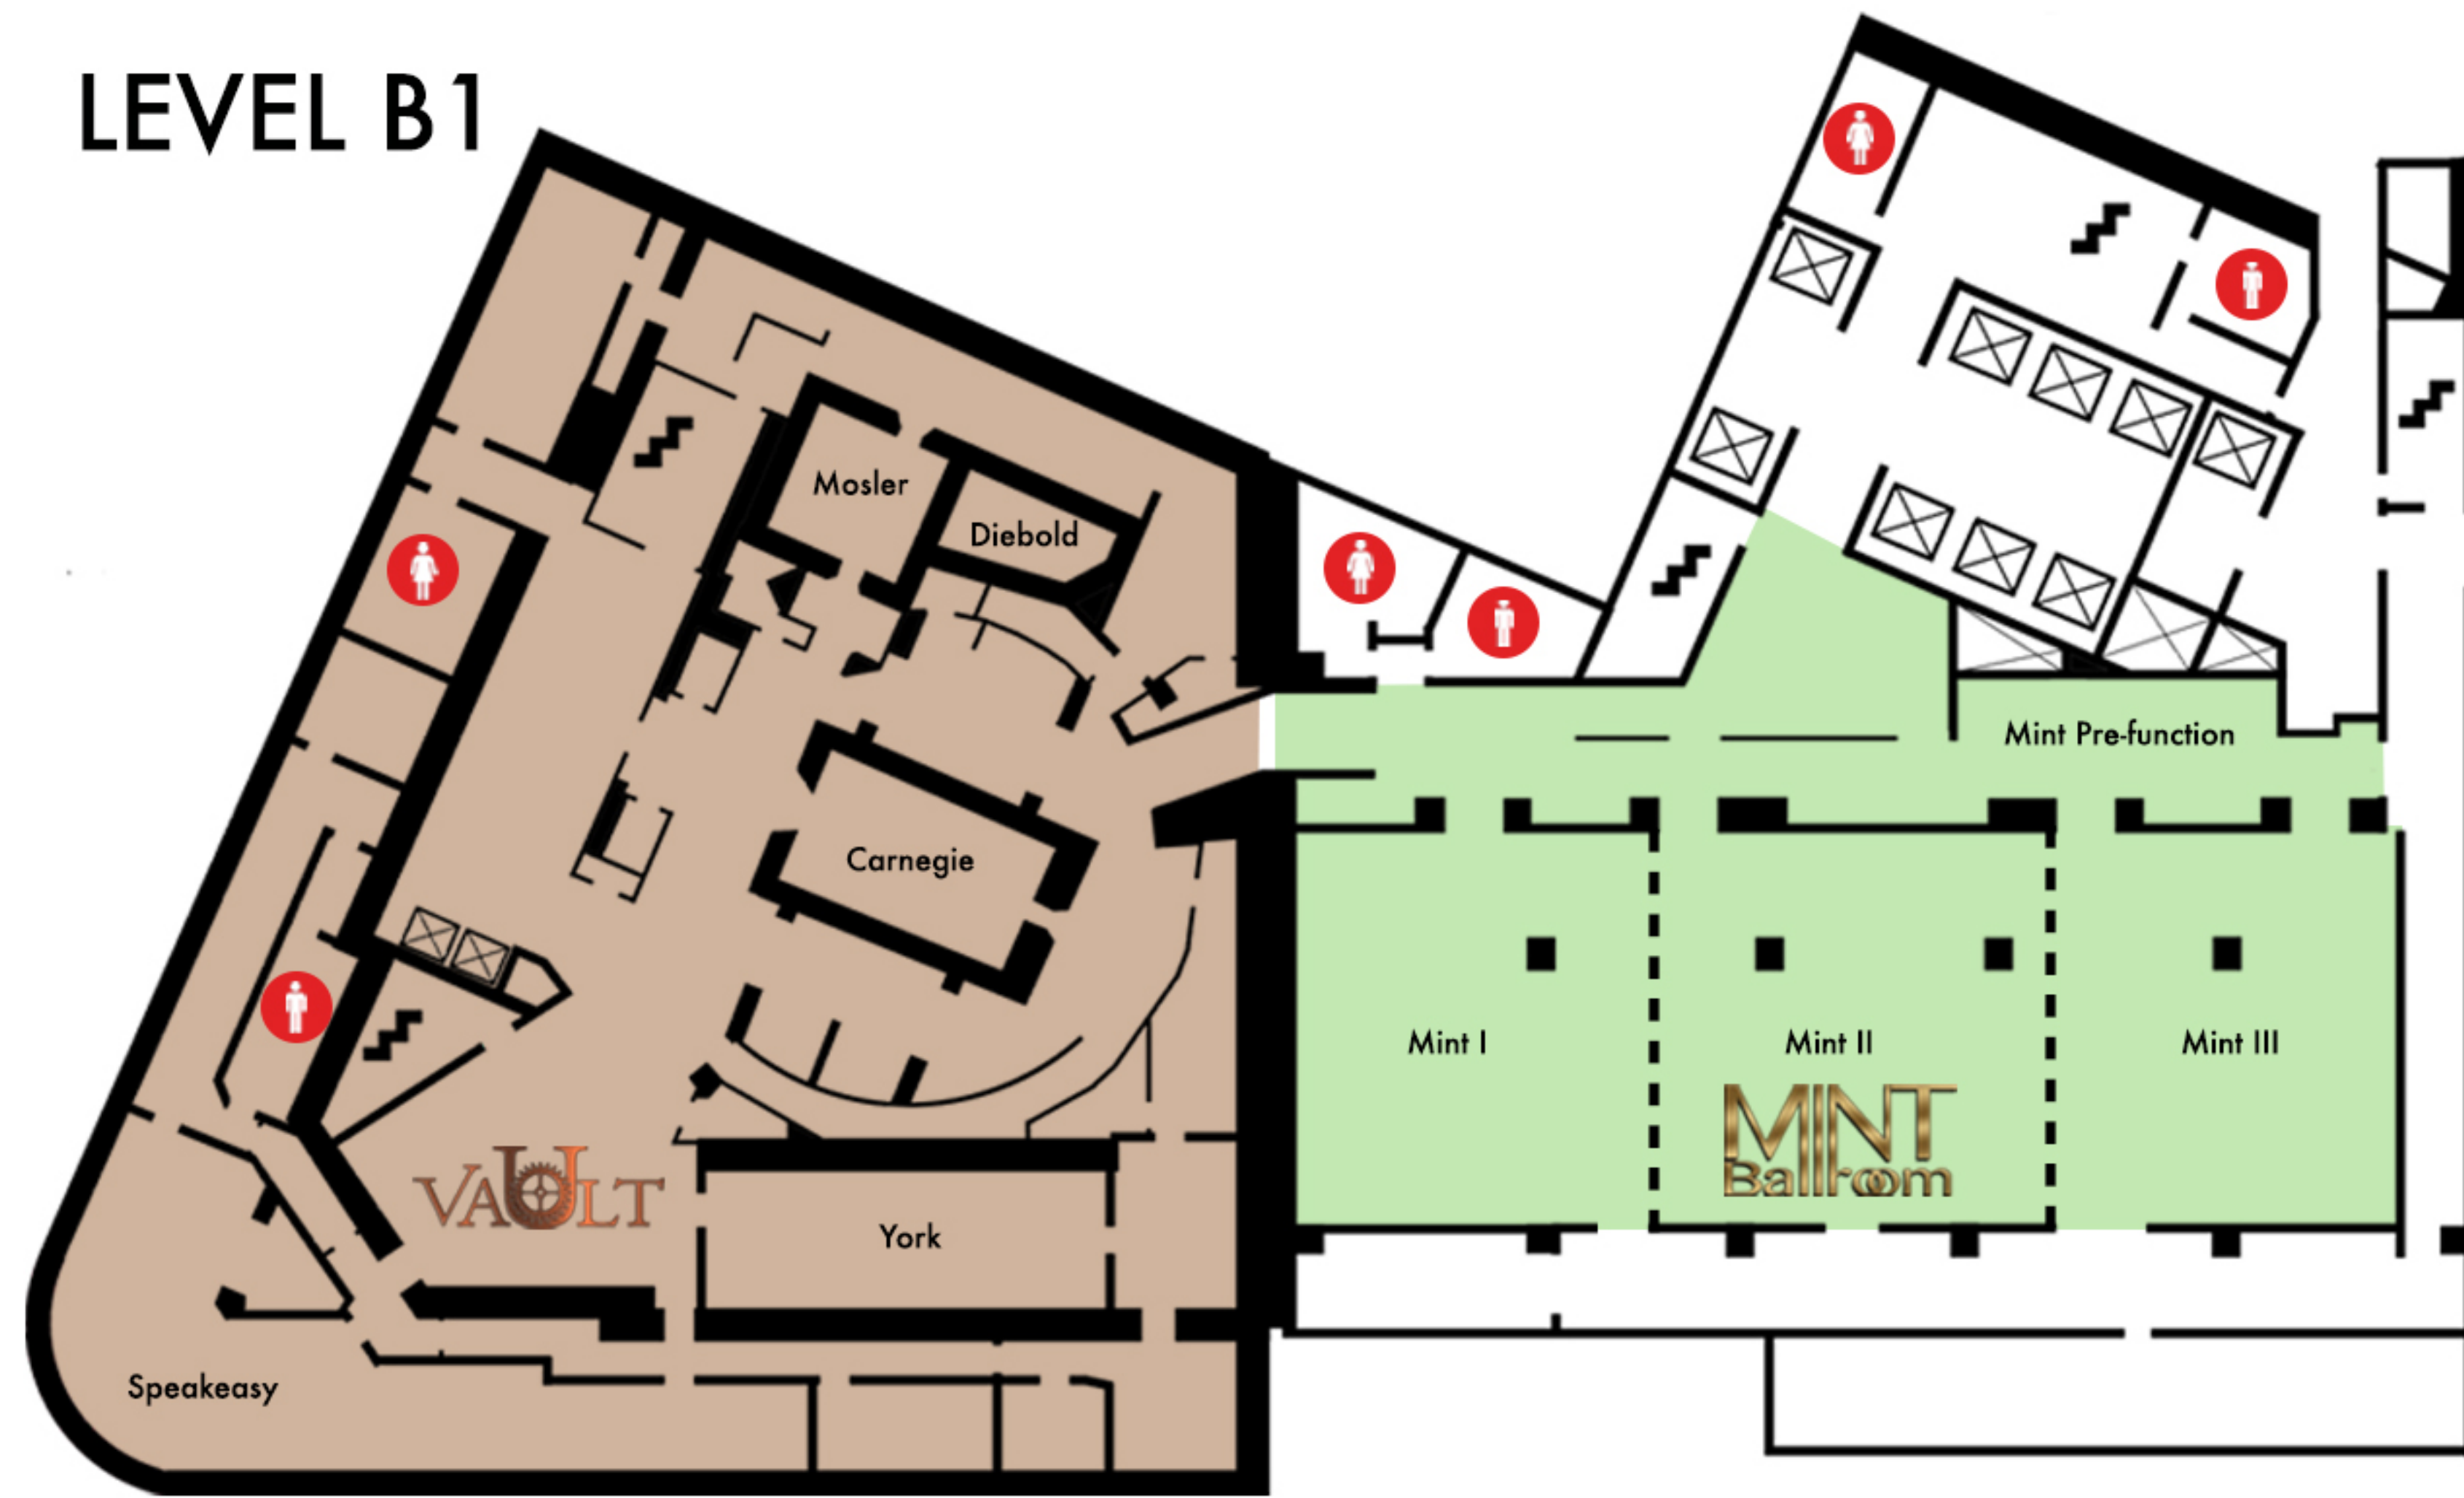

METROPOLITAN *at the 9*

AUTOGRAPH
COLLECTION®
HOTELS

LEVEL B1

LEVEL 1

LEVEL 2

LEVEL 3

LEVEL 12

RSRV LEVEL

MEETING & EVENT SPACE CAPACITY CHART

Meeting Rooms	Level	LxWxH	Sq.Ft.	Theater	Conference	U-Shape	Schoolroom	Banquet	Reception
Vaults	B1	–	4,072	–	–	–	–	–	350*
Diebold Safe & Lock Company	B1	10'3x18'1x8	160	–	–	–	–	–	12
Mosler Safe Company	B1	16'2x16'2x8'	262	–	–	–	–	–	15
Carnegie Steel	B1	28'x16'x8'	448	–	–	–	–	–	25
York Safe & Lock	B1	44'8x17'5x8'	764	–	–	–	–	–	45
York Vault Lounge	B1	–	780	–	20	15	15	40	50
Speakeasy	B1	–	1,238	–	–	–	–	40	60
<i>*350 Max with soft seating for 160</i>									
Mint Ballroom	B1	119'5x43'4x10'4	5,122	400	94	80	185	280*	450
Mint I	B1	47'1x43'4x10'4	1,834	110	30	25	60	90	125
Mint II	B1	43'4x29'7x10'4	1,262	84	32	25	50	70	115
Mint III	B1	43'4x42'2x10'4	2,026	130	32	30	75	120	150
Mint Prefunction	B1	–	1,301	–	–	–	–	–	75
<i>*280 Max, 250 with dance floor</i>									
Private Dining Room	2	37'6x77'1x9'6	840	45	36	–	–	55	55
Tangier	2	10'6x25'4x9'6	165	15	10	–	–	10	12
Naples	2	13'6x25'4x9'6	317	15	12	–	–	16	16
Valencia	2	13'6x26'5x9'6	358	15	18	–	–	20	25
Alex Theater	2	–	2,440	58*	–	–	–	–	80
Art Gallery	2	–	600	–	–	–	–	40	50
<i>58 leather chairs, 80 max</i>									
Rotunda Ring	3	–	3,591	–	–	–	–	200	235
Post Room	3	31'x17'	668	50	22	22	15	30	40
Tiffany Crescent	3	–	1035	54	34	34	30	40	60
Rotunda Foyer	3	–	502	–	–	–	–	–	35
Millet Room	3	42'x29'	1,218	96	36	30	54	50	100
The Garden of Eden	12	–	4,000	–	–	–	–	100	250
Section A - Progressive	12	–	552	–	–	–	–	–	30
Section B - South	12	–	828	–	–	–	–	40	40
Section C - Rotunda	12	–	608	–	–	–	–	–	30
Section D - Tower City	12	–	622	50	–	–	–	–	30
Section E - North	12	–	828	200	–	–	–	60	60
Section F - Chandelier	12	–	561	50	–	–	–	–	30
RSRV	R	–	4,000	–	–	–	–	–	40
Haven	R	–	552	–	20	–	–	20	40
Offices	R	–	160	–	8	–	–	–	–

LEVEL B1

LEVEL 1

Front Desk

LEVEL 2

LEVEL 3

LEVEL 12

RSRV LEVEL 13