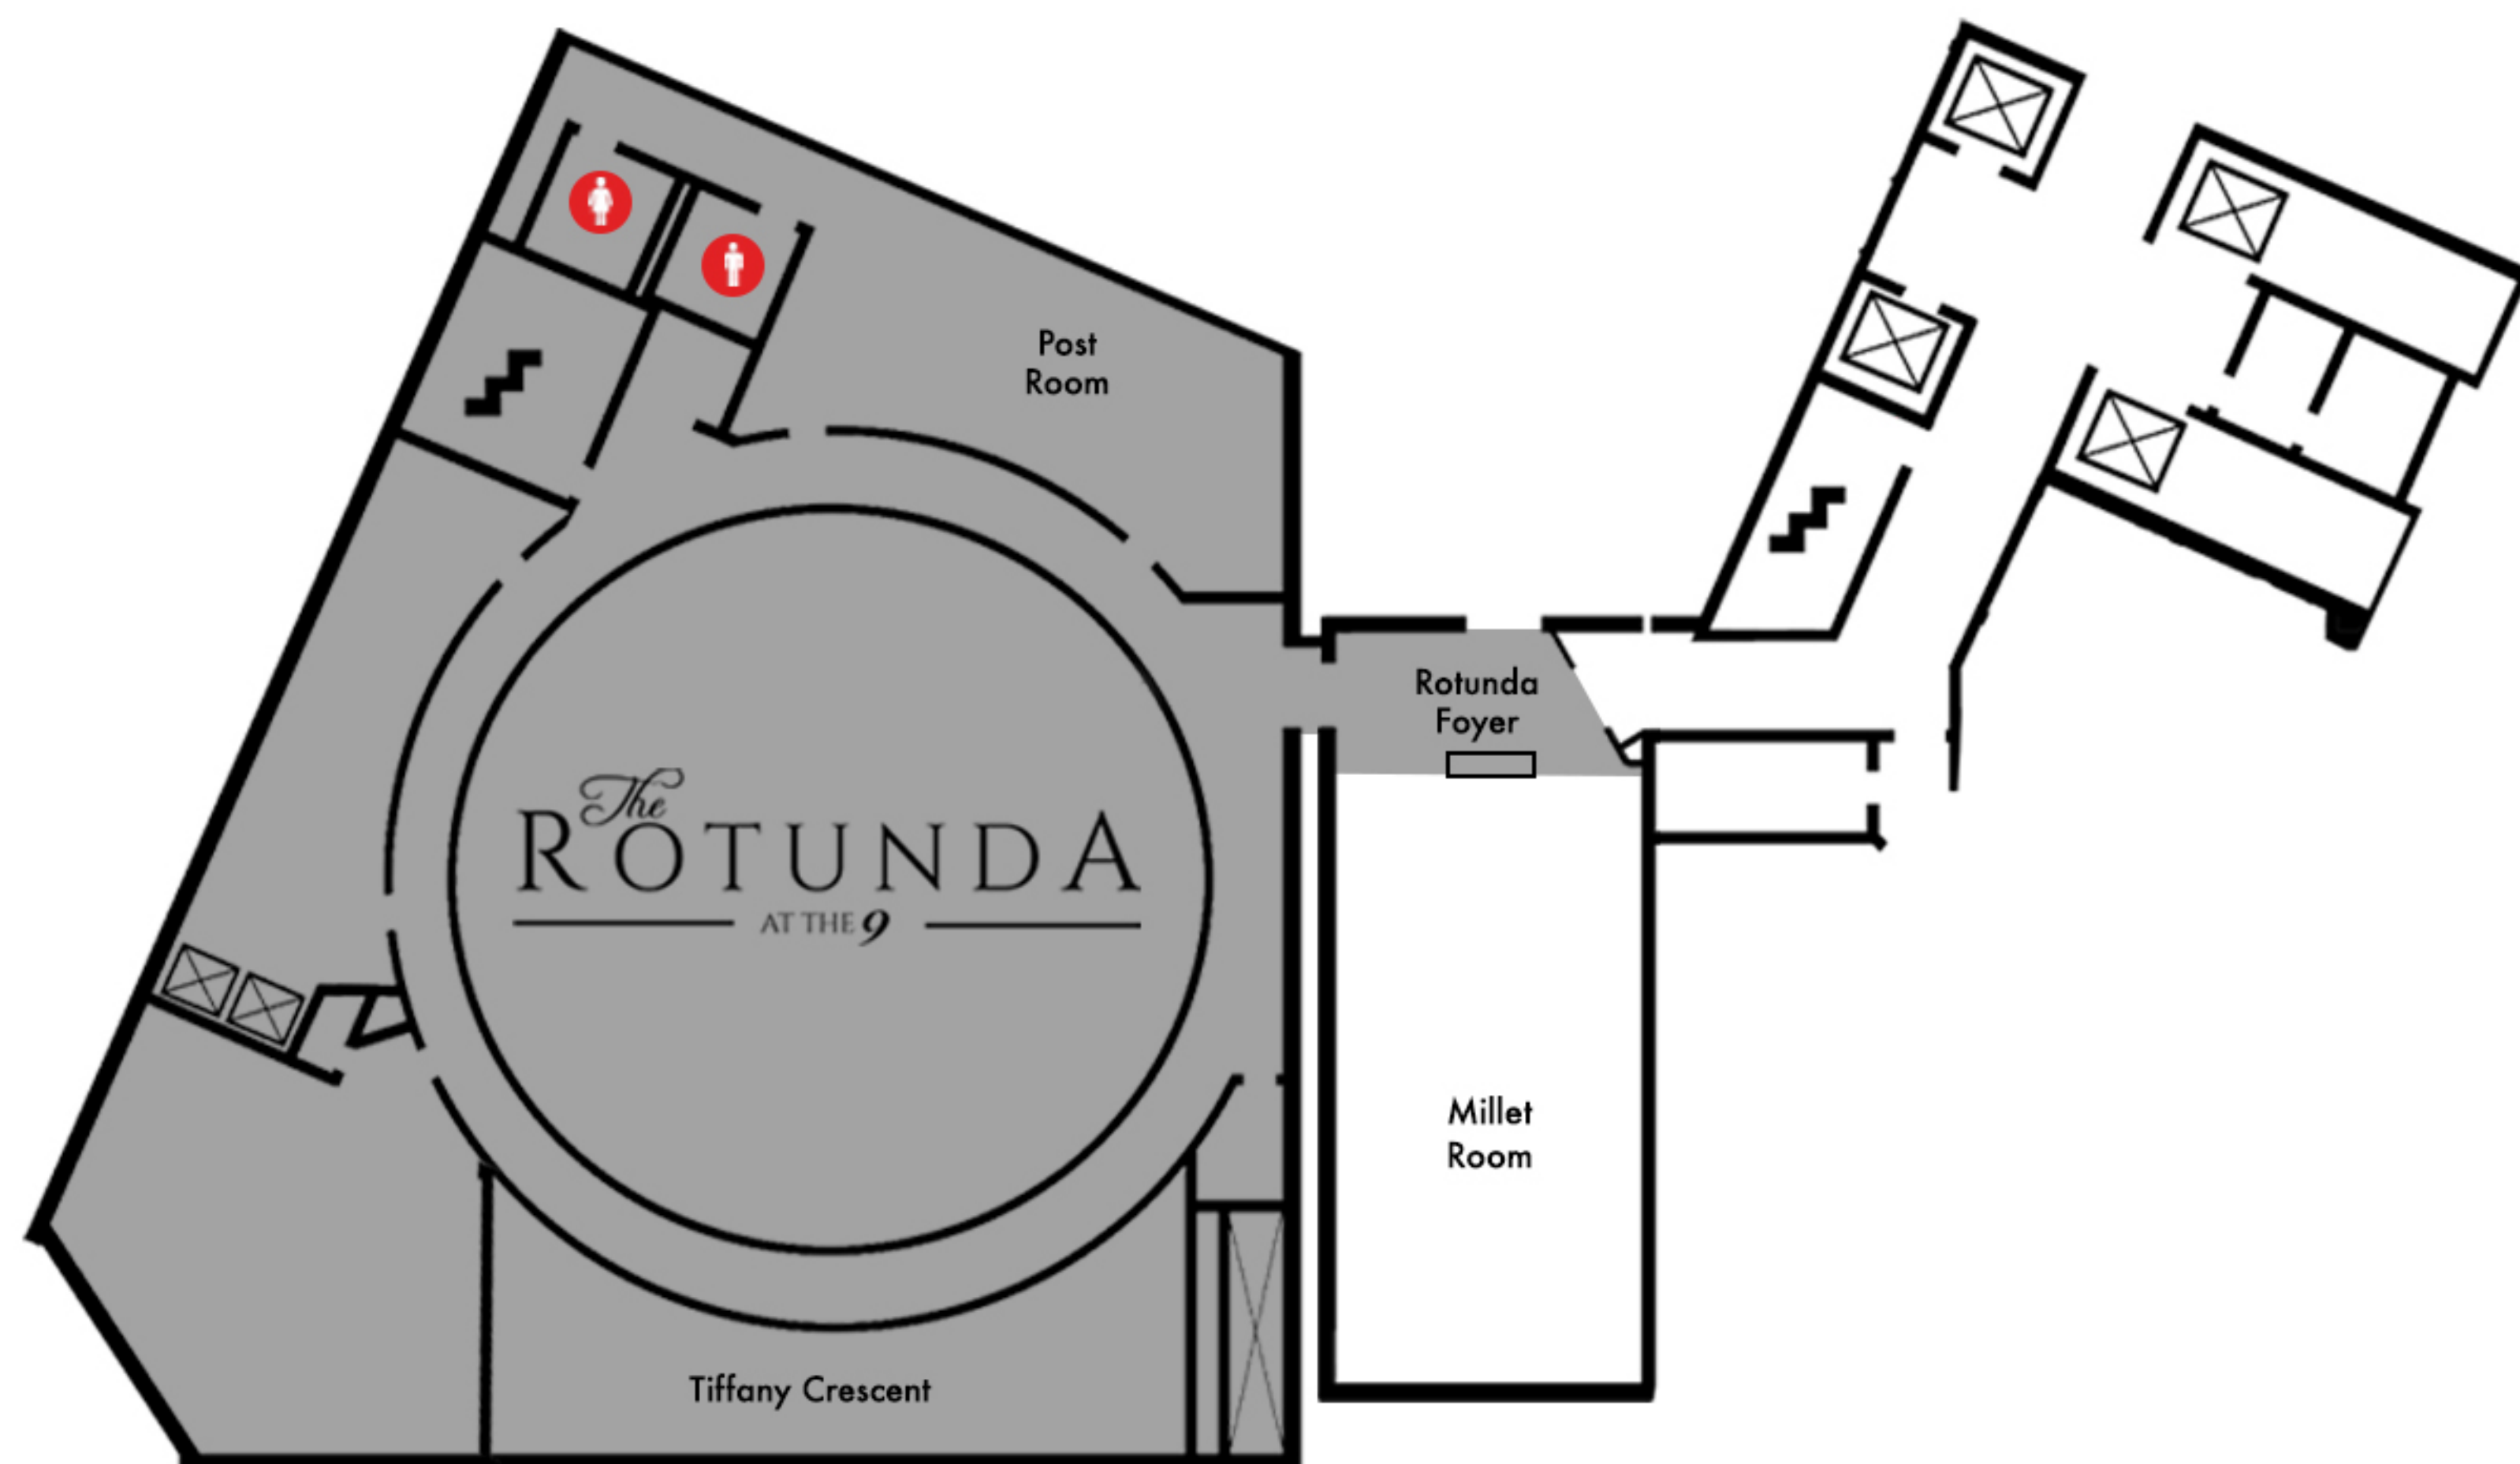

METROPOLITAN *at the 9*

AUTOGRAPH
COLLECTION®
HOTELS

LEVEL B1

LEVEL 1

LEVEL 2

LEVEL 3

LEVEL 12

RSRV LEVEL

MEETING & EVENT SPACE CAPACITY CHART

Meeting Rooms	Level	LxWxH	Sq.Ft.	Theater	Conference	U-Shape	Schoolroom	Banquet	Reception
Vaults	B1	–	4,072	–	–	–	–	–	350*
Diebold Safe & Lock Company	B1	10'3x18'1x8	160	–	–	–	–	–	12
Mosler Safe Company	B1	16'2x16'2x8'	262	–	–	–	–	–	15
Carnegie Steel	B1	28'x16'x8'	448	–	–	–	–	–	25
York Safe & Lock	B1	44'8x17'5x8'	764	–	–	–	–	–	45
York Vault Lounge	B1	–	780	–	20	15	15	40	50
Speakeasy	B1	–	1,238	–	–	–	–	40	60
<i>*350 Max with soft seating for 160</i>									
Mint Ballroom	B1	119'5x43'4x10'4	5,122	400	94	80	185	280*	450
Mint I	B1	47'1x43'4x10'4	1,834	110	30	25	60	90	125
Mint II	B1	43'4x29'7x10'4	1,262	84	32	25	50	70	115
Mint III	B1	43'4x42'2x10'4	2,026	130	32	30	75	120	150
Mint Prefunction	B1	–	1,301	–	–	–	–	–	75
<i>*280 Max, 250 with dance floor</i>									
Private Dining Room	2	37'6x77'1x9'6	840	45	36	–	–	55	55
Tangier	2	10'6x25'4x9'6	165	15	10	–	–	10	12
Naples	2	13'6x25'4x9'6	317	15	12	–	–	16	16
Valencia	2	13'6x26'5x9'6	358	15	18	–	–	20	25
Alex Theater	2	–	2,440	58*	–	–	–	–	80
Art Gallery	2	–	600	–	–	–	–	40	50
<i>58 leather chairs, 80 max</i>									
Rotunda Ring	3	–	3,591	–	–	–	–	200	235
Post Room	3	31'x17'	668	50	22	22	15	30	40
Tiffany Crescent	3	–	1035	54	34	34	30	40	60
Rotunda Foyer	3	–	502	–	–	–	–	–	35
Millet Room	3	42'x29'	1,218	96	36	30	54	50	100
The Garden of Eden	12	–	4,000	–	–	–	–	100	250
Section A - Progressive	12	–	552	–	–	–	–	–	30
Section B - South	12	–	828	–	–	–	–	40	40
Section C - Rotunda	12	–	608	–	–	–	–	–	30
Section D - Tower City	12	–	622	50	–	–	–	–	30
Section E - North	12	–	828	200	–	–	–	60	60
Section F - Chandelier	12	–	561	50	–	–	–	–	30
RSRV	R	–	4,000	–	–	–	–	–	40
Haven	R	–	552	–	20	–	–	20	40
Offices	R	–	160	–	8	–	–	–	–

LEVEL B1

LEVEL 1

Front Desk

LEVEL 2

LEVEL 3

LEVEL 12

RSRV LEVEL 13