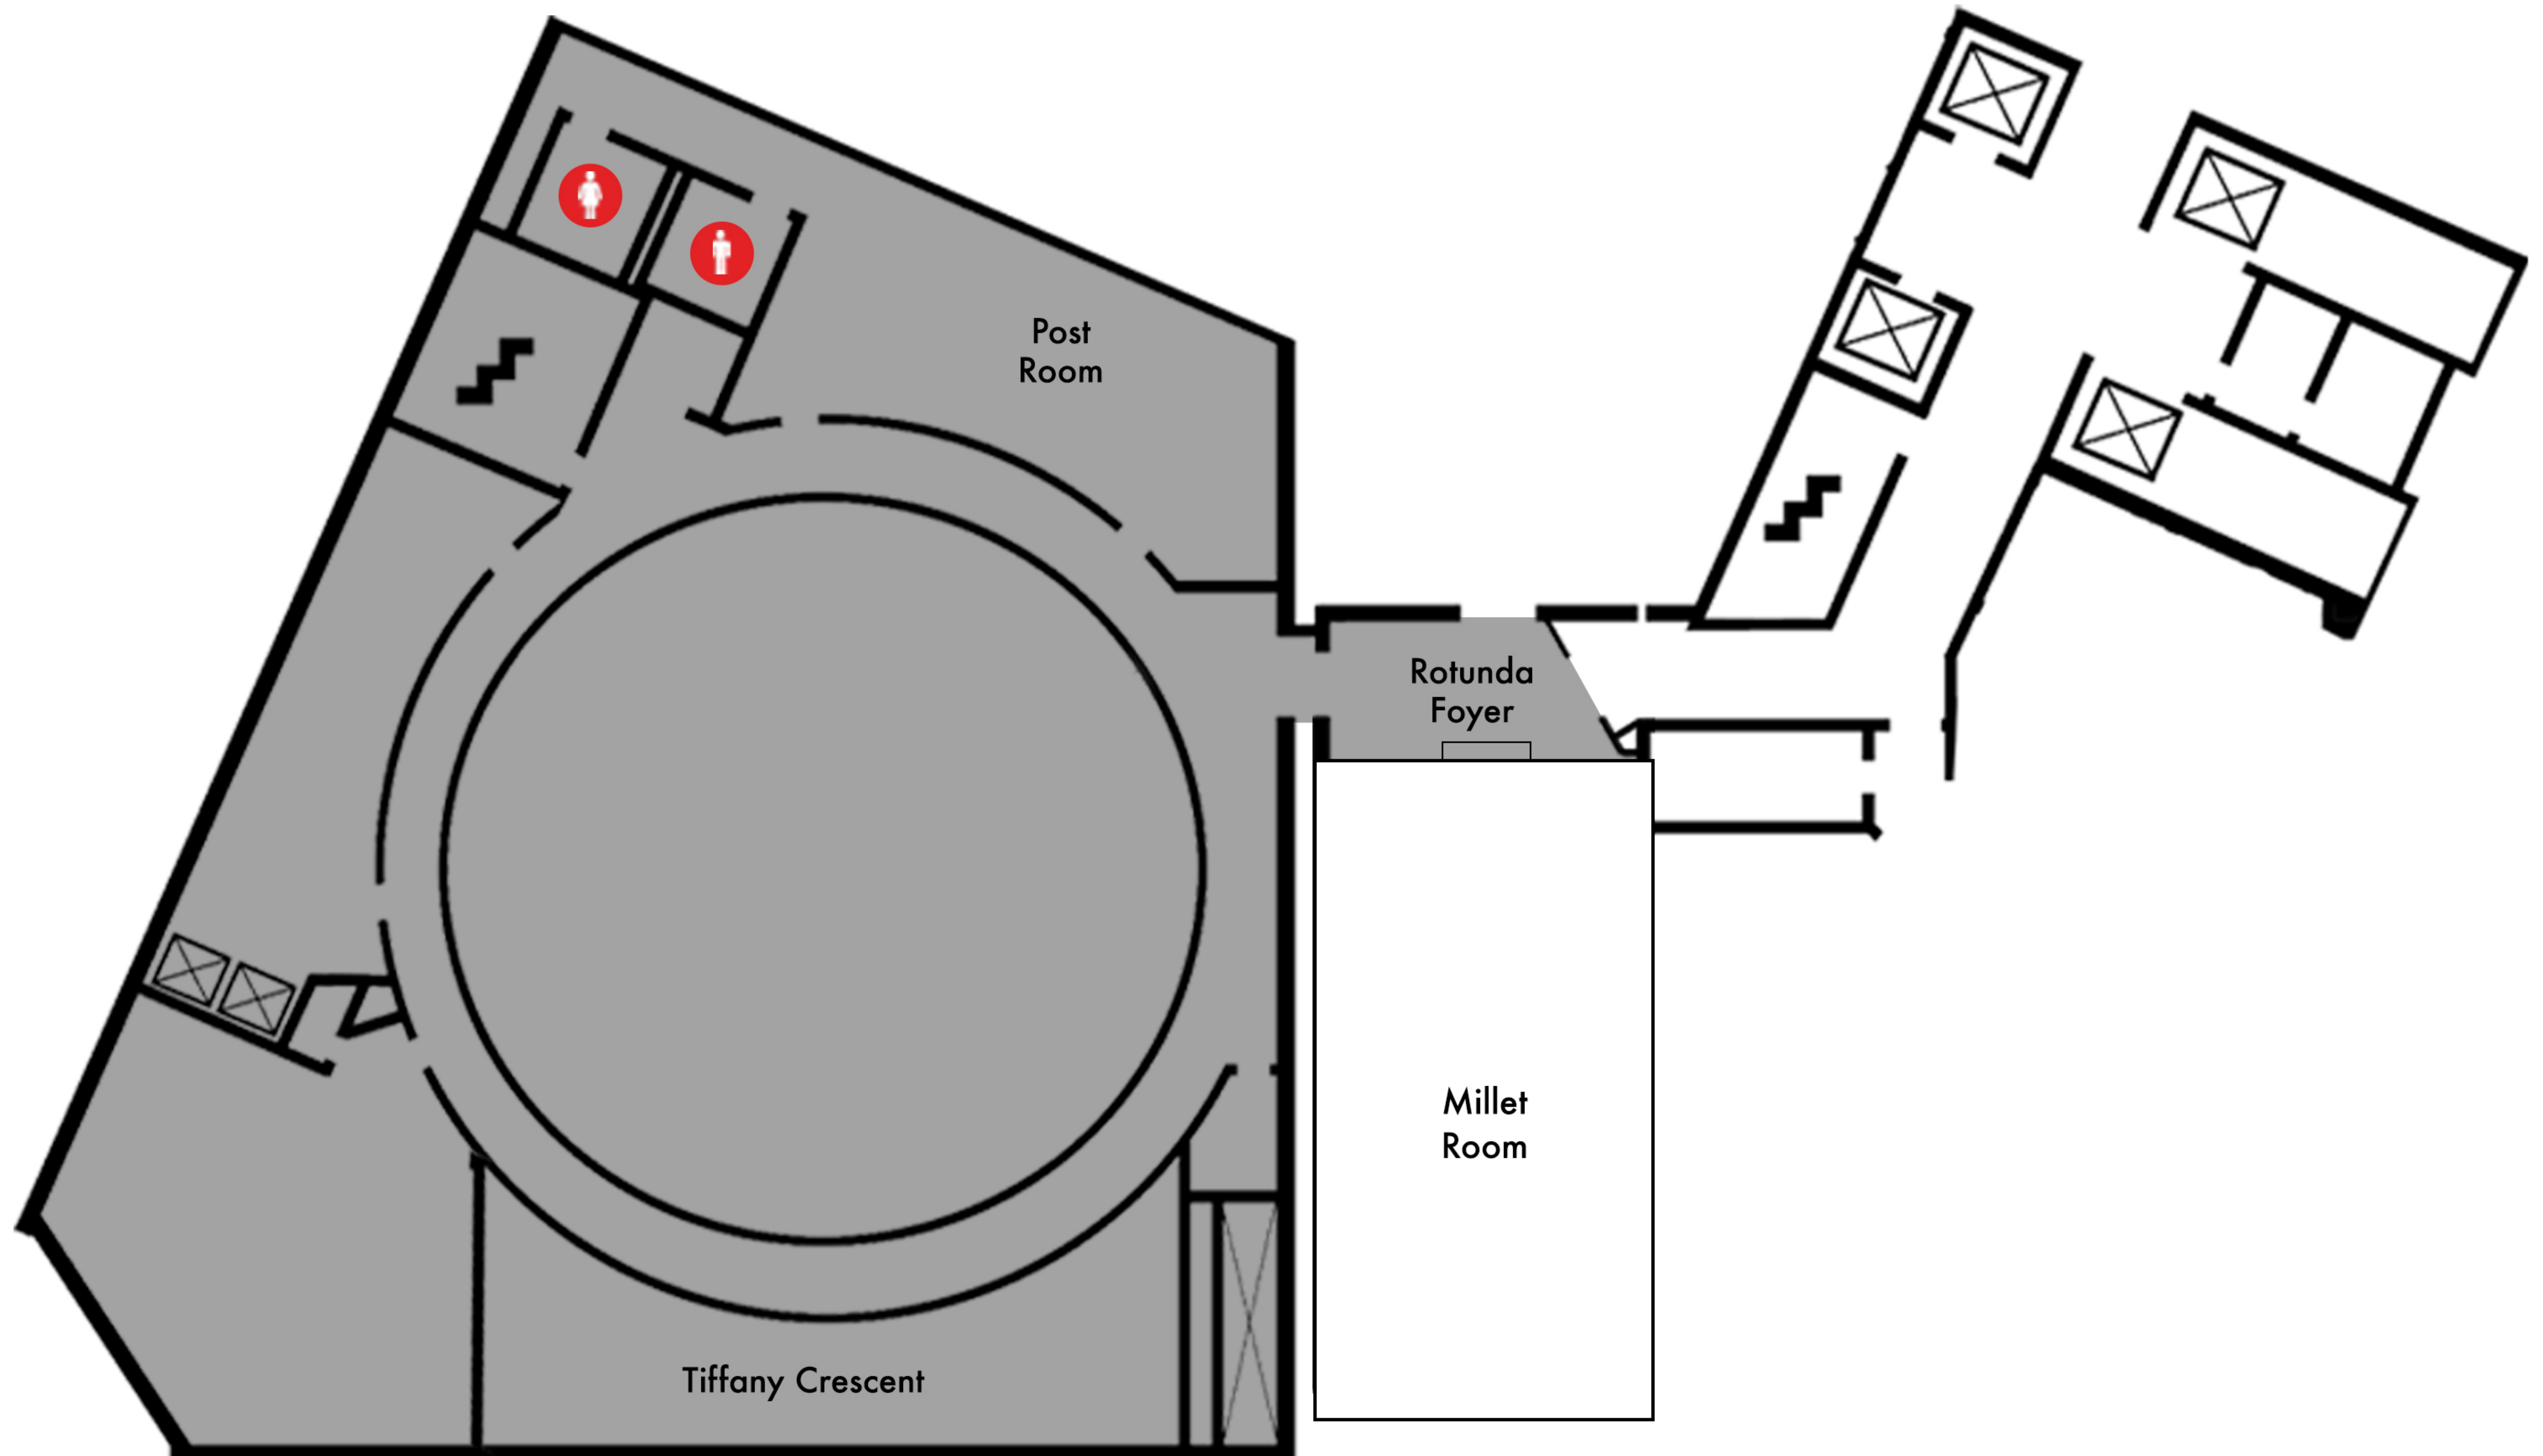

MEETING & EVENT SPACE CAPACITY CHART

Meeting Rooms	Level	LxWxH	Sq.Ft.	Theater	Conference	U-Shape	Schoolroom	Banquet	Reception
Vaults	B1	–	4,072	–	–	–	–	–	350*
Diebold Safe & Lock Company	B1	10'3x18'1x8	160	–	–	–	–	–	12
Mosler Safe Company	B1	16'2x16'2x8'	262	–	–	–	–	–	15
Carnegie Steel	B1	28'x16'x8'	448	–	–	–	–	–	25
York Safe & Lock	B1	44'8x17'5x8'	764	–	–	–	–	–	45
York Vault Lounge	B1	–	780	–	20	15	15	40	50
Speakeasy	B1	–	1,238	–	–	–	–	40	60
<i>*350 Max with soft seating for 160</i>									
Mint Ballroom	B1	119'5x43'4x10'4	5,122	400	94	80	185	280*	450
Mint I	B1	47'1x43'4x10'4	1,834	110	30	25	60	90	125
Mint II	B1	43'4x29'7x10'4	1,262	84	32	25	50	70	115
Mint III	B1	43'4x42'2x10'4	2,026	130	32	30	75	120	150
Mint Prefunction	B1	–	1,301	–	–	–	–	–	75
<i>*280 Max, 250 with dance floor</i>									
Private Dining Room	2	37'6x77'1x9'6	840	45	36	–	–	55	55
Tangier	2	10'6x25'4x9'6	165	15	10	–	–	10	12
Naples	2	13'6x25'4x9'6	317	15	12	–	–	16	16
Valencia	2	13'6x26'5x9'6	358	15	18	–	–	20	25
Alex Theater	2	–	2,440	58*	–	–	–	–	80
Art Gallery	2	–	600	–	–	–	–	40	50
<i>58 leather chairs, 80 max</i>									
Rotunda Ring	3	–	3,591	–	–	–	–	200	235
Post Room	3	31'x17'	668	50	22	22	15	30	40
Tiffany Crescent	3	–	1035	54	34	34	30	40	60
Rotunda Foyer	3	–	502	–	–	–	–	–	35
Millet Room	3	42'x29'	1,218	96	36	30	54	50	100
The Garden of Eden	12	–	4,000	–	–	–	–	100	250
Section A - Progressive	12	–	552	–	–	–	–	–	30
Section B - South	12	–	828	–	–	–	–	40	40
Section C - Rotunda	12	–	608	–	–	–	–	–	30
Section D - Tower City	12	–	622	50	–	–	–	–	30
Section E - North	12	–	828	200	–	–	–	60	60
Section F - Chandelier	12	–	561	50	–	–	–	–	30
RSRV	R	–	4,000	–	–	–	–	–	40
Haven	R	–	552	–	20	–	–	20	40
Offices	R	–	160	–	8	–	–	–	–

LEVEL B1

LEVEL 1

Front Desk

LEVEL 2

LEVEL 3

LEVEL 12

RSRV LEVEL 13