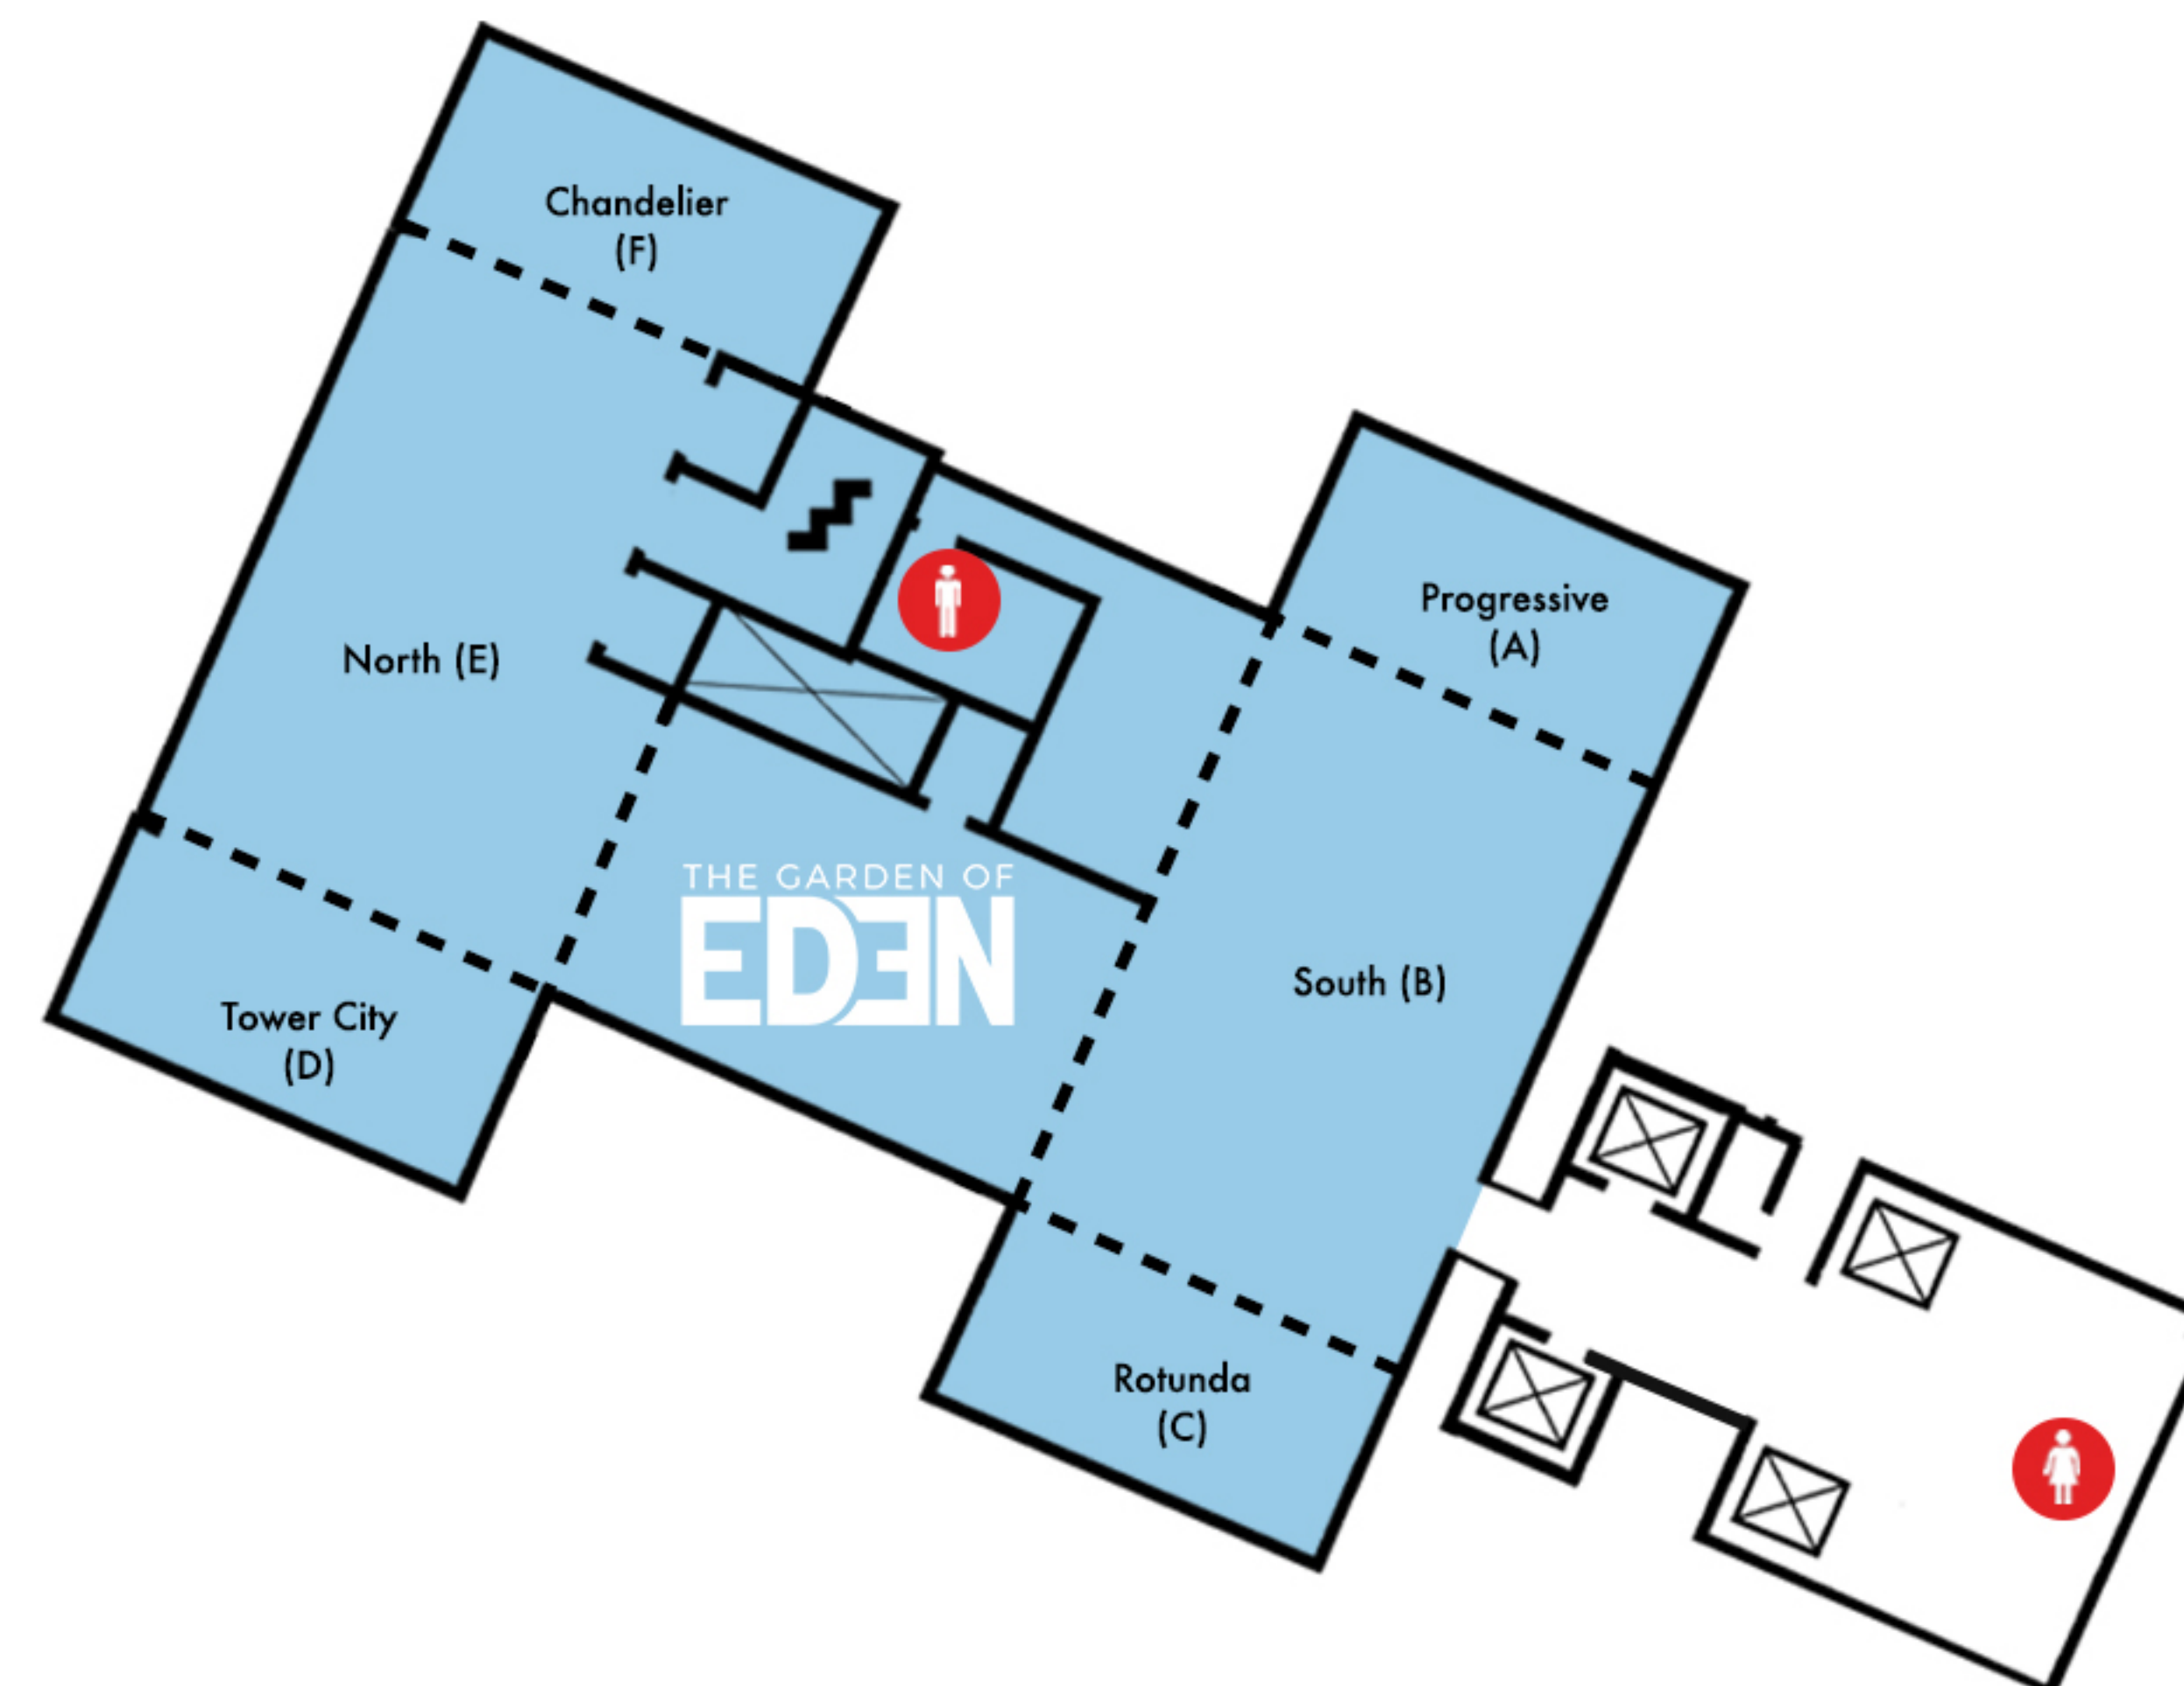

METROPOLITAN *at the 9*

AUTOGRAPH
COLLECTION®
HOTELS

LEVEL B1

LEVEL 1

LEVEL 2

LEVEL 3

LEVEL 12

RSRV LEVEL

MEETING & EVENT SPACE CAPACITY CHART

Meeting Rooms	Level	LxWxH	Sq.Ft.	Theater	Conference	U-Shape	Schoolroom	Banquet	Reception
Vaults	B1	–	4,072	–	–	–	–	–	350*
Diebold Safe & Lock Company	B1	10'3x18'1x8	160	–	–	–	–	–	12
Mosler Safe Company	B1	16'2x16'2x8'	262	–	–	–	–	–	15
Carnegie Steel	B1	28'x16'x8'	448	–	–	–	–	–	25
York Safe & Lock	B1	44'8x17'5x8'	764	–	–	–	–	–	45
York Vault Lounge	B1	–	780	–	20	15	15	40	50
Speakeasy	B1	–	1,238	–	–	–	–	40	60
<i>*350 Max with soft seating for 160</i>									
Mint Ballroom	B1	119'5x43'4x10'4	5,122	400	94	80	185	280*	450
Mint I	B1	47'1x43'4x10'4	1,834	110	30	25	60	90	125
Mint II	B1	43'4x29'7x10'4	1,262	84	32	25	50	70	115
Mint III	B1	43'4x42'2x10'4	2,026	130	32	30	75	120	150
Mint Prefunction	B1	–	1,301	–	–	–	–	–	75
<i>*280 Max, 250 with dance floor</i>									
Private Dining Room	2	37'6x77'1x9'6	840	45	36	–	–	55	55
Tangier	2	10'6x25'4x9'6	165	15	10	–	–	10	12
Naples	2	13'6x25'4x9'6	317	15	12	–	–	16	16
Valencia	2	13'6x26'5x9'6	358	15	18	–	–	20	25
Alex Theater	2	–	2,440	58*	–	–	–	–	80
Art Gallery	2	–	600	–	–	–	–	40	50
<i>58 leather chairs, 80 max</i>									
Rotunda Ring	3	–	3,591	–	–	–	–	200	235
Post Room	3	31'x17'	668	50	22	22	15	30	40
Tiffany Crescent	3	–	1035	54	34	34	30	40	60
Rotunda Foyer	3	–	502	–	–	–	–	–	35
Millet Room	3	42'x29'	1,218	96	36	30	54	50	100
The Garden of Eden	12	–	4,000	–	–	–	–	100	250
Section A - Progressive	12	–	552	–	–	–	–	–	30
Section B - South	12	–	828	–	–	–	–	40	40
Section C - Rotunda	12	–	608	–	–	–	–	–	30
Section D - Tower City	12	–	622	50	–	–	–	–	30
Section E - North	12	–	828	200	–	–	–	60	60
Section F - Chandelier	12	–	561	50	–	–	–	–	30
RSRV	R	–	4,000	–	–	–	–	–	40
Haven	R	–	552	–	20	–	–	20	40
Offices	R	–	160	–	8	–	–	–	–

LEVEL B1

LEVEL 1

Front Desk

LEVEL 2

LEVEL 3

LEVEL 12

RSRV LEVEL 13