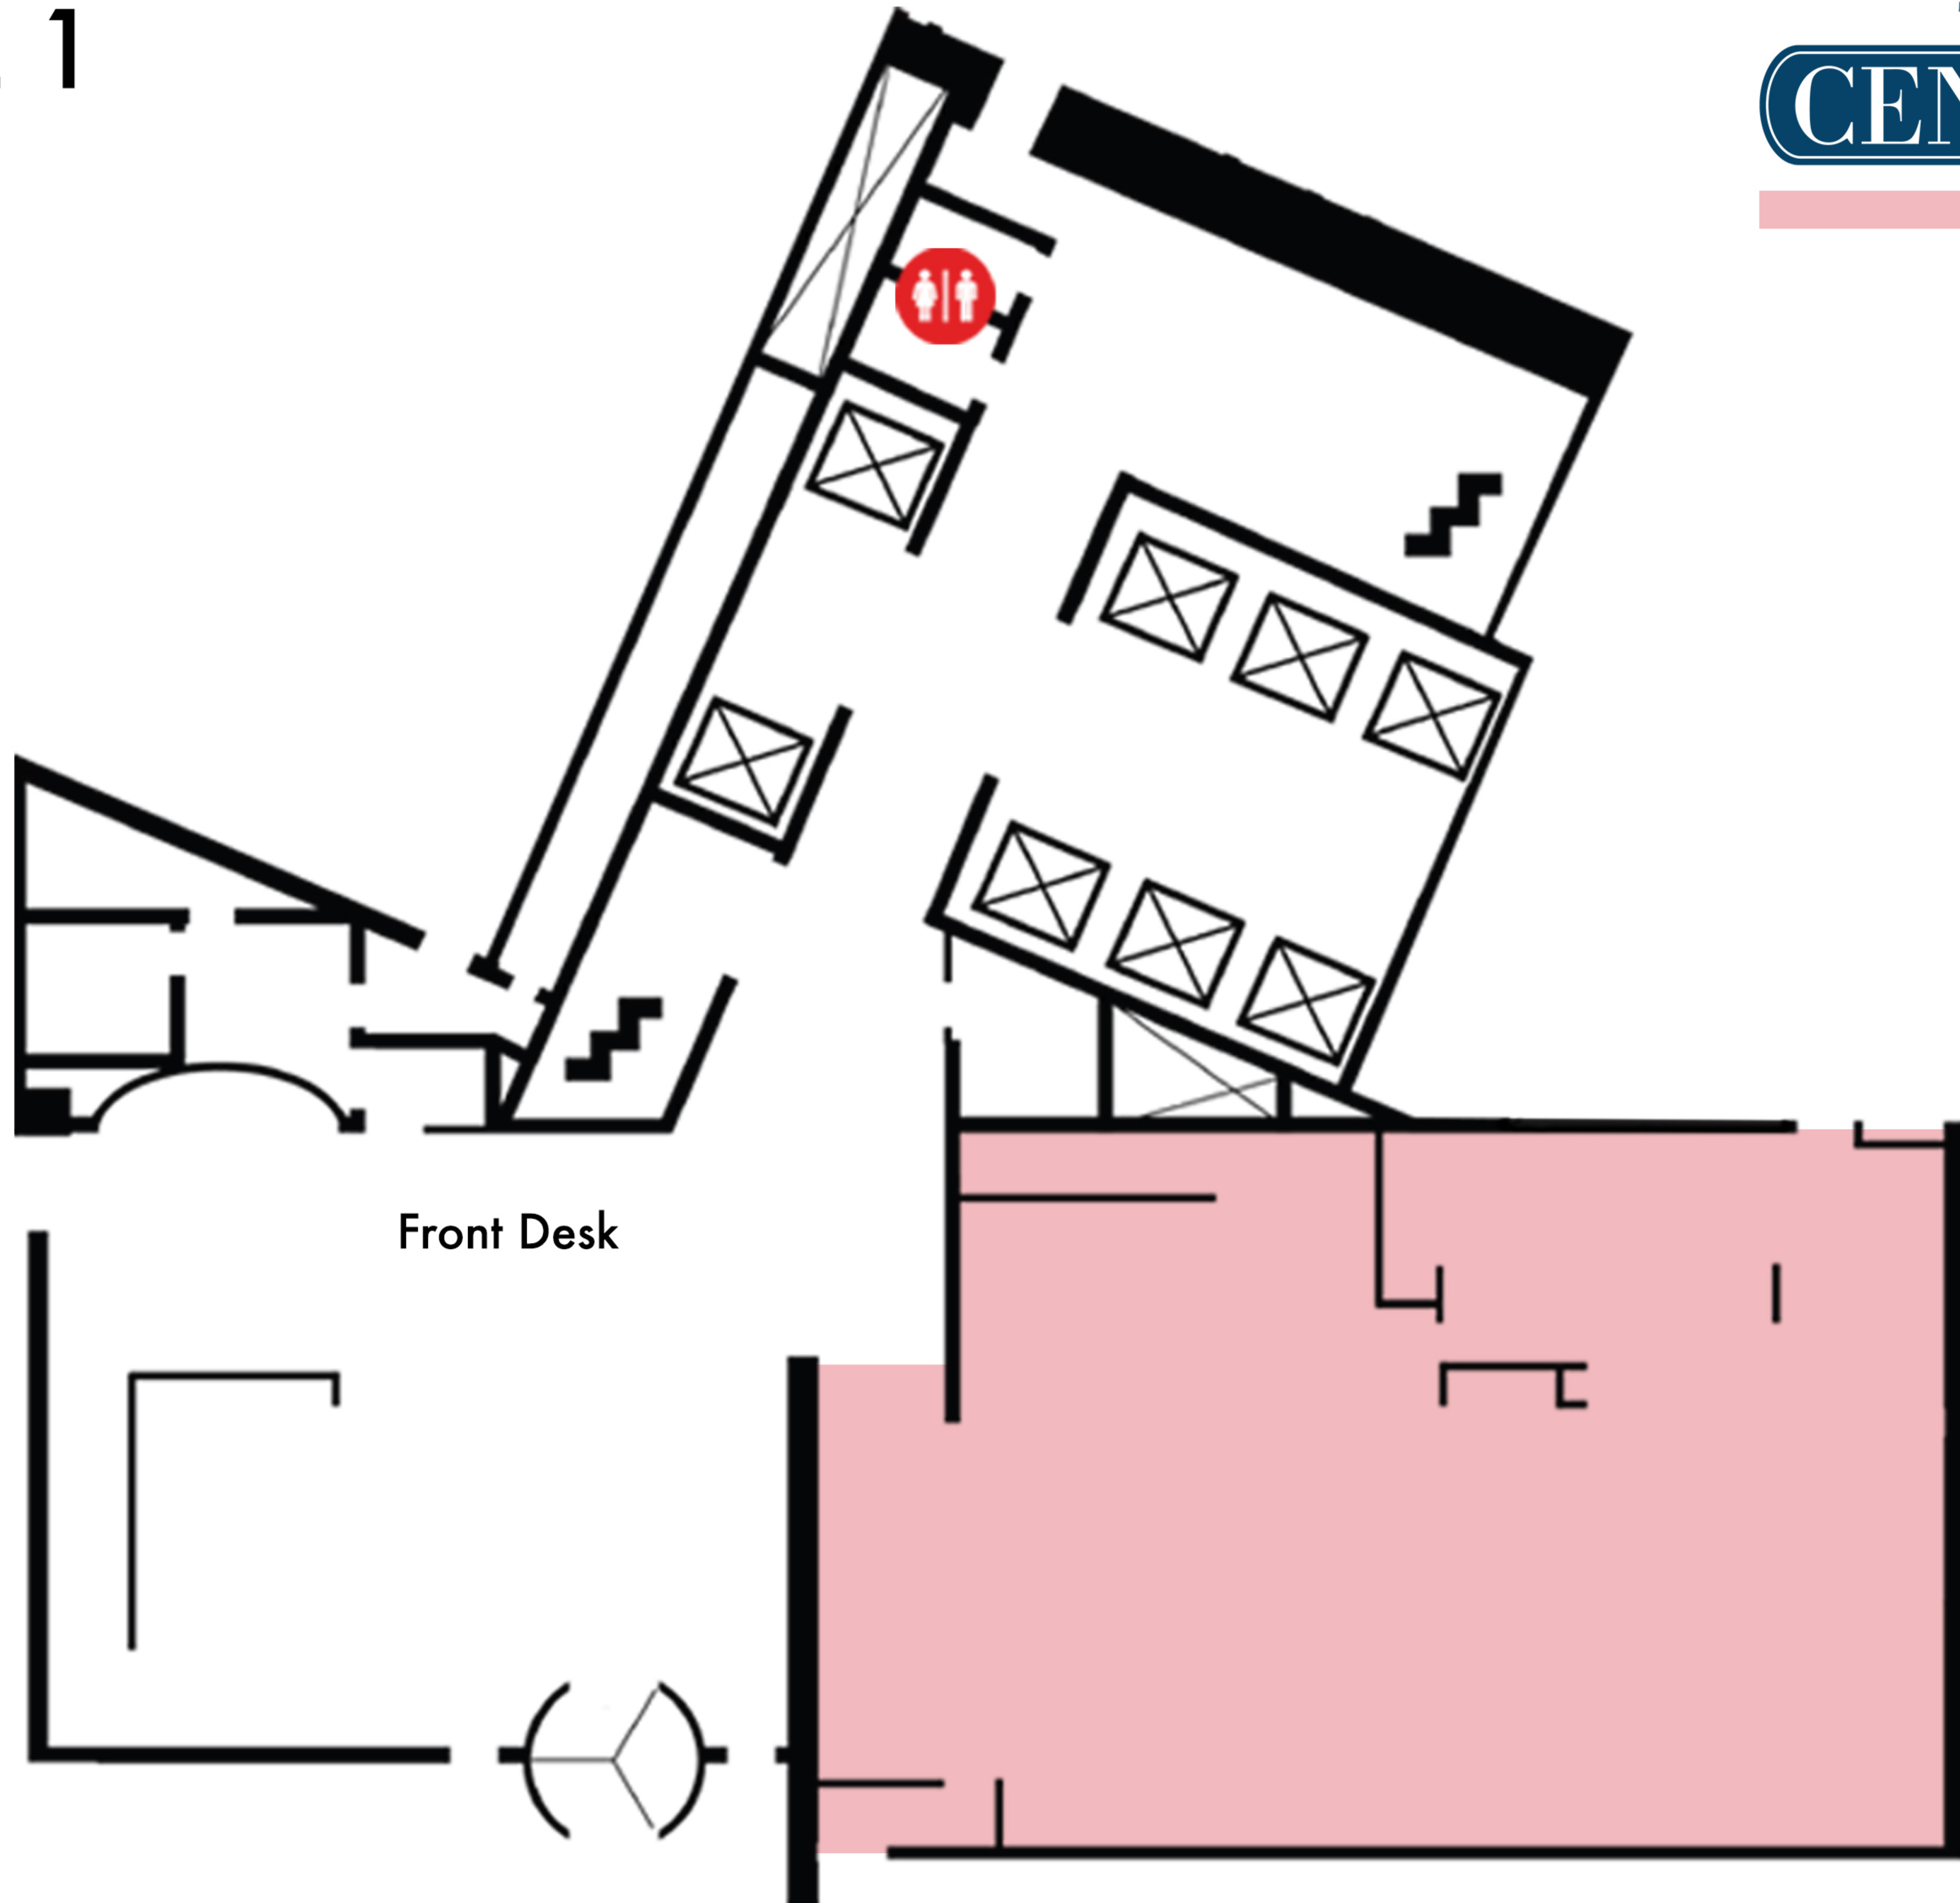

METROPOLITAN *at the 9*

AUTOGRAPH
COLLECTION®
HOTELS

LEVEL B1

LEVEL 1

LEVEL 2

LEVEL 3

LEVEL 12

RSRV LEVEL

MEETING & EVENT SPACE CAPACITY CHART

Meeting Rooms	Level	LxWxH	Sq.Ft.	Theater	Conference	U-Shape	Schoolroom	Banquet	Reception
Vaults	B1	–	4,072	–	–	–	–	–	350*
Diebold Safe & Lock Company	B1	10'3x18'1x8	160	–	–	–	–	–	12
Mosler Safe Company	B1	16'2x16'2x8'	262	–	–	–	–	–	15
Carnegie Steel	B1	28'x16'x8'	448	–	–	–	–	–	25
York Safe & Lock	B1	44'8x17'5x8'	764	–	–	–	–	–	45
York Vault Lounge	B1	–	780	–	20	15	15	40	50
Speakeasy	B1	–	1,238	–	–	–	–	40	60
<i>*350 Max with soft seating for 160</i>									
Mint Ballroom	B1	119'5x43'4x10'4	5,122	400	94	80	185	280*	450
Mint I	B1	47'1x43'4x10'4	1,834	110	30	25	60	90	125
Mint II	B1	43'4x29'7x10'4	1,262	84	32	25	50	70	115
Mint III	B1	43'4x42'2x10'4	2,026	130	32	30	75	120	150
Mint Prefunction	B1	–	1,301	–	–	–	–	–	75
<i>*280 Max, 250 with dance floor</i>									
Private Dining Room	2	37'6x77'1x9'6	840	45	36	–	–	55	55
Tangier	2	10'6x25'4x9'6	165	15	10	–	–	10	12
Naples	2	13'6x25'4x9'6	317	15	12	–	–	16	16
Valencia	2	13'6x26'5x9'6	358	15	18	–	–	20	25
Alex Theater	2	–	2,440	58*	–	–	–	–	80
Art Gallery	2	–	600	–	–	–	–	40	50
<i>58 leather chairs, 80 max</i>									
Rotunda Ring	3	–	3,591	–	–	–	–	200	235
Post Room	3	31'x17'	668	50	22	22	15	30	40
Tiffany Crescent	3	–	1035	54	34	34	30	40	60
Rotunda Foyer	3	–	502	–	–	–	–	–	35
Millet Room	3	42'x29'	1,218	96	36	30	54	50	100
The Garden of Eden	12	–	4,000	–	–	–	–	100	250
Section A - Progressive	12	–	552	–	–	–	–	–	30
Section B - South	12	–	828	–	–	–	–	40	40
Section C - Rotunda	12	–	608	–	–	–	–	–	30
Section D - Tower City	12	–	622	50	–	–	–	–	30
Section E - North	12	–	828	200	–	–	–	60	60
Section F - Chandelier	12	–	561	50	–	–	–	–	30
RSRV	R	–	4,000	–	–	–	–	–	40
Haven	R	–	552	–	20	–	–	20	40
Offices	R	–	160	–	8	–	–	–	–

LEVEL B1

LEVEL 1

Front Desk

LEVEL 2

LEVEL 3

LEVEL 12

RSRV LEVEL 13