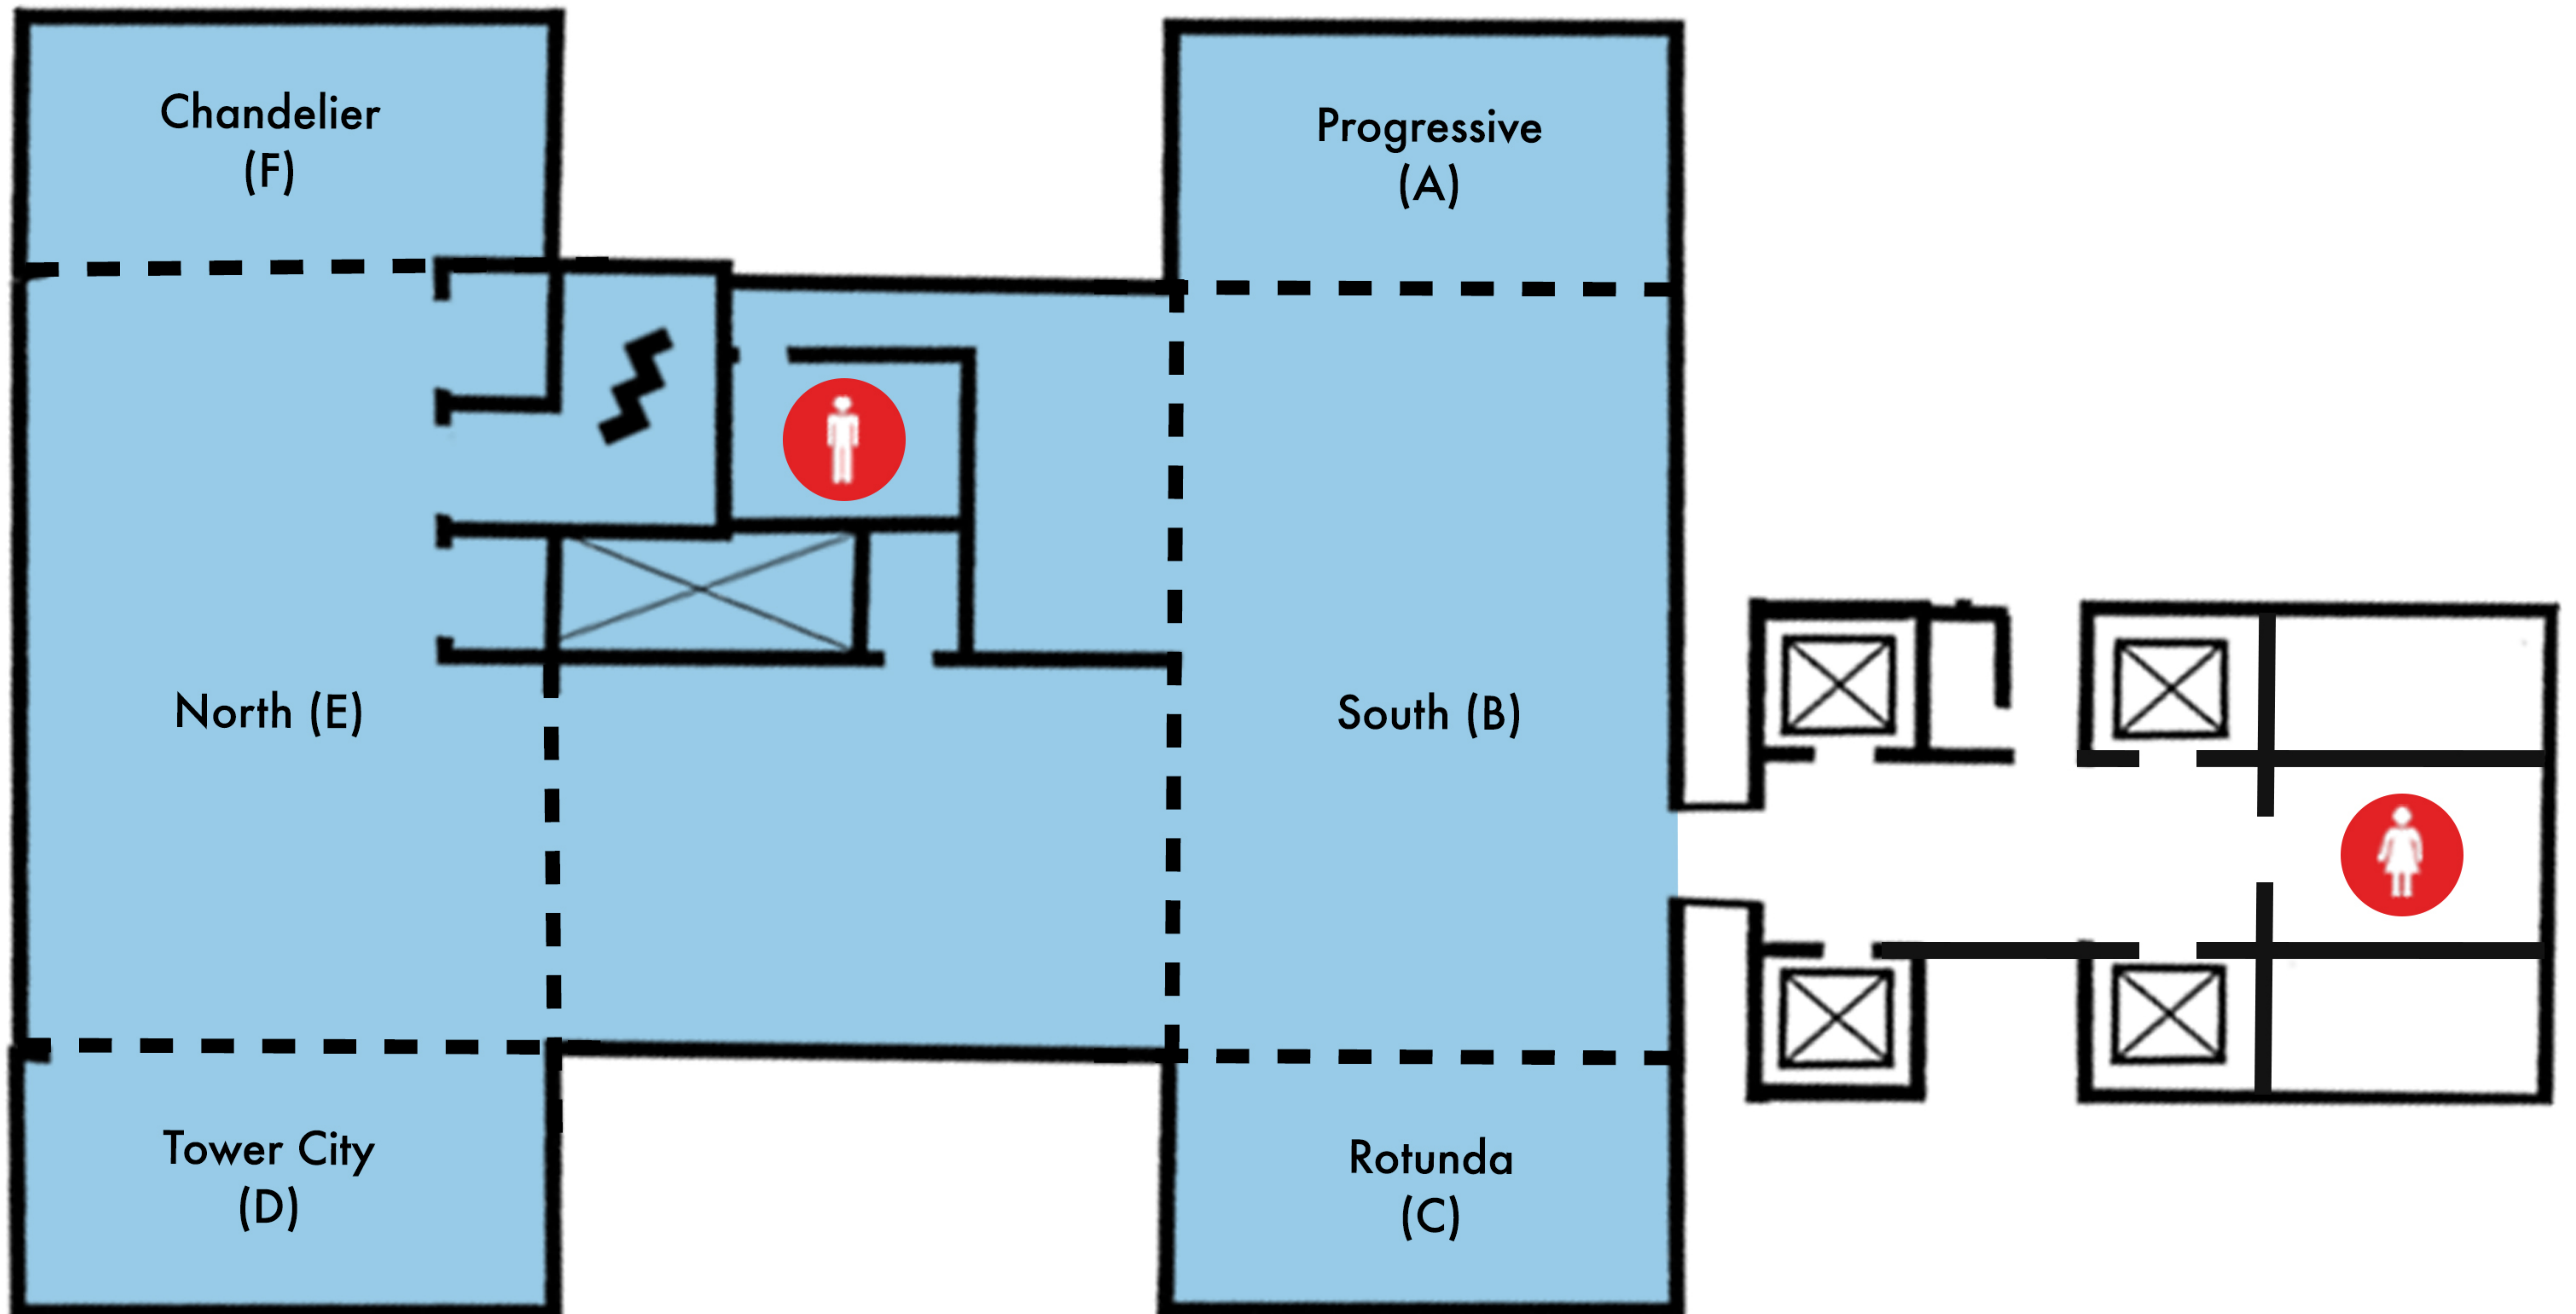

MEETING & EVENT SPACE CAPACITY CHART

Meeting Rooms	Level	LxWxH	Sq.Ft.	Theater	Conference	U-Shape	Schoolroom	Banquet	Reception
Vaults	B1	–	4,072	–	–	–	–	–	350*
Diebold Safe & Lock Company	B1	10'3x18'1x8	160	–	–	–	–	–	12
Mosler Safe Company	B1	16'2x16'2x8'	262	–	–	–	–	–	15
Carnegie Steel	B1	28'x16'x8'	448	–	–	–	–	–	25
York Safe & Lock	B1	44'8x17'5x8'	764	–	–	–	–	–	45
York Vault Lounge	B1	–	780	–	20	15	15	40	50
Speakeasy	B1	–	1,238	–	–	–	–	40	60
<i>*350 Max with soft seating for 160</i>									
Mint Ballroom	B1	119'5x43'4x10'4	5,122	400	94	80	185	280*	450
Mint I	B1	47'1x43'4x10'4	1,834	110	30	25	60	90	125
Mint II	B1	43'4x29'7x10'4	1,262	84	32	25	50	70	115
Mint III	B1	43'4x42'2x10'4	2,026	130	32	30	75	120	150
Mint Prefunction	B1	–	1,301	–	–	–	–	–	75
<i>*280 Max, 250 with dance floor</i>									
Private Dining Room	2	37'6x77'1x9'6	840	45	36	–	–	55	55
Tangier	2	10'6x25'4x9'6	165	15	10	–	–	10	12
Naples	2	13'6x25'4x9'6	317	15	12	–	–	16	16
Valencia	2	13'6x26'5x9'6	358	15	18	–	–	20	25
Alex Theater	2	–	2,440	58*	–	–	–	–	80
Art Gallery	2	–	600	–	–	–	–	40	50
<i>58 leather chairs, 80 max</i>									
Rotunda Ring	3	–	3,591	–	–	–	–	200	235
Post Room	3	31'x17'	668	50	22	22	15	30	40
Tiffany Crescent	3	–	1035	54	34	34	30	40	60
Rotunda Foyer	3	–	502	–	–	–	–	–	35
Millet Room	3	42'x29'	1,218	96	36	30	54	50	100
The Garden of Eden	12	–	4,000	–	–	–	–	100	250
Section A - Progressive	12	–	552	–	–	–	–	–	30
Section B - South	12	–	828	–	–	–	–	40	40
Section C - Rotunda	12	–	608	–	–	–	–	–	30
Section D - Tower City	12	–	622	50	–	–	–	–	30
Section E - North	12	–	828	200	–	–	–	60	60
Section F - Chandelier	12	–	561	50	–	–	–	–	30
RSRV	R	–	4,000	–	–	–	–	–	40
Haven	R	–	552	–	20	–	–	20	40
Offices	R	–	160	–	8	–	–	–	–

LEVEL B1

LEVEL 1

Front Desk

LEVEL 2

LEVEL 3

LEVEL 12

RSRV LEVEL 13