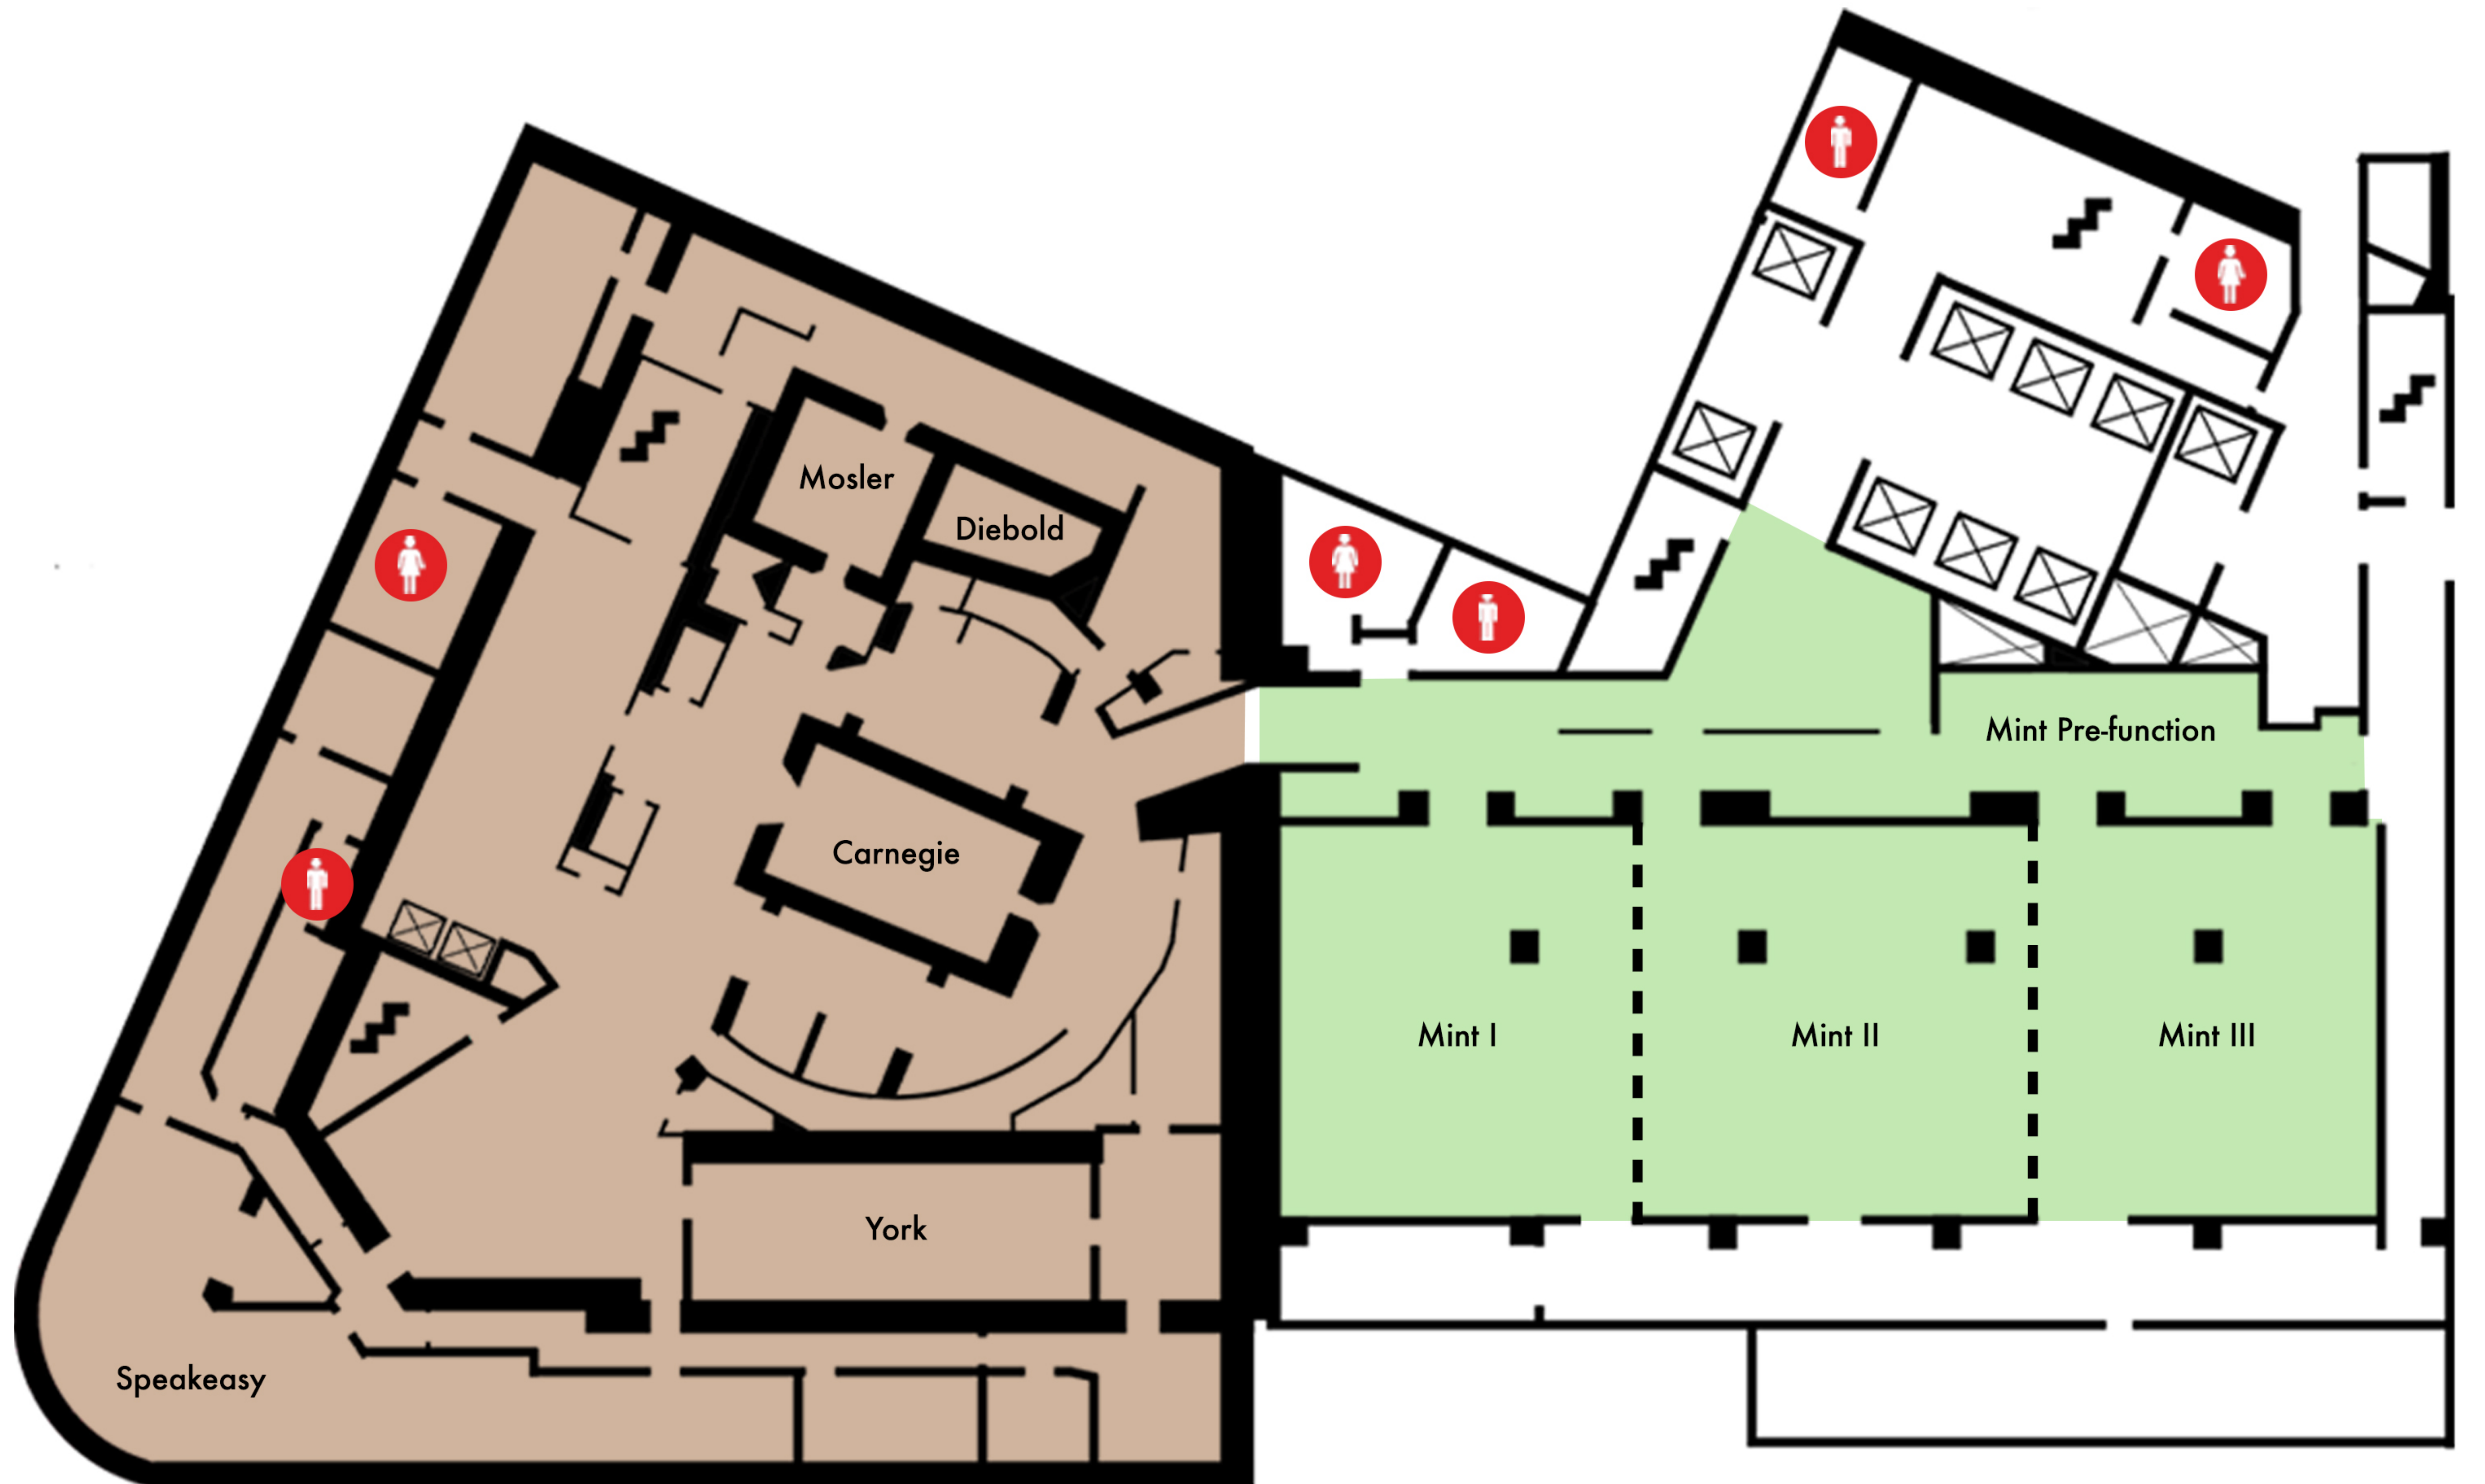

METROPOLITAN *at the 9*

AUTOGRAPH
COLLECTION®
HOTELS

LEVEL B1

LEVEL 1

LEVEL 2

LEVEL 3

LEVEL 12

RSRV LEVEL

MEETING & EVENT SPACE CAPACITY CHART

Meeting Rooms	Level	LxWxH	Sq.Ft.	Theater	Conference	U-Shape	Schoolroom	Banquet	Reception
Vaults	B1	–	4,072	–	–	–	–	–	350*
Diebold Safe & Lock Company	B1	10'3x18'1x8	160	–	–	–	–	–	12
Mosler Safe Company	B1	16'2x16'2x8'	262	–	–	–	–	–	15
Carnegie Steel	B1	28'x16'x8'	448	–	–	–	–	–	25
York Safe & Lock	B1	44'8x17'5x8'	764	–	–	–	–	–	45
York Vault Lounge	B1	–	780	–	20	15	15	40	50
Speakeasy	B1	–	1,238	–	–	–	–	40	60
<i>*350 Max with soft seating for 160</i>									
Mint Ballroom	B1	119'5x43'4x10'4	5,122	400	94	80	185	280*	450
Mint I	B1	47'1x43'4x10'4	1,834	110	30	25	60	90	125
Mint II	B1	43'4x29'7x10'4	1,262	84	32	25	50	70	115
Mint III	B1	43'4x42'2x10'4	2,026	130	32	30	75	120	150
Mint Prefunction	B1	–	1,301	–	–	–	–	–	75
<i>*280 Max, 250 with dance floor</i>									
Private Dining Room	2	37'6x77'1x9'6	840	45	36	–	–	55	55
Tangier	2	10'6x25'4x9'6	165	15	10	–	–	10	12
Naples	2	13'6x25'4x9'6	317	15	12	–	–	16	16
Valencia	2	13'6x26'5x9'6	358	15	18	–	–	20	25
Alex Theater	2	–	2,440	58*	–	–	–	–	80
Art Gallery	2	–	600	–	–	–	–	40	50
<i>58 leather chairs, 80 max</i>									
Rotunda Ring	3	–	3,591	–	–	–	–	200	235
Post Room	3	31'x17'	668	50	22	22	15	30	40
Tiffany Crescent	3	–	1035	54	34	34	30	40	60
Rotunda Foyer	3	–	502	–	–	–	–	–	35
Millet Room	3	42'x29'	1,218	96	36	30	54	50	100
The Garden of Eden	12	–	4,000	–	–	–	–	100	250
Section A - Progressive	12	–	552	–	–	–	–	–	30
Section B - South	12	–	828	–	–	–	–	40	40
Section C - Rotunda	12	–	608	–	–	–	–	–	30
Section D - Tower City	12	–	622	50	–	–	–	–	30
Section E - North	12	–	828	200	–	–	–	60	60
Section F - Chandelier	12	–	561	50	–	–	–	–	30
RSRV	R	–	4,000	–	–	–	–	–	40
Haven	R	–	552	–	20	–	–	20	40
Offices	R	–	160	–	8	–	–	–	–

LEVEL B1

LEVEL 1

Front Desk

LEVEL 2

LEVEL 3

LEVEL 12

RSRV LEVEL 13