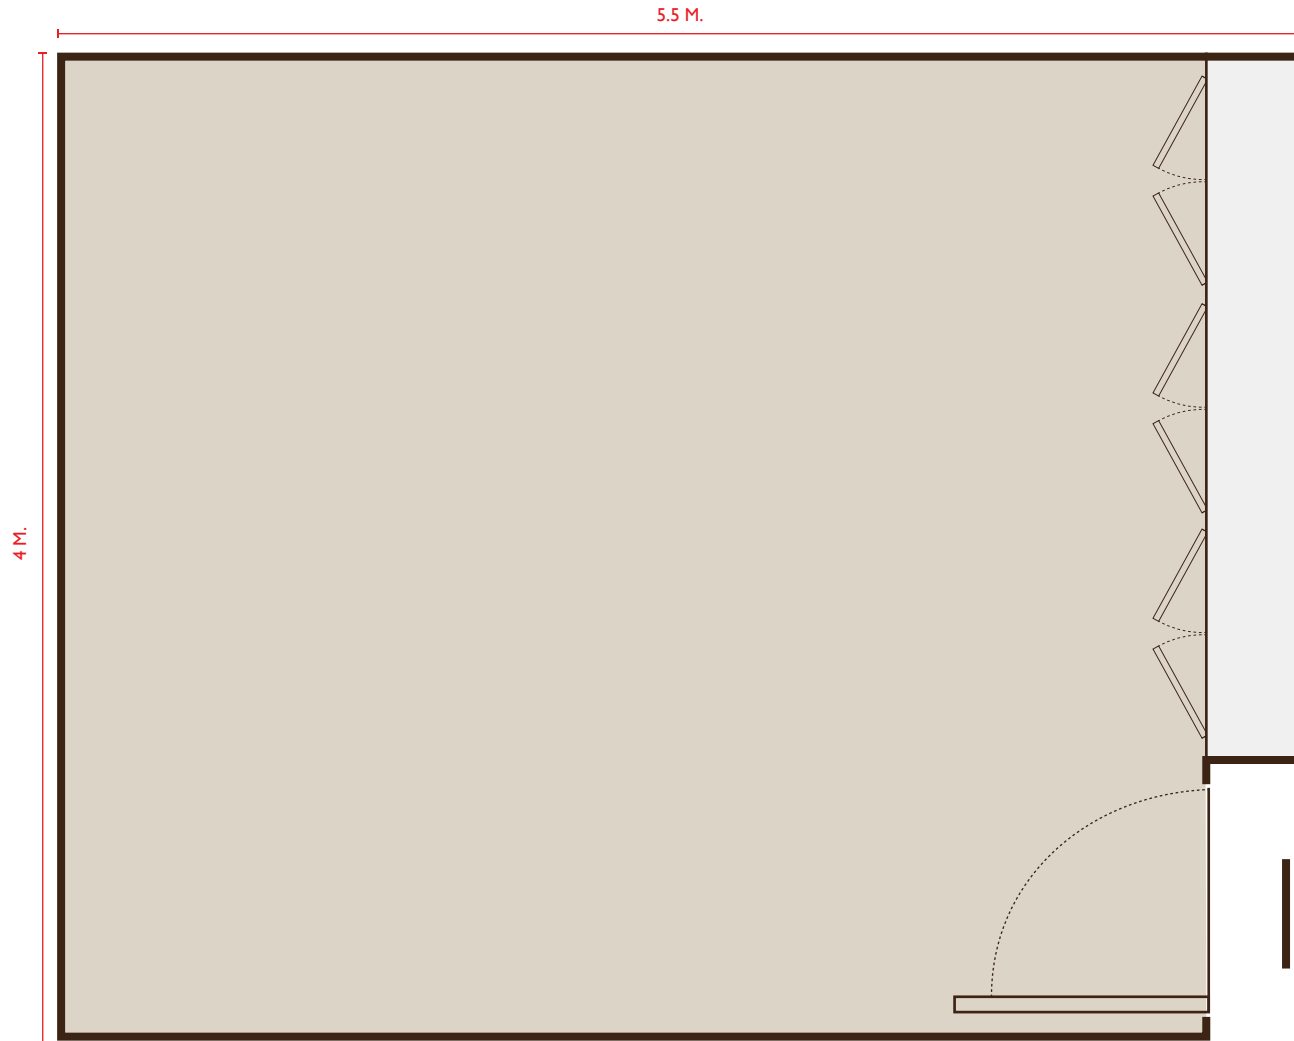

CHATRIUM
GRAND
BANGKOK

BUSABAN 2, LEVEL 2

Function Room	Total (Sq.m.)	Width (M.)	Length (M.)	Height (M.)	Boardroom	 Double U shape	 Classroom	 Theatre	 Buffet	 Cocktail	 Banquet
Busaban 2	21	4.0	5.5	2.4	10	-	-	-	-	-	10