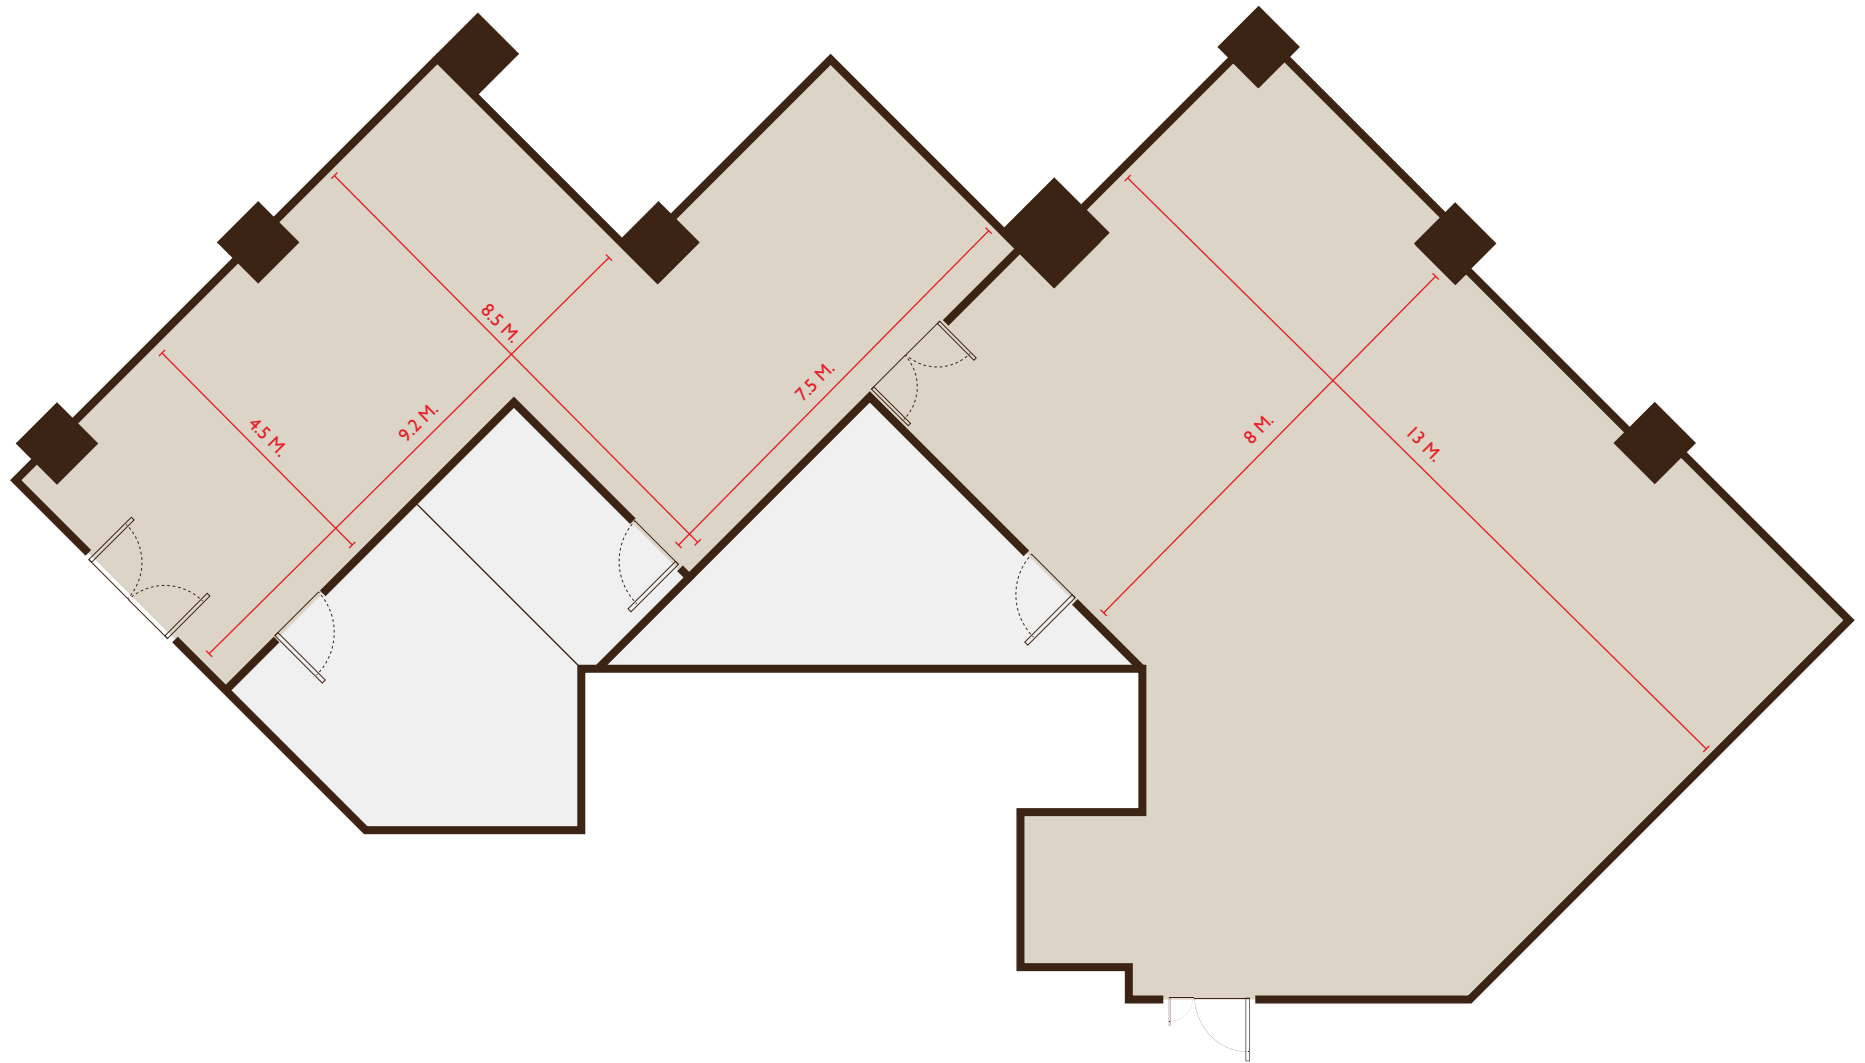

## BUSABAN 2, LEVEL 2

Function Room	Total (Sq.m.)	Width (M.)	Length (M.)	Height (M.)	Boardroom	 Double U shape	 Classroom	 Theatre	 Buffet	 Cocktail	 Banquet
Busaban 2	21	4.0	5.5	2.4	10	-	-	-	-	-	10

CHATRIUM  
GRAND  
BANGKOK

BOONTARIK I, LEVEL 7

Function Room	Total (Sq.m.)	Width (M.)	Length (M.)	Height (M.)	Boardroom	 Double U shape	 Classroom	 Theatre	 Buffet	 Cocktail	 Banquet
Boontarik I	50	5.6	9.0	4.4	18	12	24	32	-	30	20

## BOONTARIK 2, LEVEL 7

Function Room	Total (Sq.m.)	Width (M.)	Length (M.)	Height (M.)	Boardroom	 Double U shape	 Classroom	 Theatre	 Buffet	 Cocktail	 Banquet
Boontarik 2	121	9.0	13.4	4.4	26	33	54	72	50	80	50