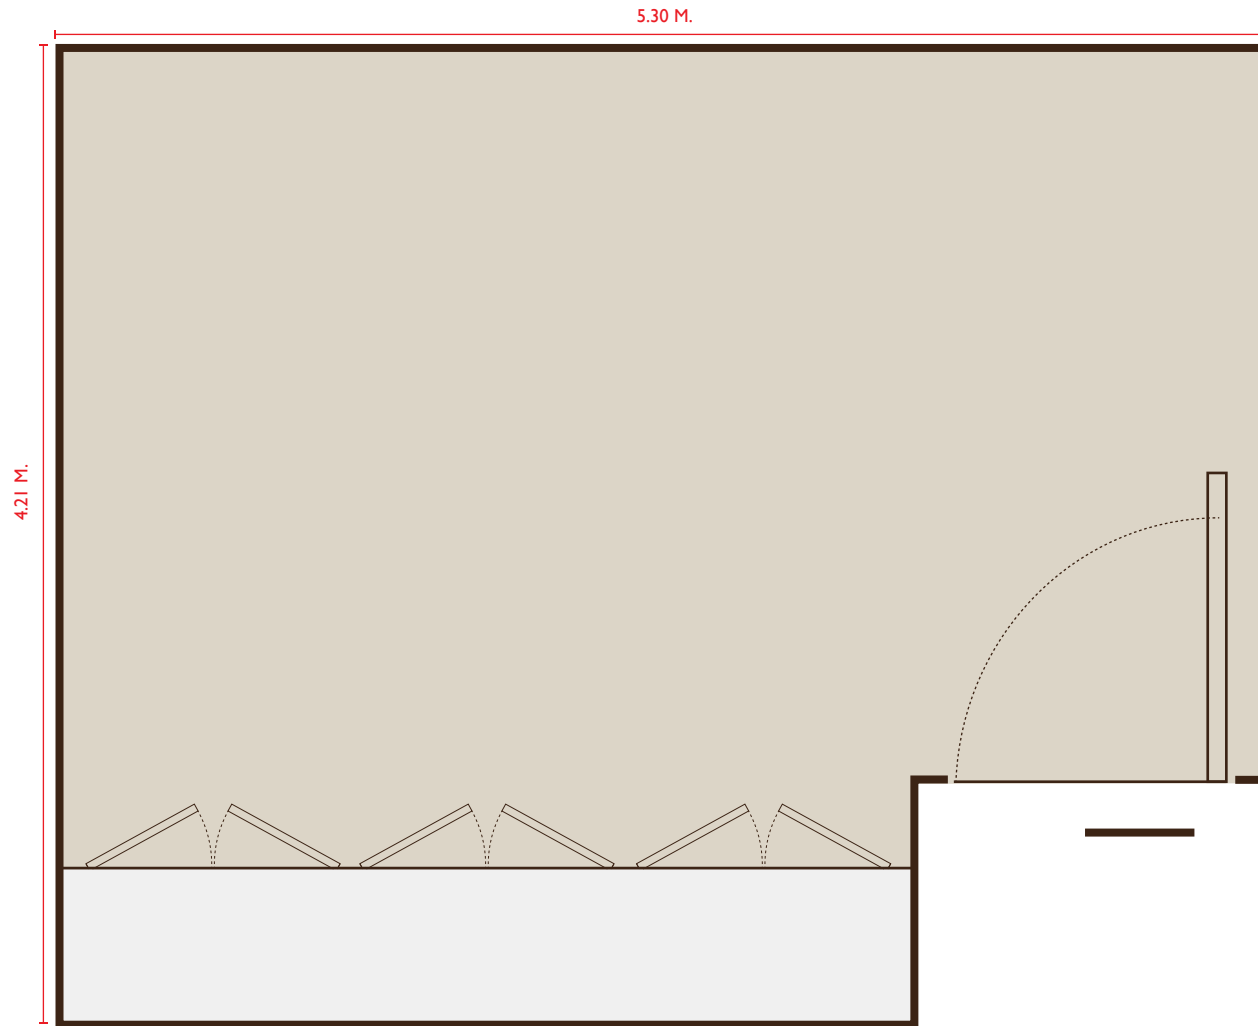

CHATRIUM
GRAND
BANGKOK

BUSABAN I, LEVEL 2

Function Room	Total (Sq.m.)	Width (M.)	Length (M.)	Height (M.)	Boardroom	Double U shape	Classroom	Theatre	Buffet	Cocktail	Banquet
Busaban I	37	5.5	7.0	2.4	21	24	24	40	-	-	20