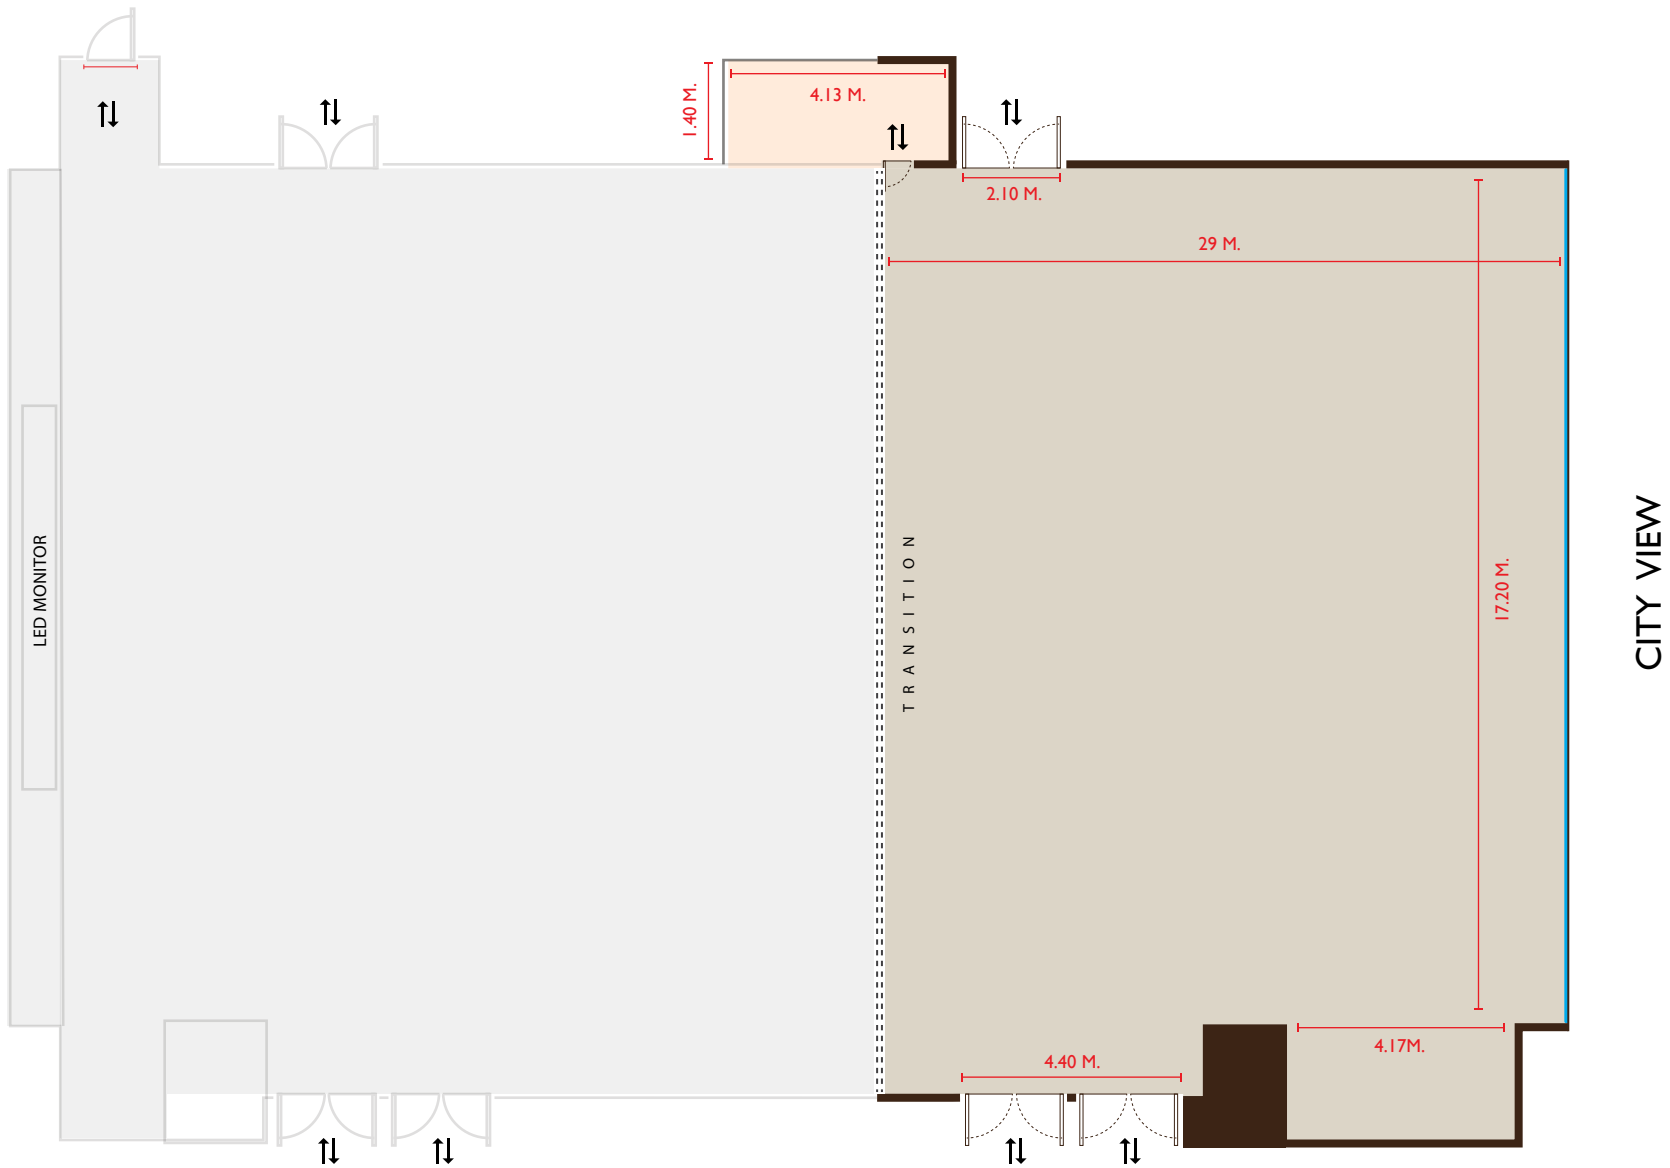

CHATRIUM
GRAND
BANGKOK

CHATRIUM GRAND BALLROOM 2, LEVEL 2

Function Room	Total (Sq.m.)	Width (M.)	Length (M.)	Height (M.)	Boardroom	 Double U shape	 Classroom	 Theatre	 Buffet	 Cocktail	 Banquet
Ballroom	215	17.2	12.5	10.0		54	84	150	120	200	120