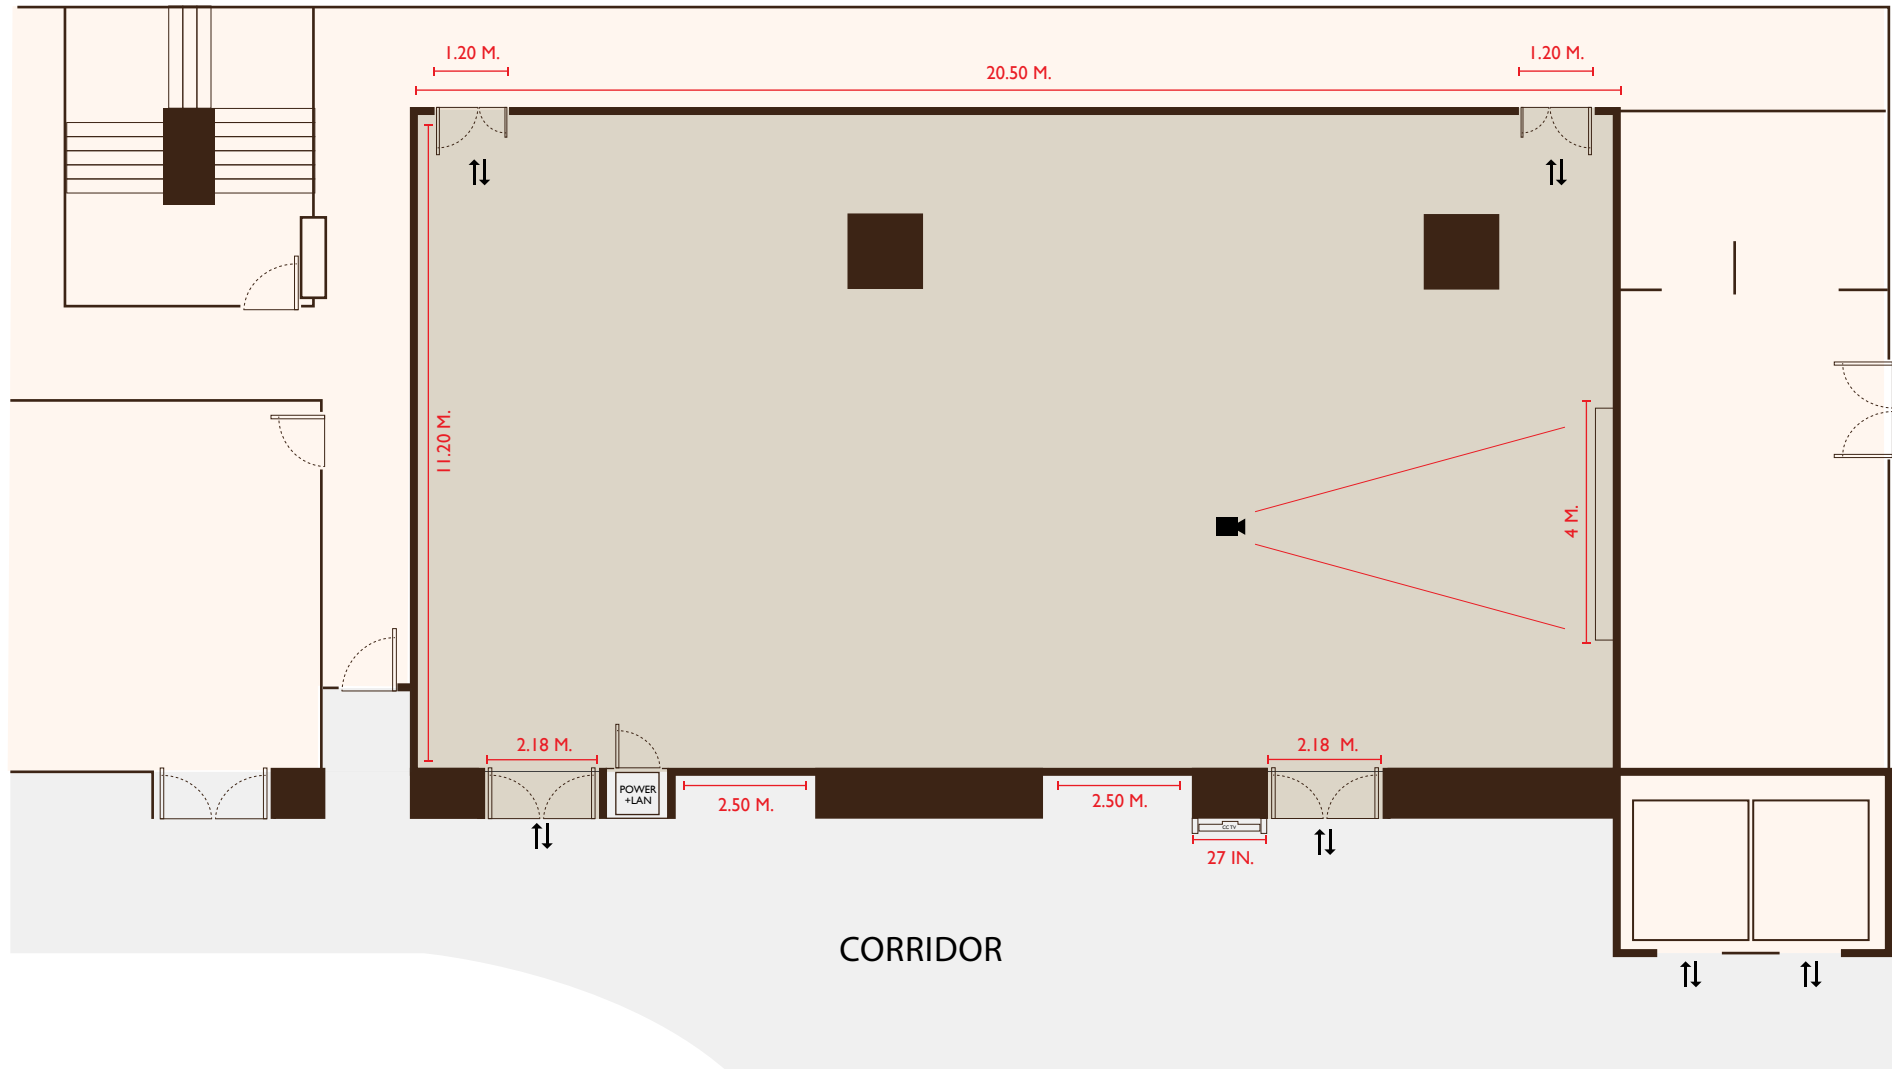

## KO-MES I, LEVEL I

Function Room	Total (Sq.m.)	Width (M.)	Length (M.)	Height (M.)	Boardroom	 Double U shape	 Classroom	 Theatre	 Buffet	 Cocktail	 Banquet
Ko-Mes I	229	11.2	20.5	3.4		51	90	160	100	200	100

CHATRIUM  
GRAND  
BANGKOK

KO-MES 2, LEVEL 1

Function Room	Total (Sq.m.)	Width (M.)	Length (M.)	Height (M.)	Boardroom	 Double U shape	 Classroom	 Theatre	 Buffet	 Cocktail	 Banquet
Ko-Mes 2	150	9.1	16.5	3.4		24	78	120	80	120	80

# CHATRIUM GRAND BANGKOK

CHATRIUM GRAND BALLROOM & FOYER, LEVEL 2

Function Room	Total (Sq.m.)	Width (M.)	Length (M.)	Height (M.)	Boardroom	 Double U shape	 Classroom	 Theatre	 Buffet	 Cocktail	 Banquet
Ballroom	500	17.2	29.0	10.0		93	288	576	300	500	340
Ballroom foyer	290	12.20	23.70	10							