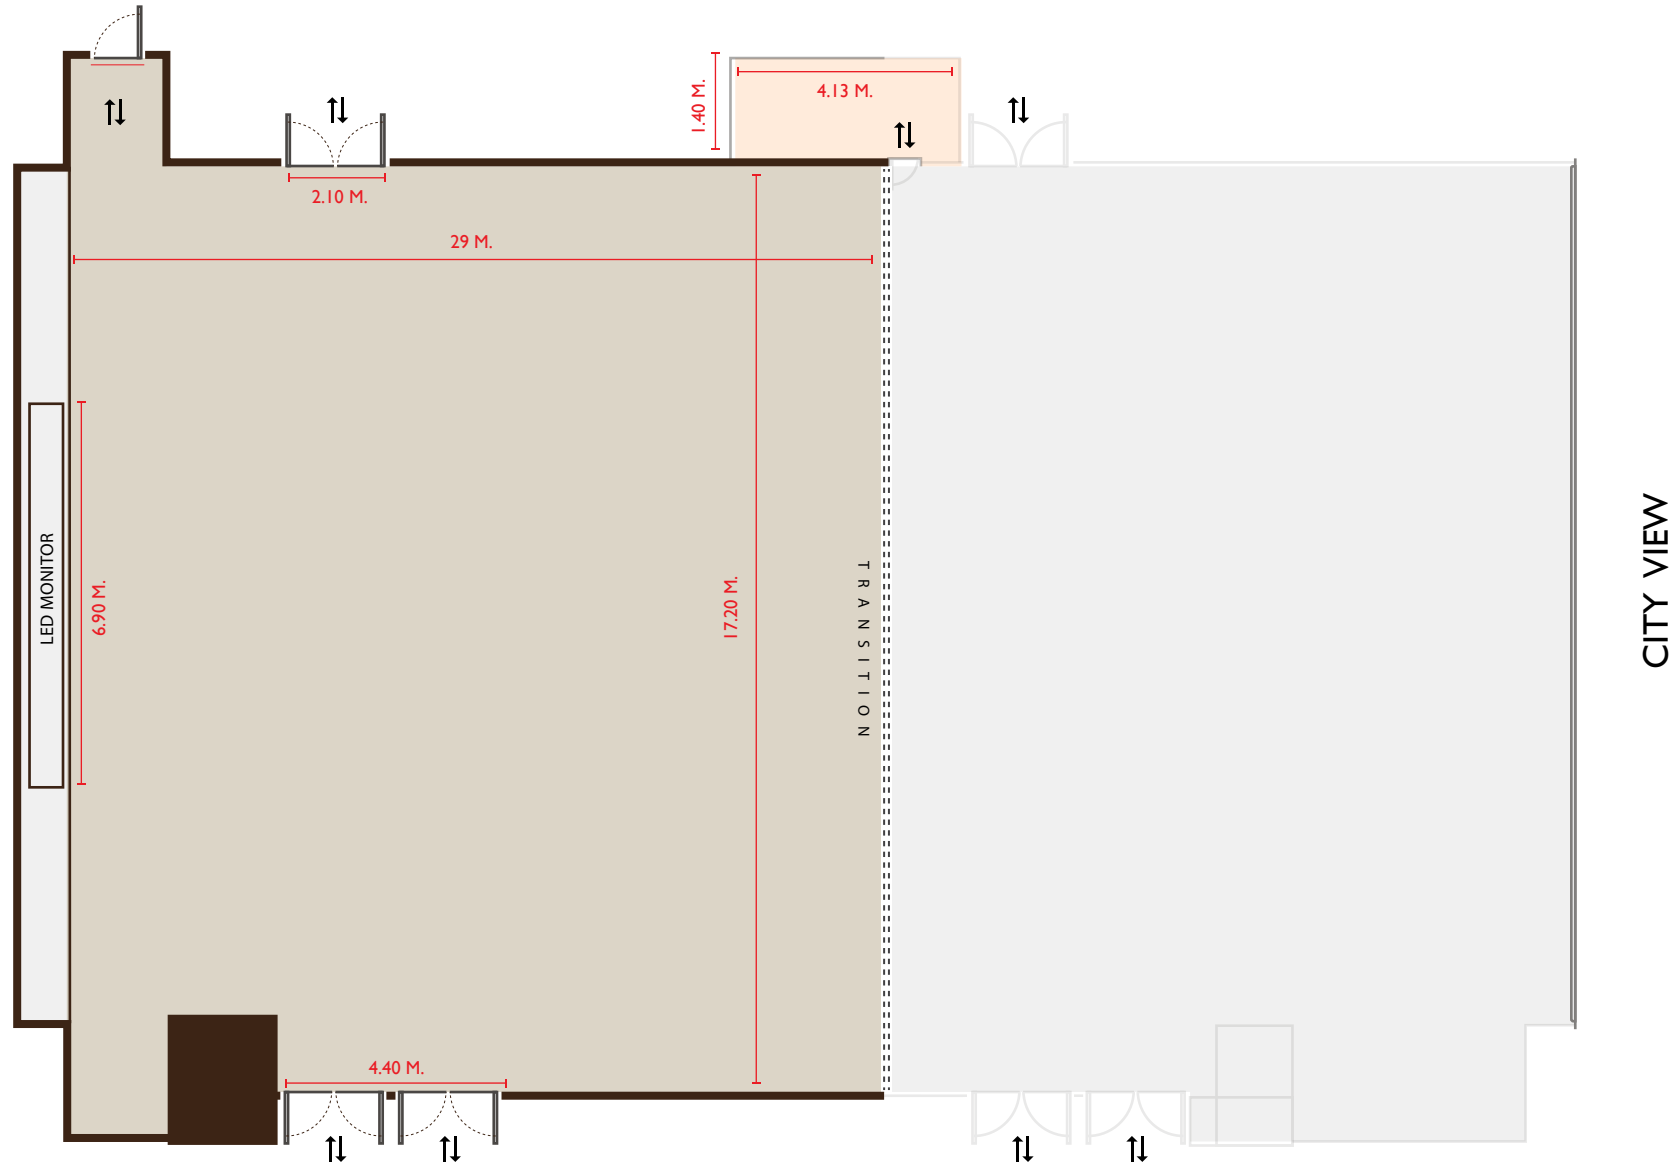

CHATRIUM GRAND BANGKOK

CHATRIUM GRAND BALLROOM I, LEVEL 2

Function Room	Total (Sq.m.)	Width (M.)	Length (M.)	Height (M.)	Boardroom	Double U shape	Classroom	Theatre	Buffet	Cocktail	Banquet
Ballroom I	285	17.2	16.5	10.0		66	126	300	160	300	160