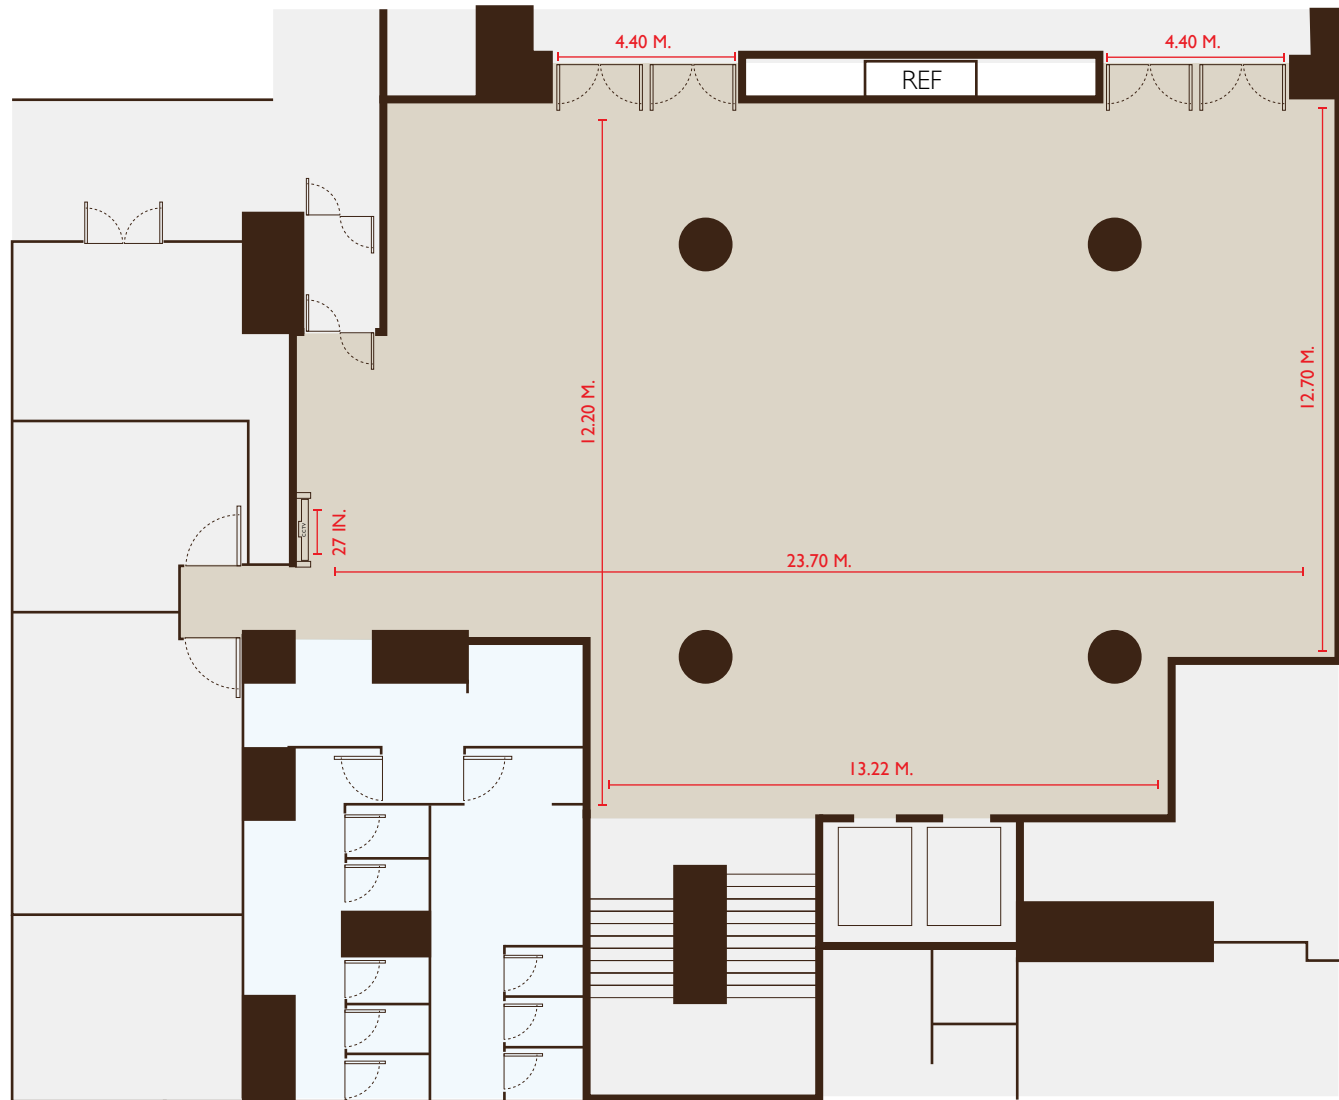

## KO-MES I, LEVEL I

Function Room	Total (Sq.m.)	Width (M.)	Length (M.)	Height (M.)	Boardroom	 Double U shape	 Classroom	 Theatre	 Buffet	 Cocktail	 Banquet
Ko-Mes I	229	11.2	20.5	3.4		51	90	160	100	200	100

CHATRIUM  
GRAND  
BANGKOK

KO-MES 2, LEVEL 1

Function Room	Total (Sq.m.)	Width (M.)	Length (M.)	Height (M.)	Boardroom	 Double U shape	 Classroom	 Theatre	 Buffet	 Cocktail	 Banquet
Ko-Mes 2	150	9.1	16.5	3.4		24	78	120	80	120	80

# CHATRIUM GRAND BANGKOK

CHATRIUM GRAND BALLROOM & FOYER, LEVEL 2

Function Room	Total (Sq.m.)	Width (M.)	Length (M.)	Height (M.)	Boardroom	 Double U shape	 Classroom	 Theatre	 Buffet	 Cocktail	 Banquet
Ballroom	500	17.2	29.0	10.0		93	288	576	300	500	340
Ballroom foyer	290	12.20	23.70	10							

CHATRIUM  
GRAND  
BANGKOK

BALLROOM FOYER, LEVEL 2

Function Room	Total (Sq.m.)	Width (M.)	Length (M.)	Height (M.)	Boardroom	 Double U shape	 Classroom	 Theatre	 Buffet	 Cocktail	 Banquet
Ballroom foyer	290	12.20	23.70	10							