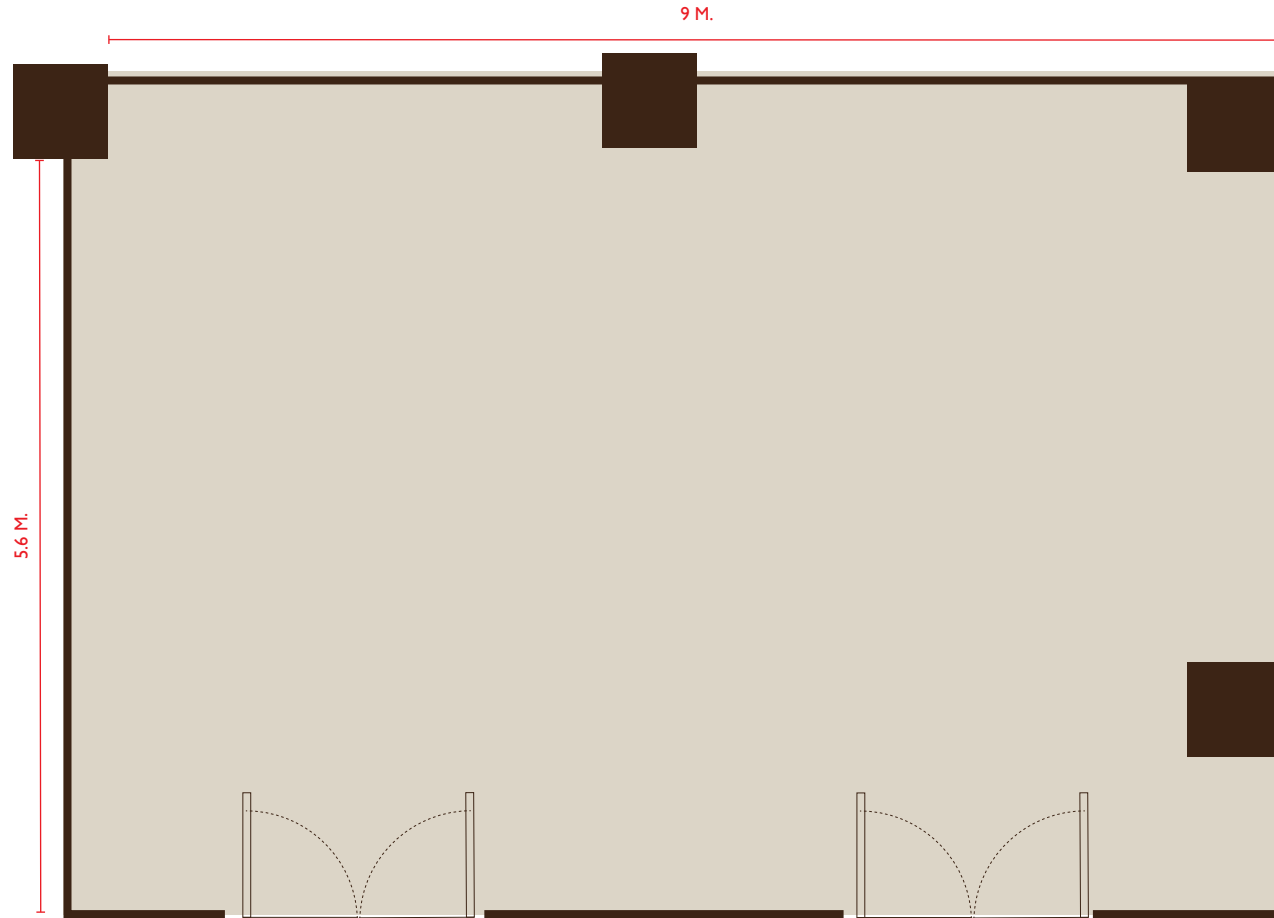

CHATRIUM
GRAND
BANGKOK

BOONTARIK I, LEVEL 7

Function Room	Total (Sq.m.)	Width (M.)	Length (M.)	Height (M.)	Boardroom	Double U shape	Classroom	Theatre	Buffet	Cocktail	Banquet
Boontarik I	50	5.6	9.0	4.4	18	12	24	32	-	30	20