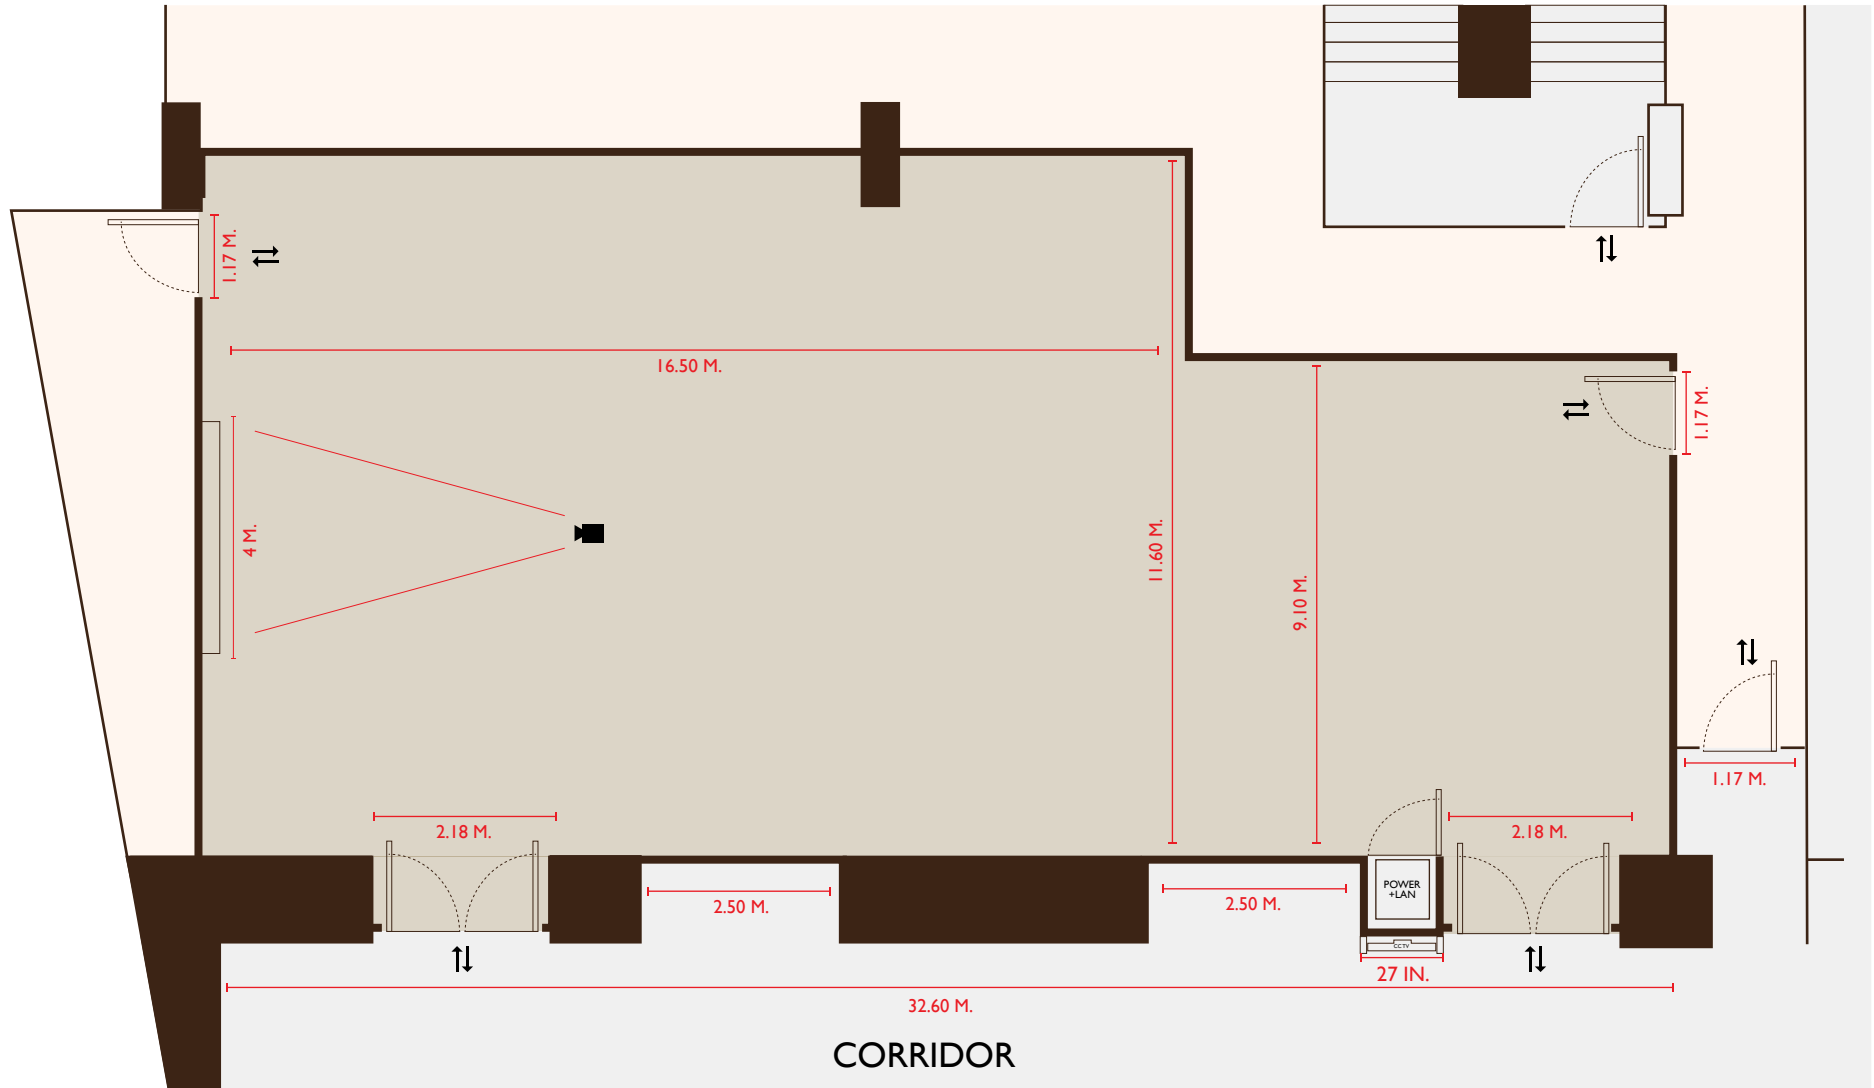

## KO-MES I, LEVEL I

Function Room	Total (Sq.m.)	Width (M.)	Length (M.)	Height (M.)	Boardroom	 Double U shape	 Classroom	 Theatre	 Buffet	 Cocktail	 Banquet
Ko-Mes I	229	11.2	20.5	3.4		51	90	160	100	200	100

CHATRIUM  
GRAND  
BANGKOK

KO-MES 2, LEVEL 1

Function Room	Total (Sq.m.)	Width (M.)	Length (M.)	Height (M.)	Boardroom	 Double U shape	 Classroom	 Theatre	 Buffet	 Cocktail	 Banquet
Ko-Mes 2	150	9.1	16.5	3.4		24	78	120	80	120	80

# CHATRIUM GRAND BANGKOK

CHATRIUM GRAND BALLROOM & FOYER, LEVEL 2

Function Room	Total (Sq.m.)	Width (M.)	Length (M.)	Height (M.)	Boardroom	 Double U shape	 Classroom	 Theatre	 Buffet	 Cocktail	 Banquet
Ballroom	500	17.2	29.0	10.0		93	288	576	300	500	340
Ballroom foyer	290	12.20	23.70	10							