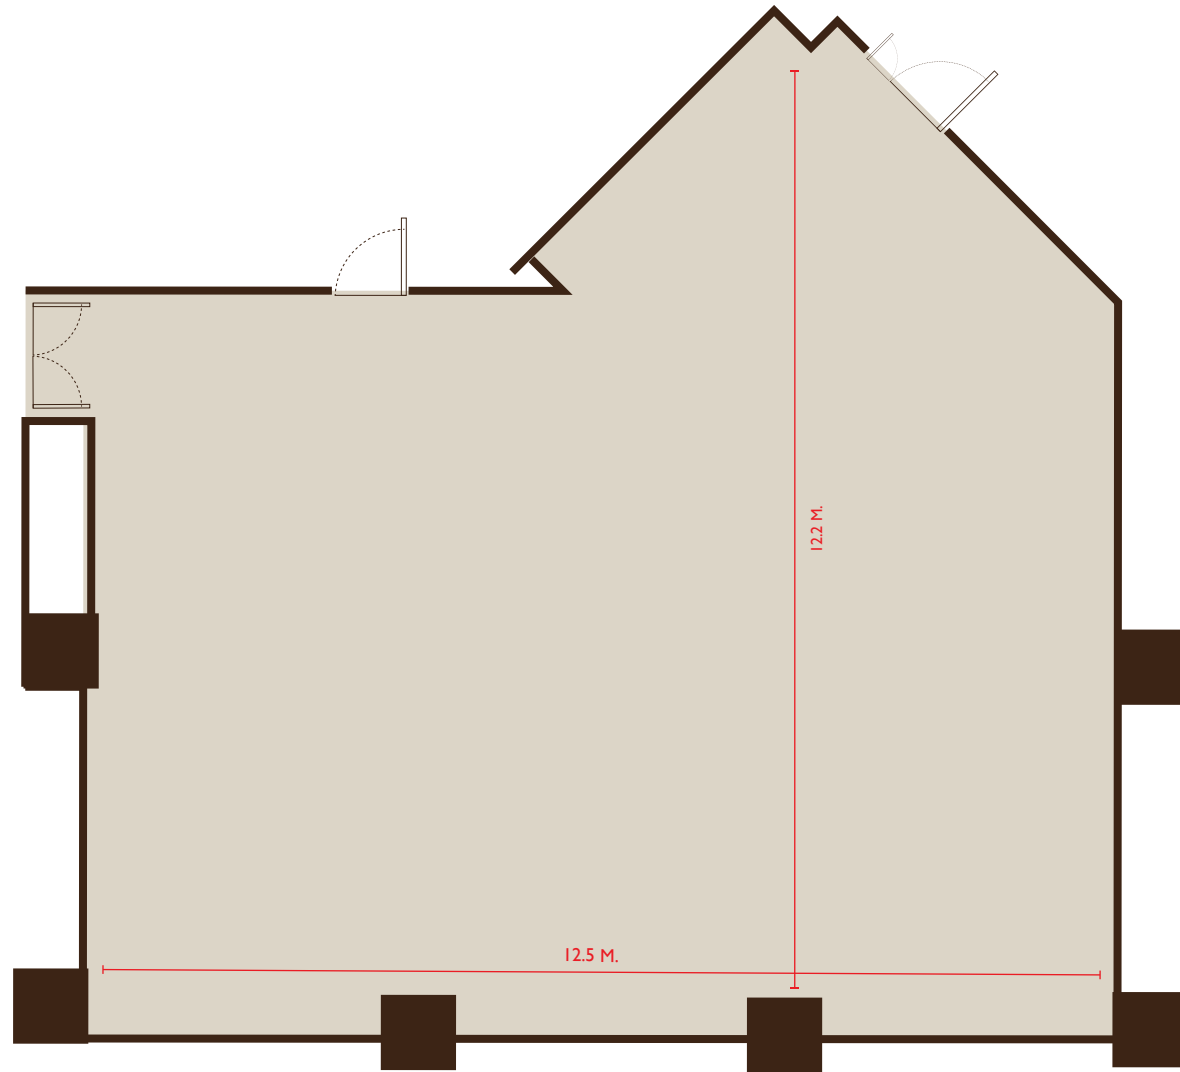

BOONTARIK 2, LEVEL 7

Function Room	Total (Sq.m.)	Width (M.)	Length (M.)	Height (M.)	Boardroom	Double U shape	Classroom	Theatre	Buffet	Cocktail	Banquet
Boontarik 2	121	9.0	13.4	4.4	26	33	54	72	50	80	50