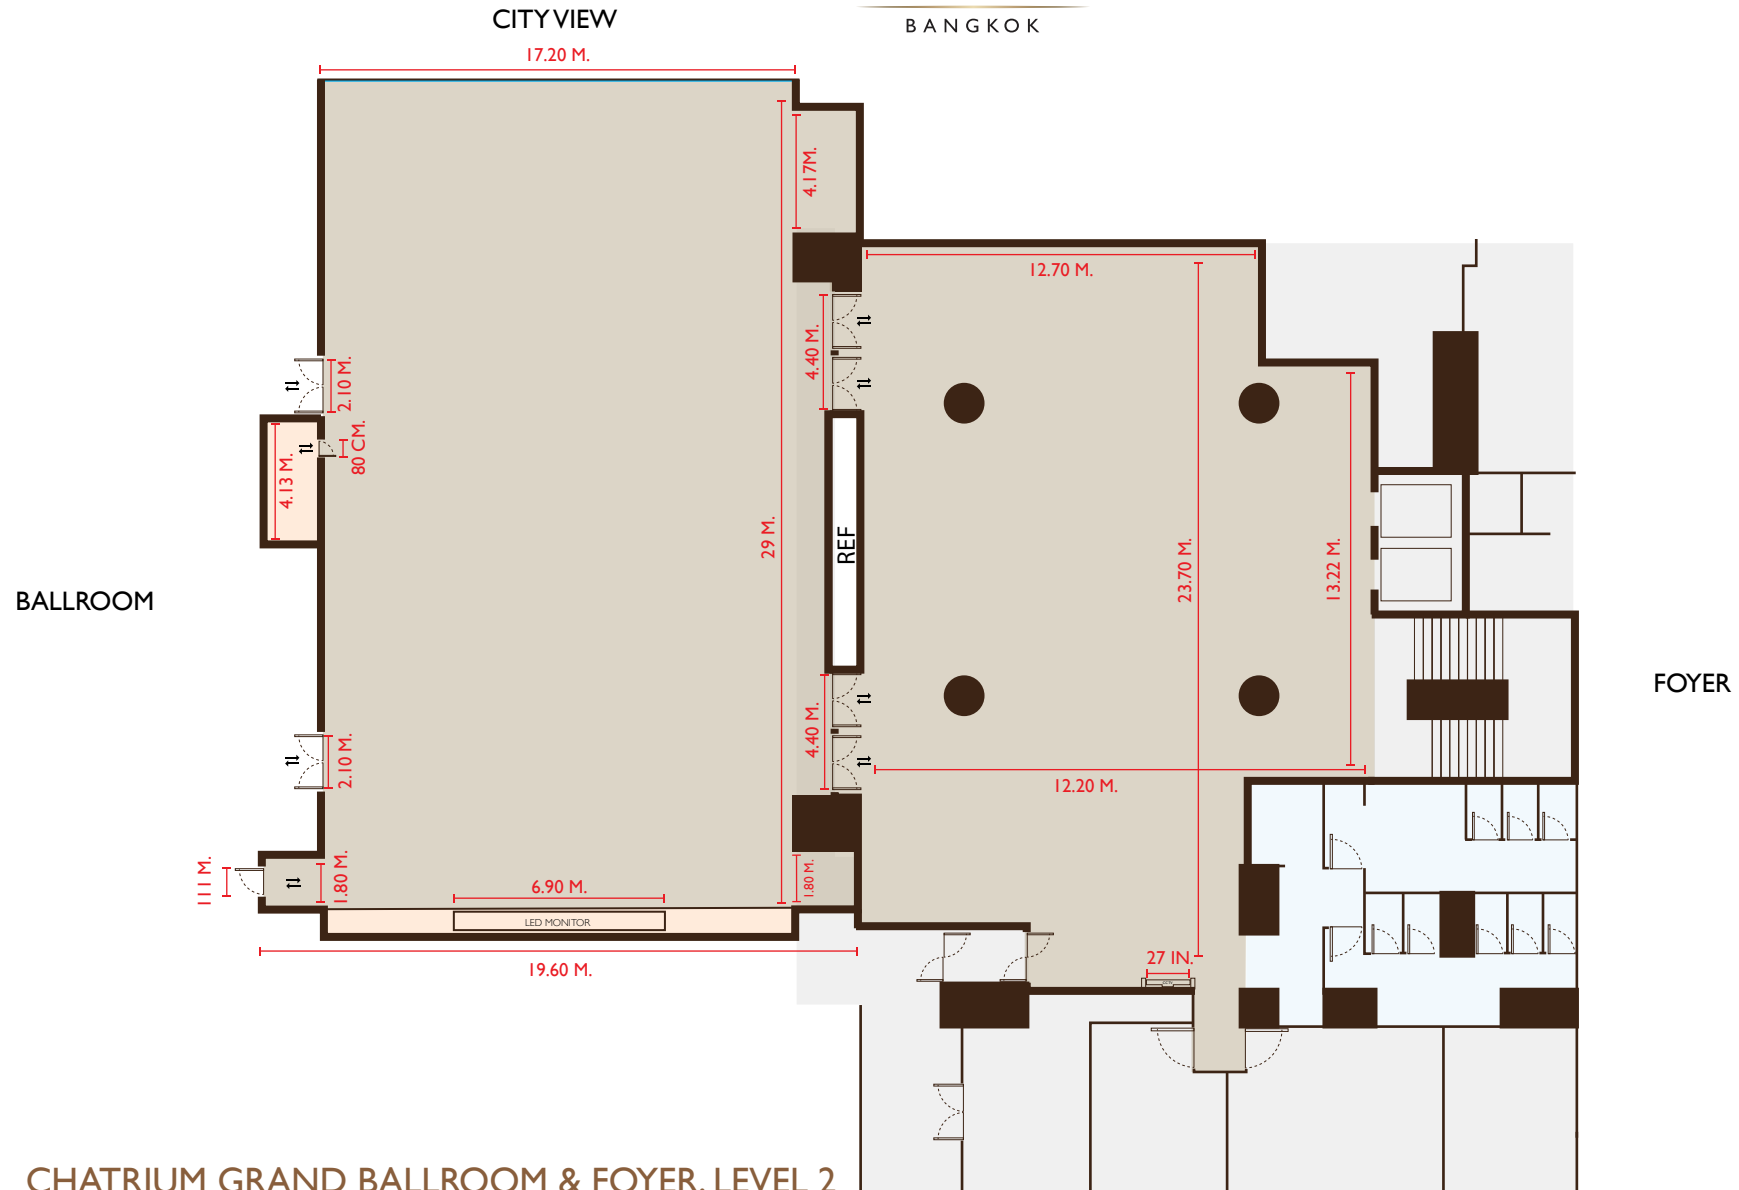

## KO-MES I, LEVEL I

Function Room	Total (Sq.m.)	Width (M.)	Length (M.)	Height (M.)	Boardroom	 Double U shape	 Classroom	 Theatre	 Buffet	 Cocktail	 Banquet
Ko-Mes I	229	11.2	20.5	3.4		51	90	160	100	200	100

CHATRIUM  
GRAND  
BANGKOK

KO-MES 2, LEVEL 1

Function Room	Total (Sq.m.)	Width (M.)	Length (M.)	Height (M.)	Boardroom	 Double U shape	 Classroom	 Theatre	 Buffet	 Cocktail	 Banquet
Ko-Mes 2	150	9.1	16.5	3.4		24	78	120	80	120	80

# CHATRIUM GRAND BANGKOK

CHATRIUM GRAND BALLROOM & FOYER, LEVEL 2

Function Room	Total (Sq.m.)	Width (M.)	Length (M.)	Height (M.)	Boardroom	 Double U shape	 Classroom	 Theatre	 Buffet	 Cocktail	 Banquet
Ballroom	500	17.2	29.0	10.0		93	288	576	300	500	340
Ballroom foyer	290	12.20	23.70	10							