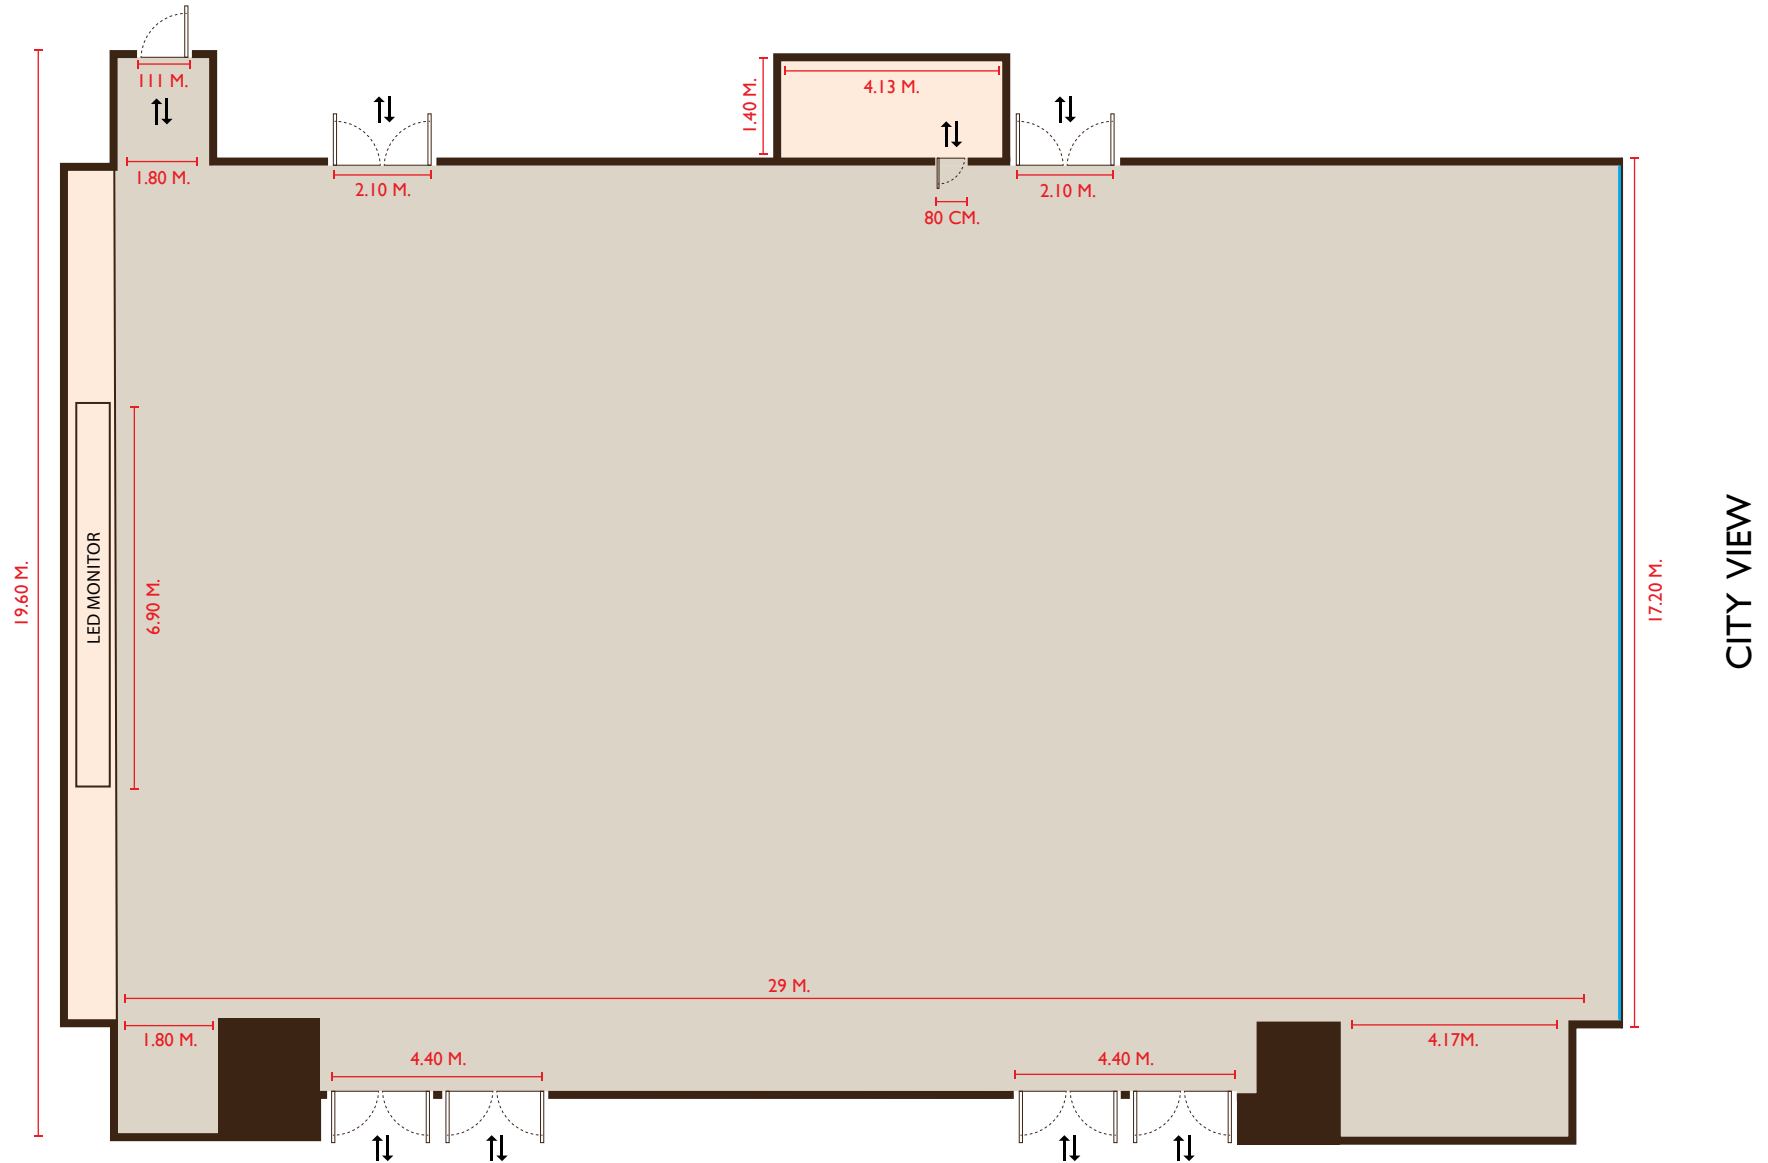

CHATRIUM GRAND BANGKOK

CHATRIUM GRAND BALLROOM, LEVEL 2

Function Room	Total (Sq.m.)	Width (M.)	Length (M.)	Height (M.)	Boardroom	Double U shape	Classroom	Theatre	Buffet	Cocktail	Banquet
Ballroom	500	17.2	29.0	10.0		93	288	576	300	500	340