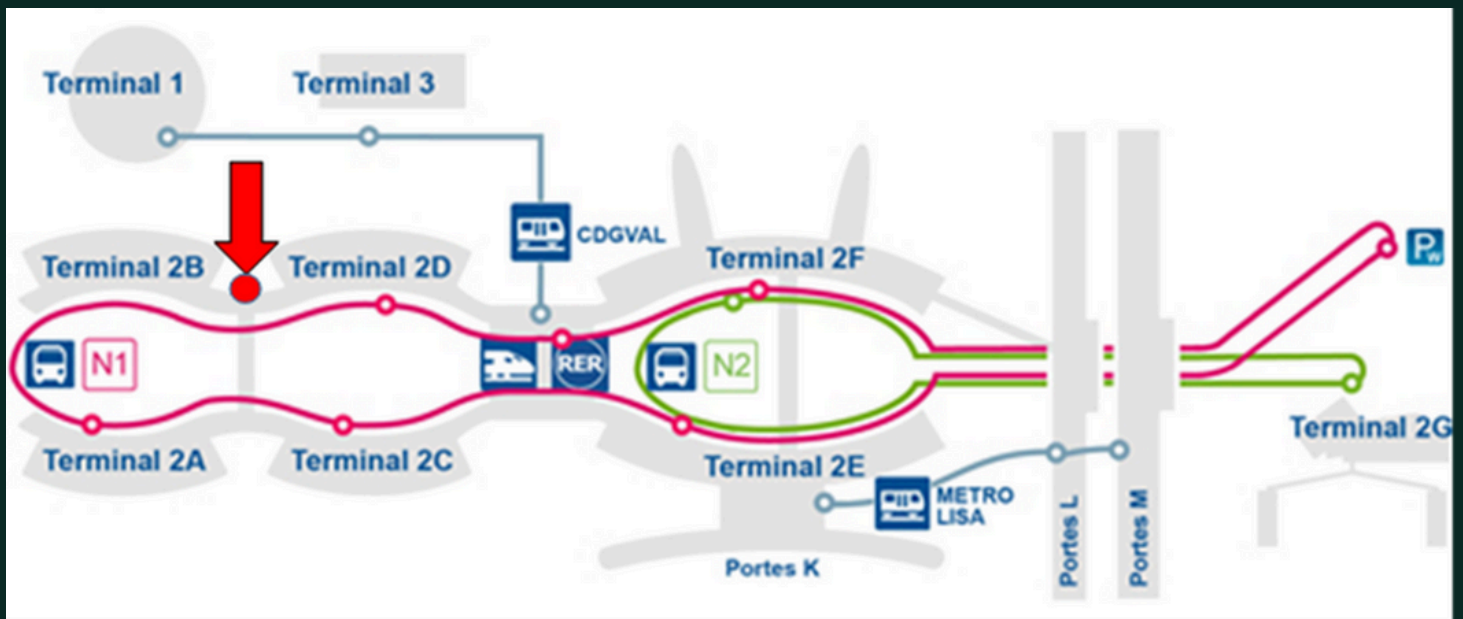

VAN DER VALK HOTEL PARIS CDG AIRPORT

SHUTTLE SERVICE

To find our shuttle go between Terminal 2B and Terminal 2D

FROM THE HOTEL

- Morning - from 6am to 12pm
- Evening - from 5pm to 11pm
- Every 30 minutes

FROM THE AIRPORT

- Morning - from 6.15am to 12.15pm
- Afternoon – from 5.15pm to 11.15pm
- Every 30 minutes

VAN DER VALK
HOTEL PARIS CDG AIRPORT

SHUTTLE TIMETABLE

MORNING	
HOTEL	BETWEEN T2B - T2D
06:00 AM	06:15 AM
06:30 AM	06:45 AM
07:00 AM	07:15 AM
07:30 AM	07:45 AM
08:00 AM	08:15 AM
08:30 AM	08:45 AM
09:00 AM	09:15 AM
09:30 AM	09:45 AM
10:00 AM	10:15 AM
10:30 AM	10:45 AM
11:00 AM	11:15 AM
11:30 AM	11:45 AM
12:00 AM	12:15 AM

Please note the timetables are dependent on traffic and may vary.

VAN DER VALK
HOTEL PARIS CDG AIRPORT

SHUTTLE TIMETABLE

EVENING	
HOTEL	BETWEEN T2B - T2D
05:00 PM	05:15 PM
05:30 PM	05:45 PM
06:00 PM	06:15 PM
06:30 PM	06:45 PM
07:00 PM	07:15 PM
07:30 PM	07:45 PM
08:00 PM	08:15 PM
08:30 PM	08:45 PM
09:00 PM	09:15 PM
09:30 PM	09:45 PM
10:00 PM	10:15 PM
10:30 PM	10:45 PM
11:00 PM	11:15 PM

Please note the timetables are dependent on traffic and may vary.

VAN DER VALK HOTEL PARIS CDG AIRPORT

SERVICE DE NAVETTE

Pour trouver notre navette, allez entre le terminal 2B et le terminal 2D.

DEPUIS L'HÔTEL