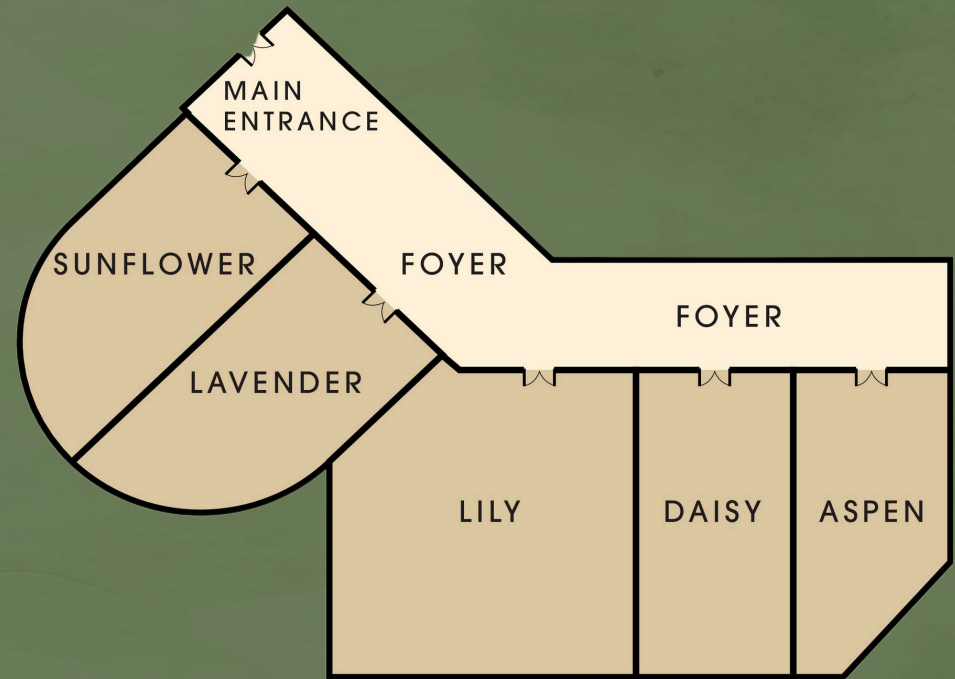

# Premium Meeting Rooms

Concourse Level

Rooms	Level	Size (Sq m)	Size (Sq M) (L' x W')	Height (m)	 Round Table	 Theatre	 Boardroom	 U-Shape	 Classroom
Lily Junior Ballroom	C	391	48.47 x 48.48	3	230	250	-	-	108
Lily & Daisy Room	C	361	32.32 x 23.68	3	170	200	-	-	84
Lily Room	C	231	16.16 x 15.51	3	80	110	36	42	48
Daisy Room	C	130	16.16 x 8.17	3	80	110	36	42	48
Aspen Room	C	30	16.16 x 7.90	3	40	60	12	21	26
Lavendar Room	C	31	18.18 x 7.94	3	60	90	30	36	42
Sunflower Room	C	31	18.18 x 7.94	3	60	90	30	36	42