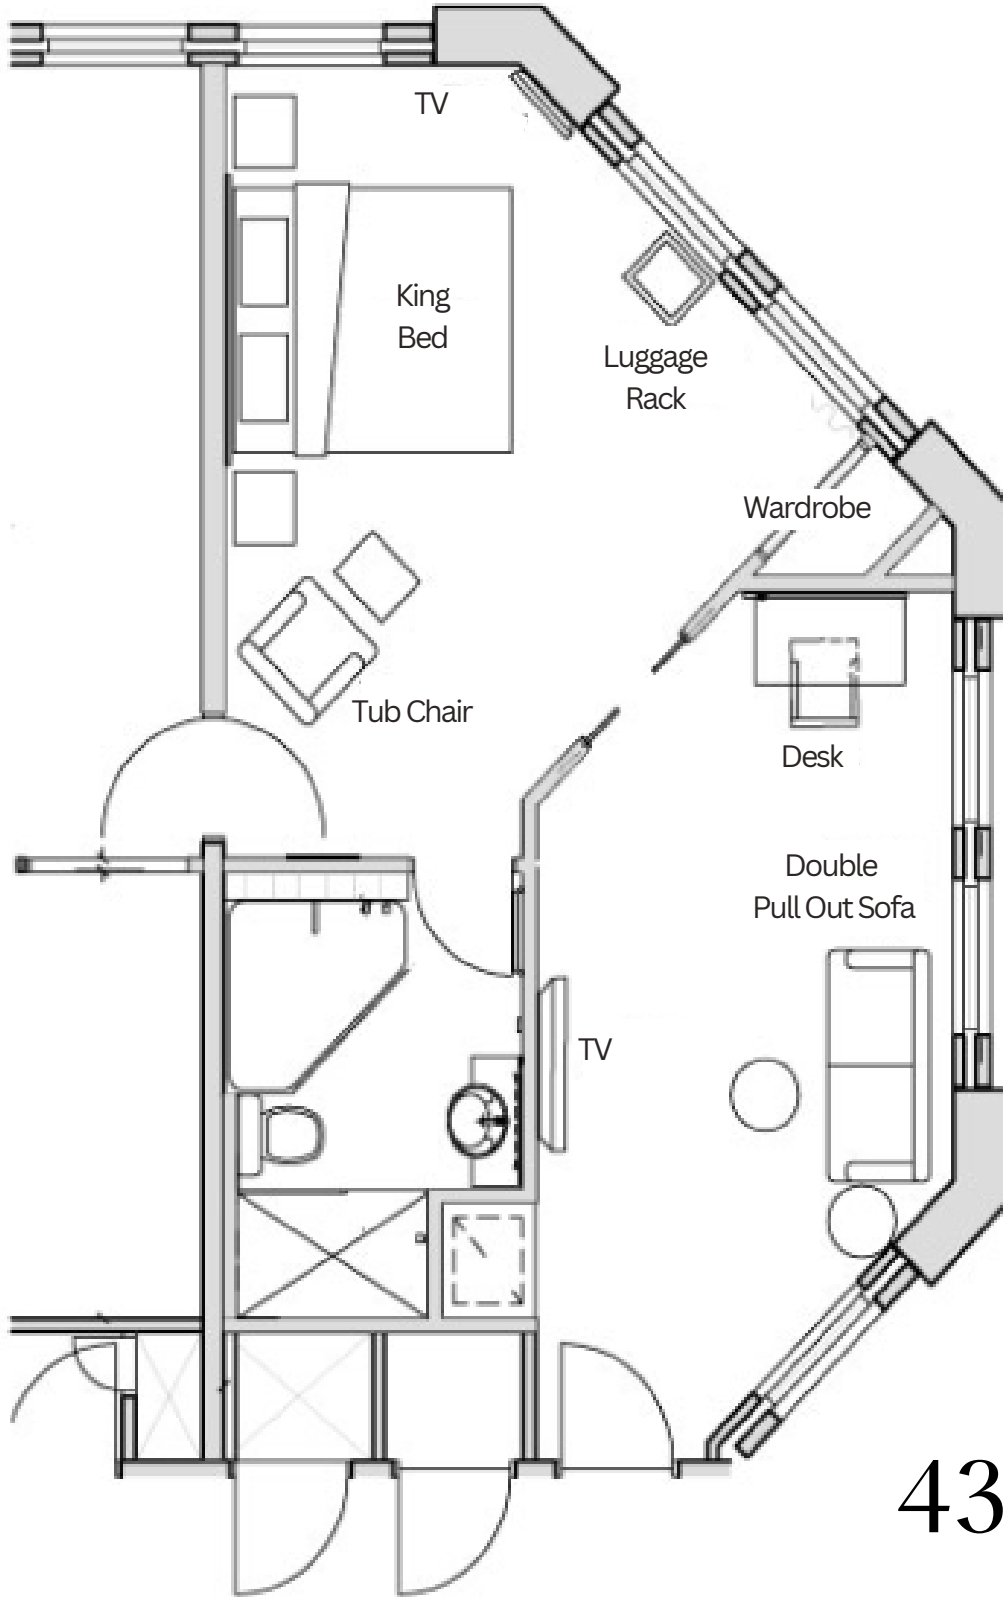

**AMORA**  
RIVERWALK MELBOURNE

# FLOOR PLAN

Riverview Spa Suite

**43sqm**