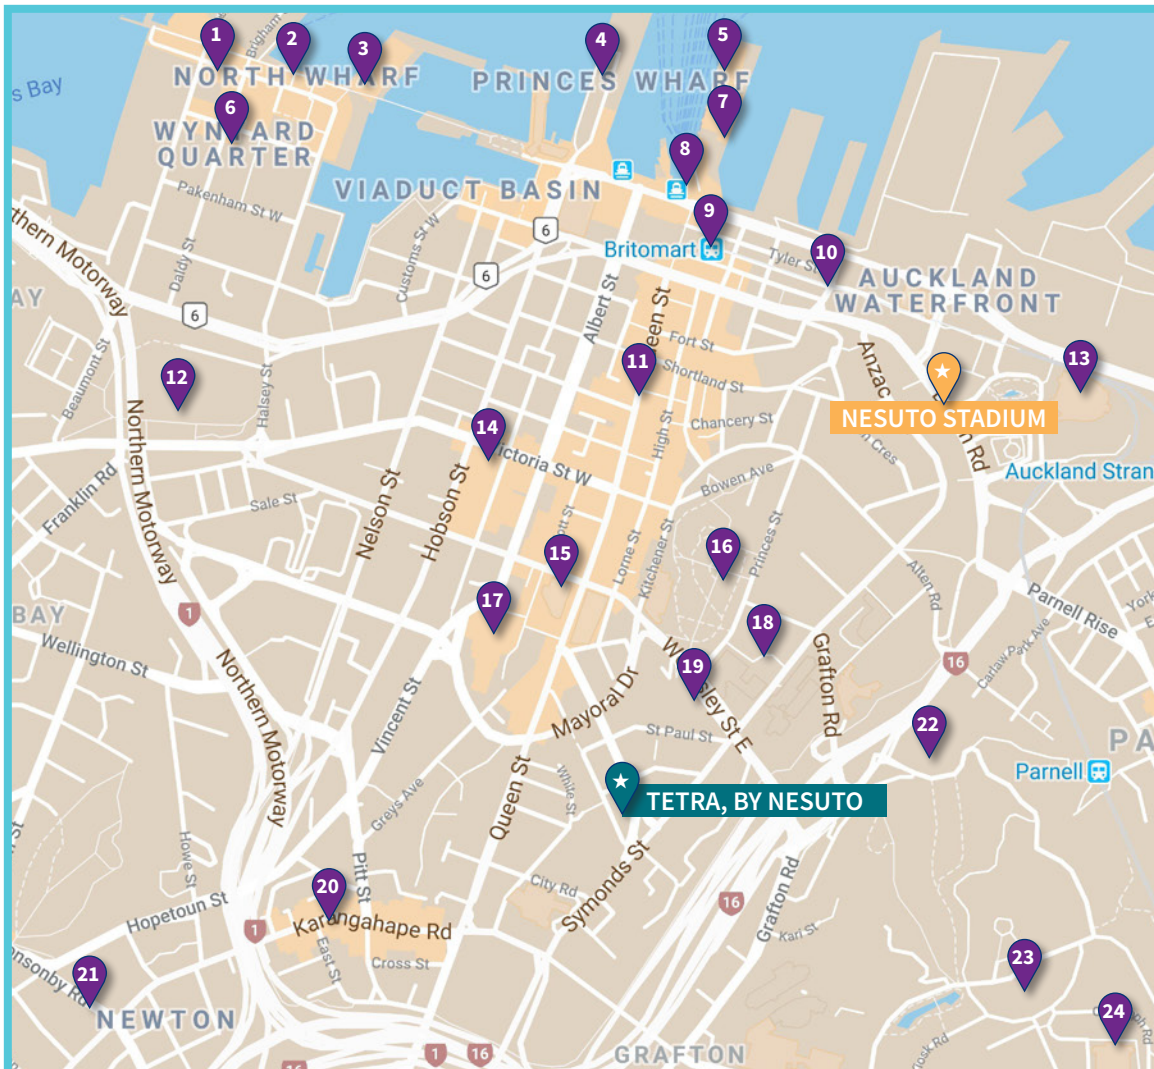

PHOTOCOPYING, SCANNING OR LAMINATING

Available at Reception. Charges apply.

TV Channel List

Our free TV channel list for you to enjoy.

Channel No	Channel Name
1	TVNZ 1
2	TVNZ 2
3	THREE
4	BRAVO
5	MAORI Television
6	Tvnz1+1
7	Tvnz2+2
8	Three+1
9	Bravo+1
10	Prime
11	The Edge
12	Choice tv
13	D tvnz
14	The breeze
15	TE Reo
16	Aljazeera
17	HGTV TVSN
25	Shine
26	FirstLight
27	Hope Channel
21	W28
22	W29
31	Parliament TV
36	Apna TV
37	tv37 Panda TV
50	RNZ National
51	RNZ Concert
71	Base FM
200	Kordia TV
20	TVSN SHOPING
81	Sky Sports 1
82	Sky Sports 2
83	Sky Sports 3
84	Sky Sports 4
86	Discovery channel
87	Discovery Turbo
88	BBC World News
90	Nick Jr.

WHAT'S NEARBY

1. Silo Park
2. North Wharf
3. Viaduct Events Centre
4. Princes Wharf
5. Queens Wharf
6. Wynyard Quarter
7. Shed 10
8. Downtown Ferry Terminal
9. Britomart Transport Centre
10. Britomart Precinct
11. Queen Street
12. Victoria Park
13. Spark Arena
14. Sky Tower
15. The Civic
16. Albert Park
17. Aotea Centre
18. The University of Auckland
19. Auckland University of Technology
20. Karangahape Road (K' Road)
21. Ponsonby Road
22. ASB Tennis Arena
23. Auckland Domain
24. Auckland War Memorial Museum

AIRPORT

Auckland Airport is approximately 30 minutes away from the hotel by car. Please allow for sufficient time to get to the airport, especially during peak traffic times.

TAXI SERVICE

Auckland Cooperative Taxis +64 9 300 3000

Please ensure you use the taxi that was called for you by confirming guest room number or your name with the driver.

TRANSPORTATION

The nearest bus stop is located in front of the hotel for InnerLink buses. The nearest train station is the Britomart Train Station which is approximately 10 minutes' walk from the hotel. Please go to www.at.govt.nz or 0800 103 080 for public transportation times and information.