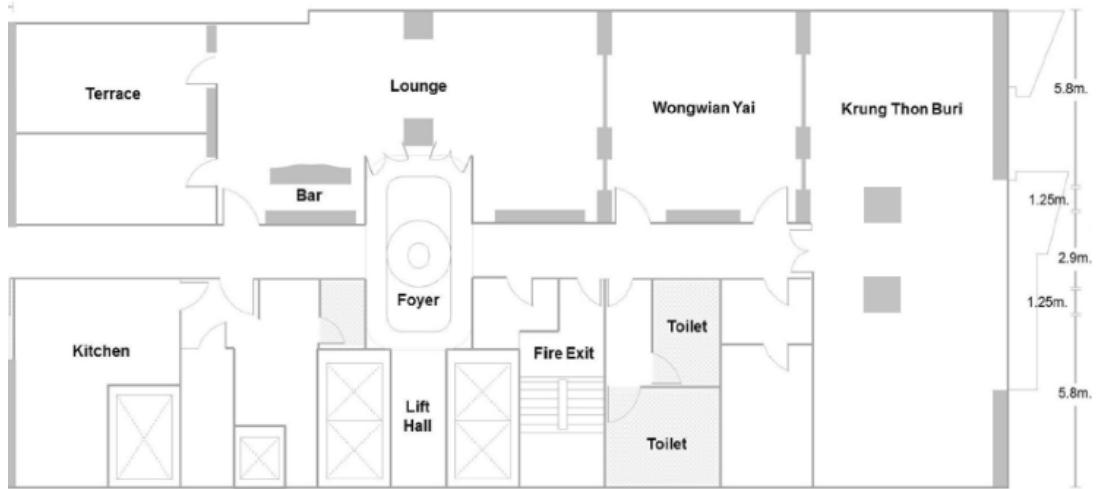

EASTIN
GRAND HOTEL
SATHORN BANGKOK

OTHERS FUNCTION ROOMS

12th floor

	Sq.m.	Dimension W x L x H	Classroom	Theatre	I-Shape	U-Shape	Hollow	Banquet	Reception
Ratchadamri	96.6	6.9 x 14 x 3.4	54	100	30	30	36	70	100
Sala Daeng	96.6	6.9 x 14 x 3.4	54	100	30	30	36	70	100
Chong Nonsi	96.6	6.9 x 14 x 3.4	54	100	30	30	36	70	100
Foyer	170								
Sathorn	30.72	6.4 x 4.8 x 3.4	Boardroom for 10-12 persons						
Siam	33.12	6.9 x 4.8 x 3.4	Boardroom for 10-12 persons						

FUNCTION ROOMS

33rd floor

	Sq. m.	Dimension W x L x H	Classroom	Theatre	I-Shape	U-Shape	Hollow	Banquet	Reception
Wongwian Yai	47.6	6.8 x 7 x 2.6	27	60	14	18	20	40	25
Krung Thon Buri	115.6	6.8 x 17 x 2.6	-	100	-	-	-	100	80