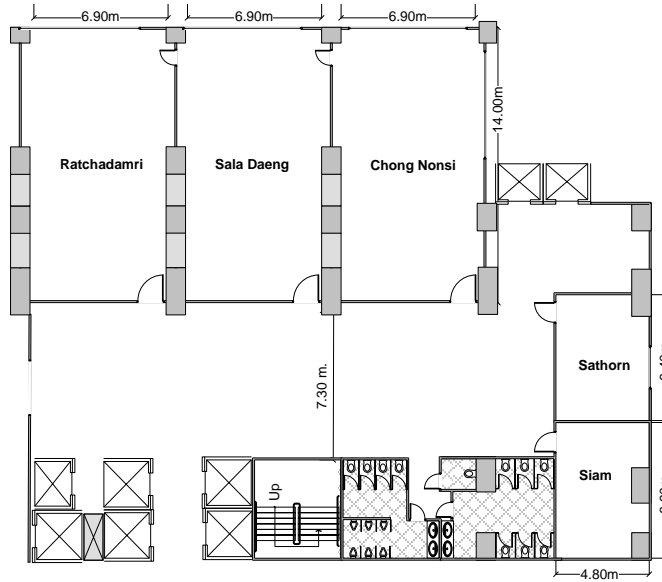

EASTIN
GRAND HOTEL
SATHORN BANGKOK

OTHERS FUNCTION ROOMS

12th floor

	Sq.m.	Dimension W x L x H	Classroom	Theatre	I-Shape	U-Shape	Hollow	Banquet	Reception
Ratchadamri	96.6	6.9 x 14 x 3.4	54	100	30	30	36	70	100
Sala Daeng	96.6	6.9 x 14 x 3.4	54	100	30	30	36	70	100
Chong Nonsi	96.6	6.9 x 14 x 3.4	54	100	30	30	36	70	100
Foyer	170								
Sathorn	30.72	6.4 x 4.8 x 3.4	Boardroom for 10-12 persons						
Siam	33.12	6.9 x 4.8 x 3.4	Boardroom for 10-12 persons						

FUNCTION ROOMS

33rd floor

	Sq. m.	Dimension W x L x H	Classroom	Theatre	I-Shape	U-Shape	Hollow	Banquet	Reception
Wongwian Yai	47.6	6.8 x 7 x 2.6	27	60	14	18	20	40	25
Krung Thon Buri	115.6	6.8 x 17 x 2.6	-	100	-	-	-	100	80