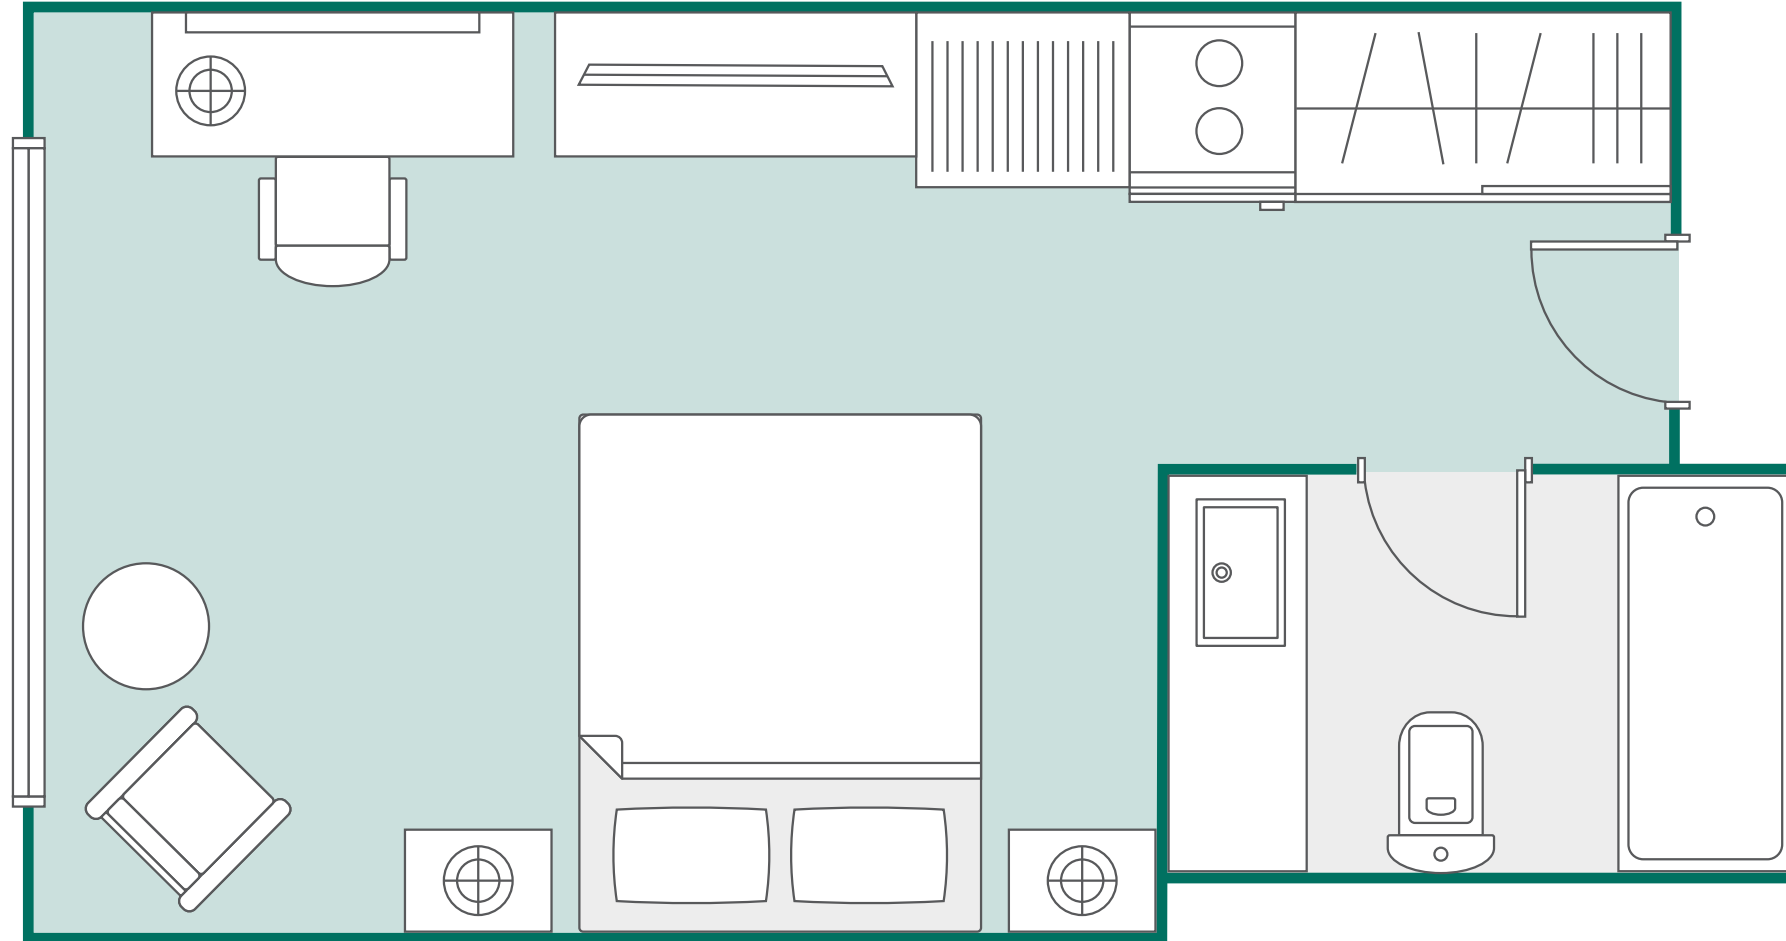

SUNWAY HOTEL PHNOM PENH - DELUXE KING ROOM

Room Size: 31 sqm

All room layout plans contained herein are for reference only and shall not constitute any warranty whether expressly or implicitly. The room layout plans used are for illustrative and general indication purpose only and are not intended to express the specific layouts and dimensions of the hotel's guestrooms. Each room layout serves only as guidance and do not necessarily represent the final and/or the assigned guestroom.