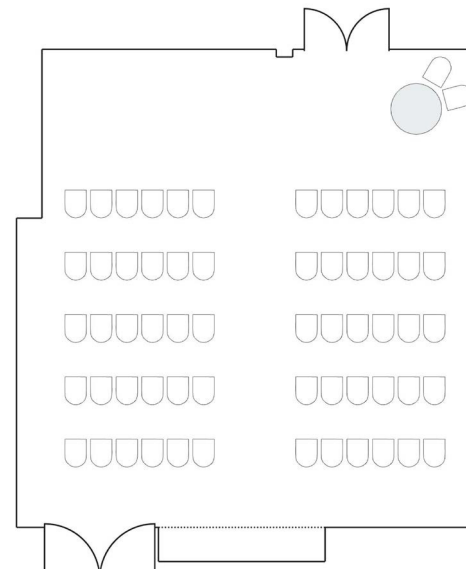

CROWN
CEREMONIES

WEDDINGS

CEREMONIES

GARDEN ROOM

Stylish and impeccably appointed, the Garden Room located in Crown Towers is ideal for an intimate wedding ceremony seating up to 150 guests.

With Melbourne skyline views looking over the Yarra River and elegant interiors, the Garden Room offers a beautiful wedding setting.

Two hundred black butterflies have migrated to Crown Metropol and cling to the walls of the Level 3 ceremony space.

Ceremony package from \$1,500*

INCLUSIONS:

- 100 teal chairs
- Iced water station
- Signing table
- Lectern and Microphone
- Security

CEREMONIES

M ROOMS

Located in Crown Promenade, M1 and M2 are an ideal location for an intimate wedding ceremony to seat up to 100 guests.

Ceremony package from \$1,500*

INCLUSIONS:

- 60 (M2) or 100 (M1 & M2) chairs with linen chair covers
- Iced water station
- Signing table
- Lectern & Microphone
- Security