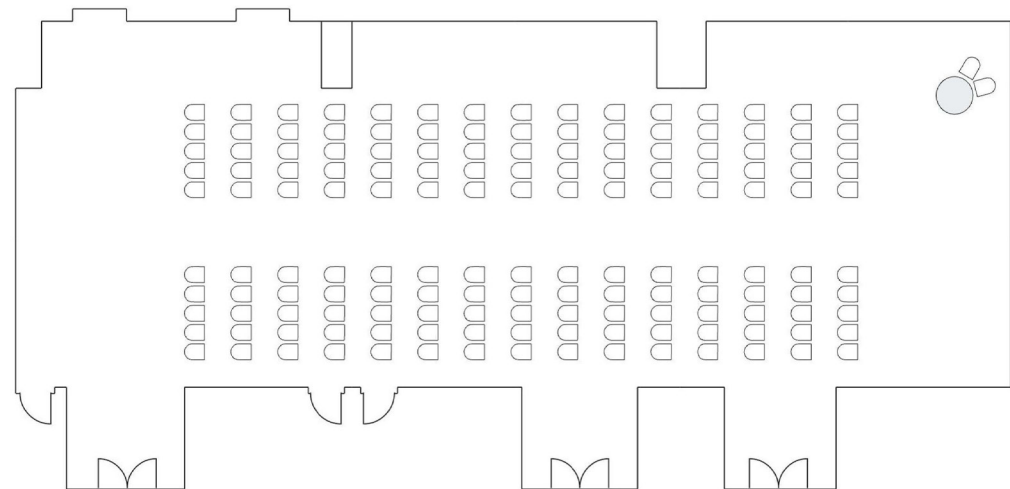

CROWN
CEREMONIES

WEDDINGS

CEREMONIES

GARDEN ROOM

Stylish and impeccably appointed, the Garden Room located in Crown Towers is ideal for an intimate wedding ceremony seating up to 150 guests.

With Melbourne skyline views looking over the Yarra River and elegant interiors, the Garden Room offers a beautiful wedding setting.

Ceremony package \$2,500*

INCLUSIONS:

- 150 chairs with linen covers
- Iced water station
- Signing table
- Lectern and Microphone

CEREMONIES

CROWN AVIARY

Located on the level 3 rooftop at Crown Towers, the Crown Aviary delivers a stunning ceremony experience for you and your guests overlooking the Melbourne city skyline.

Outdoor Ceremony

Indoor Ceremony

CEREMONIES

CROWN METROPOL LEVEL 3

Located on level 3 at Crown Metropol, this ceremony space showcases artist, Jane Dyer's 'Butterfly Effect'. Inspired by springtime in Taiwan where a section of the major north-south freeway is cordoned off as millions of butterflies begin a 400km migration to breeding grounds in the north of the island. At its peak 11,500 butterflies per minute cross the freeway.

CEREMONIES

M ROOMS

Located in Crown Promenade, M1 and M2 are an ideal location for an intimate wedding ceremony to seat up to 100 guests.

Ceremony package from \$1,500*

INCLUSIONS:

- 60 (M2) or 100 (M1 & M2) chairs with linen chair covers
- Iced water station
- Signing table
- Lectern & Microphone
- Security