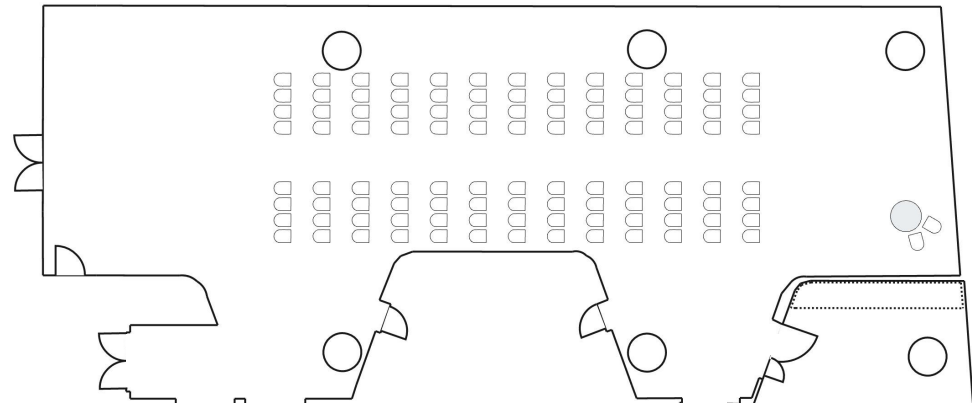

CROWN
CEREMONIES

WEDDINGS

CEREMONIES

GARDEN ROOM

Stylish and impeccably appointed, the Garden Room located in Crown Towers is ideal for an intimate wedding ceremony seating up to 150 guests.

With Melbourne skyline views looking over the Yarra River and elegant interiors, the Garden Room offers a beautiful wedding setting.

Outdoor Ceremony

Indoor Ceremony

CEREMONIES

CROWN METROPOL LEVEL 3

Located on level 3 at Crown Metropol, this ceremony space showcases artist, Jane Dyer's 'Butterfly Effect'. Inspired by springtime in Taiwan where a section of the major north-south freeway is cordoned off as millions of butterflies begin a 400km migration to breeding grounds in the north of the island. At its peak 11,500 butterflies per minute cross the freeway.

Two hundred black butterflies have migrated to Crown Metropol and cling to the walls of the Level 3 ceremony space.

Ceremony package from \$1,500*

INCLUSIONS:

- 100 teal chairs
- Iced water station
- Signing table
- Lectern and Microphone
- Security

CEREMONIES

M ROOMS

Located in Crown Promenade, M1 and M2 are an ideal location for an intimate wedding ceremony to seat up to 100 guests.

Ceremony package from \$1,500*

INCLUSIONS:

- 60 (M2) or 100 (M1 & M2) chairs with linen chair covers
- Iced water station
- Signing table
- Lectern & Microphone
- Security