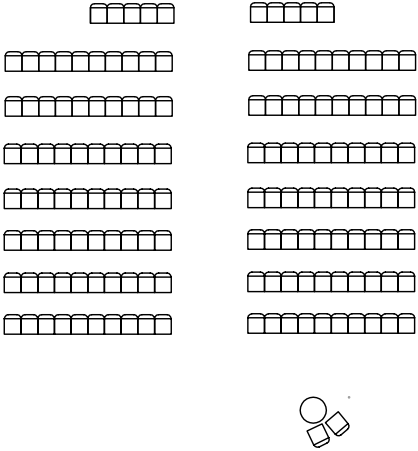

CROWN
CEREMONIES

WEDDINGS

CEREMONIES

GARDEN ROOM

Stylish and impeccably appointed, the Garden Room located in Crown Towers is ideal for an intimate wedding ceremony seating up to 150 guests.

With Melbourne skyline views looking over the Yarra River and elegant interiors, the Garden Room offers a beautiful wedding setting.

Ceremony package \$2,500*

INCLUSIONS:

- 150 chairs with linen covers
- Iced water station
- Signing table
- Lectern and Microphone

CEREMONIES

CROWN AVIARY

Located on the level 3 rooftop at Crown Towers, the Crown Aviary delivers a stunning ceremony experience for you and your guests overlooking the Melbourne city skyline.

Guests will be moved by your intimate wedding ceremony whilst savouring the picturesque backdrop.

Ceremony package \$4,500*

INCLUSIONS:

- 150 bentwood chairs
- Security
- Iced water station
- Signing table