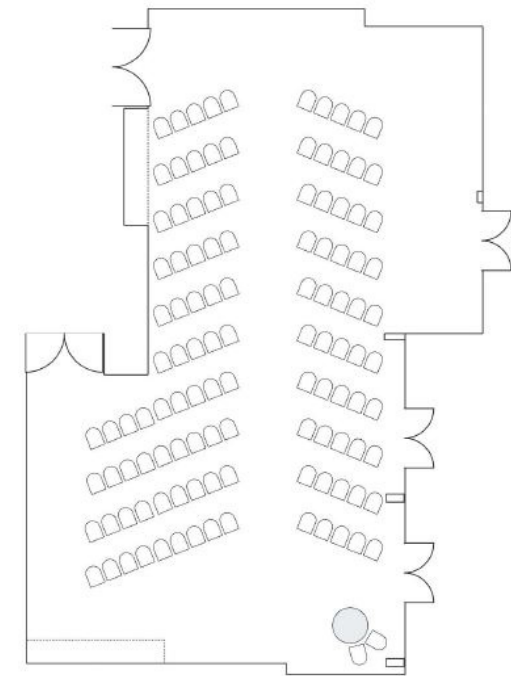

CROWN
CEREMONIES

WEDDINGS

CEREMONIES

GARDEN ROOM

Stylish and impeccably appointed, the Garden Room located in Crown Towers is ideal for an intimate wedding ceremony seating up to 150 guests.

With Melbourne skyline views looking over the Yarra River and elegant interiors, the Garden Room offers a beautiful wedding setting.

Ceremony package \$2,500*

INCLUSIONS:

- 150 chairs with linen covers
- Iced water station
- Signing table
- Lectern and Microphone

CEREMONIES

CROWN AVIARY

Located on the level 3 rooftop at Crown Towers, the Crown Aviary delivers a stunning ceremony experience for you and your guests overlooking the Melbourne city skyline.

Two hundred black butterflies have migrated to Crown Metropol and cling to the walls of the Level 3 ceremony space.

Ceremony package from \$1,500*

INCLUSIONS:

- 100 teal chairs
- Iced water station
- Signing table
- Lectern and Microphone
- Security

CEREMONIES

M ROOMS

Located in Crown Promenade, M1 and M2 are an ideal location for an intimate wedding ceremony to seat up to 100 guests.

Ceremony package from \$1,500*

INCLUSIONS:

- 60 (M2) or 100 (M1 & M2) chairs with linen chair covers
- Iced water station
- Signing table
- Lectern & Microphone
- Security