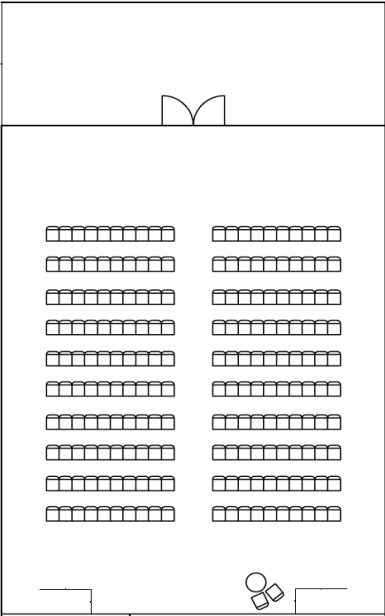

Indoor Ceremony