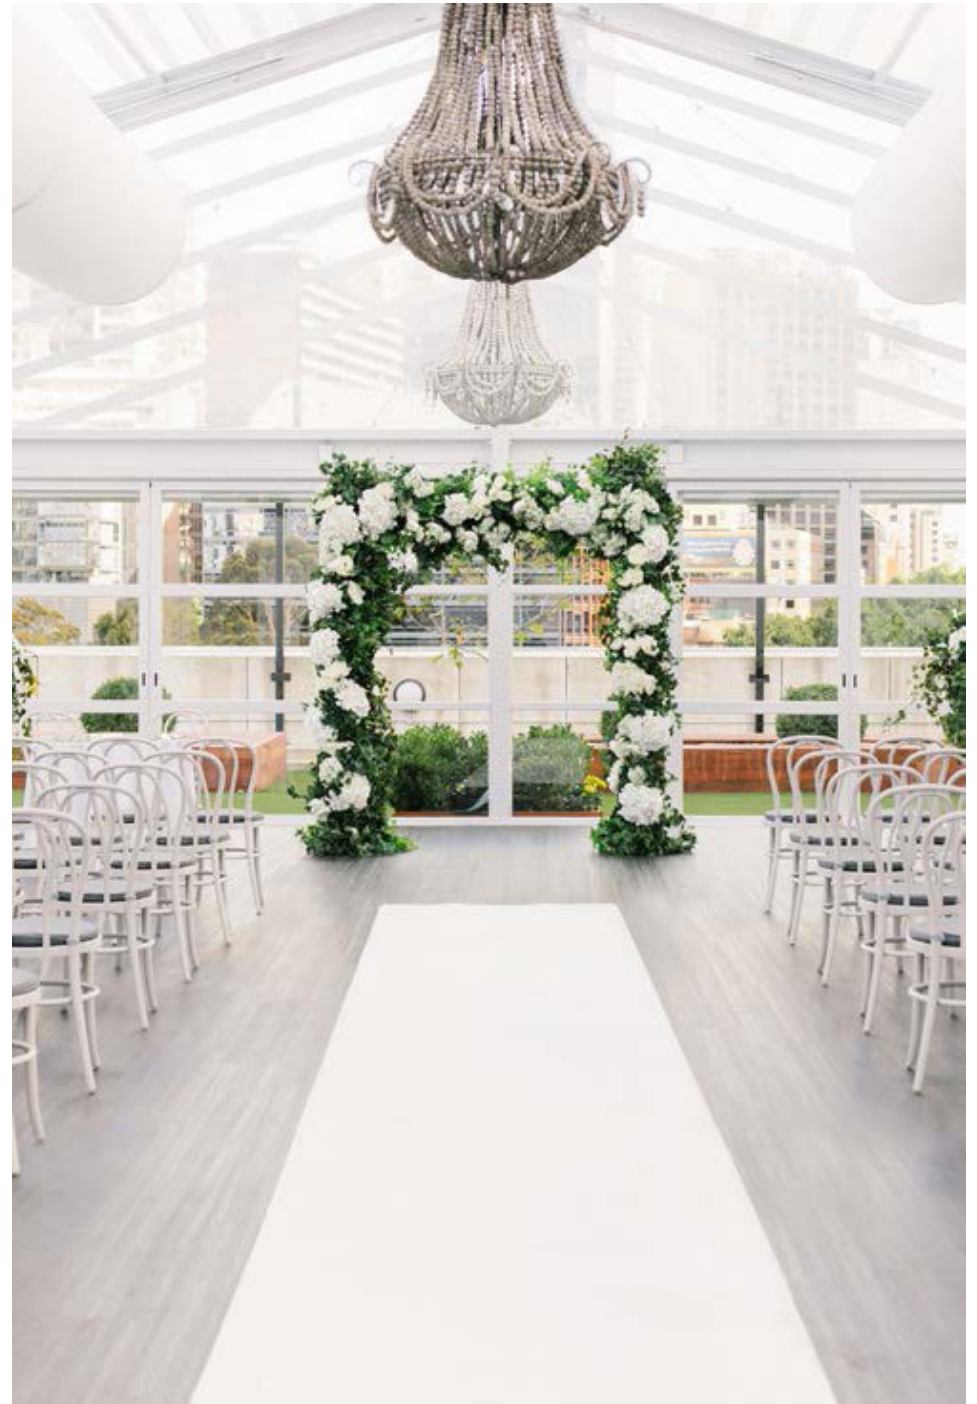

CROWN
CEREMONIES

WEDDINGS

CEREMONIES

GARDEN ROOM

Stylish and impeccably appointed, the Garden Room located in Crown Towers is ideal for an intimate wedding ceremony seating up to 150 guests.

With Melbourne skyline views looking over the Yarra River and elegant interiors, the Garden Room offers a beautiful wedding setting.

Ceremony package \$2,500*

INCLUSIONS:

- 150 chairs with linen covers
- Iced water station
- Signing table
- Lectern and Microphone

CEREMONIES

CROWN AVIARY

Located on the level 3 rooftop at Crown Towers, the Crown Aviary delivers a stunning ceremony experience for you and your guests overlooking the Melbourne city skyline.