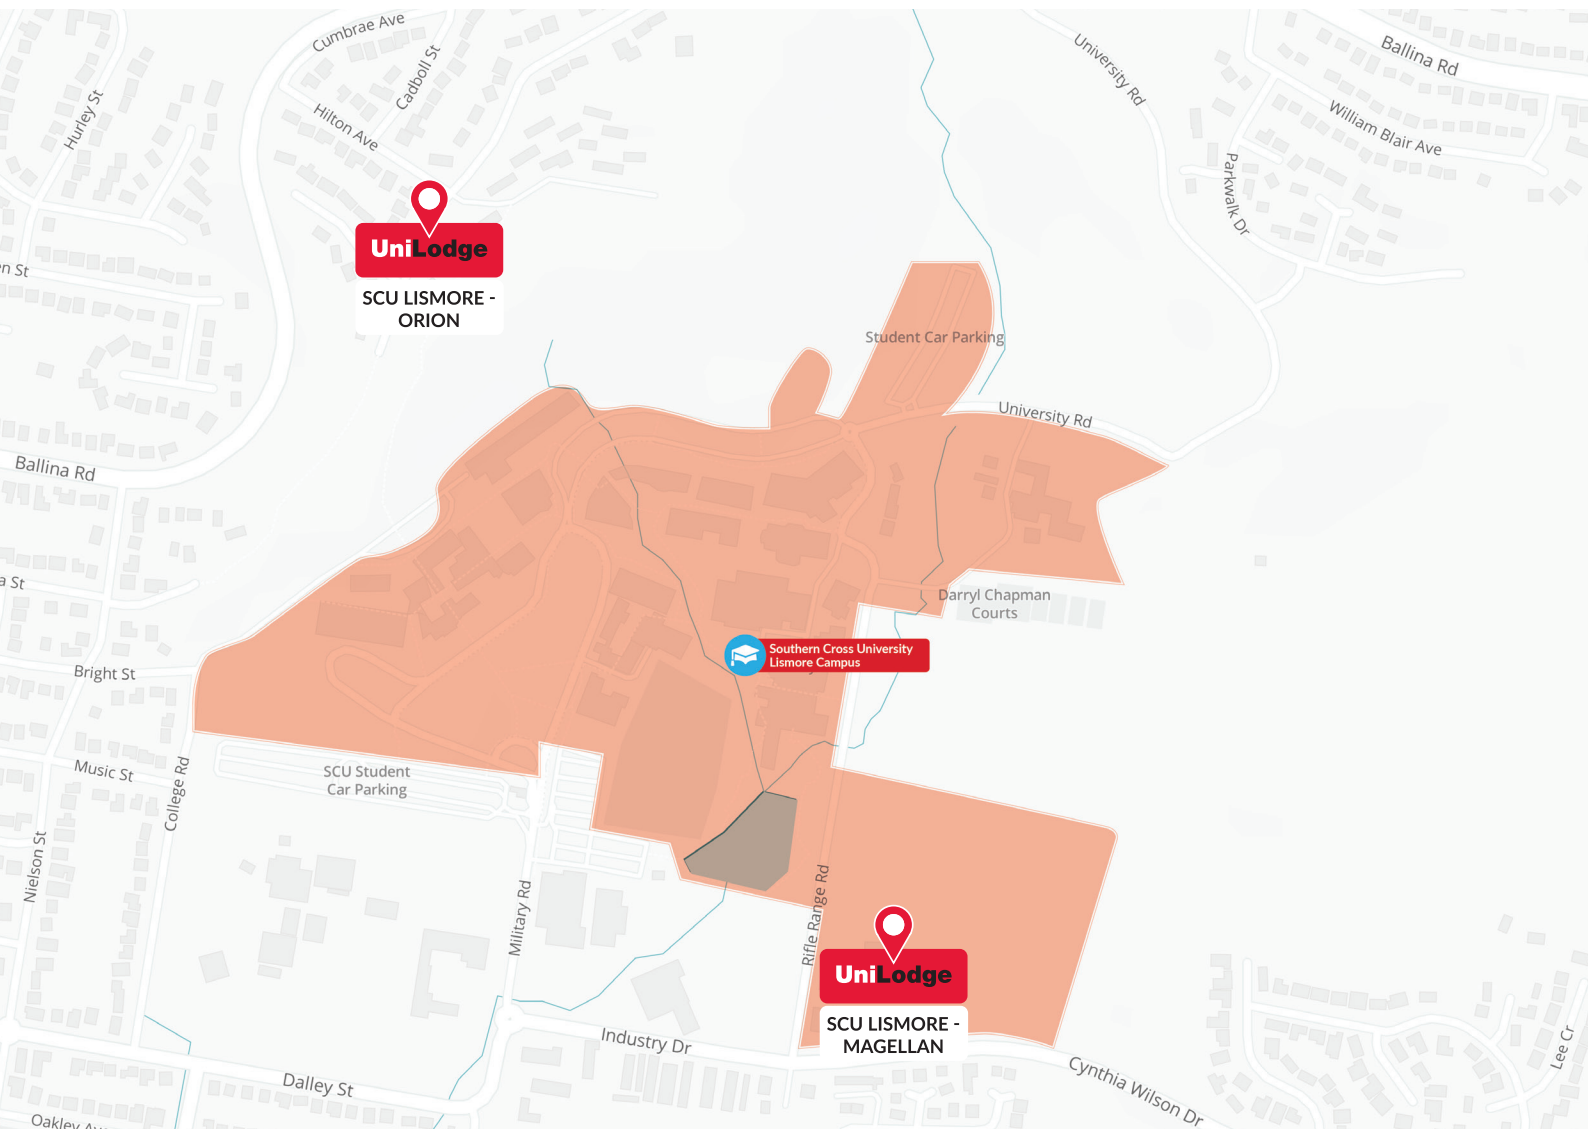

Magellan Exterior

Orion Apartment

UniLodge
SCU LISMORE -
ORION

 Southern Cross University
Lismore Campus

UniLodge
SCU LISMORE -
MAGELLAN