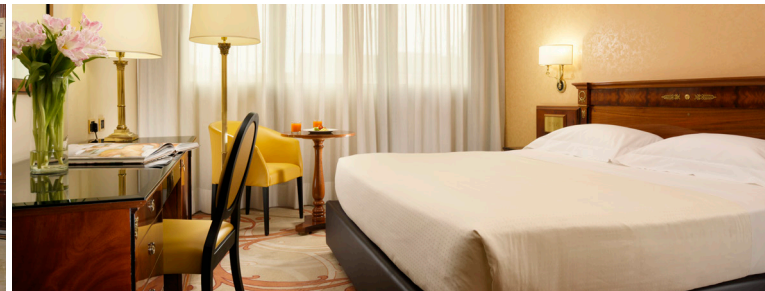

Centro città
Centro città

MiCo/Fiera Milano City - 900 mt
MiCo/Fiera Milano City - 900 mt

MiCo/Fiera Milano City - 7,5 Km
MiCo/Fiera Milano City - 7,5 Km

Linea Lilla fermata Gerusalemme - 100 mt
Lilac line Gerusalemme station - 100 mt

PUNTI DI FORZA

- Situato nelle immediate vicinanze del MiCo e di Fiera Milano City.
- Giardino per eventi all'aperto.
- Connessione wi-fi gratuita.

BUONO A SAPERSI

- Sala fitness.
- "Pillowow" scelta della tipologia di cuscino preferita.
- Garage privato.
- L'hotel si trova all'esterno dell'area C.

KEY FEATURES

- Very close to the MICO and the Milan City Exhibition Centre.
- Garden for open air events.
- Free internet wi-fi.

GOOD TO KNOW

- Fitness room.
- "Pillowow" the choice of the preferred pillow.
- Private garage.
- The hotel is outside of area C.