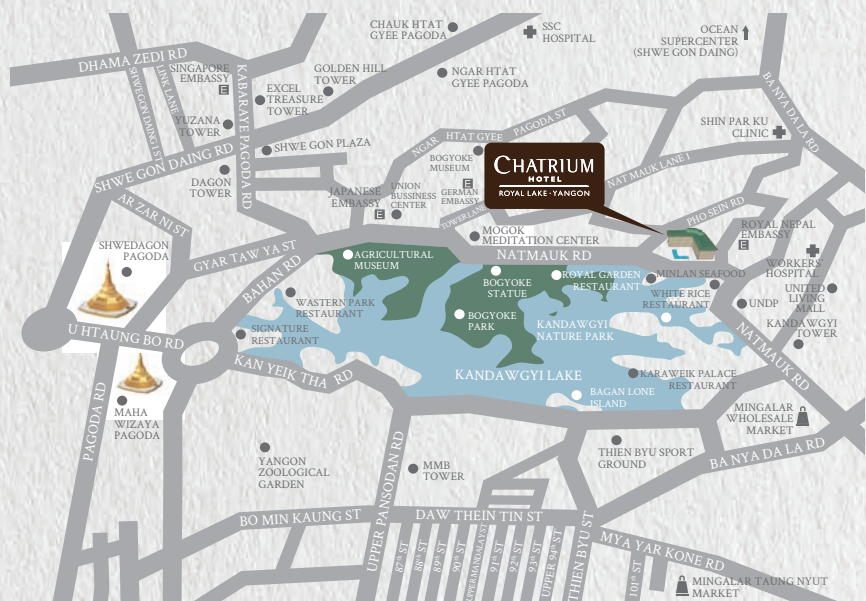

# EXTRAORDINARY LAKESIDE COMFORT

CHATRIUM HOTEL ROYAL LAKE YANGON shines as one of the city's topmost hotels for pure luxury and contemporary comfort. Situated among lush greenery and beside the famous Kandawgyi Lake, views are simply stunning and spectacular – all just 16 km from Yangon International Airport.

### THE EMPORIA RESTAURANT

Continental, Asian and Thai cuisine in warm and cozy surroundings voted one of the best restaurants in Yangon.

# MEETINGS & EVENTS

For meetings and events that are truly unique, Chatrium Hotel Royal Lake Yangon offers beautiful venues, from poolside & tropical garden wedding ceremonies to more formal private meeting room gatherings. All of our venues offer state-of-the-art technology and highly experienced event staff to create exactly what you've been dreaming of.

# LOCATION

- Chao Phraya River 0.2
- Asiatique The Riverfront 1.2
- Joe Louis Traditional Thai Puppet Theater 1.2
- BRT 3
- Wat Pho Man Khunaram 4.1
- Temple of the Golden Buddha (Wat Traimit) 4.4
- Snake Farm (Queen Saovabha Memorial Institute) 4.4
- Central Rama 3 4.5
- The ICONSIAM Shopping Mall 4.7
- The Up Rama 3 5
- Lumpini Park 5.1
- Siam Discovery 5.6
- Chinatown 5.6