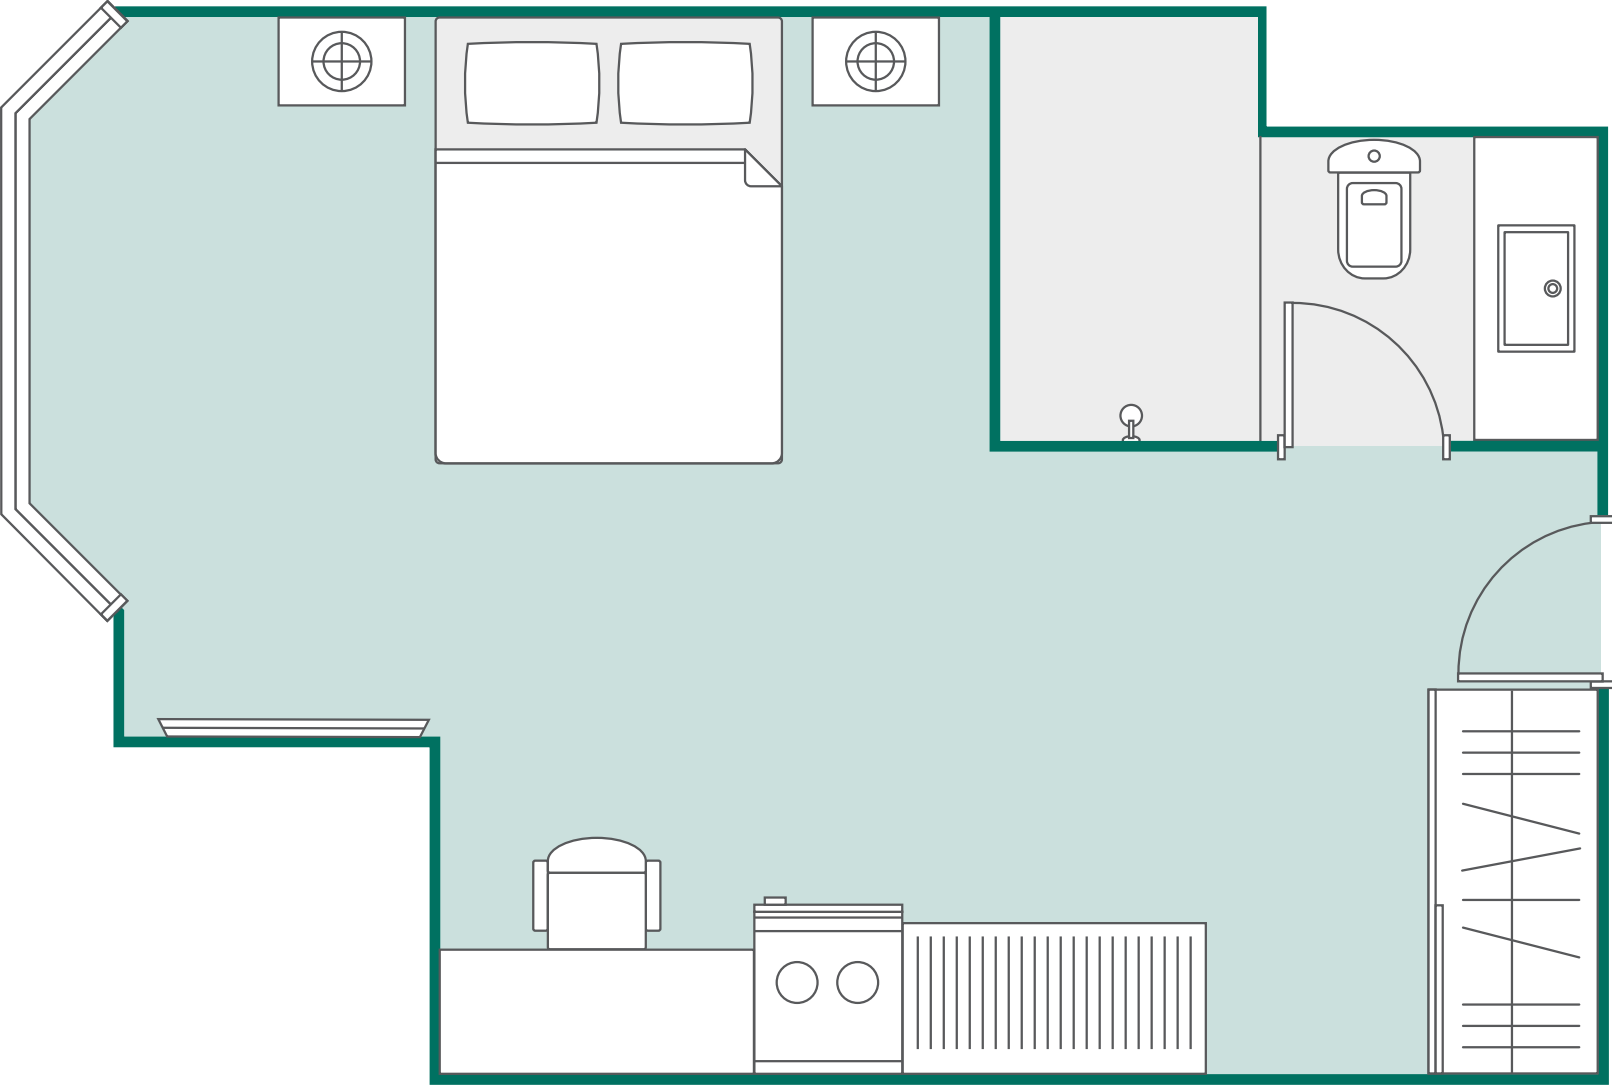

SUNWAY HOTEL HANOI - PREMIER KING HOLLYWOOD ROOM

Room Size: 34 sqm

All room layout plans contained herein are for reference only and shall not constitute any warranty whether expressly or implicitly. The room layout plans used are for illustrative and general indication purpose only and are not intended to express the specific layouts and dimensions of the hotel's guestrooms. Each room layout serves only as guidance and do not necessarily represent the final and/or the assigned guestroom.